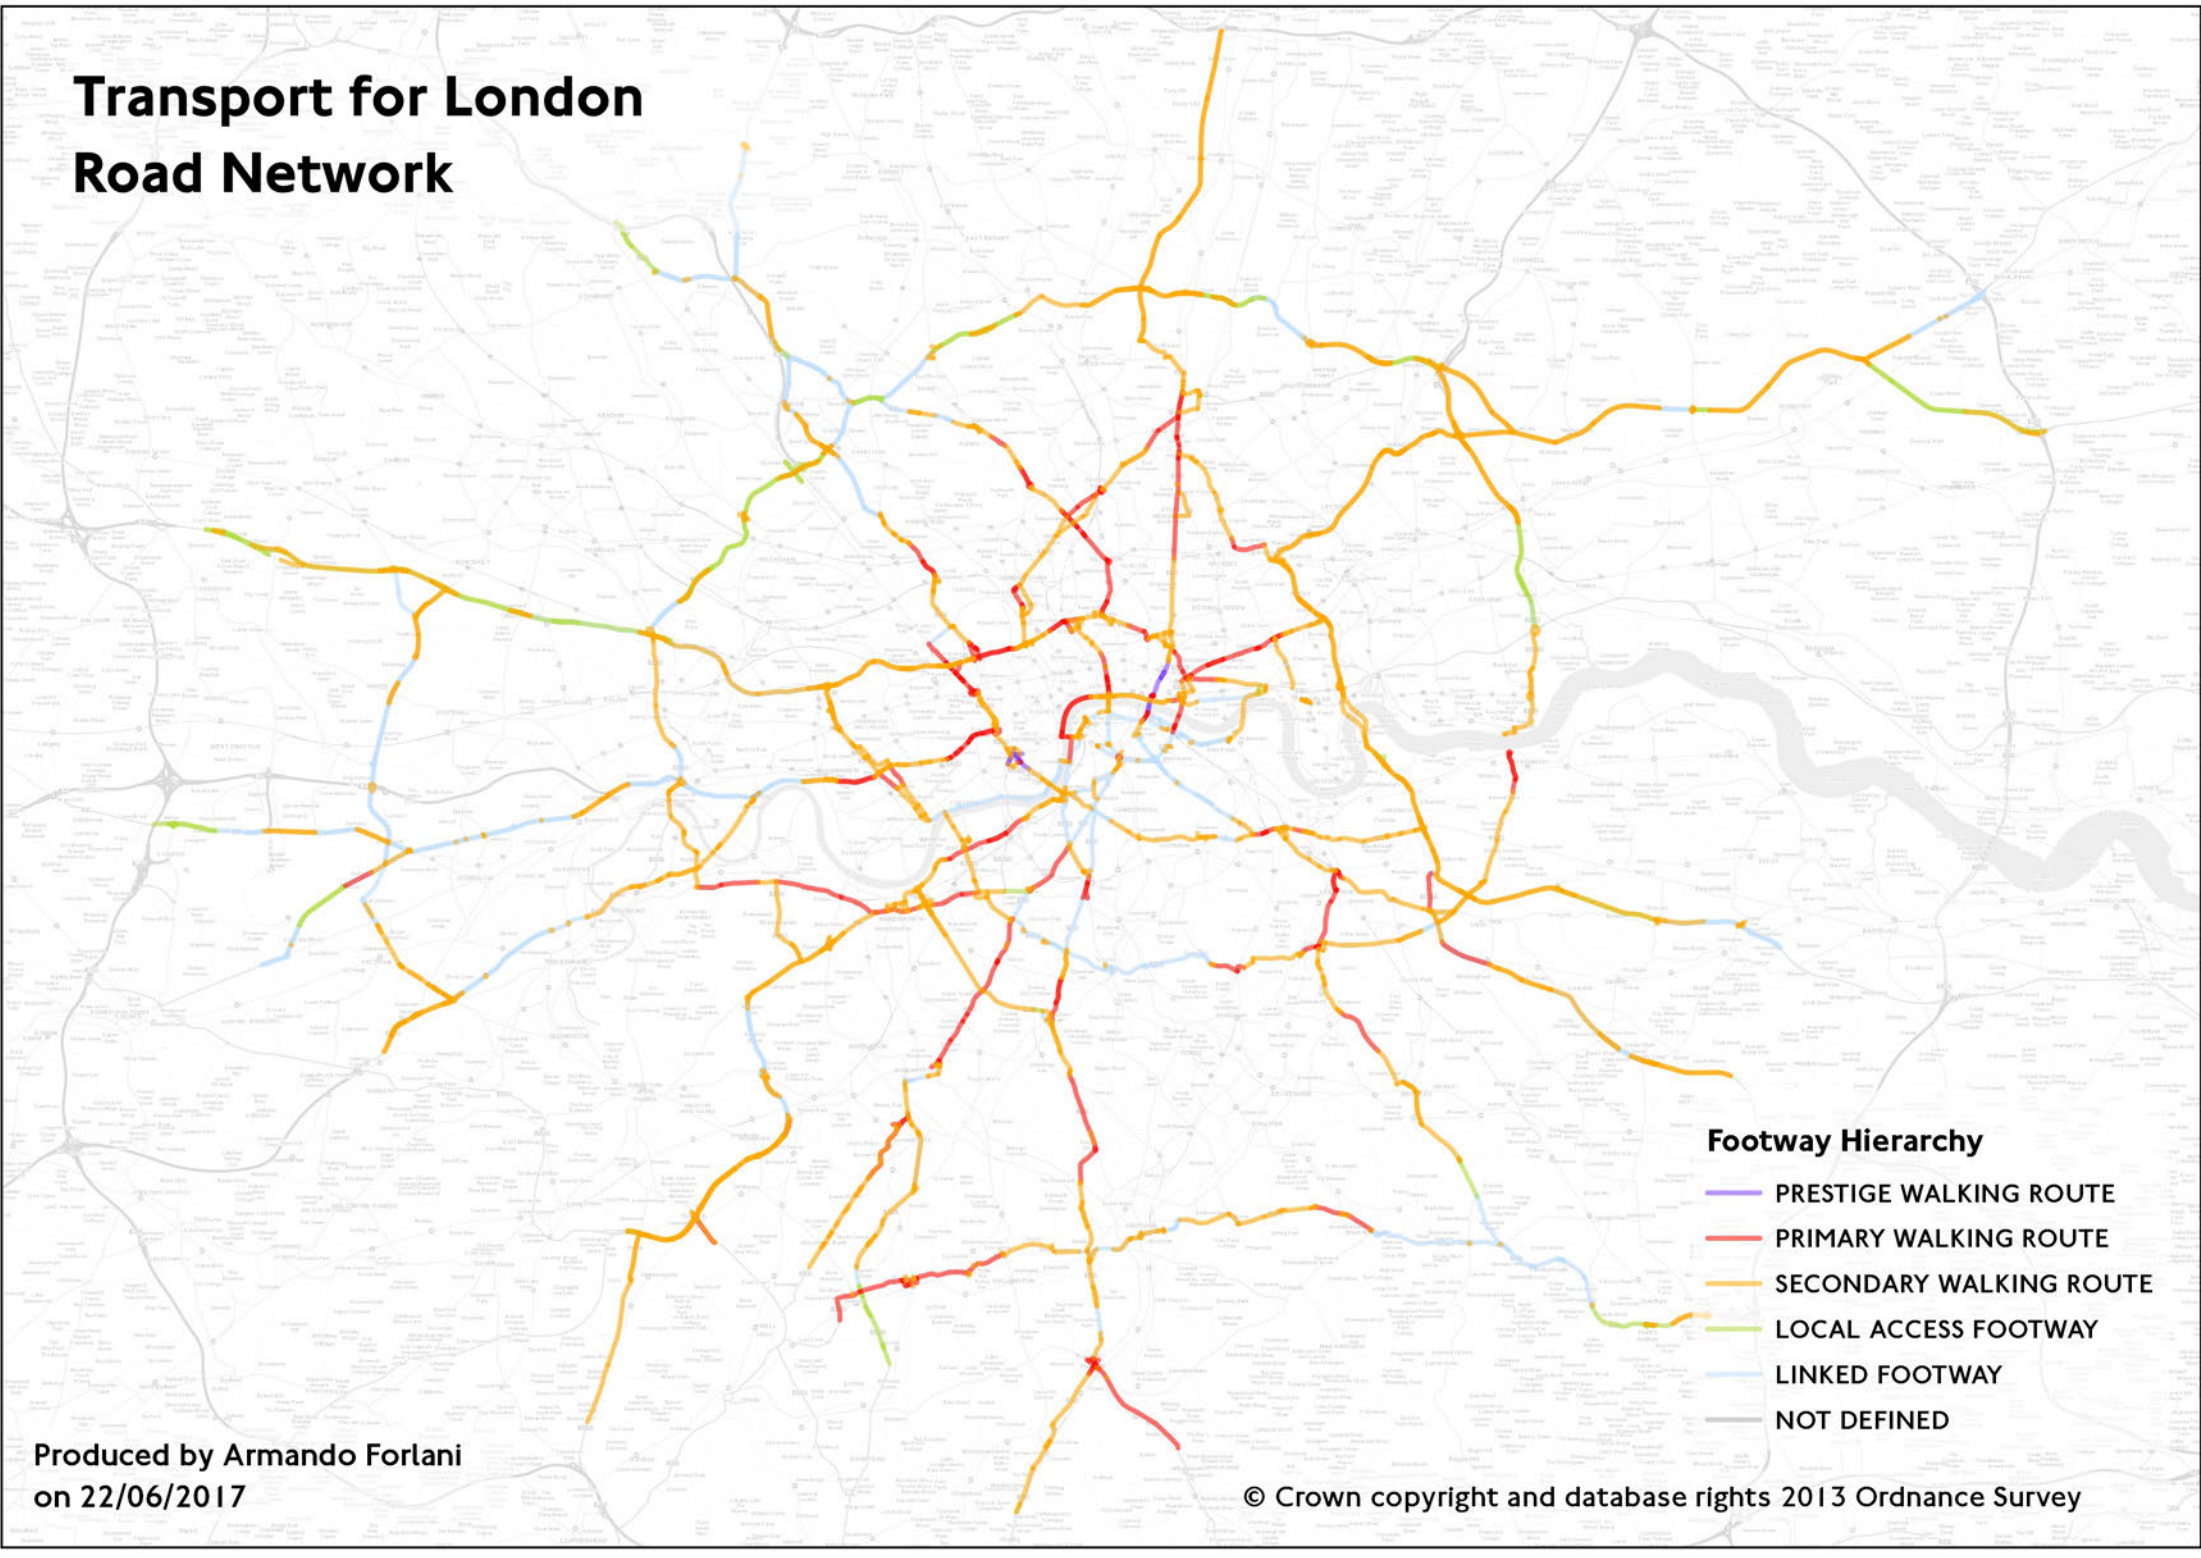

Transport for London Road Network

Footway Hierarchy

- PRESTIGE WALKING ROUTE
- PRIMARY WALKING ROUTE
- SECONDARY WALKING ROUTE
- LOCAL ACCESS FOOTWAY
- LINKED FOOTWAY
- NOT DEFINED

Produced by Armando Forlani
on 22/06/2017