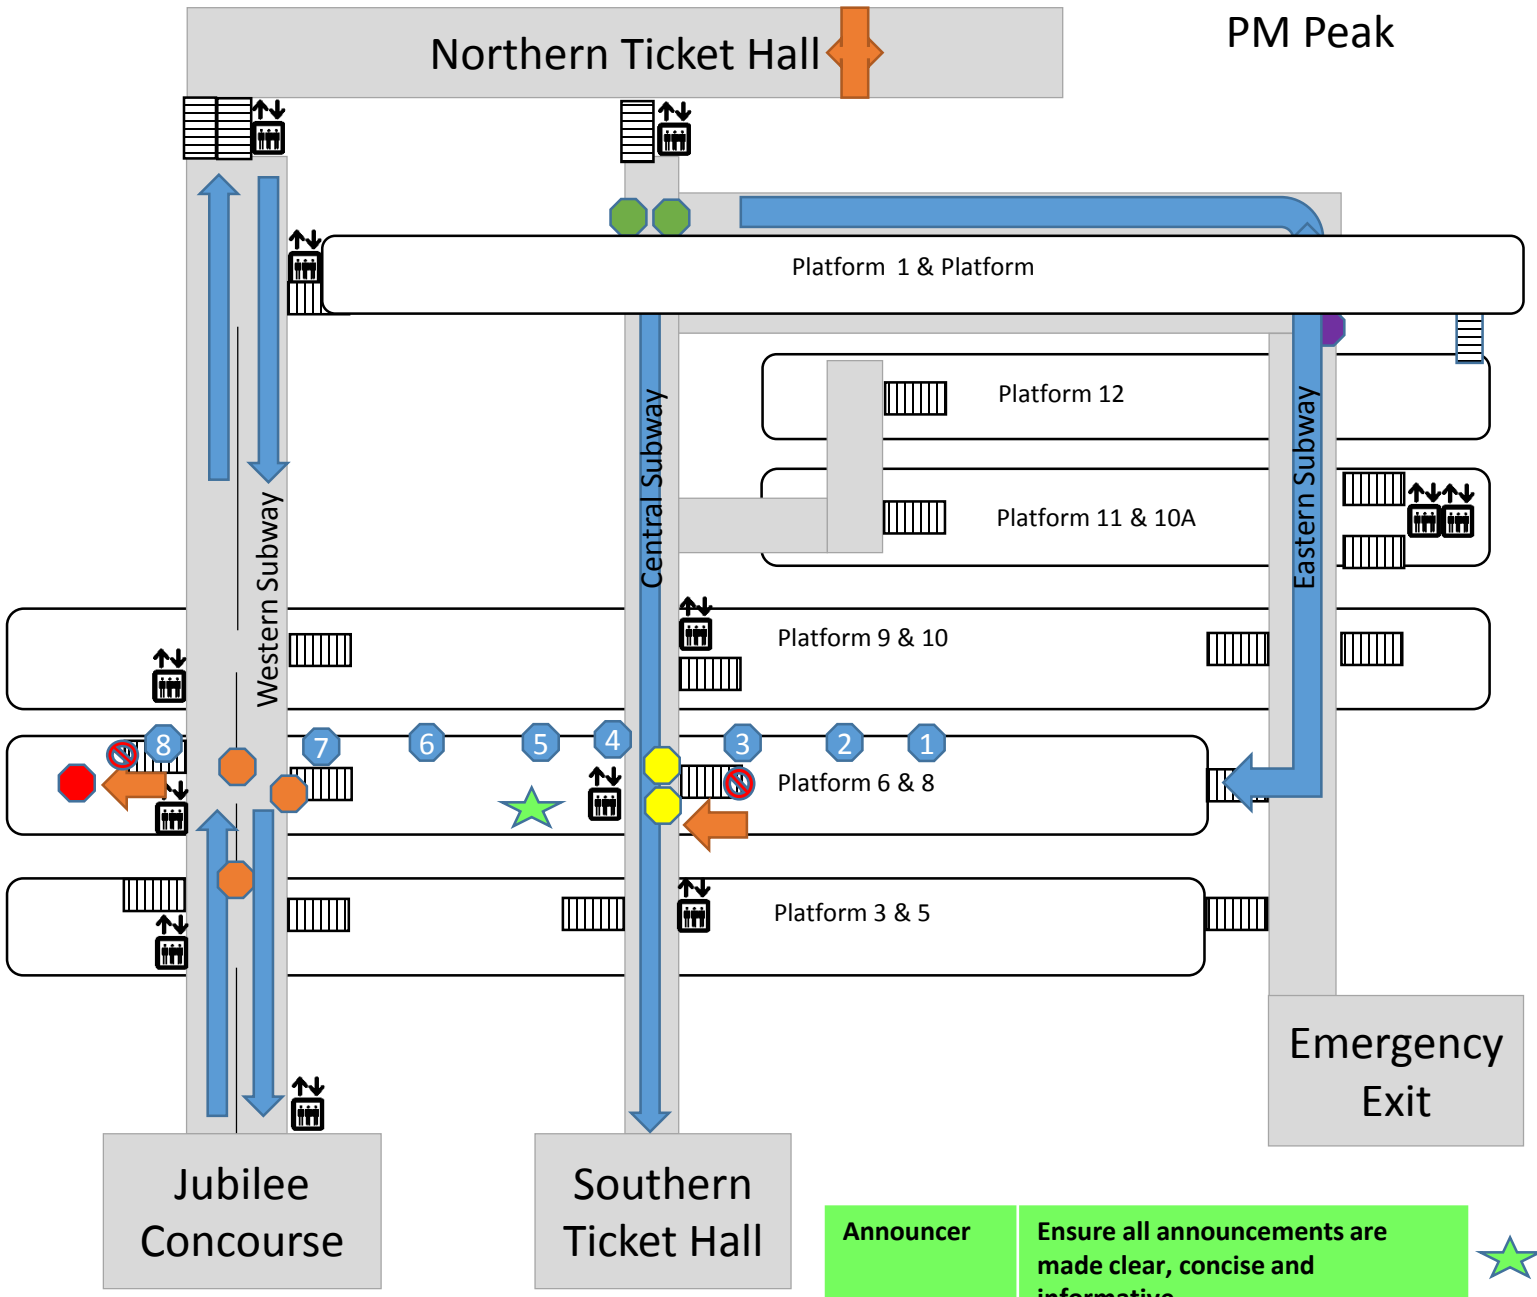

Stratford One Way System PM Peak

Platform staff	Control front carriage and maintain doors.	1
Platform staff	Control 2nd carriage and maintain doors.	2
Platform staff	Control 3rd carriage and maintain doors.	3
Platform staff	Control 4th carriage and maintain doors.	4
Platform staff	Control 5th carriage and maintain doors.	5
Platform staff	Control 6th carriage and maintain doors.	6
Platform staff	Control 7th carriage and maintain doors.	7
Platform staff	Control rear carriage and maintain doors.	8
Western Subway	Keep Customers to the left	Orange Octagon
Western Subway GATE	Keep customers to the left and operate closing the gate	Orange Octagon
Western Subway Stairs	Keep customers left on the stairs	Orange Octagon
Central Subway Stairs	Refuse access to 6 & 8. move customers along the one way system	Yellow Octagon
Central Subway Stairs	Refuse access to 6 & 8. move customers along the one way system	Yellow Octagon
Central Subway Link	Move customers along the one way system	Green Octagon
Central Subway Link	Move customers along the one way system	Green Octagon
Central Subway Link	Move customers along the one way system	Purple Octagon
Stop access to L/E staircase	Move customers along the platform and restrict access to staircase	Red Octagon