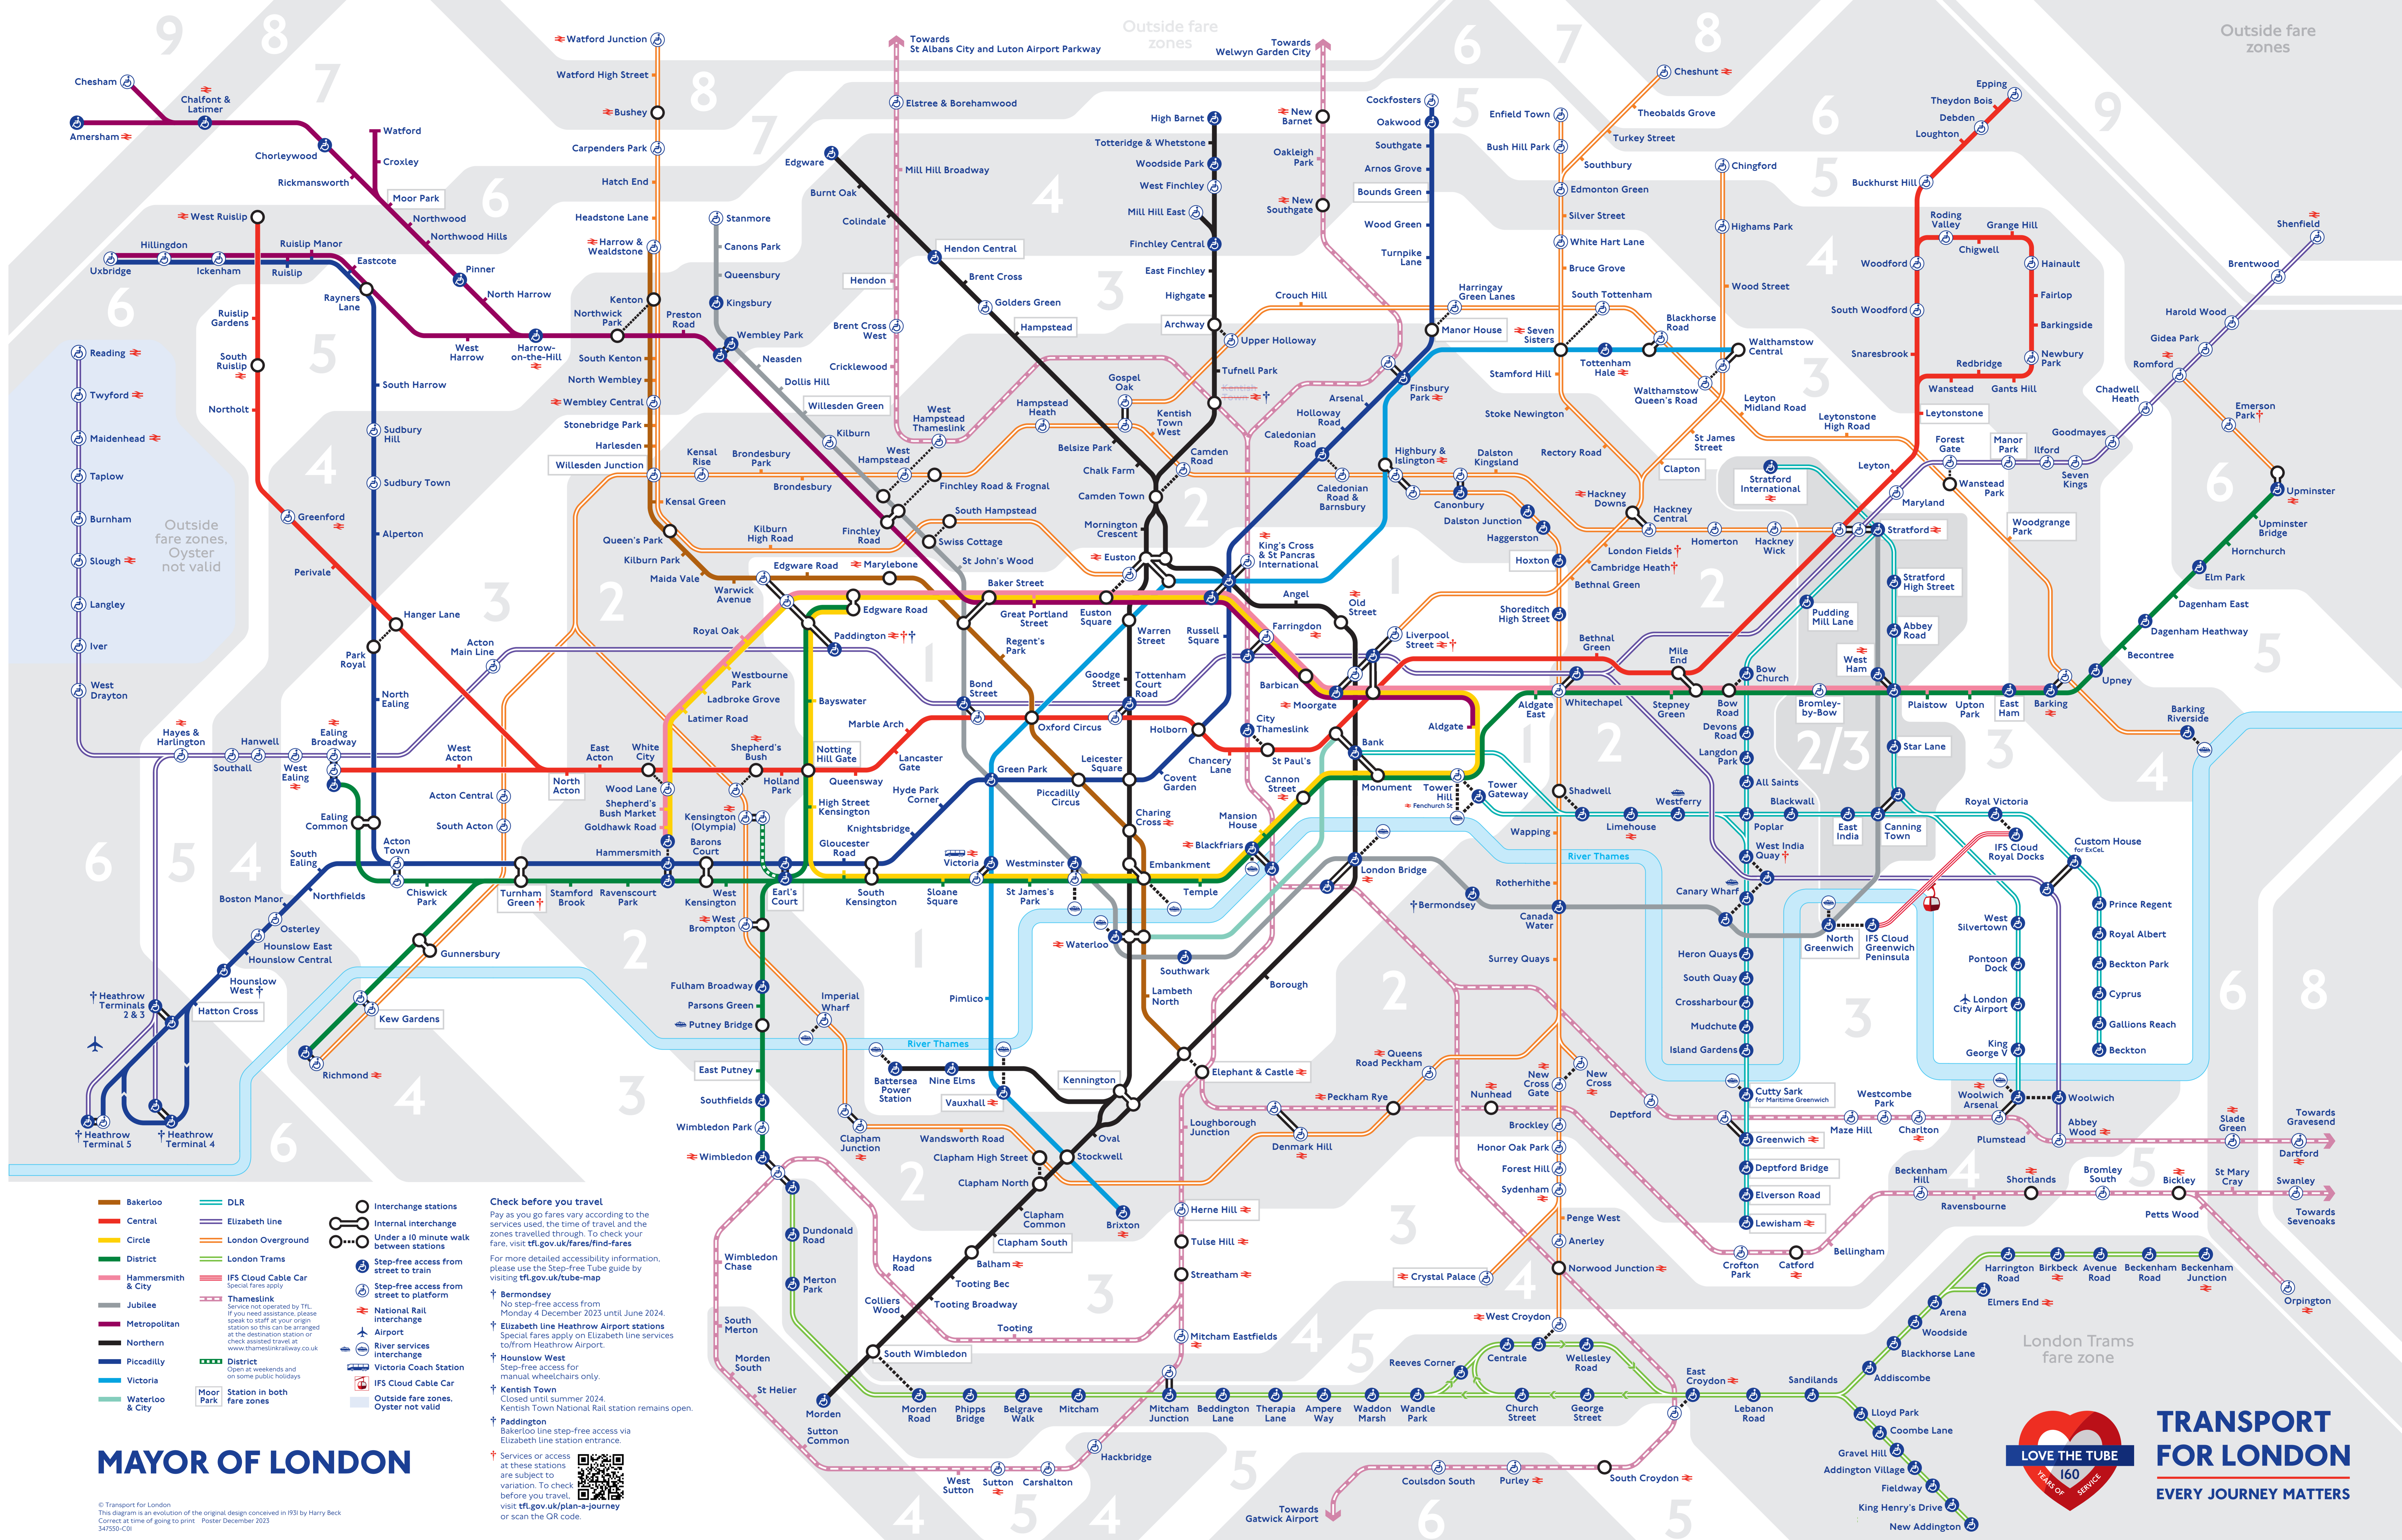

Tube map

Check your travel tfl.gov.uk/travel-tools

24 hour travel information **0343 222 1234***

Plan your journey **Download the TFL Go app**

MAYOR OF LONDON

TRANSPORT FOR LONDON
EVERY JOURNEY MATTERS

TfL Go, your real-time travel app

Download TfL Go to plan your journey

Direct
DST 20
Bus only
Direct