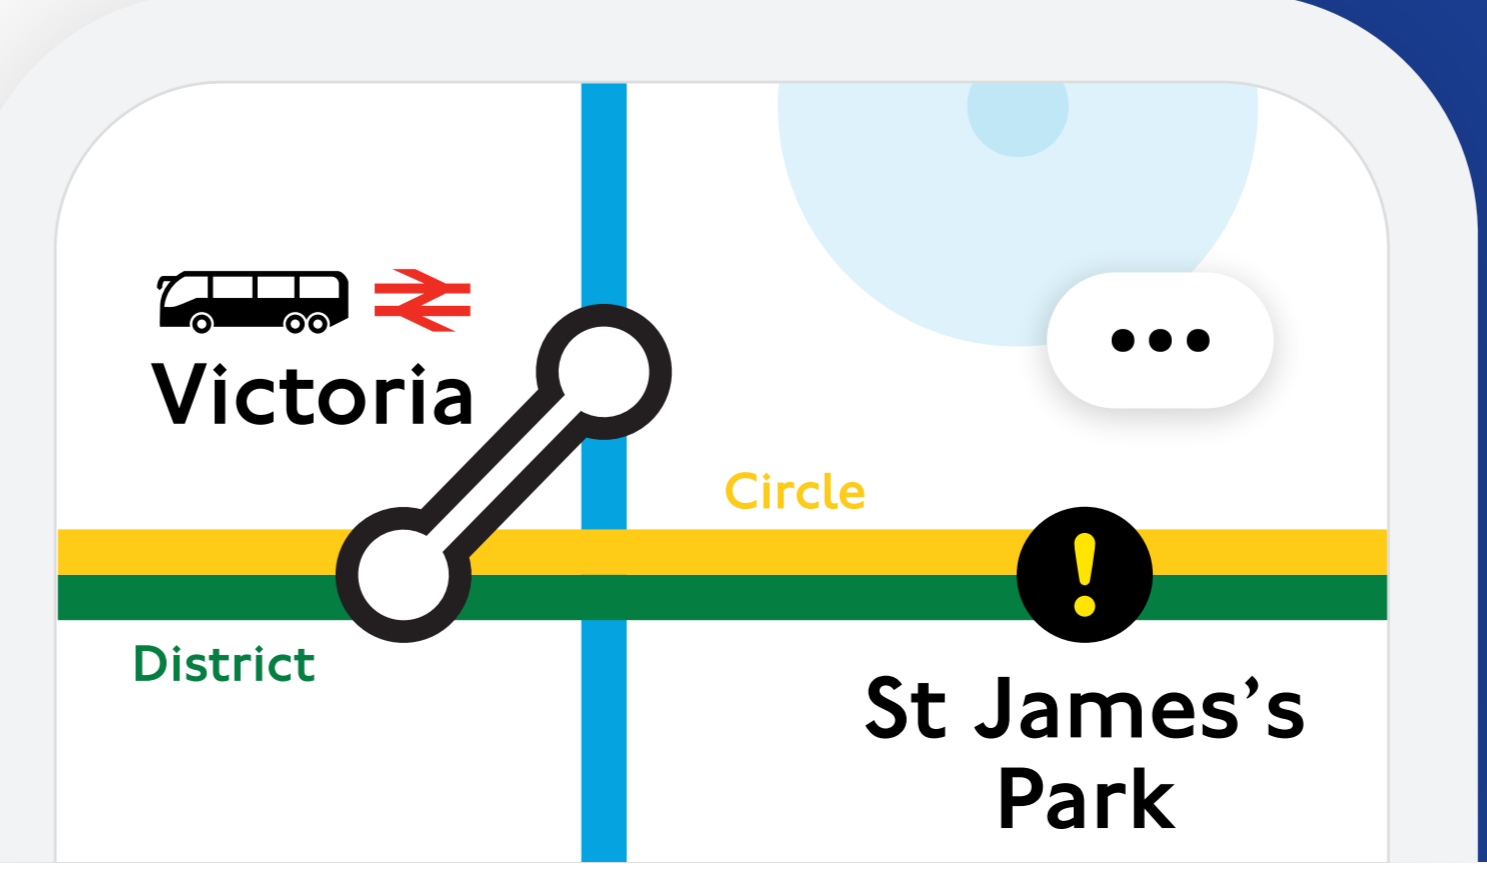

Download on the **App Store**

GET IT ON **Google Play**