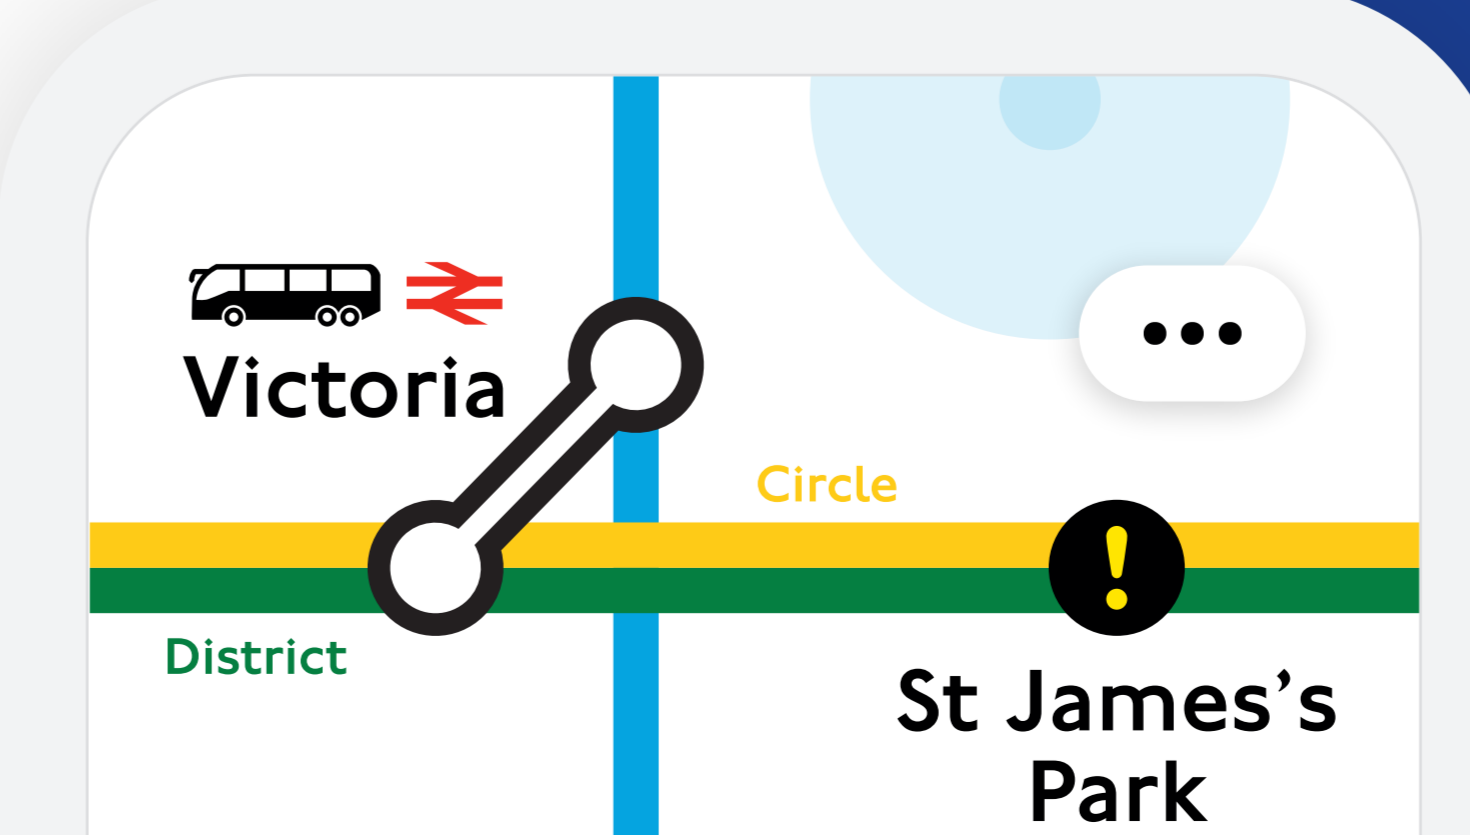

Download on the **App Store**

GET IT ON **Google Play**

TRANSPORT FOR LONDON
EVERY JOURNEY MATTERS