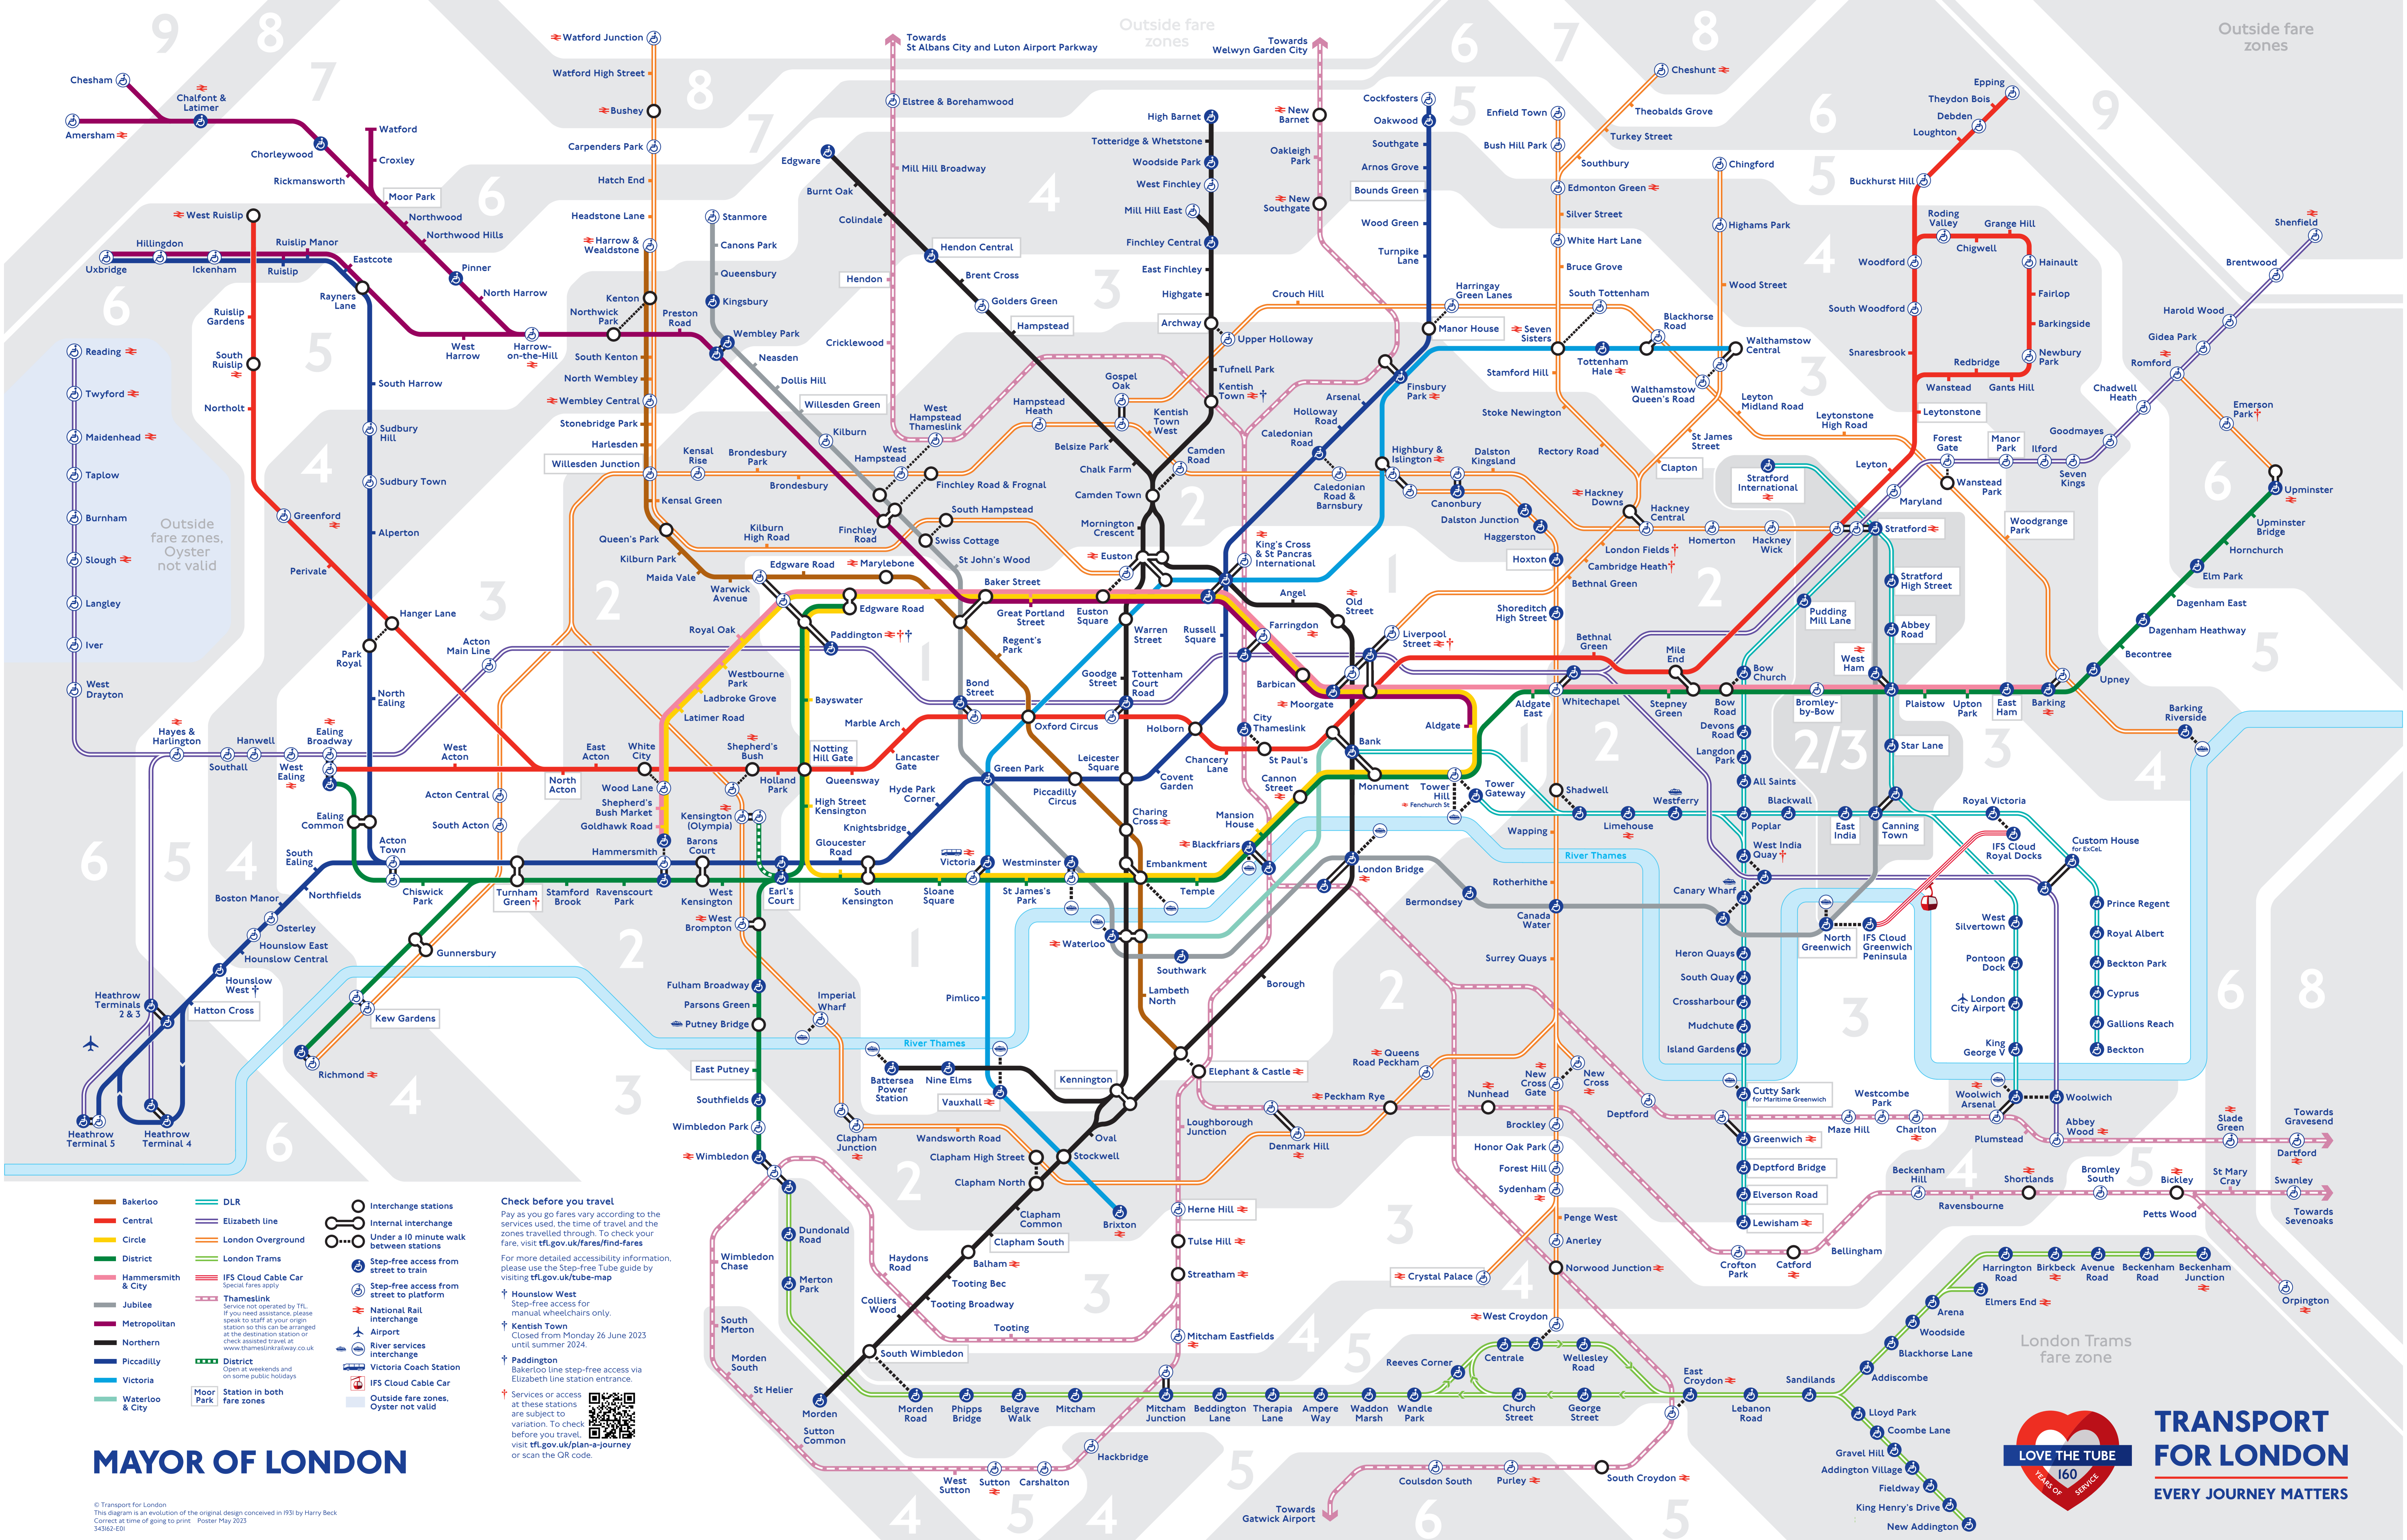

Tube map

Check your travel tfl.gov.uk/travel-tools

24 hour travel information **0343 222 1234***

Plan your journey **Download the TFL Go app**

MAYOR OF LONDON

TfL Go, your real-time travel app

Download TfL Go to plan your journey

Direct

DST 20

Bus only
Direct