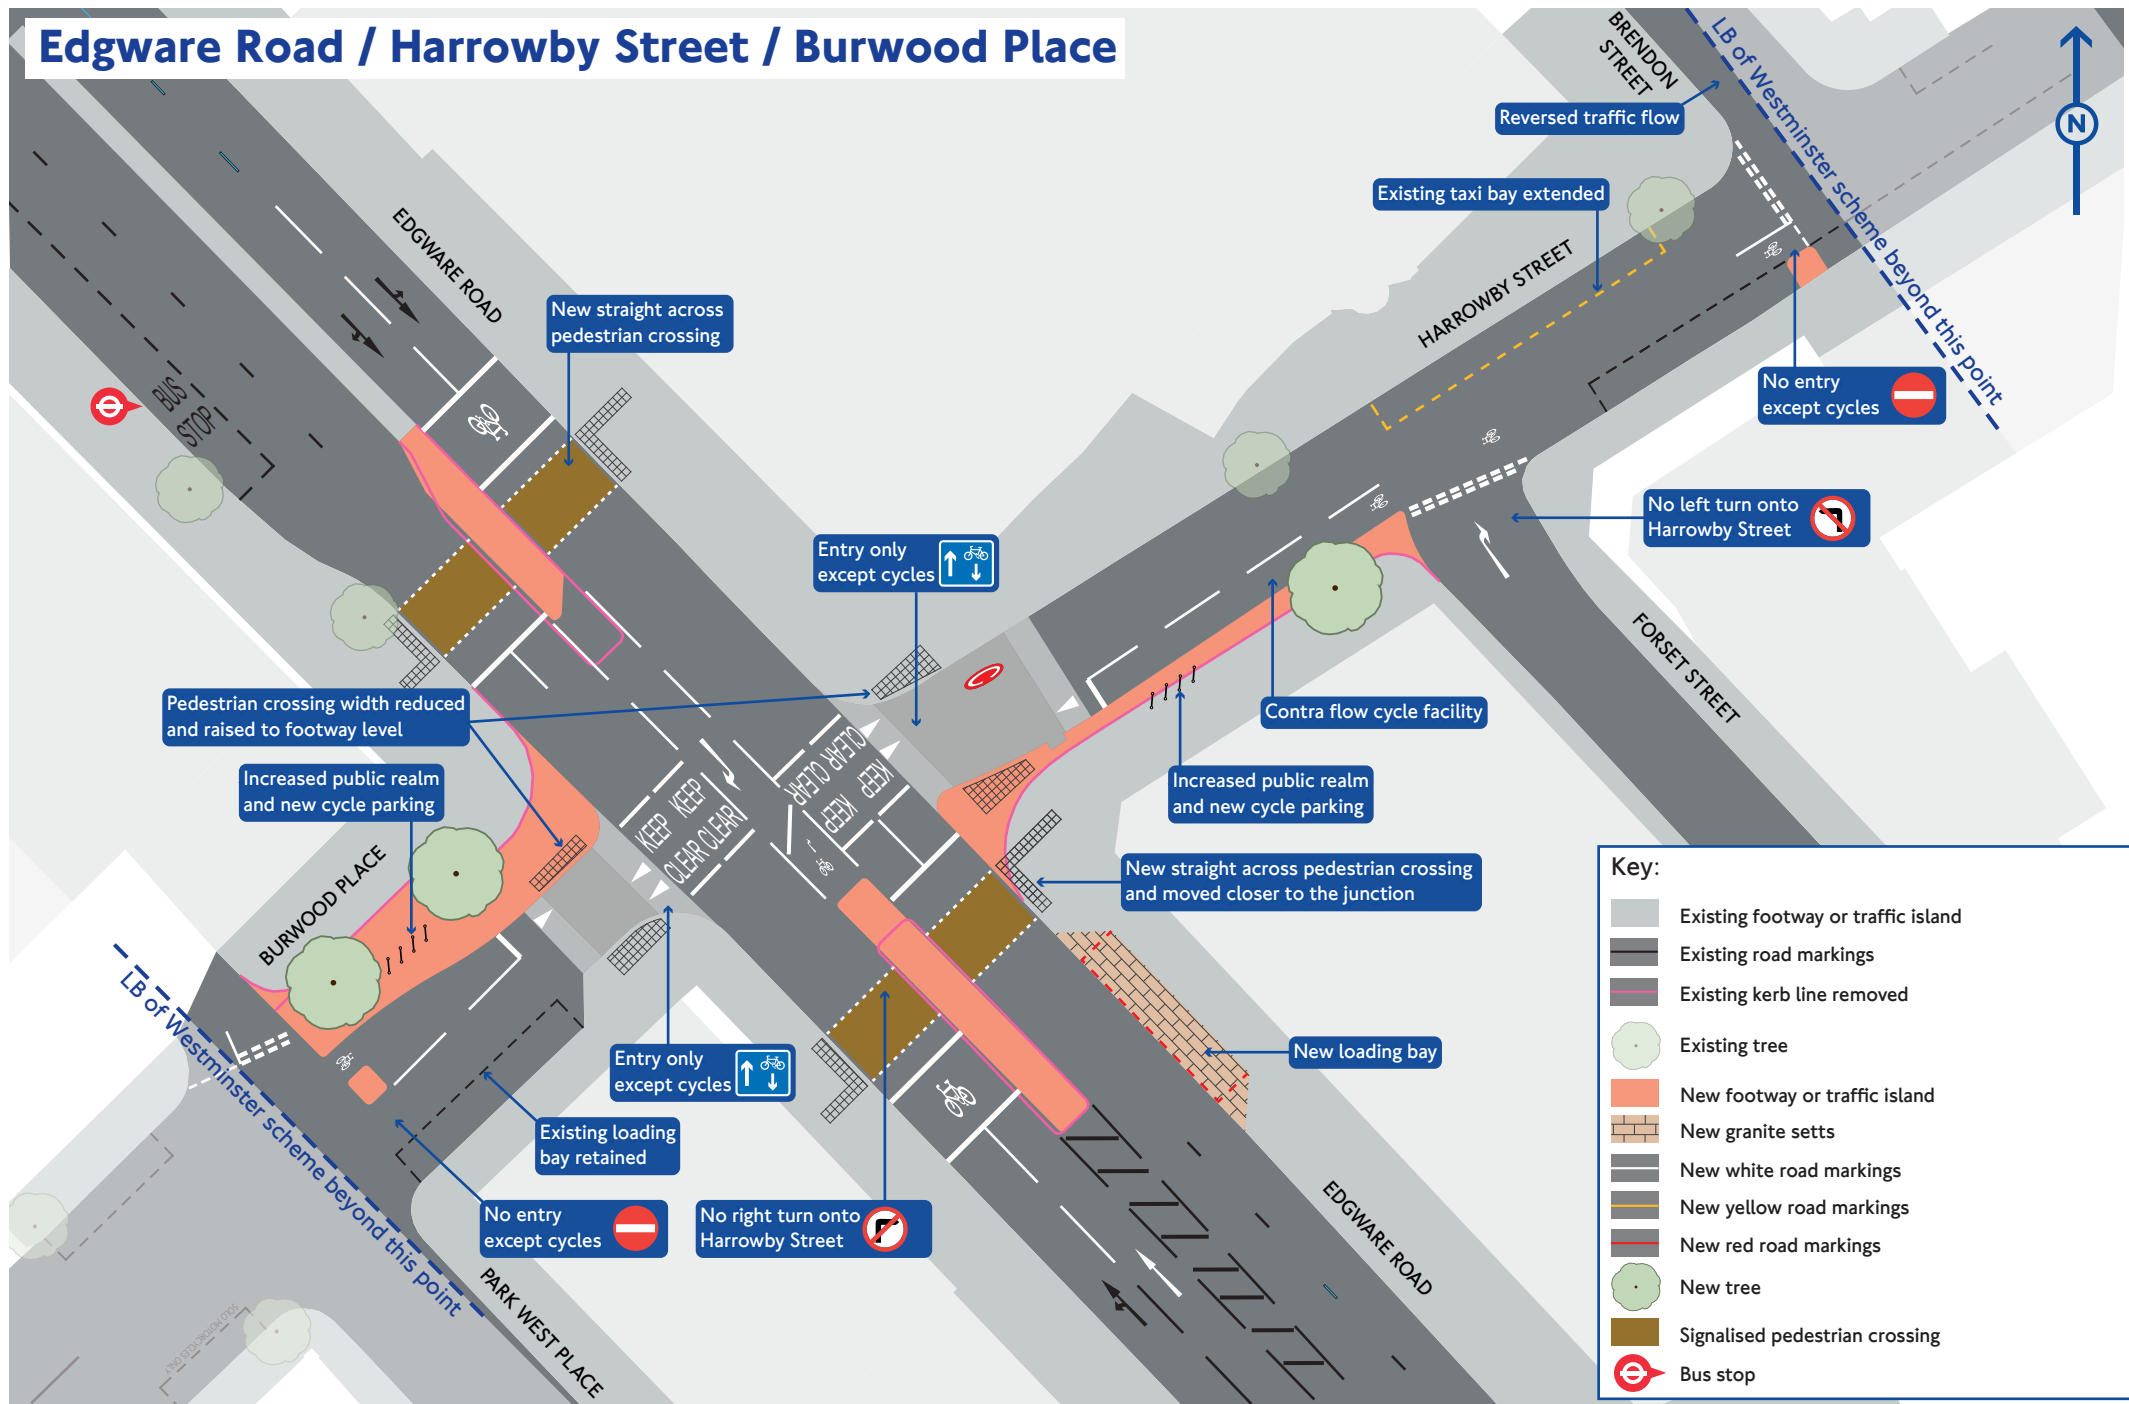

Edgware Road / Harrowby Street / Burwood Place

Key:

- Existing footway or traffic island
- Existing road markings
- Existing kerb line removed
- Existing tree
- New footway or traffic island
- New granite setts
- New white road markings
- New yellow road markings
- New red road markings
- New tree
- Signalised pedestrian crossing
- Bus stop