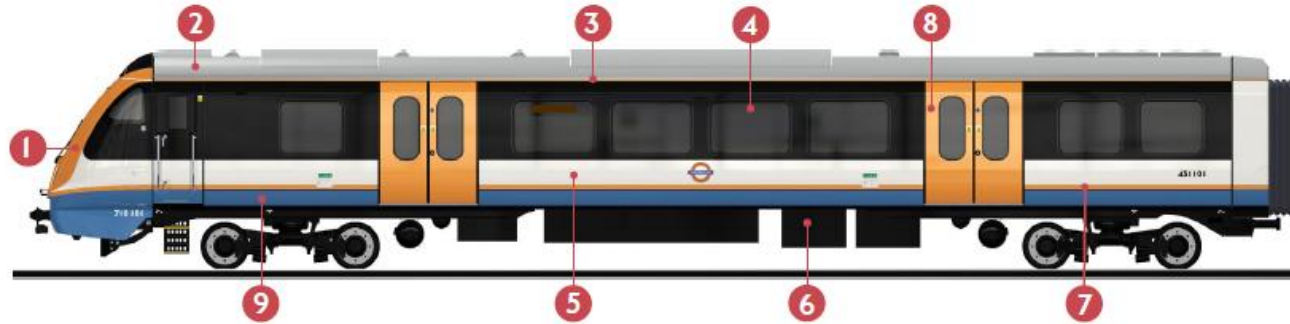

5 Saloon exterior livery colours

Contents

1 Drivers cab front

Colour: Overground Orange
(NCS S 0585-Y50R)

2 Roof and ends

Colour: Livery Mid Grey
(NCS S 4502-G)

3 Warning stripe

Colour: Cant Rail Orange
(BS381C Ref 557)
50mm roll length

4 Window glazing

Colour: Livery Black
(NCS S 0585-Y50R)

5 Body

Colour: Livery Light Grey
(NCS S 1502-Y)

6 Train underside

Colour: Livery Dark Grey
(NCS S 7010-R90B)

7 Overground Orange stripe

Colour: Overground Orange
(NCS S 0585-Y50R)
Depth: 80mm

8 Doors

Colour: Overground Orange
(NCS S 0585-Y50R)

9 Lower body

Colour: Corporate Blue
(NCS S 3560-R80B)
Depth: 335mm