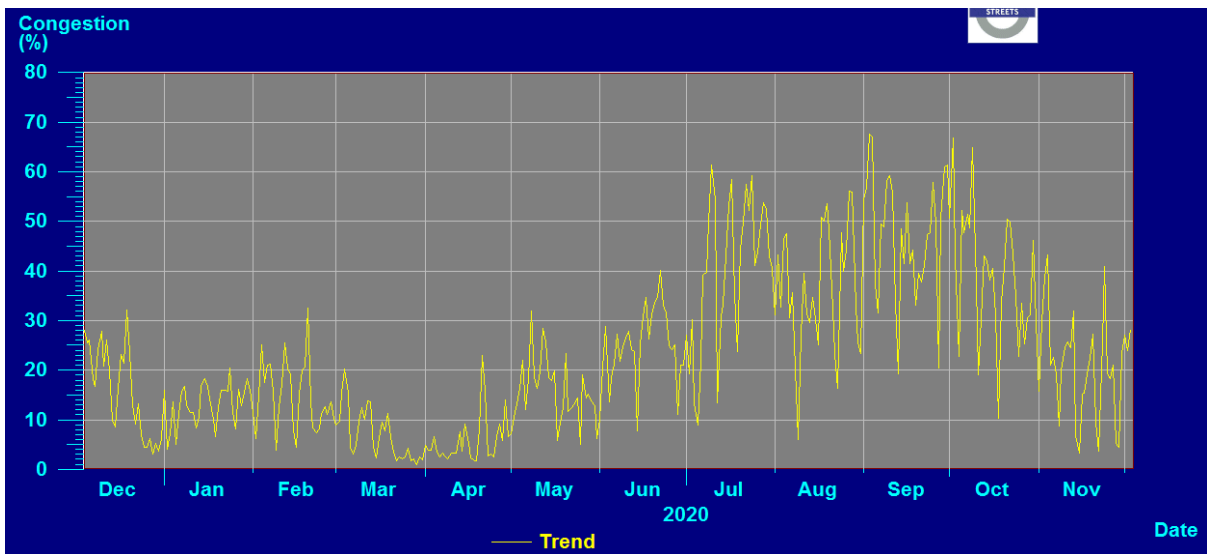

Burnt Ash Road / St Mildred's Road and Baring Road / St Mildred's Road- 7/7, both junctions feature within the same data set below:

Flow:

Congestion:

Verdant Lane / Brownhill Road and Hither Green Lane / Brownhill Road- 7/6- both junctions feature within the same data set below:

Flow:

Congestion:

Lee High Road / Burnt Ash Road- 7/16

Flow:

Congestion:

Molesworth St/Rennel St- 7/256

Flow:

Congestion: