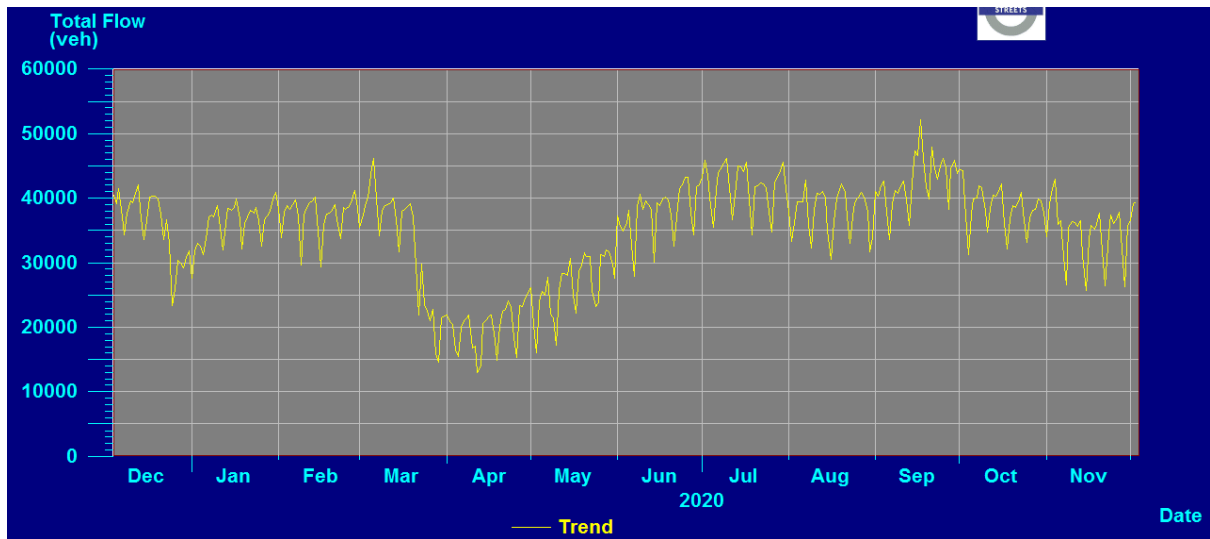

Burnt Ash Road / St Mildred's Road and Baring Road / St Mildred's Road- 7/7, both junctions feature within the same data set below:

Flow:

Congestion:

Verdant Lane / Brownhill Road and Hither Green Lane / Brownhill Road- 7/6- both junctions feature within the same data set below:

Flow:

Congestion:

Lee High Road / Burnt Ash Road- 7/16

Flow:

Congestion:

Molesworth St/Rennel St- 7/256

Flow:

Congestion: