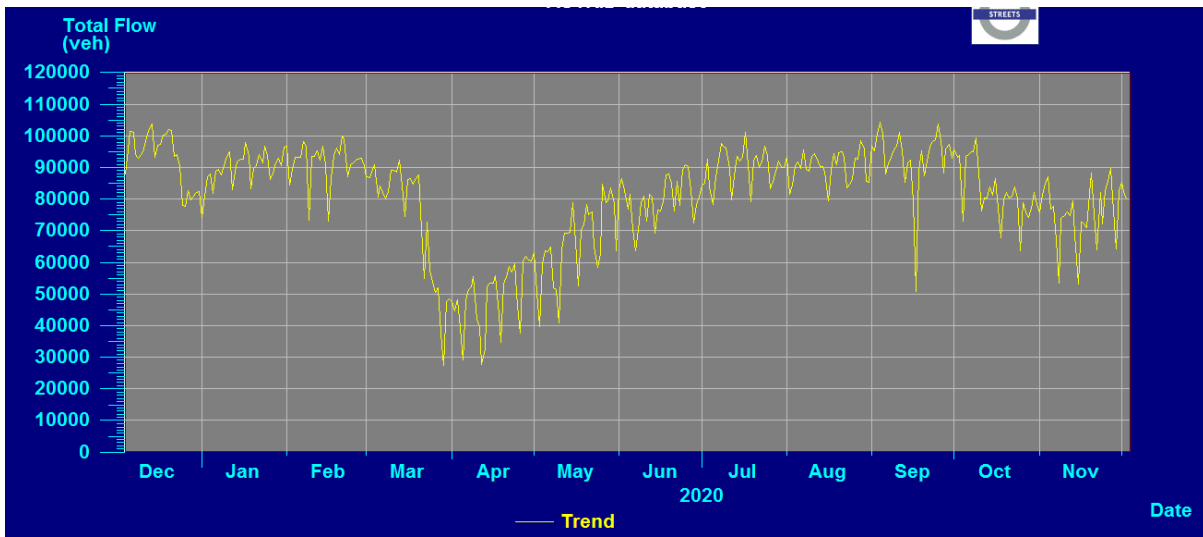

Burnt Ash Road / St Mildred's Road and Baring Road / St Mildred's Road- 7/7, both junctions feature within the same data set below:

Flow:

Congestion:

Verdant Lane / Brownhill Road and Hither Green Lane / Brownhill Road- 7/6- both junctions feature within the same data set below:

Flow:

Congestion:

Lee High Road / Burnt Ash Road- 7/16

Flow:

Congestion:

Molesworth St/Rennel St- 7/256

Flow:

Congestion: