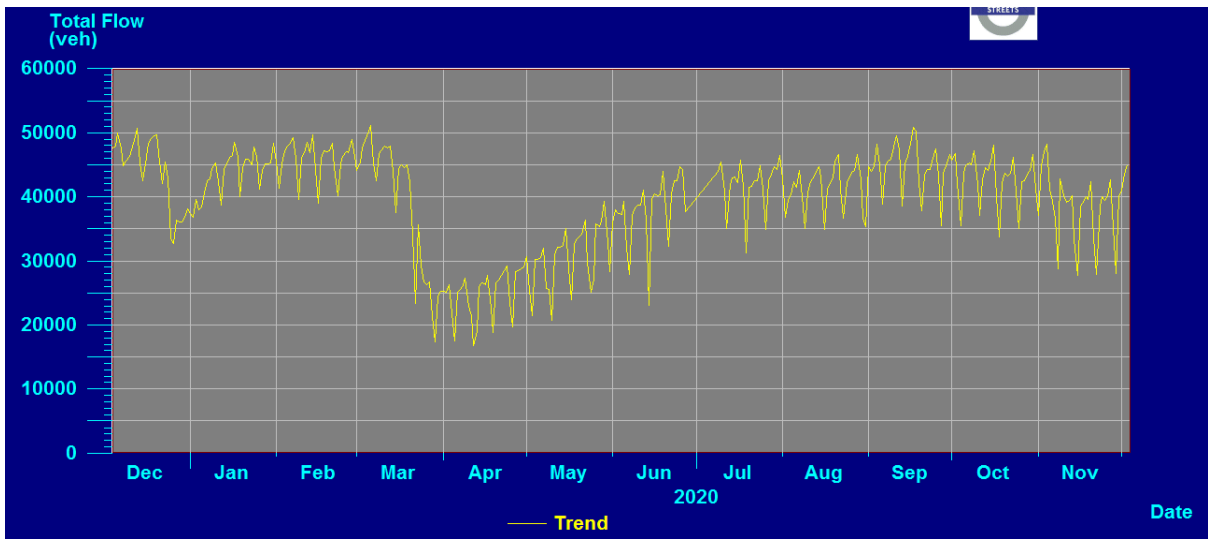

Burnt Ash Road / St Mildred's Road and Baring Road / St Mildred's Road- 7/7, both junctions feature within the same data set below:

Flow:

Congestion:

Verdant Lane / Brownhill Road and Hither Green Lane / Brownhill Road- 7/6- both junctions feature within the same data set below:

Flow:

Congestion:

Lee High Road / Burnt Ash Road- 7/16

Flow:

Congestion:

Molesworth St/Rennel St- 7/256

Flow:

Congestion: