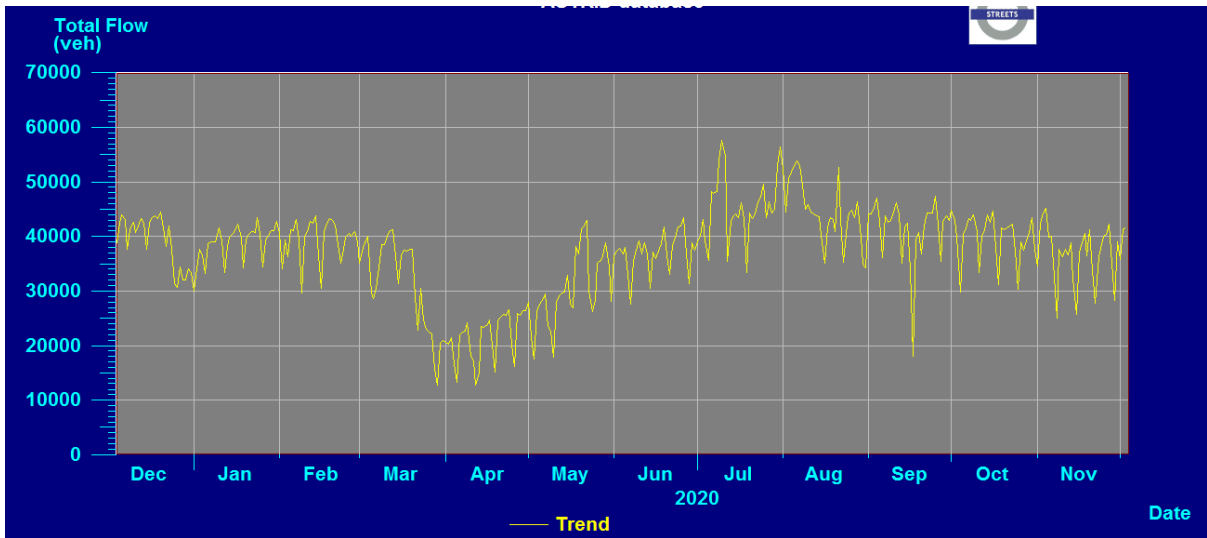

Burnt Ash Road / St Mildred's Road and Baring Road / St Mildred's Road- 7/7, both junctions feature within the same data set below:

Flow:

Congestion:

Verdant Lane / Brownhill Road and Hither Green Lane / Brownhill Road- 7/6- both junctions feature within the same data set below:

Flow:

Congestion:

Lee High Road / Burnt Ash Road- 7/16

Flow:

Congestion:

Molesworth St/Rennel St- 7/256

Flow:

Congestion: