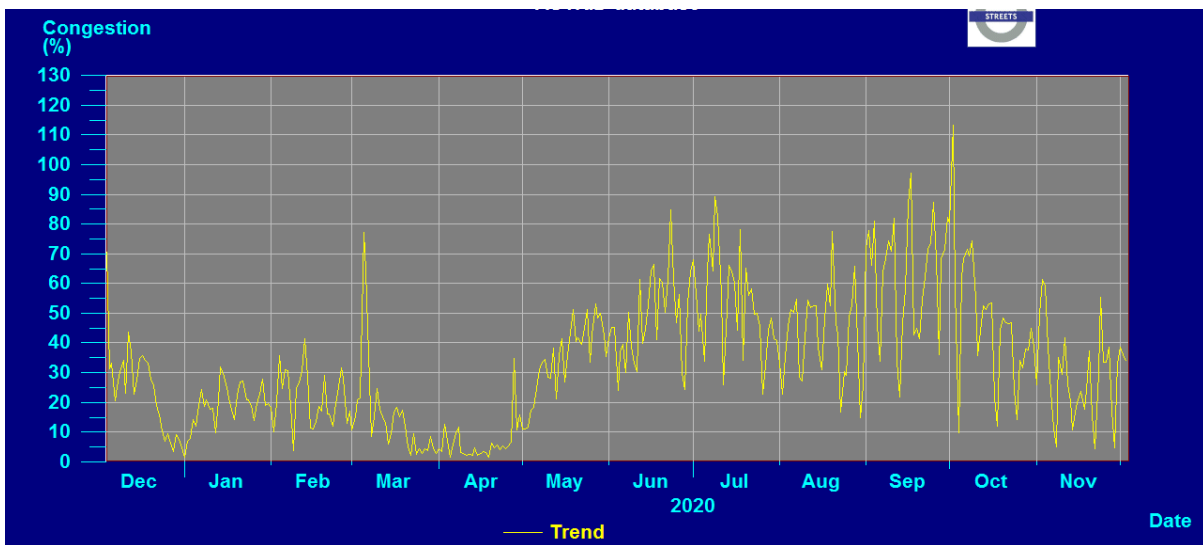

Burnt Ash Road / St Mildred's Road and Baring Road / St Mildred's Road- 7/7, both junctions feature within the same data set below:

Flow:

Congestion:

Verdant Lane / Brownhill Road and Hither Green Lane / Brownhill Road- 7/6- both junctions feature within the same data set below:

Flow:

Congestion:

Lee High Road / Burnt Ash Road- 7/16

Flow:

Congestion:

Molesworth St/Rennel St- 7/256

Flow:

Congestion: