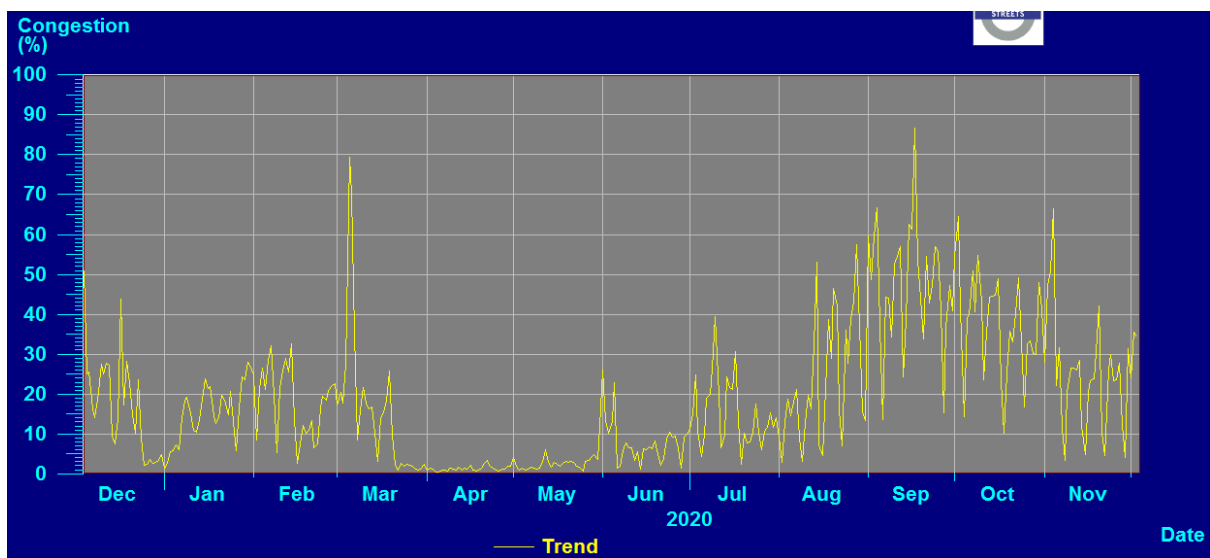

Burnt Ash Road / St Mildred's Road and Baring Road / St Mildred's Road- 7/7, both junctions feature within the same data set below:

Flow:

Congestion:

Verdant Lane / Brownhill Road and Hither Green Lane / Brownhill Road- 7/6- both junctions feature within the same data set below:

Flow:

Congestion:

Lee High Road / Burnt Ash Road- 7/16

Flow:

Congestion:

Molesworth St/Rennel St- 7/256

Flow:

Congestion: