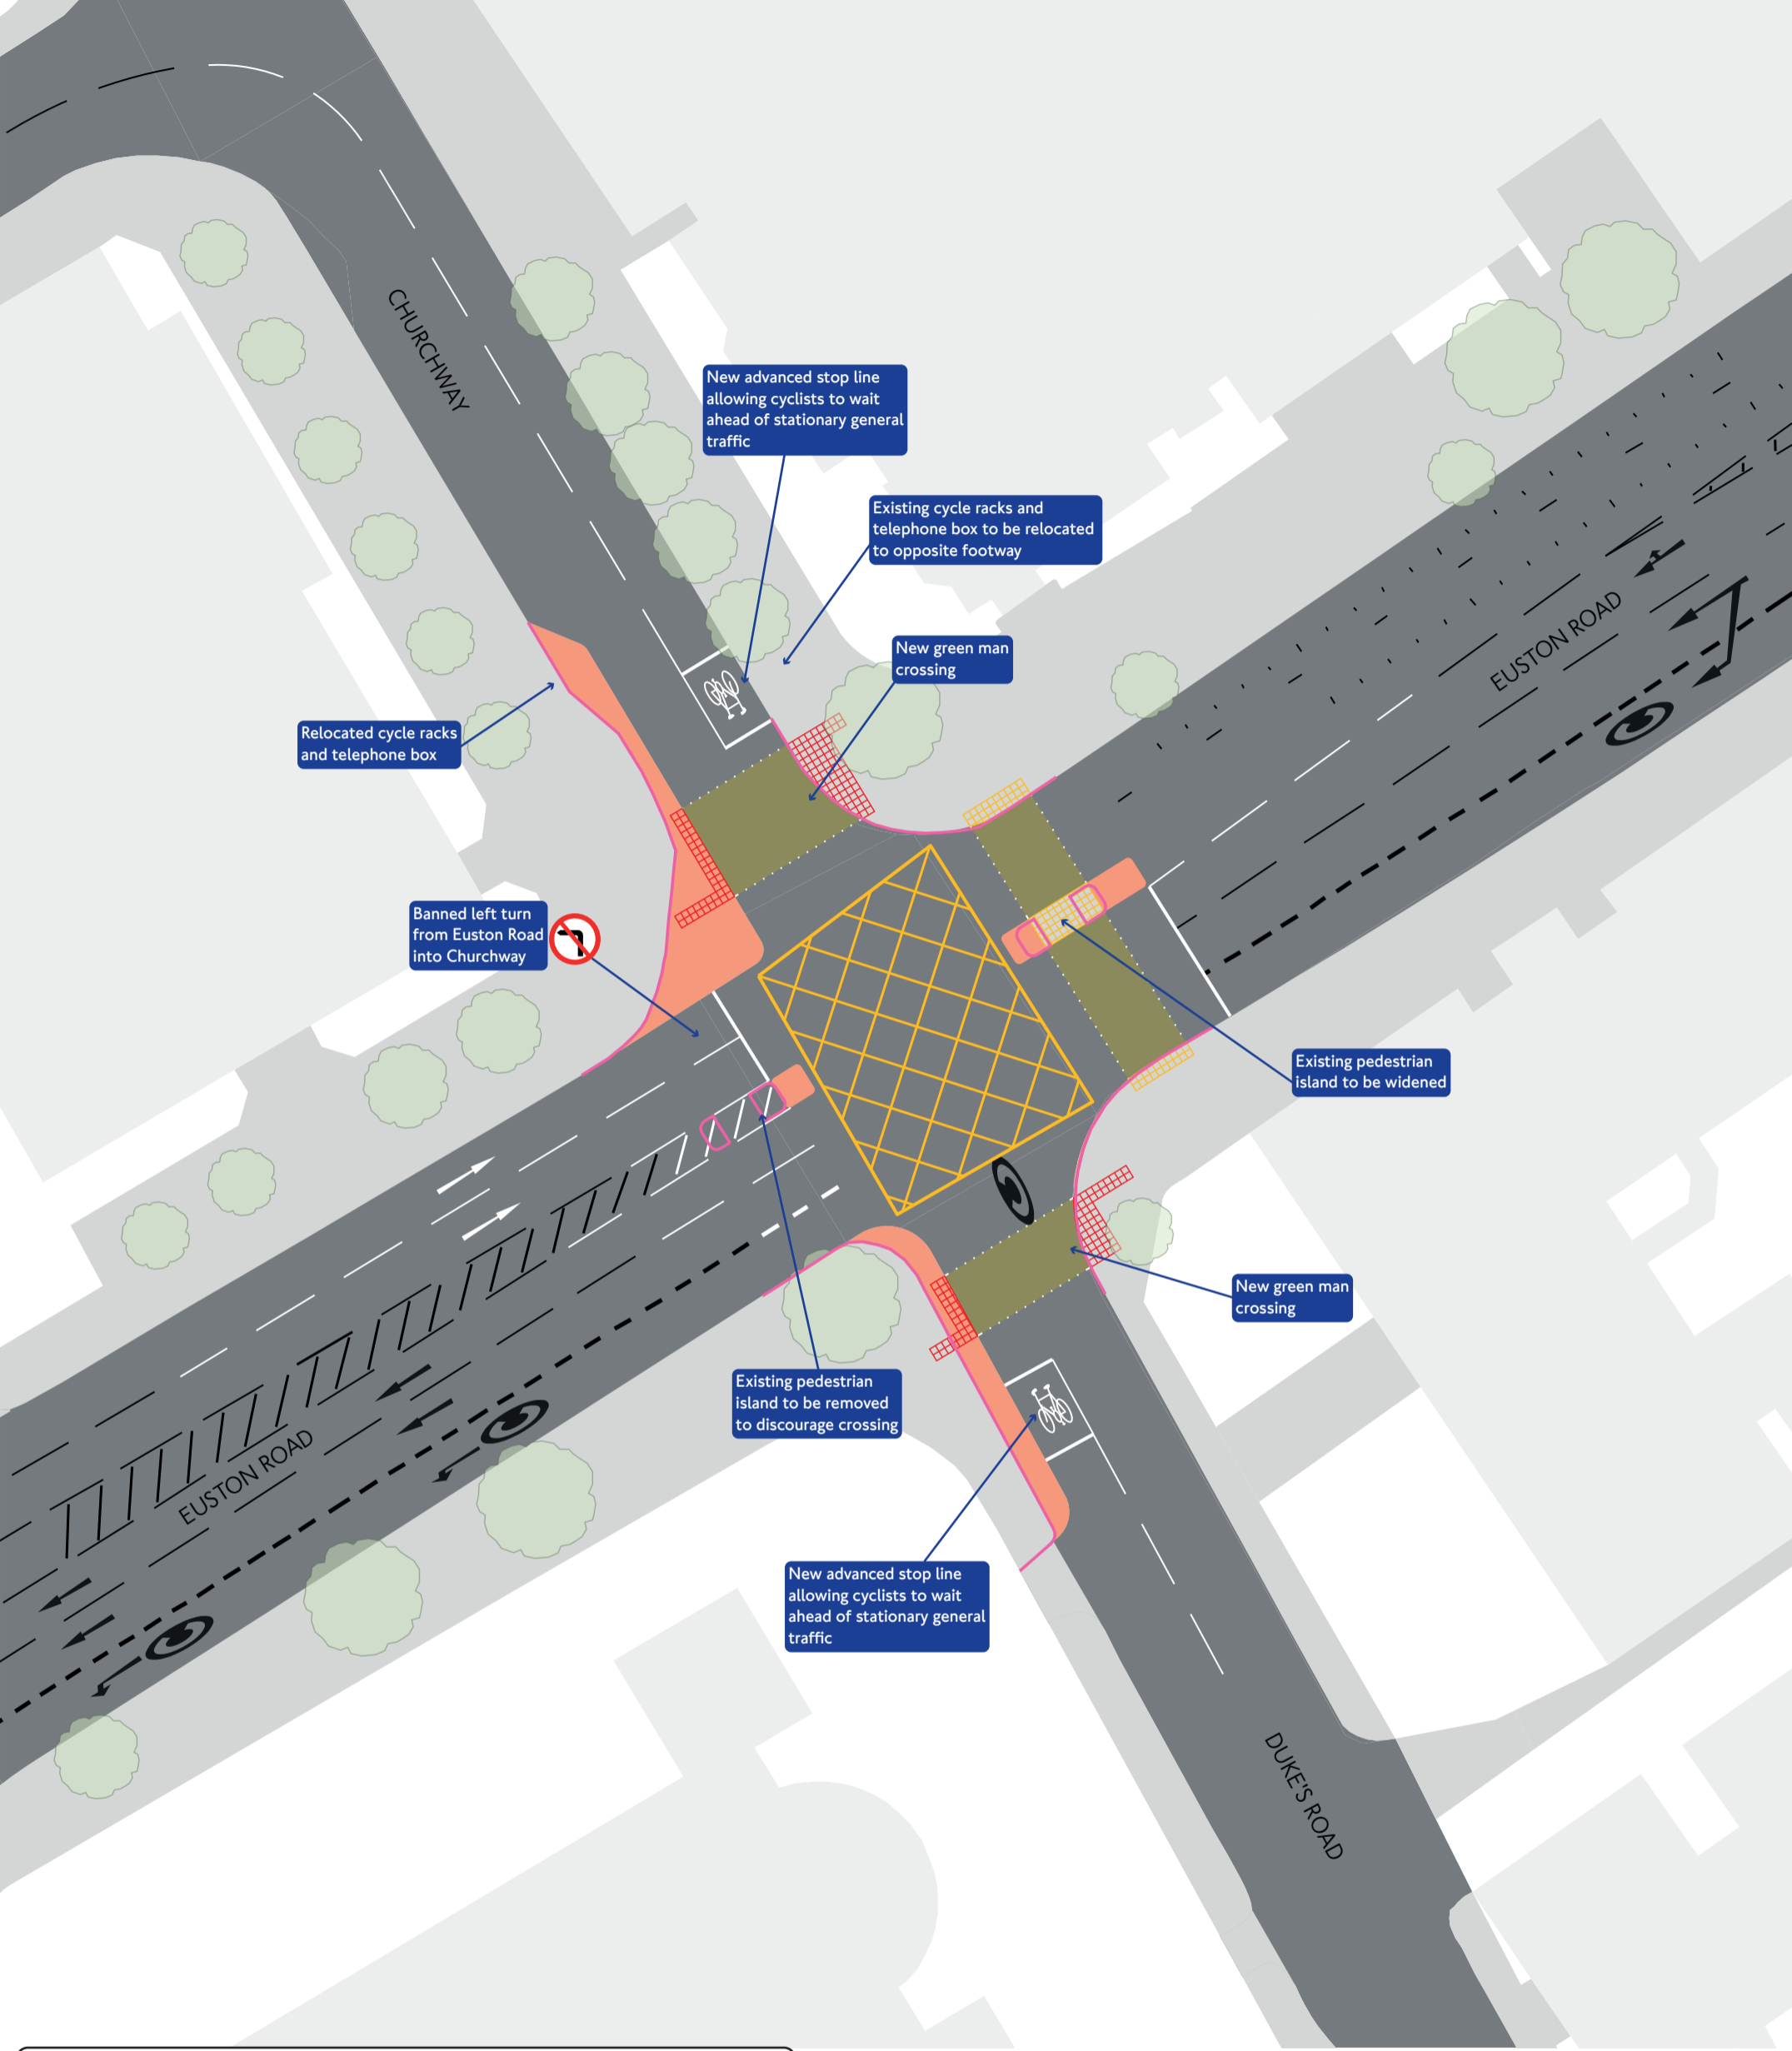

Safety Improvements Euston Road / Duke's Road / Churchway

Key:

	Buildings		Pedestrian Crossing
	Carriageway		Existing tree
	Existing kerbline removed		
	New road markings		
	Existing road markings		
	Footway		
	New Footway / Island		