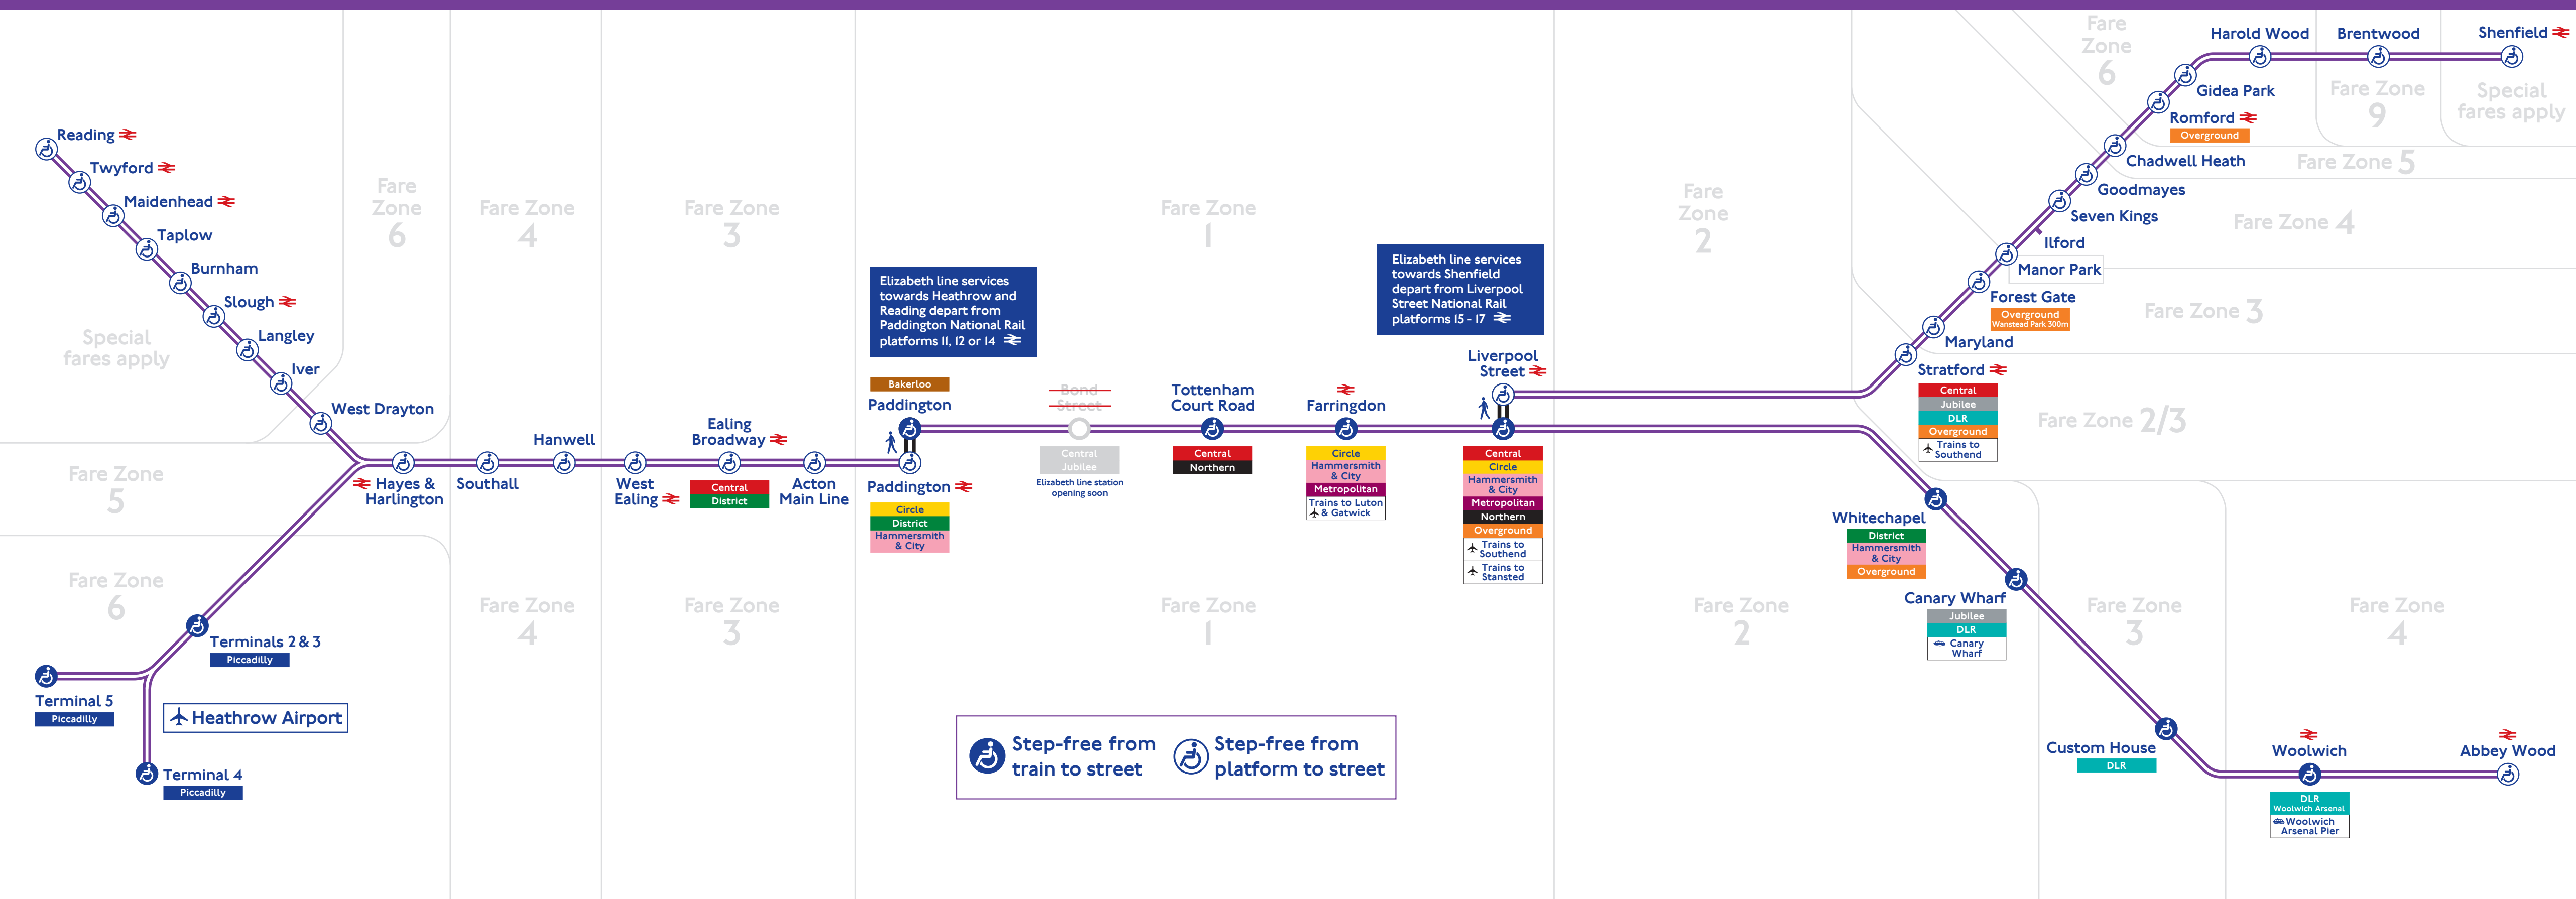

Elizabeth line

Check your travel tfl.gov.uk/travel-tools Plan your journey Download the TfL Go app

Central London Tube map

- Key to lines and symbols**
- Bakerloo
 - Central
 - Circle
 - District
 - Hammersmith & City
 - Jubilee
 - Metropolitan
 - Northern
 - Piccadilly
 - Victoria
 - Waterloo & City
 - DLR
 - Elizabeth line
 - London Overground
 - London Trams
 - London Cable Car
 - Thameslink
- Symbols:**
 - District (Open at weekends and on some public holidays)
 - Interchange stations
 - Internal interchange
 - Step-free access from street to train
 - Step-free access from street to platform
 - National Rail interchange
 - Airport
 - River services interchange
 - Victoria Coach Station
 - London Cable Car

Check before you travel

Pay as you go fares vary according to the services used, the time of travel and the zones travelled through. To check your fare, visit tfl.gov.uk/fares/find-fares. For more detailed accessibility information, please use the Step-free Tube guide by visiting tfl.gov.uk/tube-map.

- † Bond Street: Elizabeth line station opening soon.
- † East Acton: Eastbound trains and all Night Tube services will not stop until autumn 2022.
- † Paddington: Bakerloo line step-free access via Elizabeth Line station entrance.
- † South Kensington: Piccadilly line trains not stopping until June 2022.
- † Services or access at these stations are subject to variation. To check before you travel, visit tfl.gov.uk/plan-a-journey.