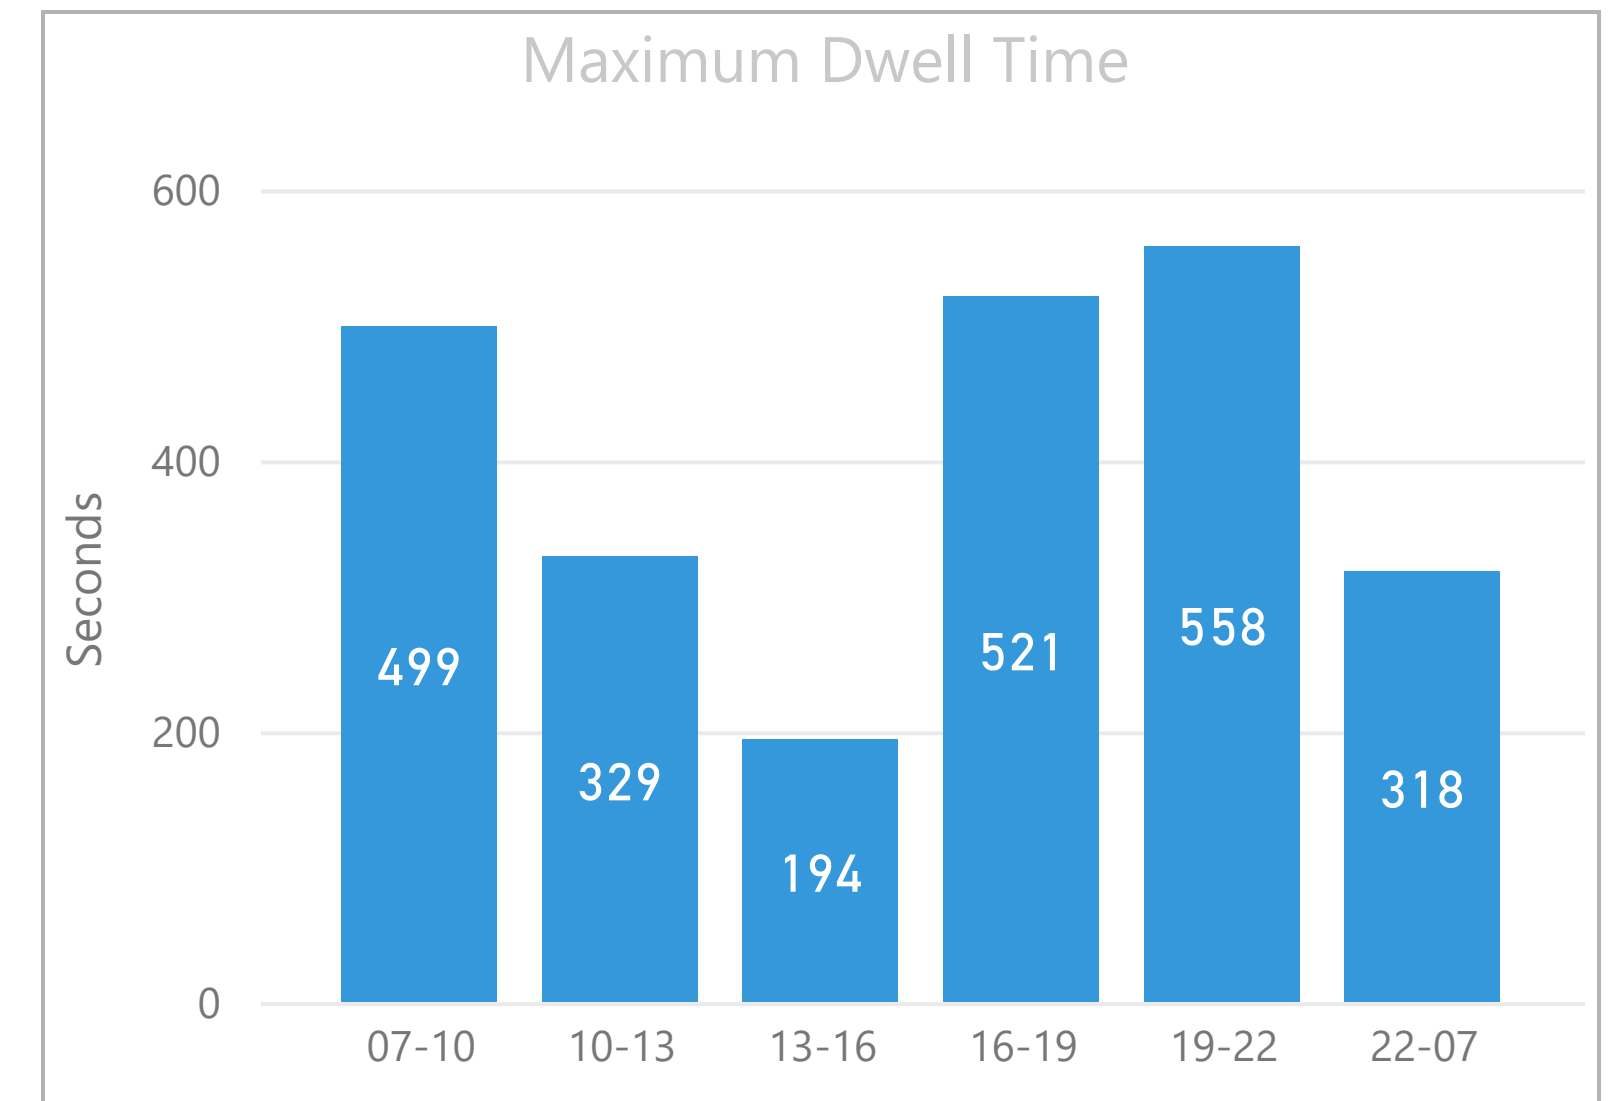

R851 Stop Dwell Time

Bus Stop

Search

- ☐ Abbey Street - 2581
- ☐ Abbey Street - 2584
- ☐ Aldgate Station - 33683
- ☐ Alscot Road - 13647
- ☐ Alscot Road - 13648
- ☐ Barsest Road - 13788

Period

Multiple selections

Week

All

Route

Search

- 8
- 26
- 35
- 42
- 47
- 48
- 78
- 135
- 149
- 205
- 242
- 344
- 388

No stop dwell time data available for first and last stops in each direction