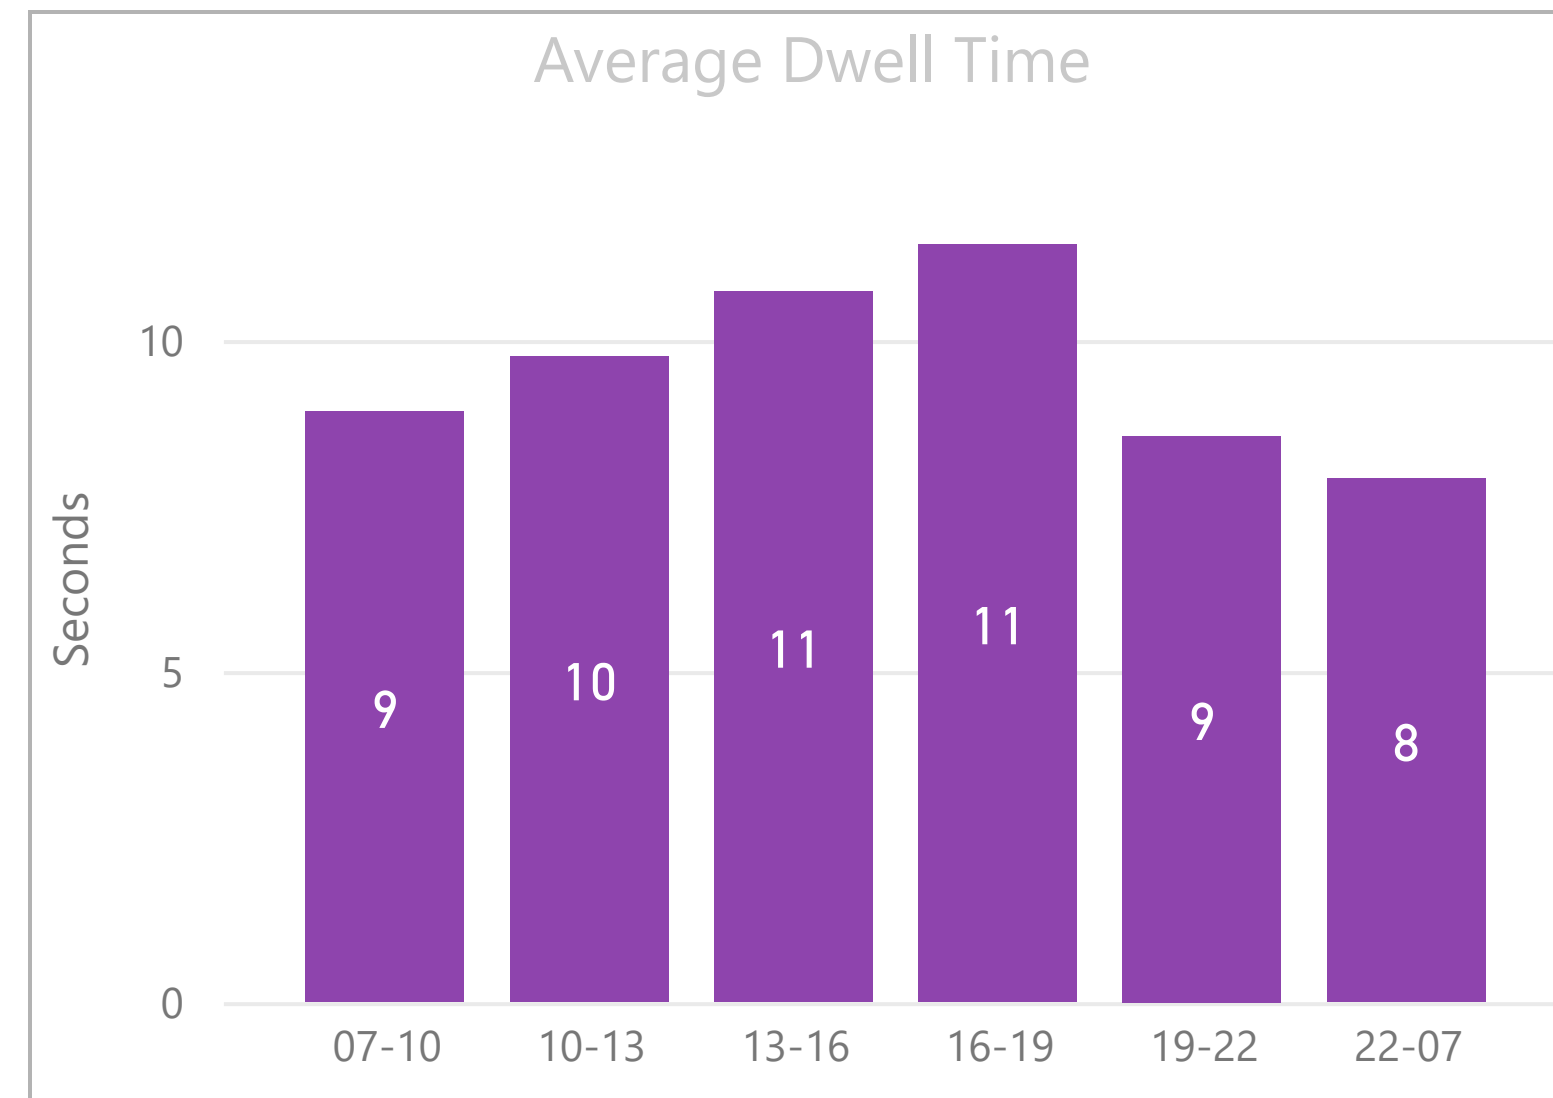

Period

Multiple selections

Week

All

Route

Search

- 8
- 26
- 35
- 42
- 47
- 48
- 78
- 135
- 149
- 205
- 242
- 344
- 388

No stop dwell time data available for first and last stops in each direction