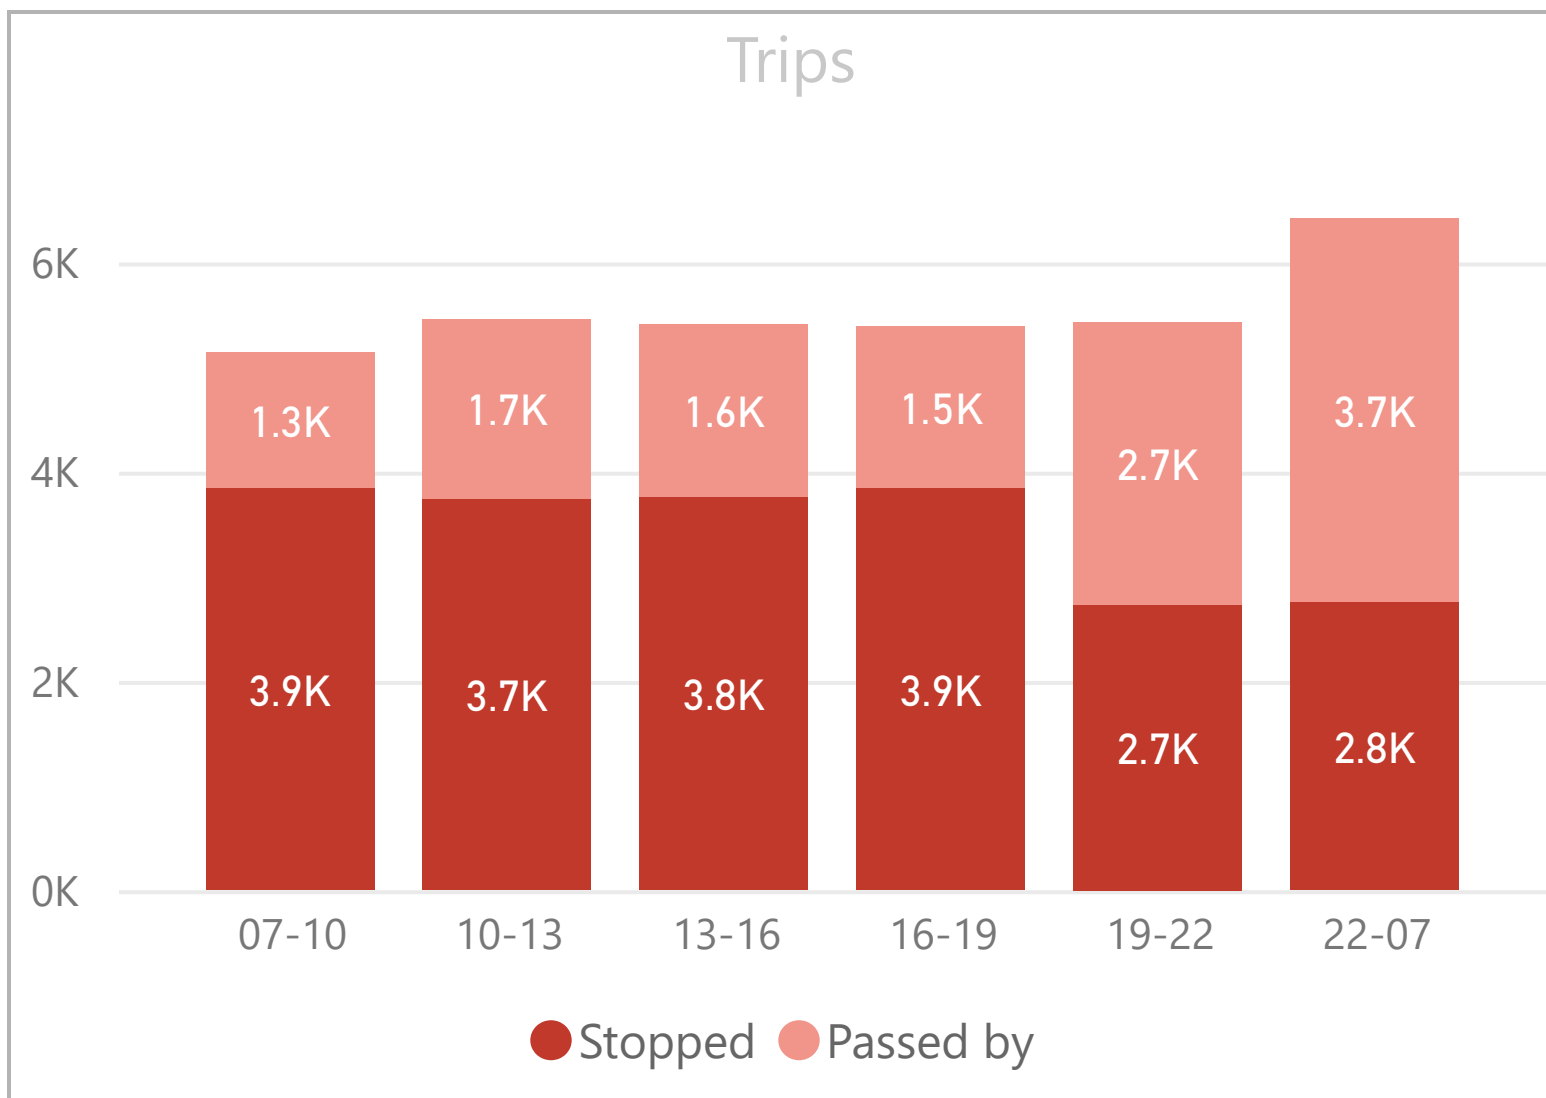

Period

Multiple selections

Week

All

Route

Search

- 8
- 26
- 35
- 42
- 47
- 48
- 78
- 135
- 149
- 205
- 242
- 344
- 388

No stop dwell time data available for first and last stops in each direction