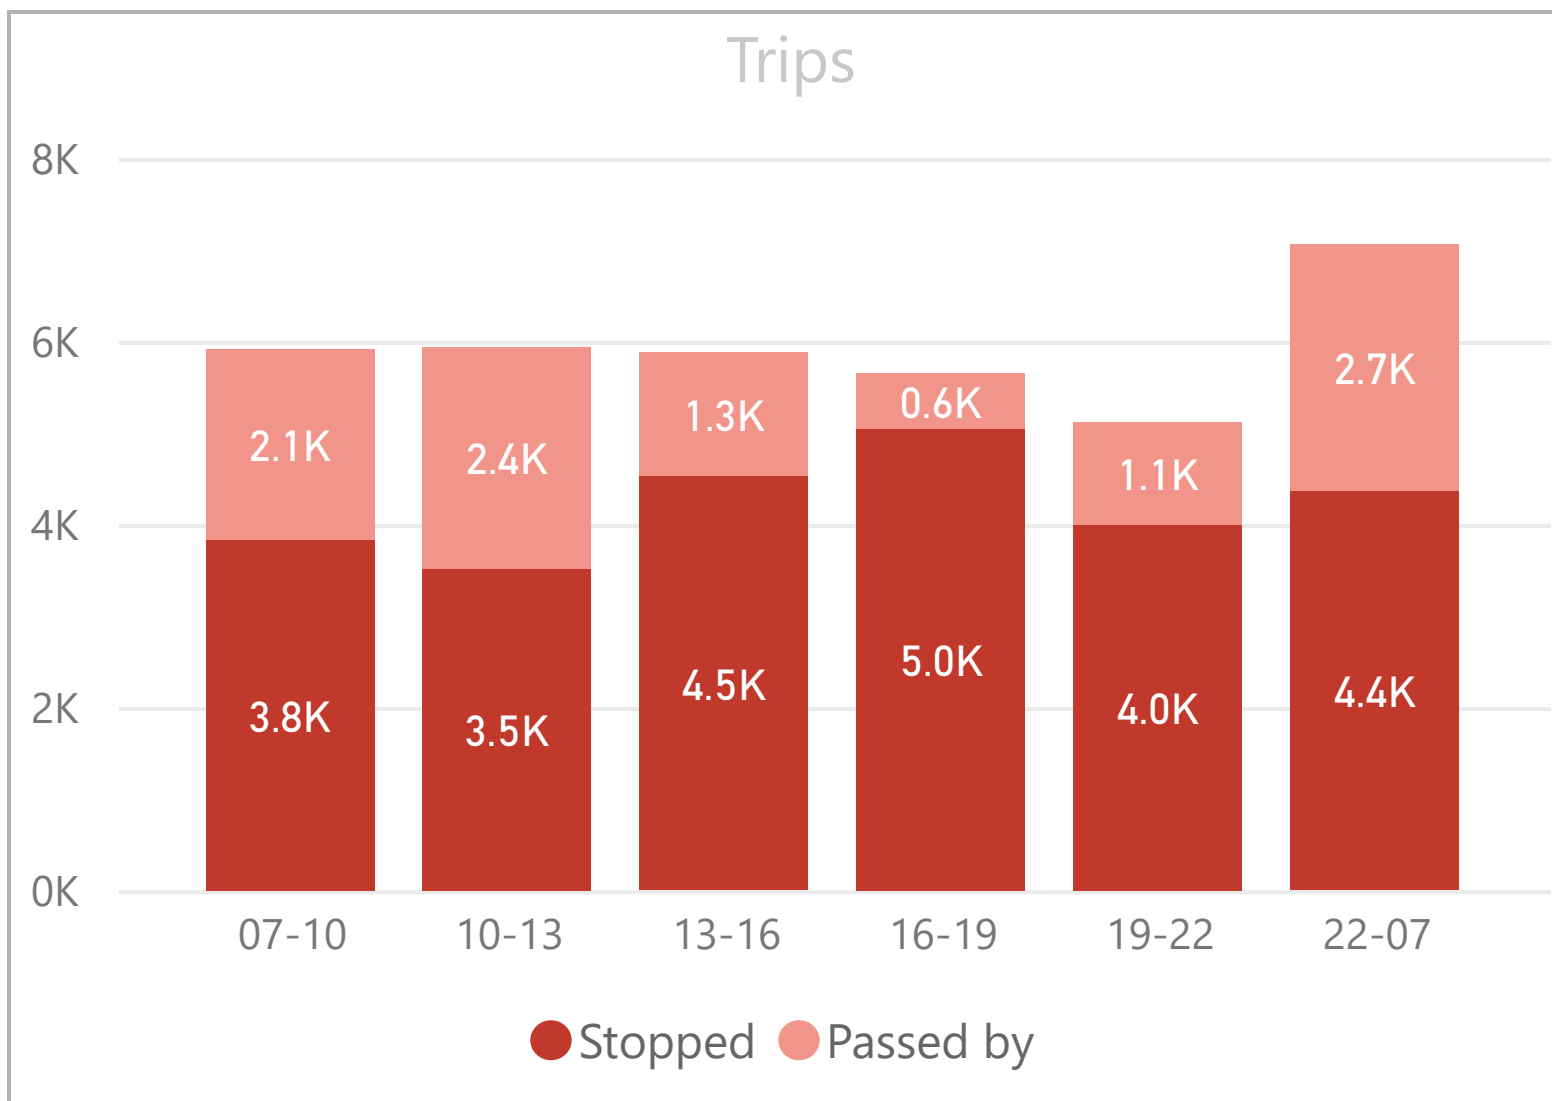

R851 Stop Dwell Time

Bus Stop

Search

- ☐ Abbey Street - 2581
- ☐ Abbey Street - 2584
- ☐ Aldgate Station - 33683
- ☐ Alscot Road - 13647
- ☐ Alscot Road - 13648
- ☐ Barsest Road - 13788

Period

Multiple selections

Week

All

Route

Search

- 8
- 26
- 35
- 42
- 47
- 48
- 78
- 135
- 149
- 205
- 242
- 344
- 388

No stop dwell time data available for first and last stops in each direction