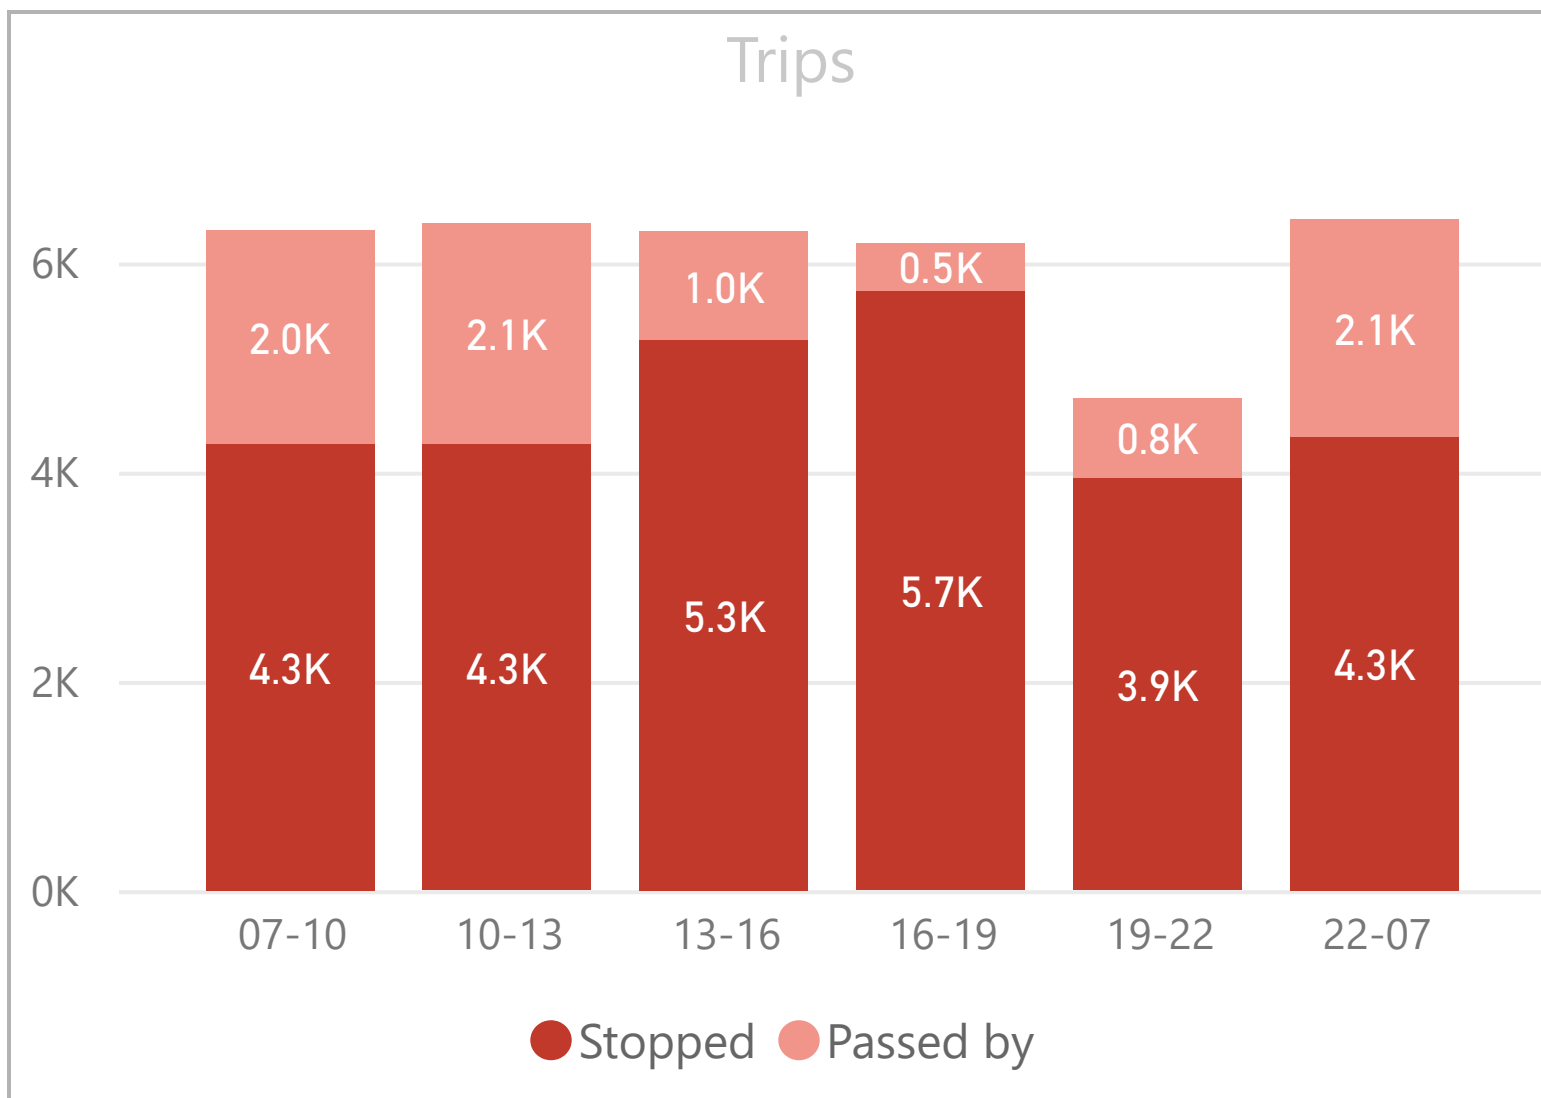

Period

Multiple selections

Week

All

● Primrose Street - 2113

Trips

Average Dwell Time

Maximum Dwell Time

Period

Multiple selections

Week

All

Route

Search

- 8
- 26
- 35
- 42
- 47
- 48
- 78
- 135
- 149
- 205
- 242
- 344
- 388

No stop dwell time data available for first and last stops in each direction