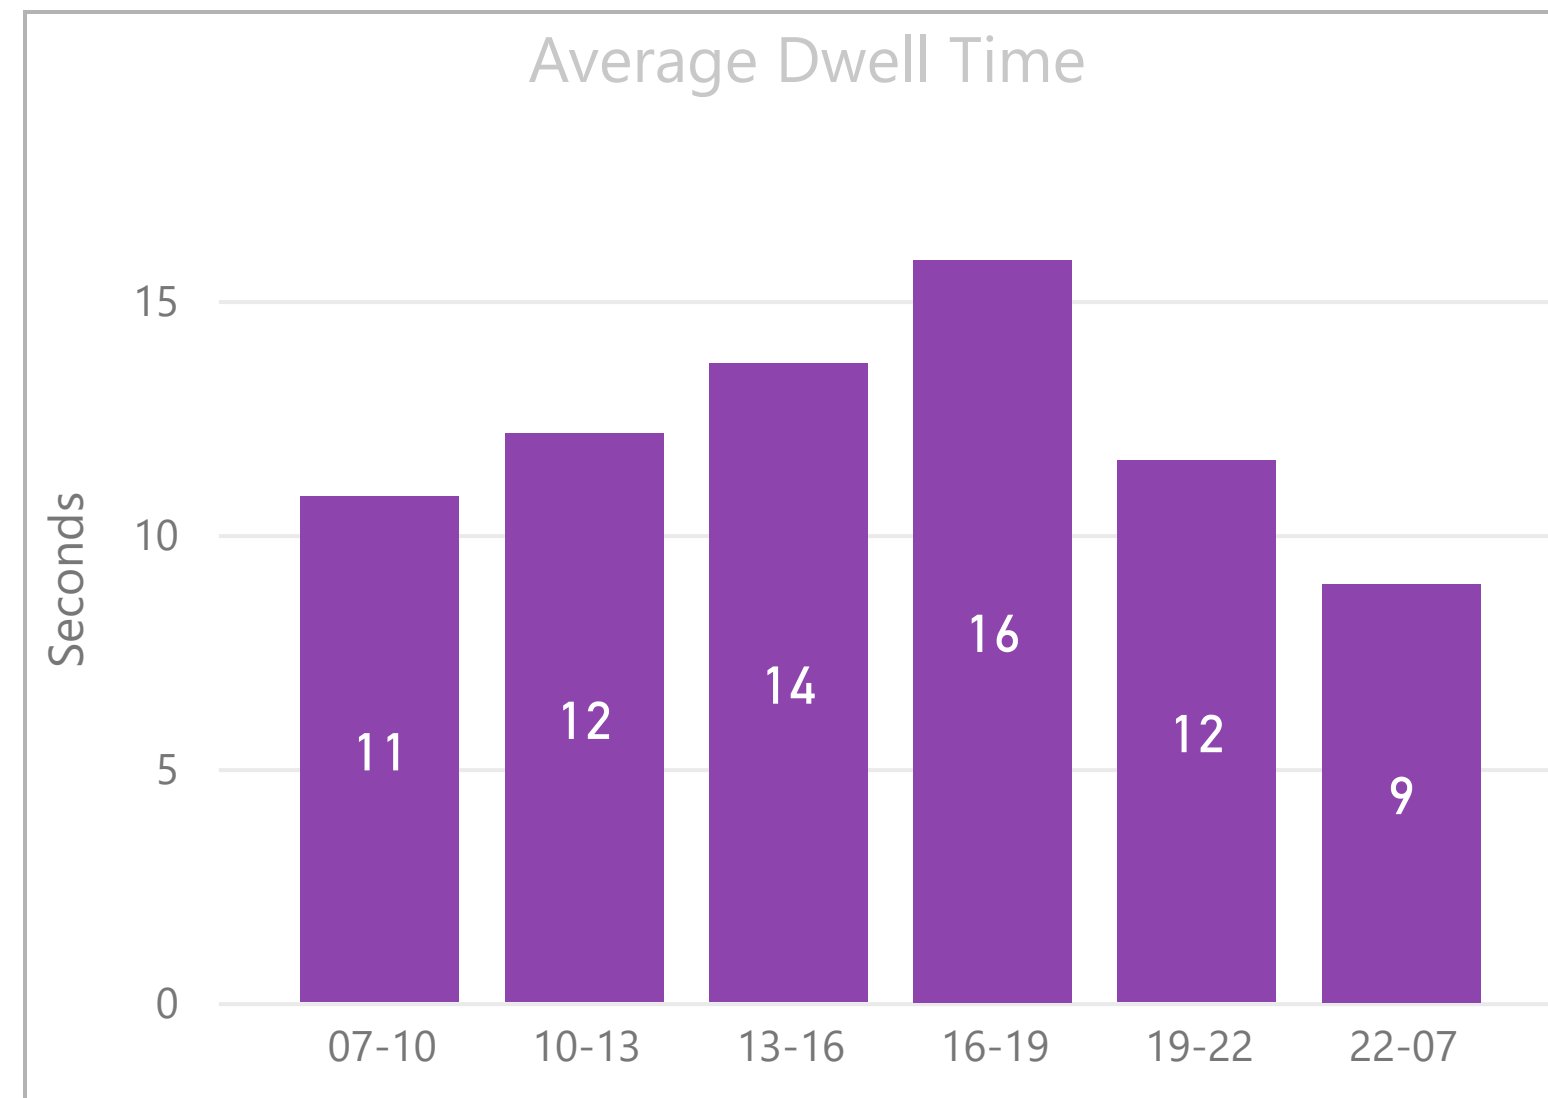

R851 Stop Dwell Time

Bus Stop

Search

- ☐ Abbey Street - 2581
- ☐ Abbey Street - 2584
- ☐ Abbots Lane - R0049
- ☐ Abinger Grove - 25916
- ☐ Abinger Grove - 25917
- ☐ Adler Street - 2043

Period

Multiple selections

Week

All

Route

Search

No stop dwell time data available for first and last stops in each direction