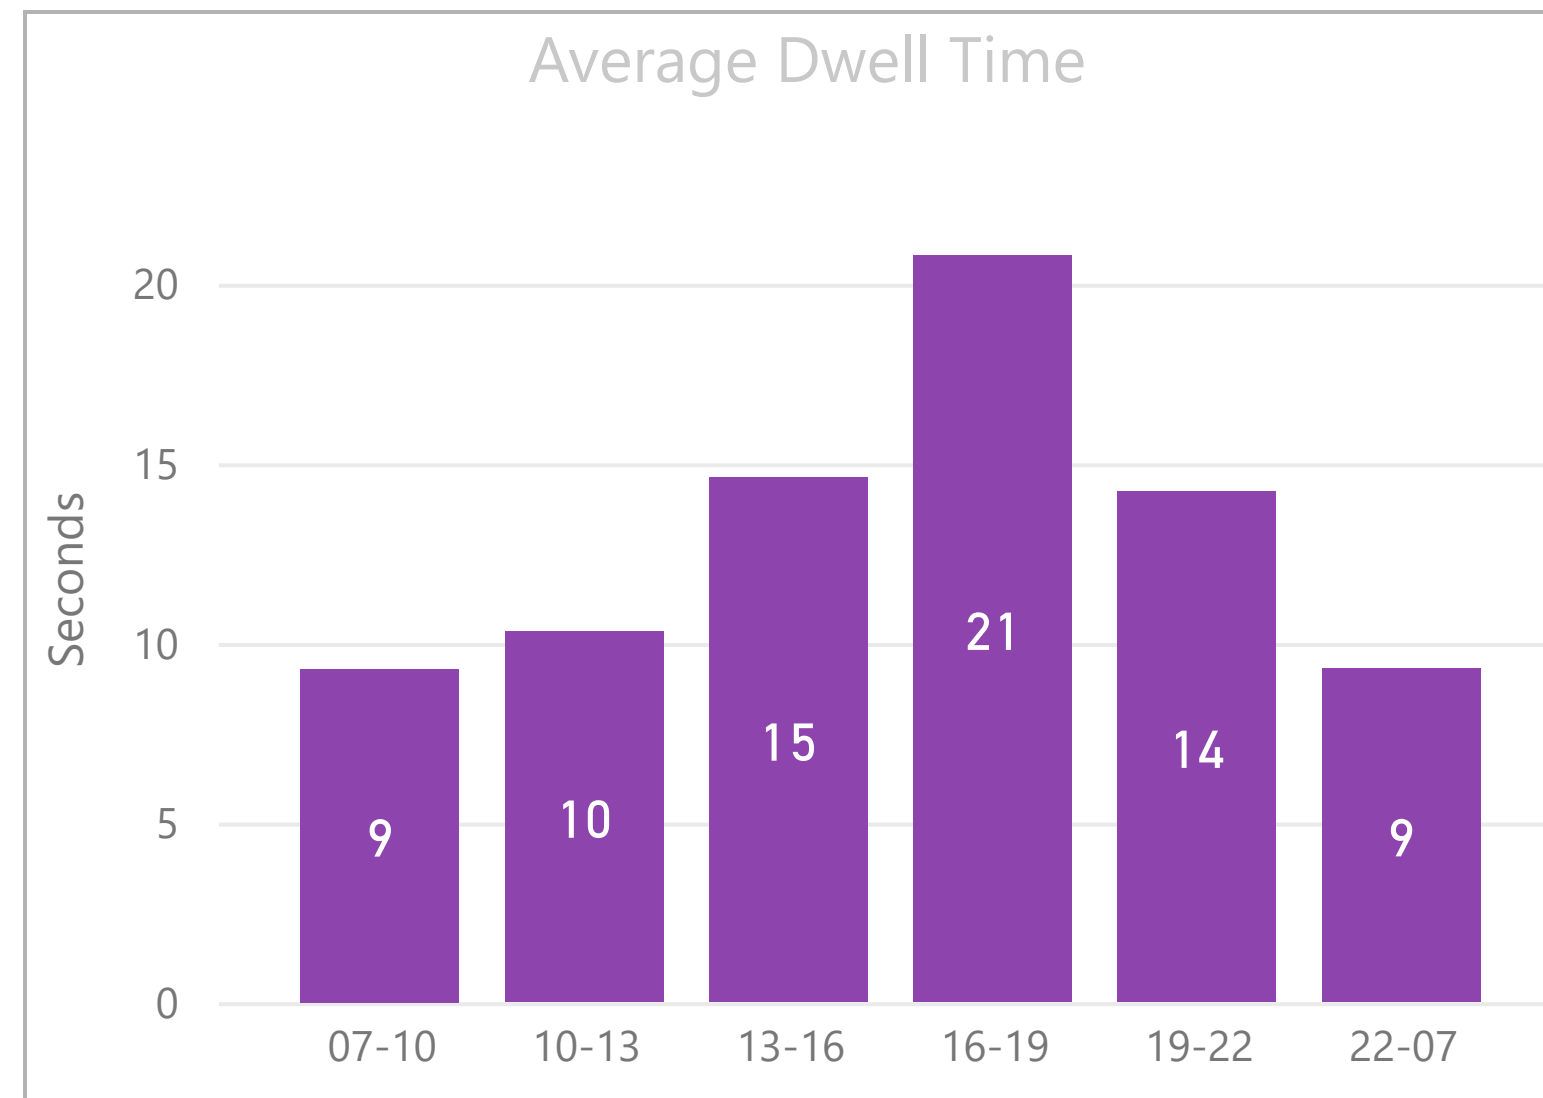

Period

Multiple selections

Week

All

● Primrose Street - 2113

Trips

Average Dwell Time

Maximum Dwell Time