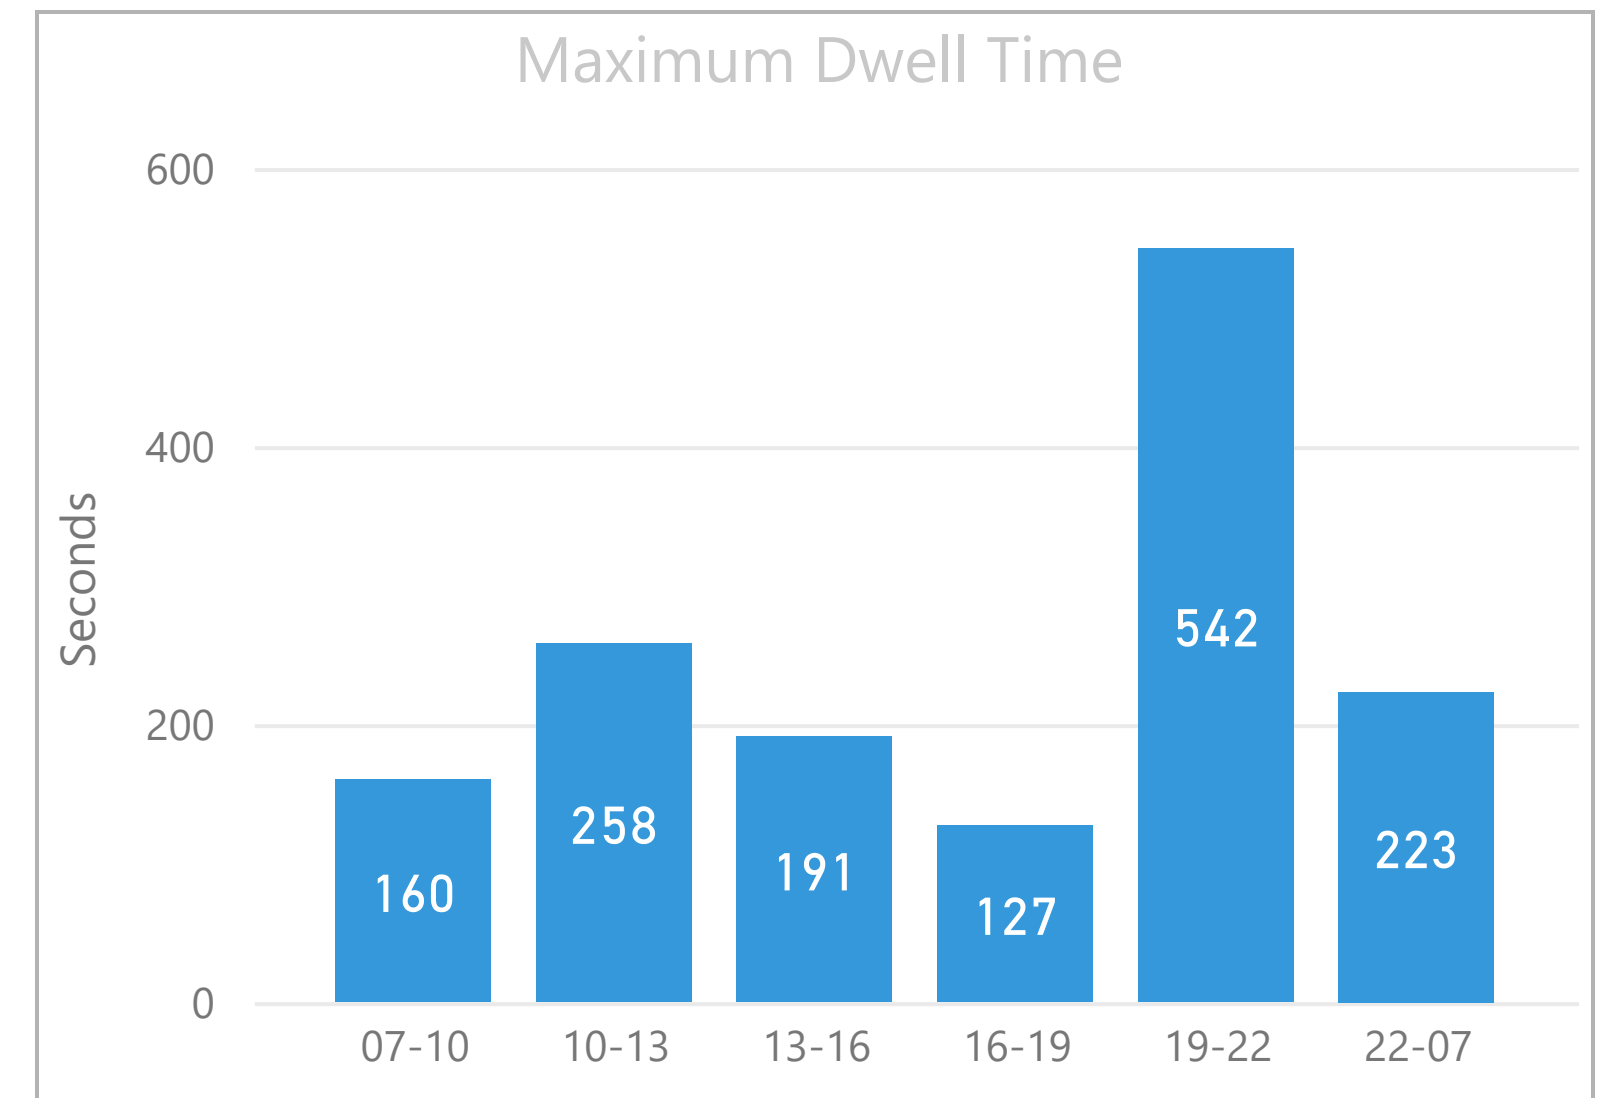

Period

Multiple selections

Week

All

Route

Search

- 8
- 26
- 35
- 42
- 47
- 48
- 78
- 135
- 149
- 205
- 242
- 344
- 388

No stop dwell time data available for first and last stops in each direction