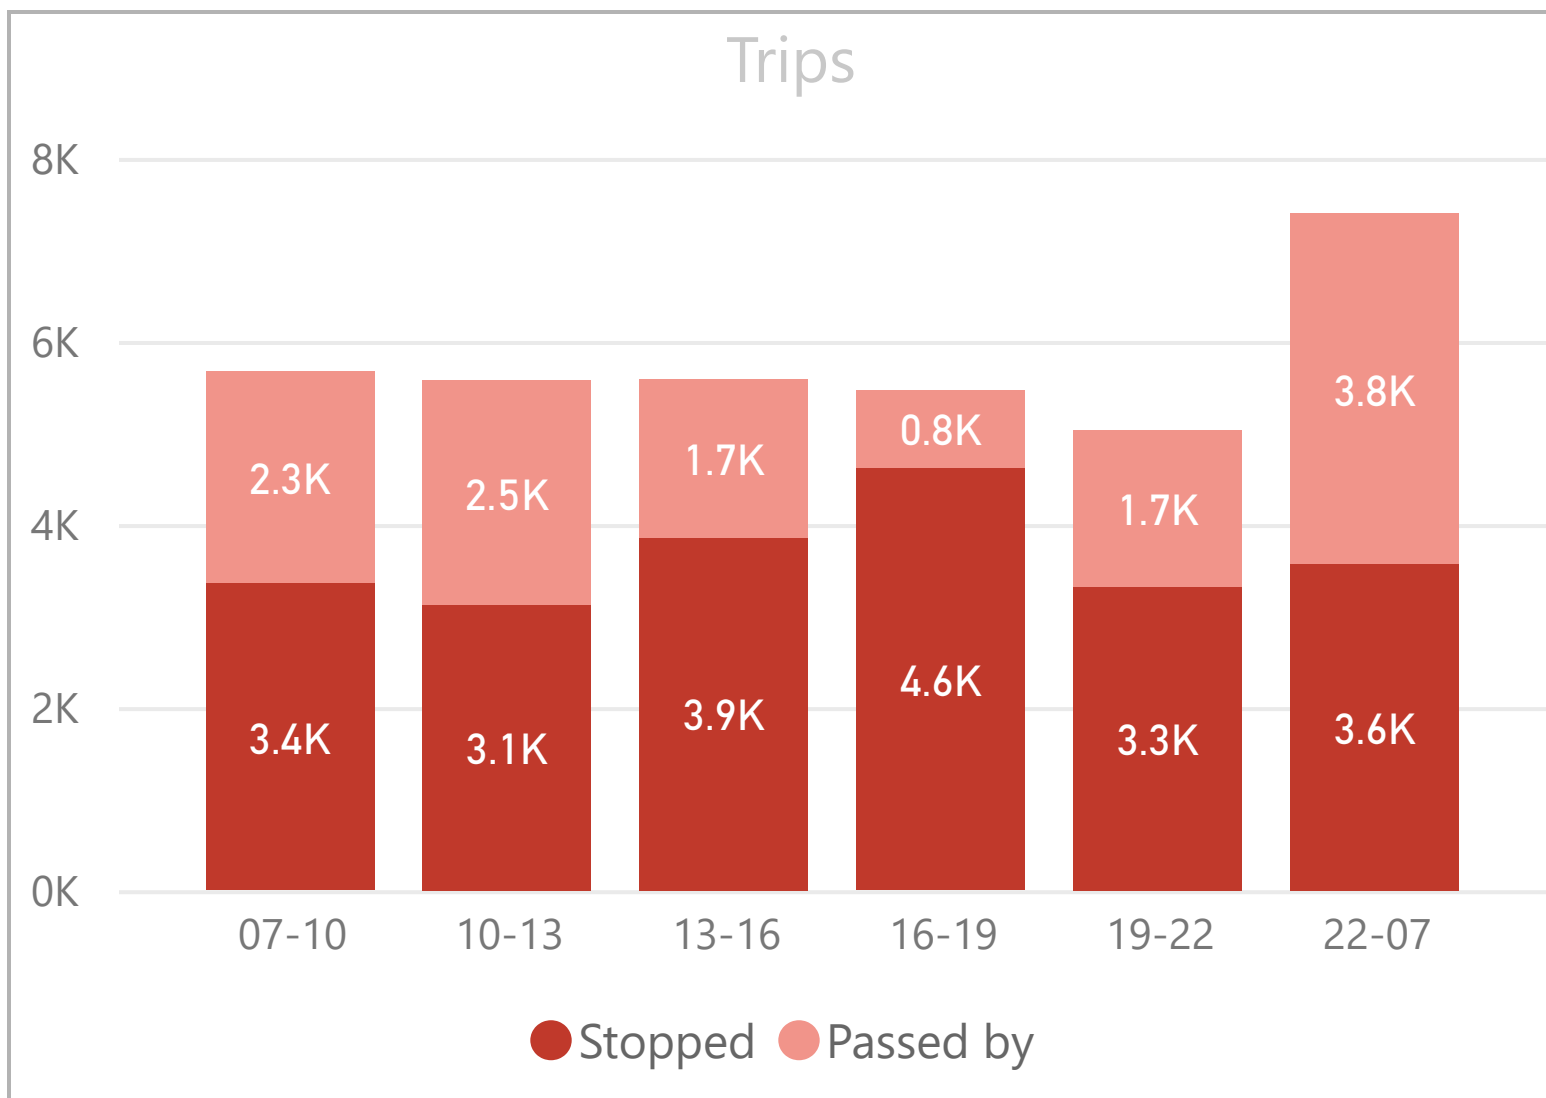

Period

Multiple selections

Week

All

Route

Search

- 8
- 26
- 35
- 42
- 47
- 48
- 78
- 135
- 149
- 205
- 242
- 344
- 388

No stop dwell time data available for first and last stops in each direction

Week

All

Route

Search

8	26	35	42	47	48	78	135	149	205	242	344	388
---	----	----	----	----	----	----	-----	------------	-----	-----	-----	-----

No stop dwell time data available for first and last stops in each direction