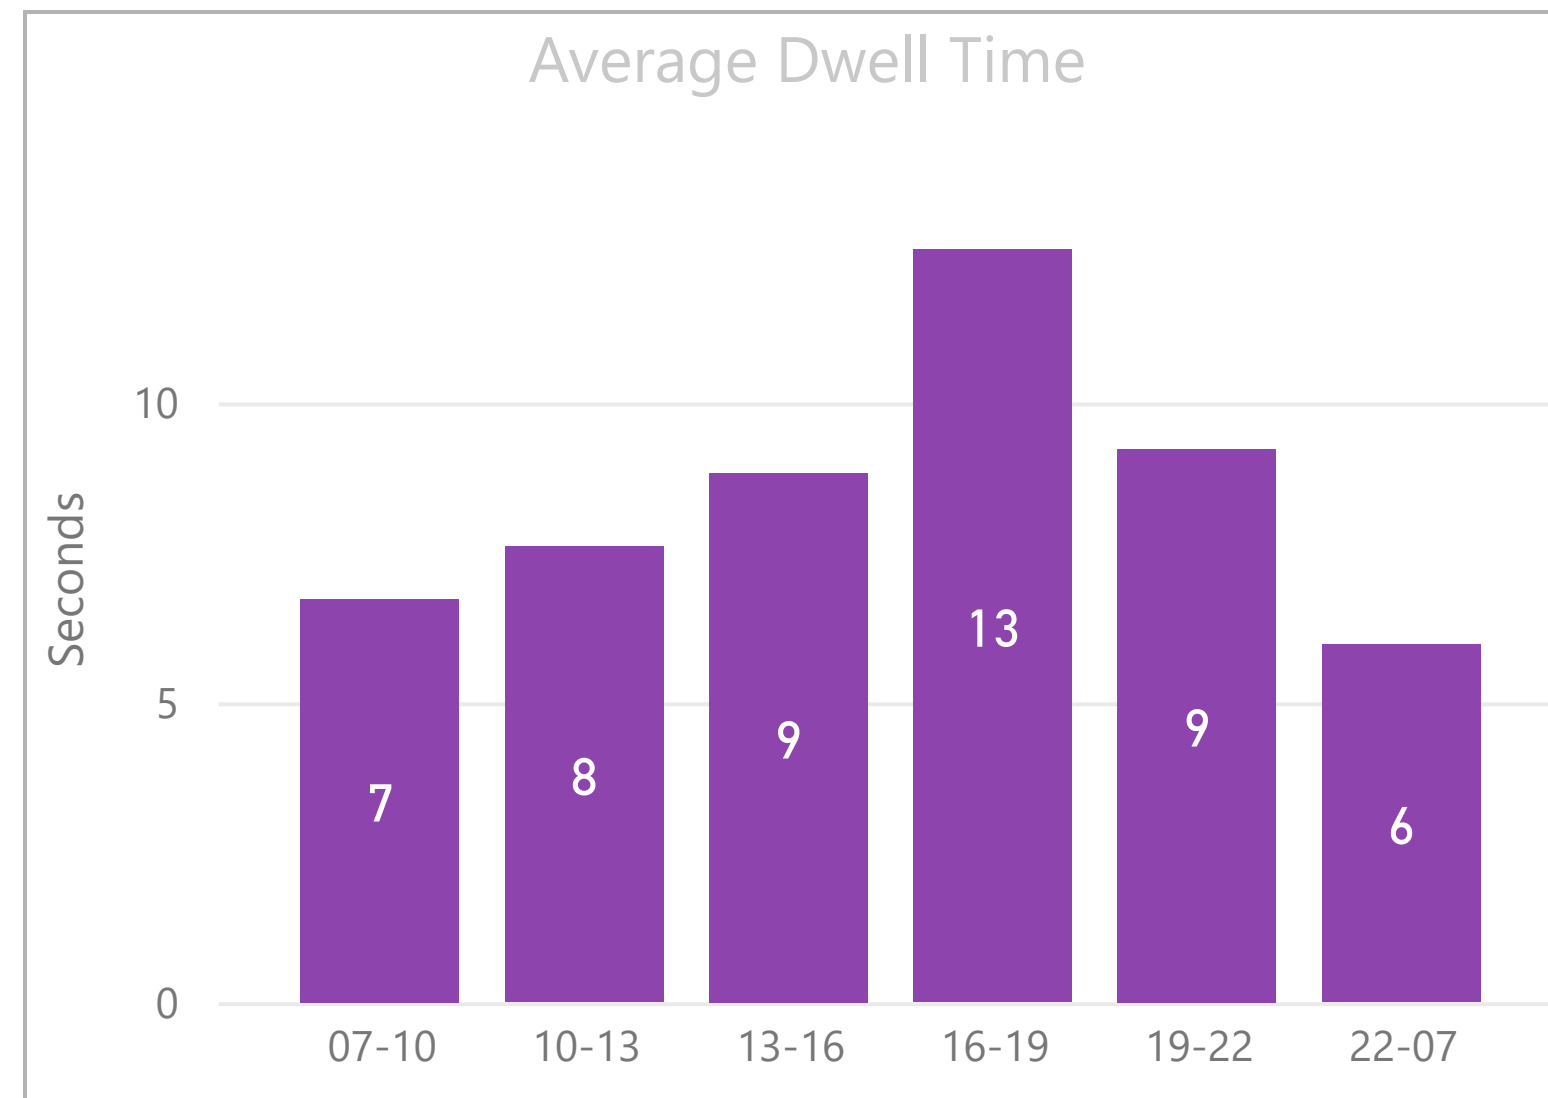

Period

Multiple selections

Week

All

Route

Search

- 8
- 26
- 35
- 42
- 47
- 48
- 78
- 135
- 149
- 205
- 242
- 344
- 388

No stop dwell time data available for first and last stops in each direction