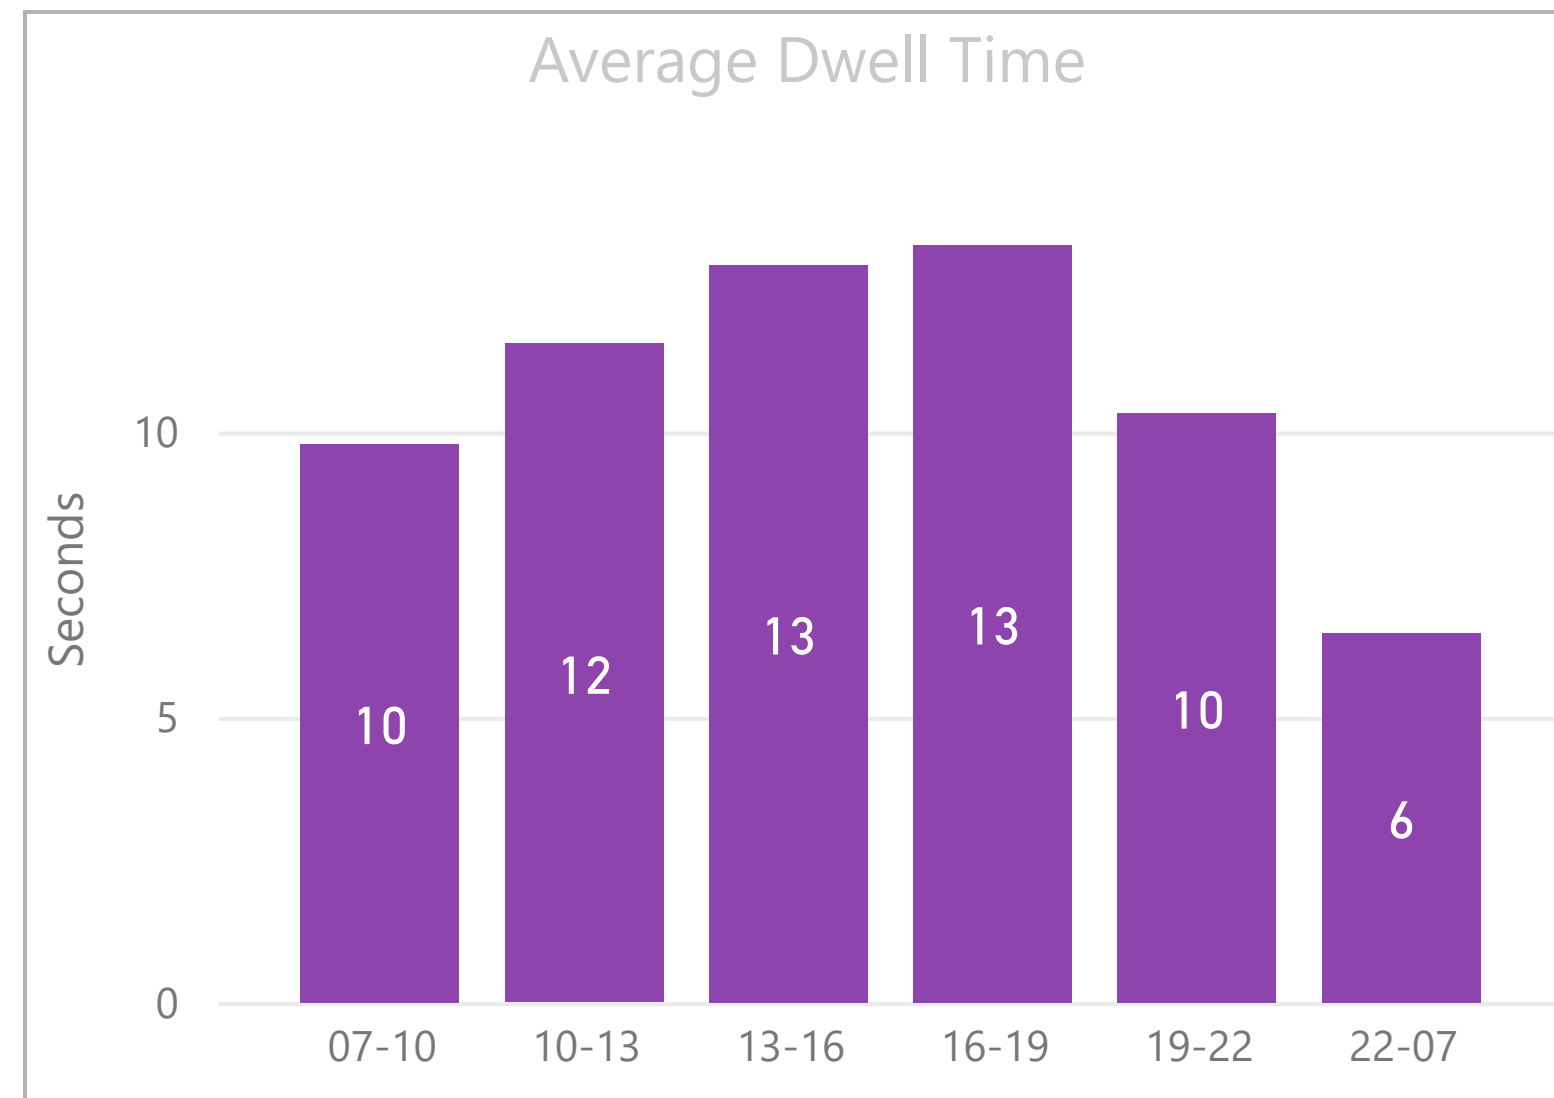

Period

Multiple selections

Week

All

Route

Search

- 8
- 26
- 35
- 42
- 47
- 48
- 78
- 135
- 149
- 205
- 242
- 344
- 388

No stop dwell time data available for first and last stops in each direction