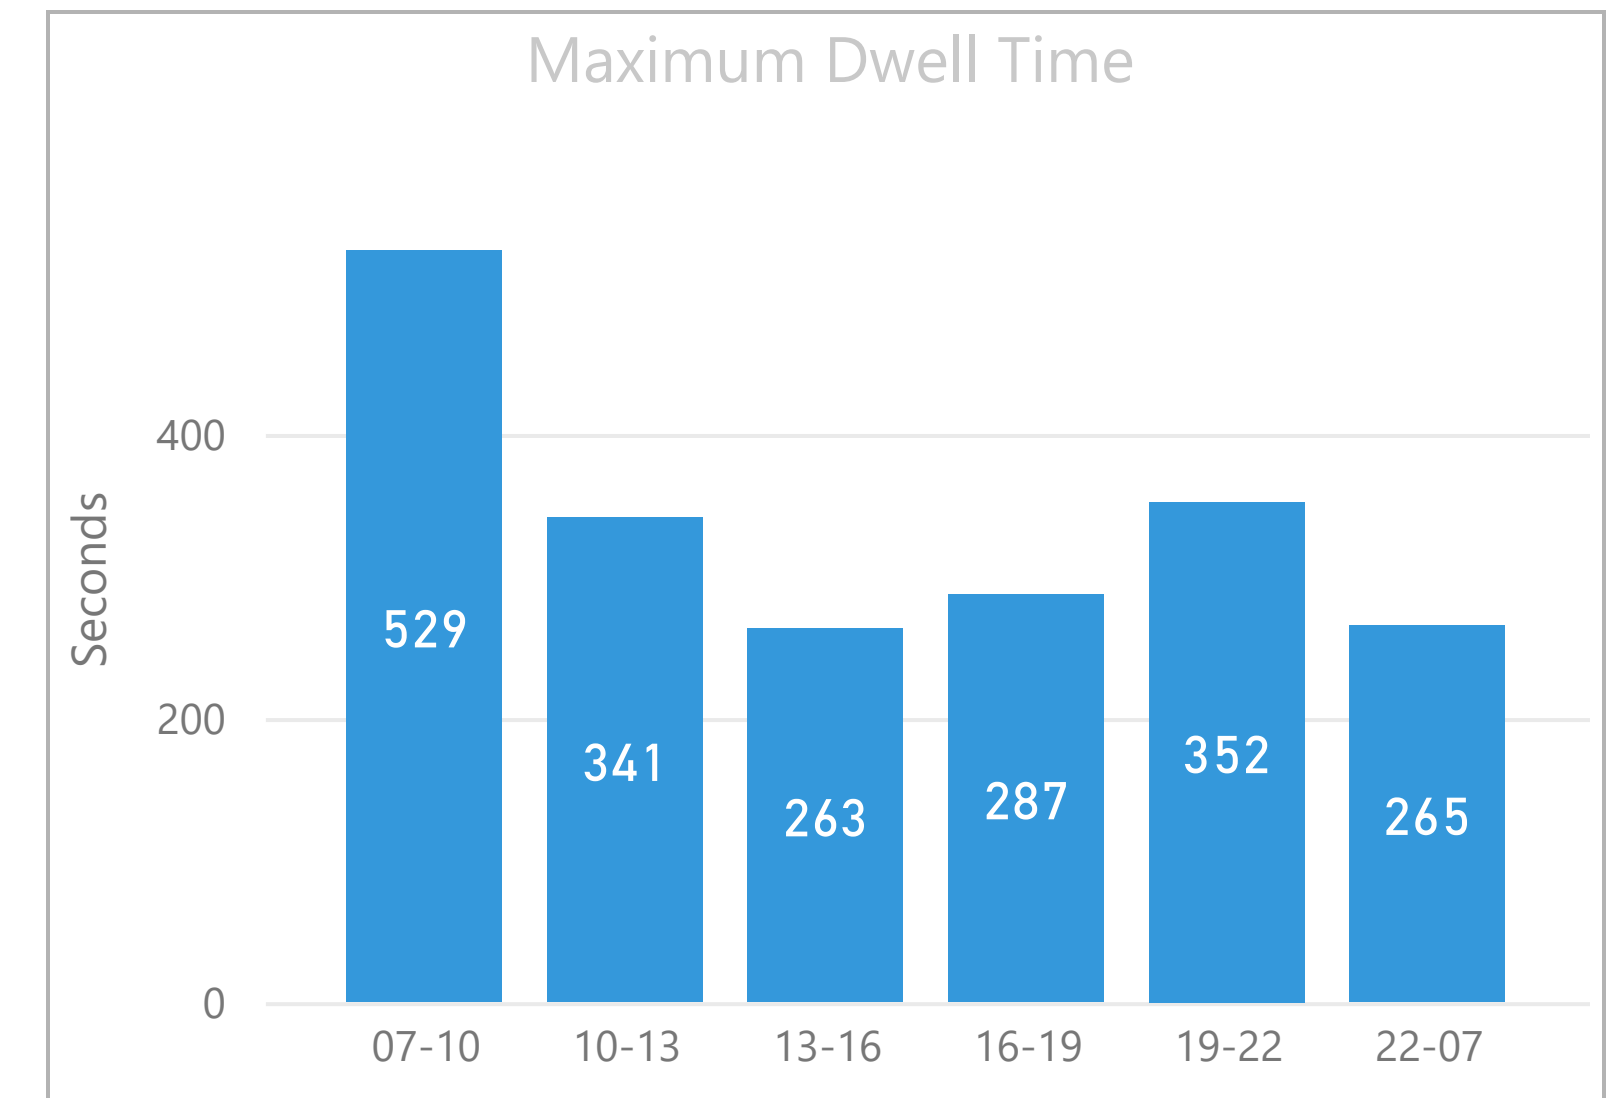

R851 Stop Dwell Time

Bus Stop

Search

- ☐ Adler Street - 2043
- ☐ Adler Street - BP5408
- ☐ Aldgate East Station - 33431
- ☐ Aldgate East Station - BP5244
- ☐ Altab Ali Park - 2043
- ☐ Altab Ali Park - BP5408

Period

Multiple selections

Week

All

Route

Search

- 8
- 26
- 35
- 42
- 47
- 48
- 78
- 135
- 149
- 205
- 242
- 344
- 388

No stop dwell time data available for first and last stops in each direction