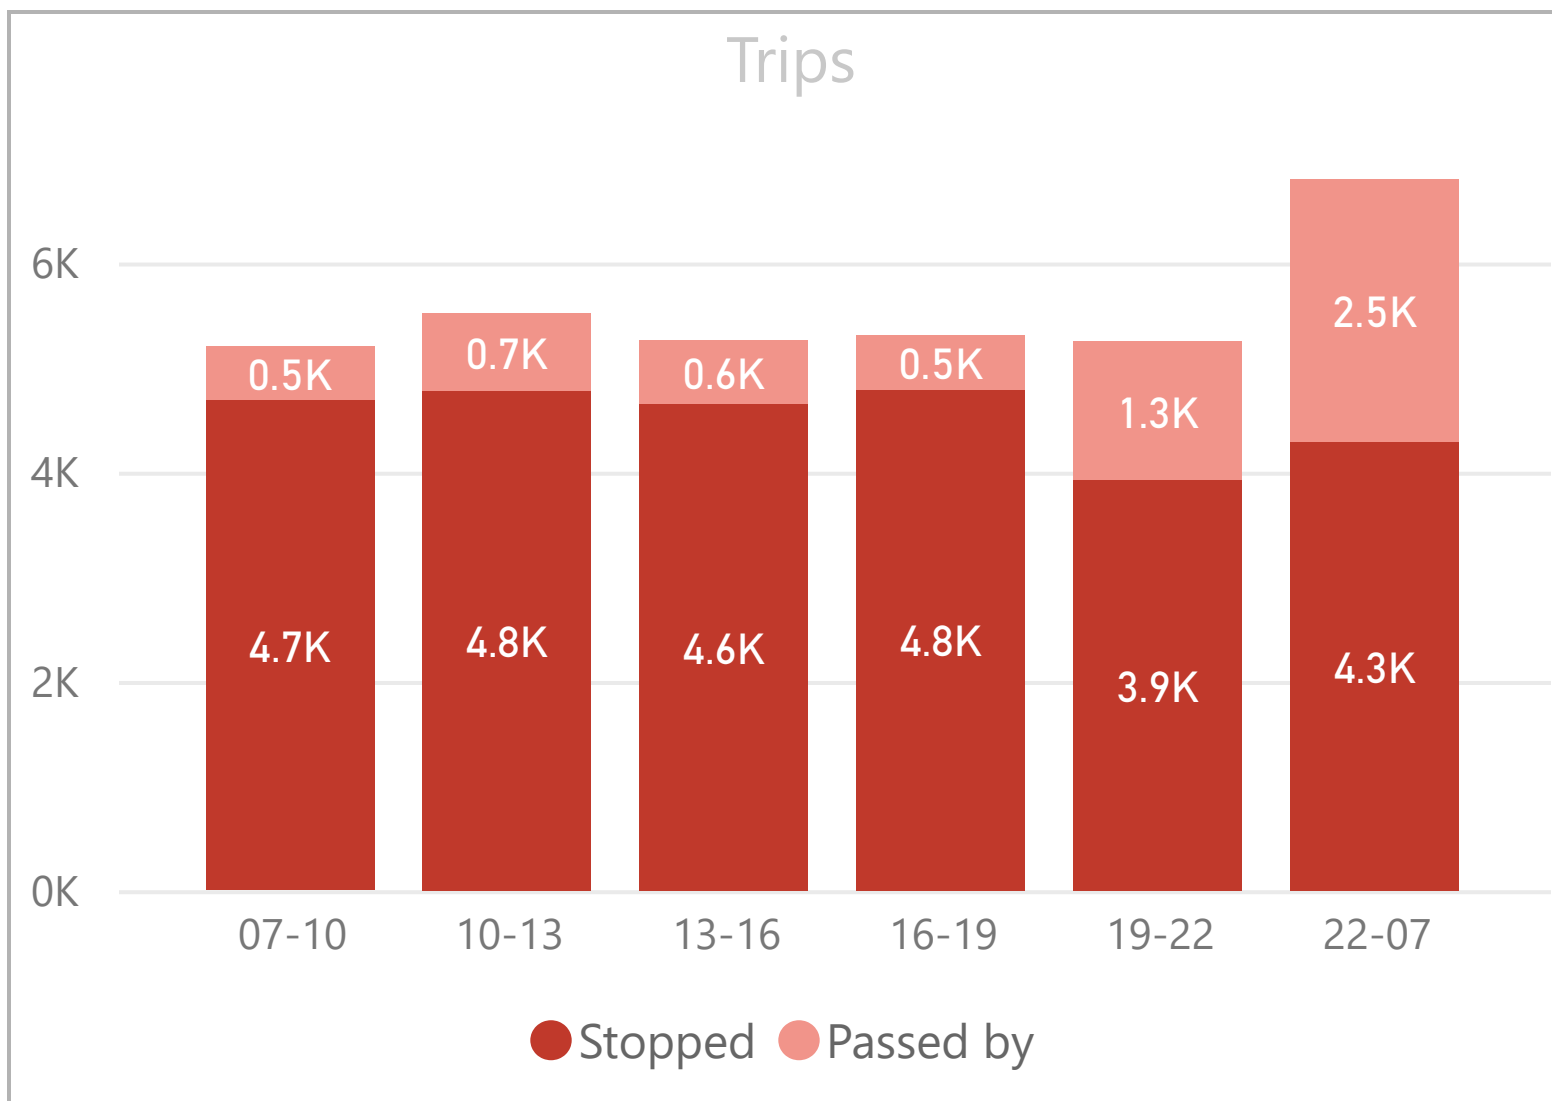

Period

Multiple selections

Week

All

Route

Search

- 8
- 26
- 35
- 42
- 47
- 48
- 78
- 135
- 149
- 205
- 242
- 344
- 388

No stop dwell time data available for first and last stops in each direction