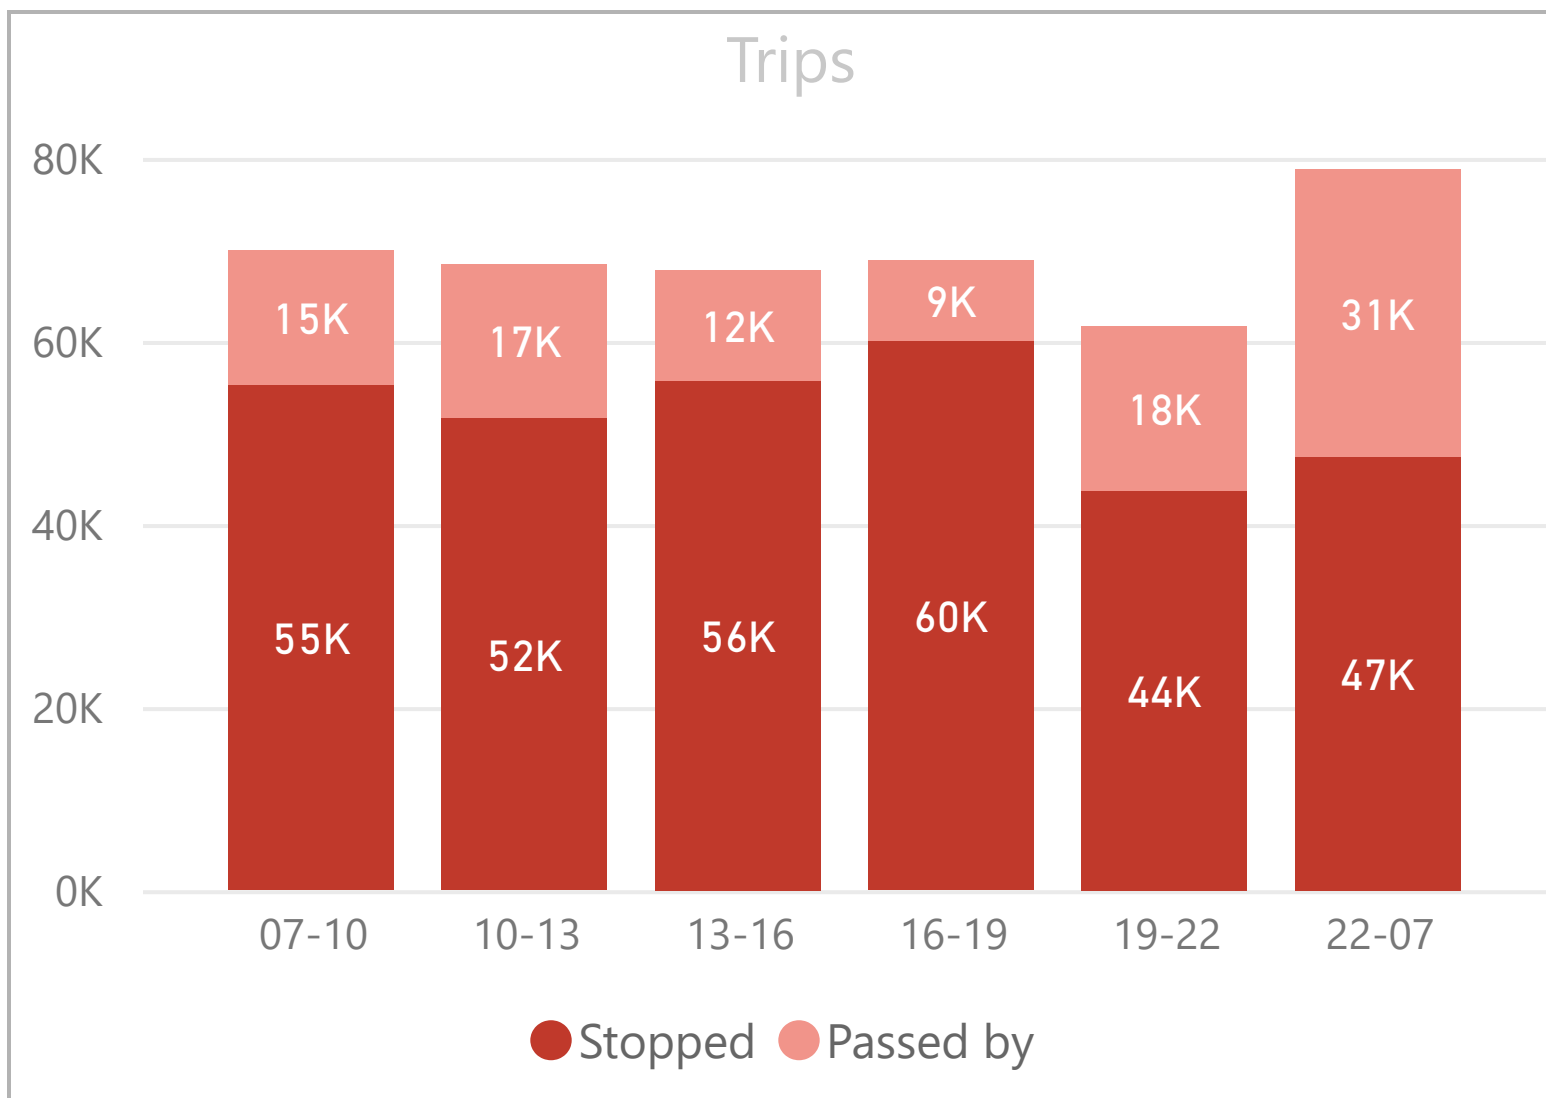

Route

Search

No stop dwell time data available for first and last stops in each direction

R851 Stop Dwell Time

Bus Stop

Search

- Alice Lane - 18067
- Alice Lane - 35217
- Bank Station / Queen Victoria Street - 4770
- Bank Station / Queen Victoria Street - 8596
- Bank Station / Threadneedle Street - 8606
- Barnet Grove - 18061

Period

Multiple selections

Week

All

Route

Search

- 8
- 26
- 35
- 42
- 47
- 48
- 78
- 135
- 149
- 205
- 242
- 344
- 388

No stop dwell time data available for first and last stops in each direction