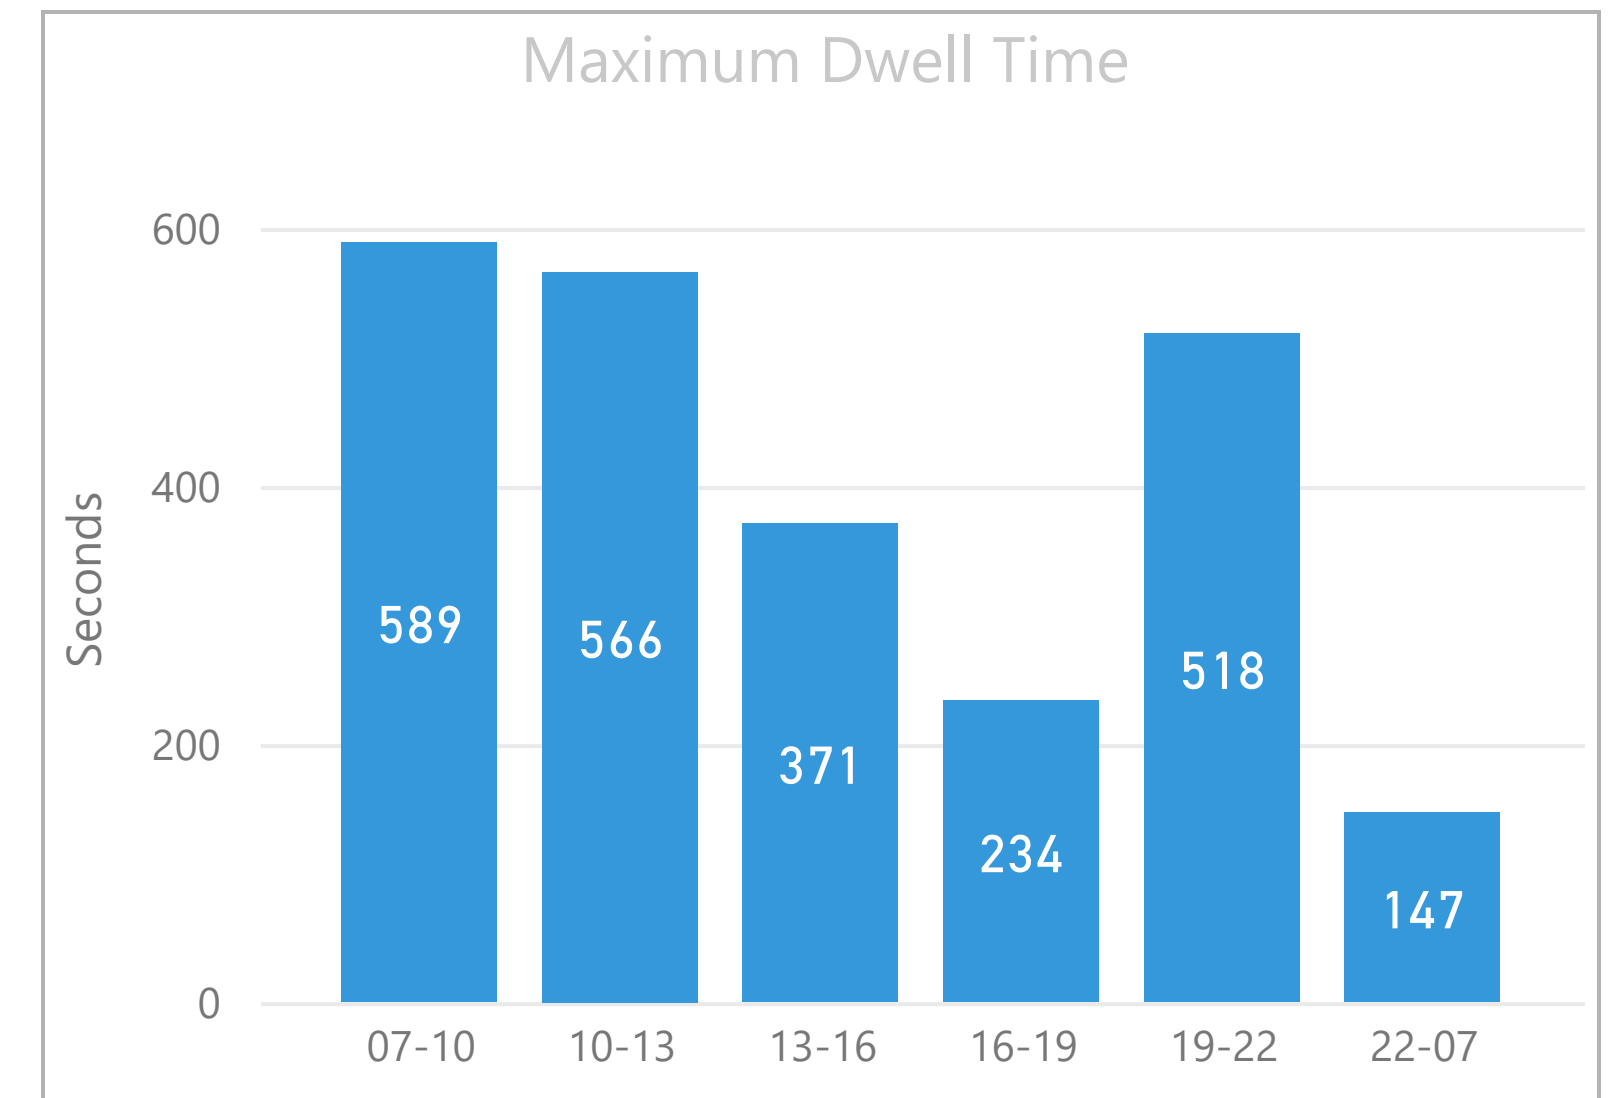

Period

Multiple selections

Week

All

Route

Search

- 8
- 26
- 35
- 42
- 47
- 48
- 78
- 135
- 149
- 205
- 242
- 344
- 388

No stop dwell time data available for first and last stops in each direction