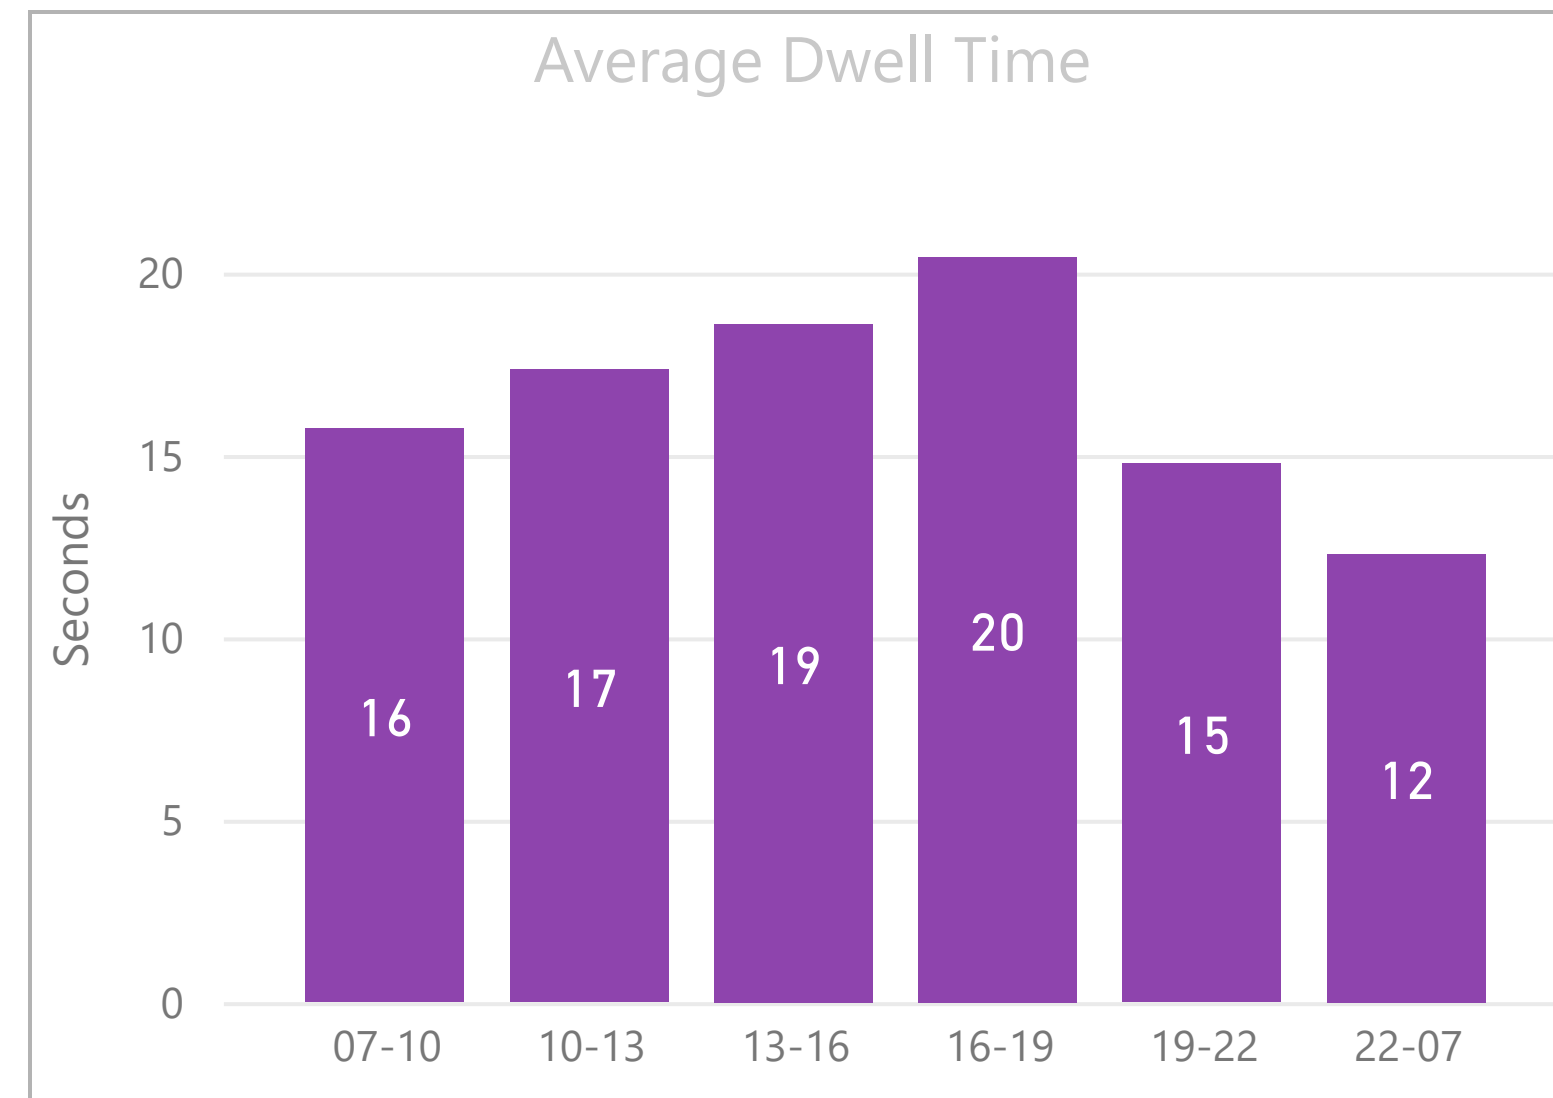

Week

All

Route

Search

8	26	35	42	47	48	78	135	149	205	242	344	388
---	----	----	----	----	----	----	-----	------------	-----	-----	-----	-----

No stop dwell time data available for first and last stops in each direction