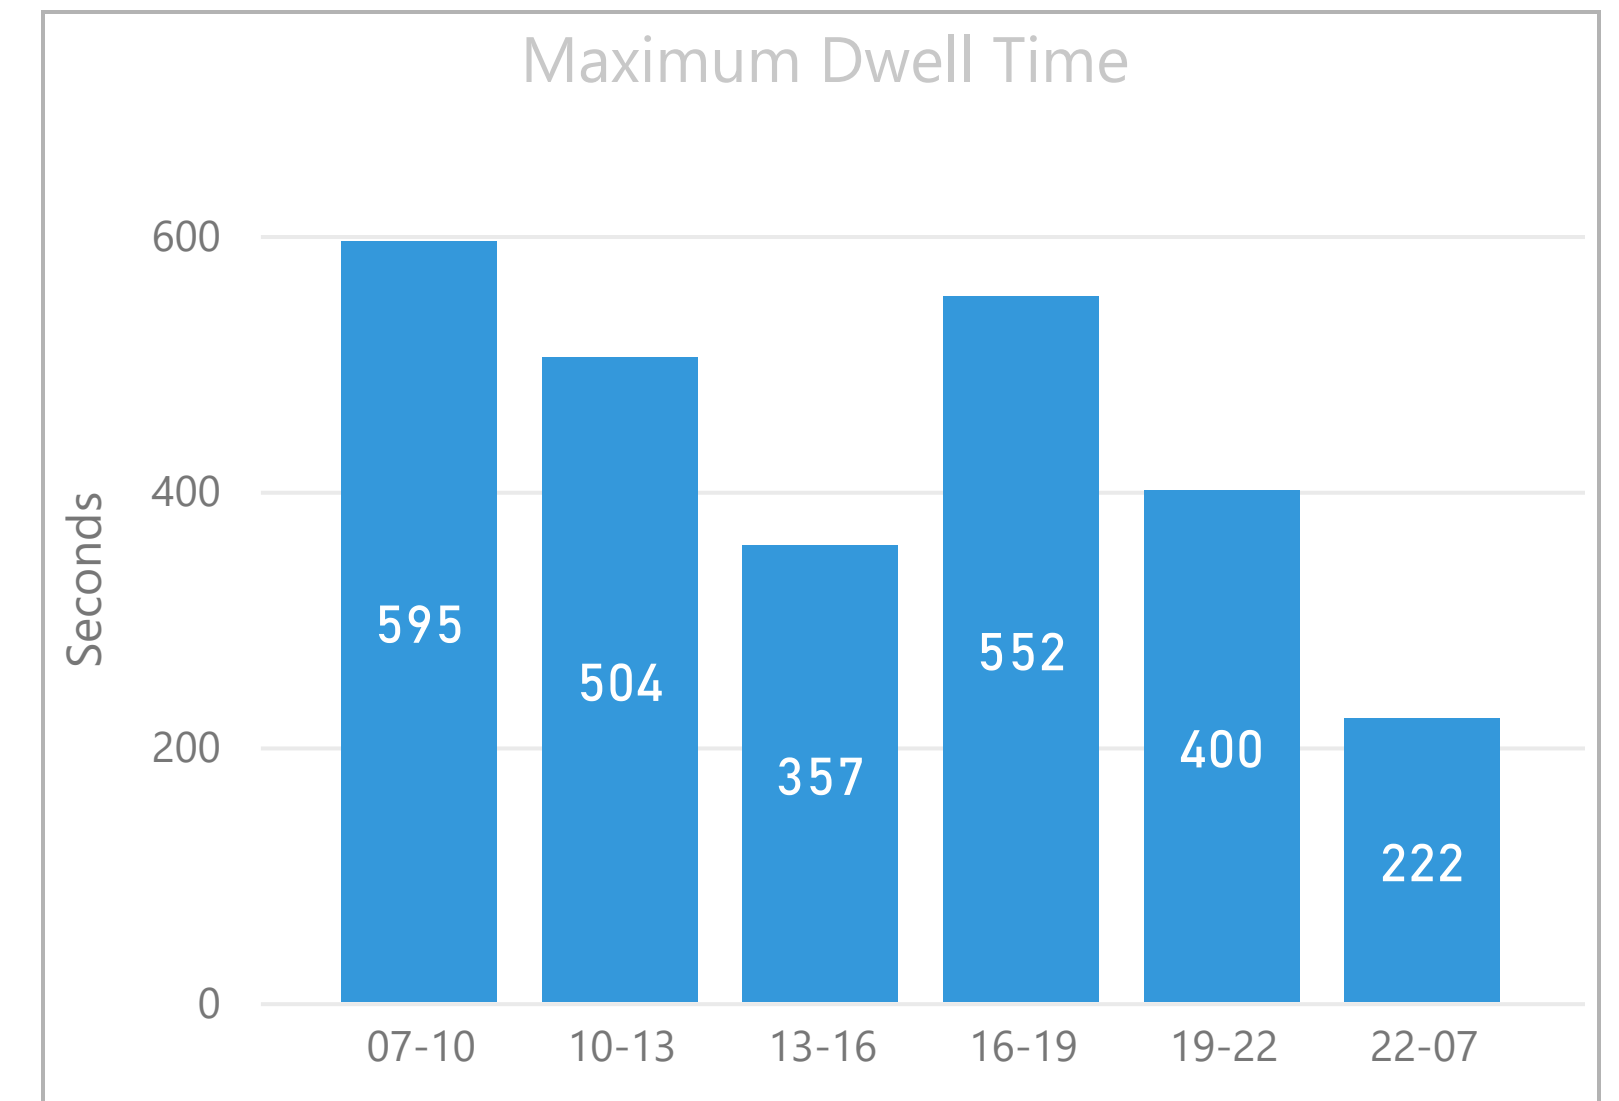

Period

Multiple selections

Week

All

Route

Search

- 8
- 26
- 35
- 42
- 47
- 48
- 78
- 135
- 149
- 205
- 242
- 344
- 388

No stop dwell time data available for first and last stops in each direction