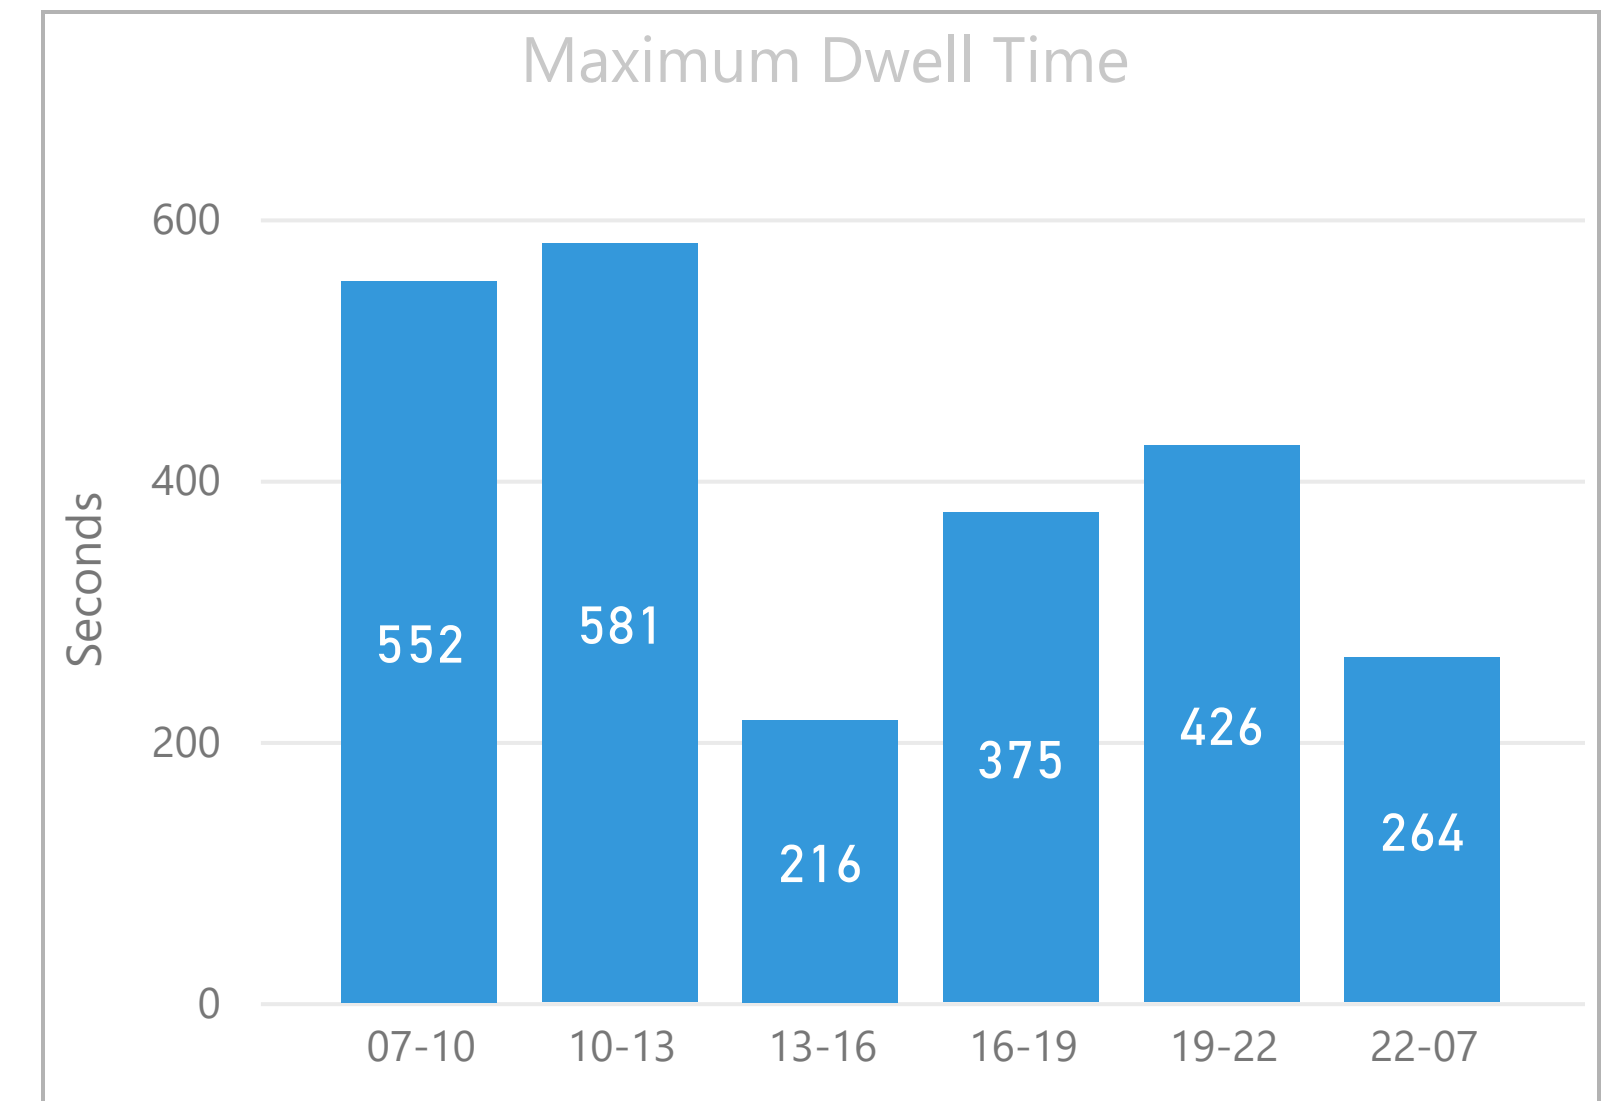

Period

Multiple selections

Week

All

Route

Search

- 8
- 26
- 35
- 42
- 47
- 48
- 78
- 135
- 149
- 205
- 242
- 344
- 388

No stop dwell time data available for first and last stops in each direction