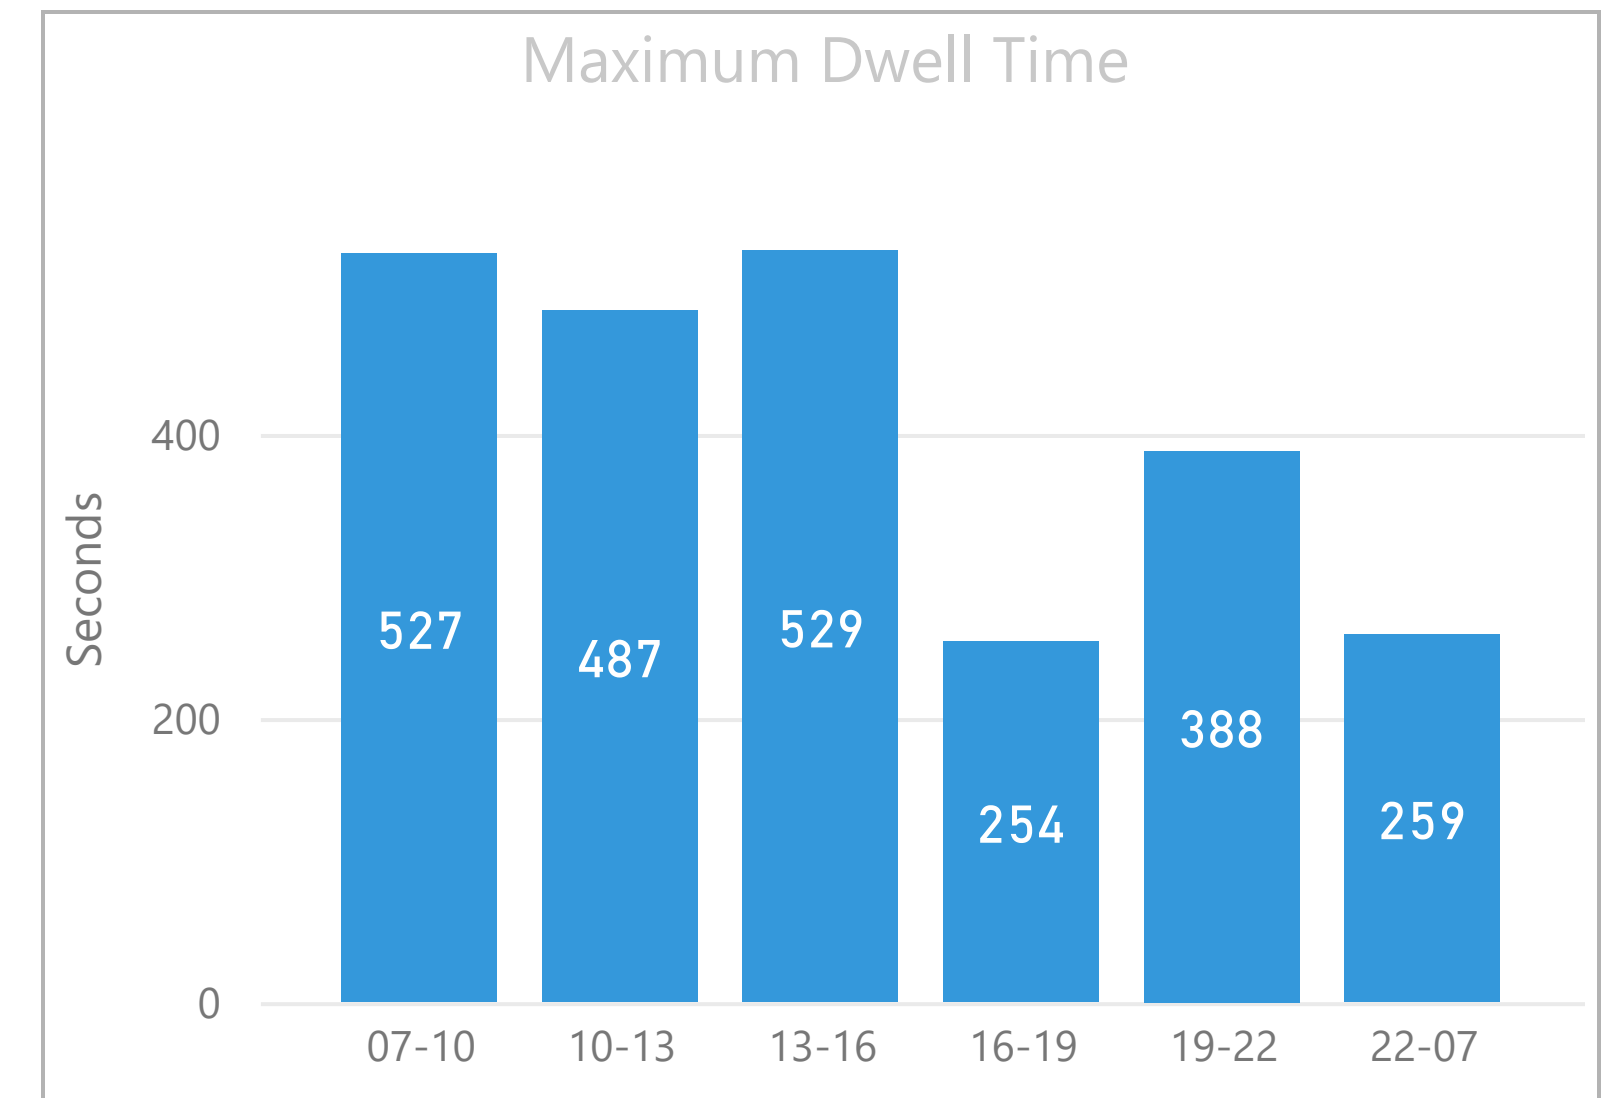

Period

Multiple selections

Week

All

● Primrose Street - 2113

Trips

Average Dwell Time

Maximum Dwell Time