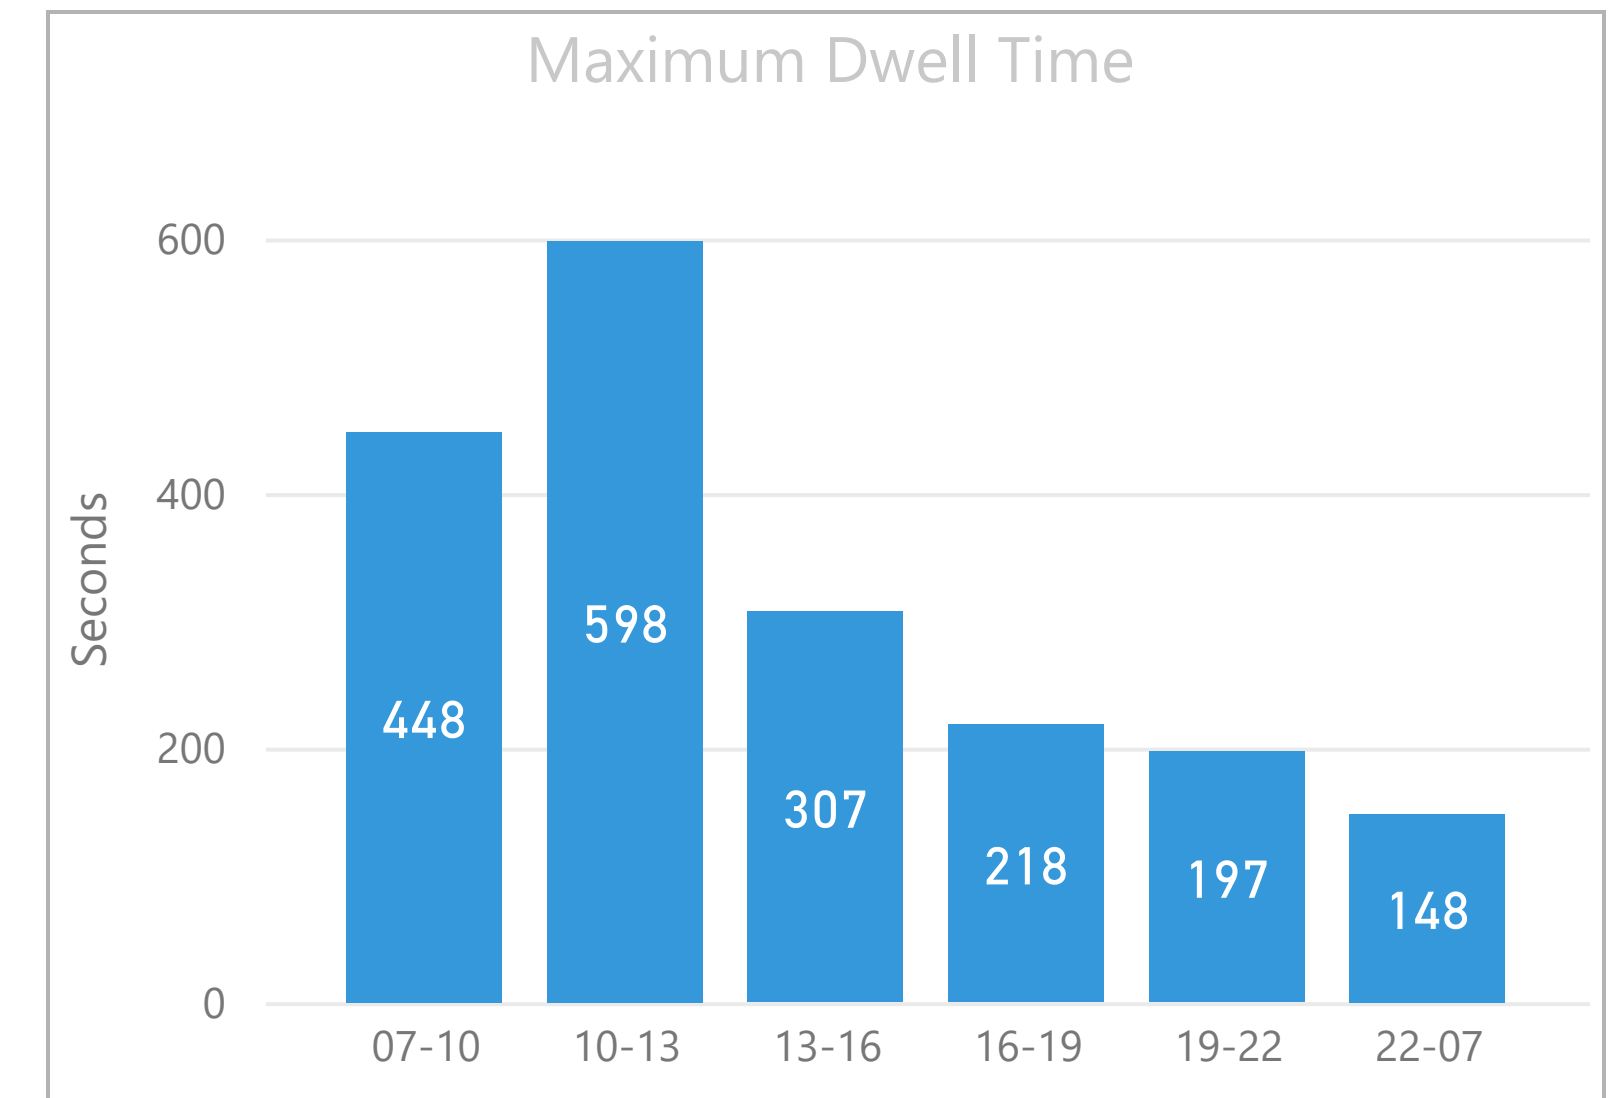

Period

Multiple selections

Week

All

Route

Search

- 8
- 26
- 35
- 42
- 47
- 48
- 78
- 135
- 149
- 205
- 242
- 344
- 388

No stop dwell time data available for first and last stops in each direction