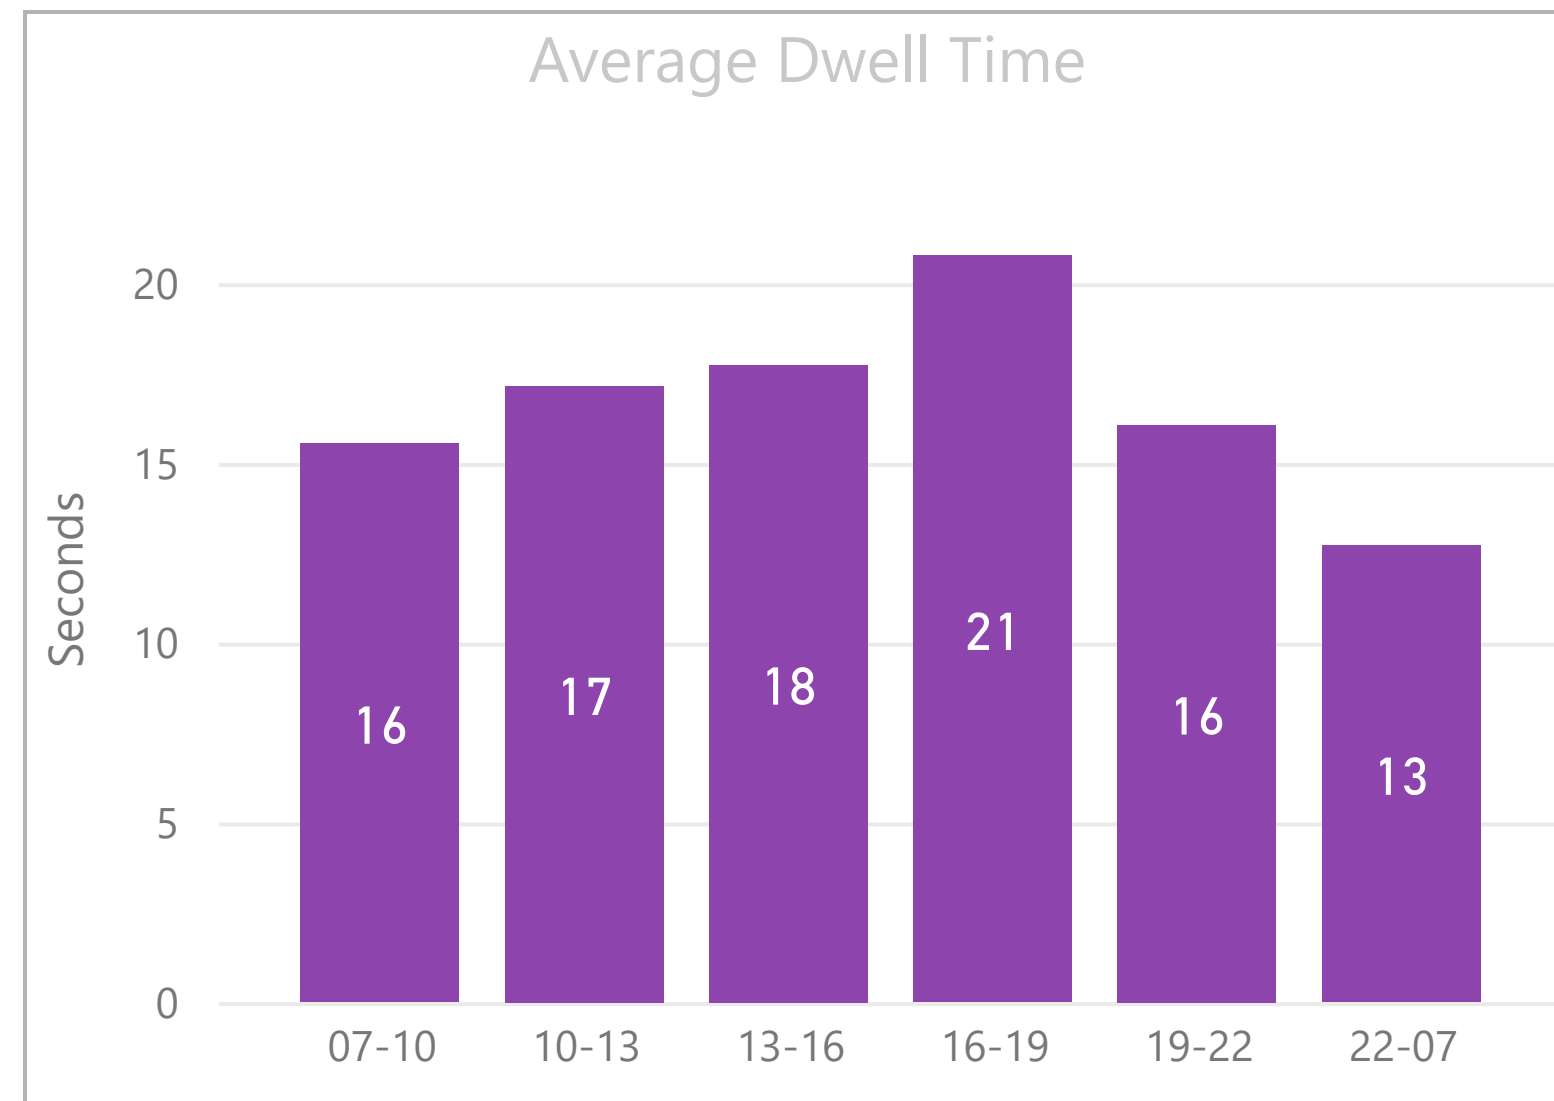

Period

Multiple selections

Week

All

Route

Search

- 8
- 26
- 35
- 42
- 47
- 48
- 78
- 135
- 149
- 205
- 242
- 344
- 388

No stop dwell time data available for first and last stops in each direction