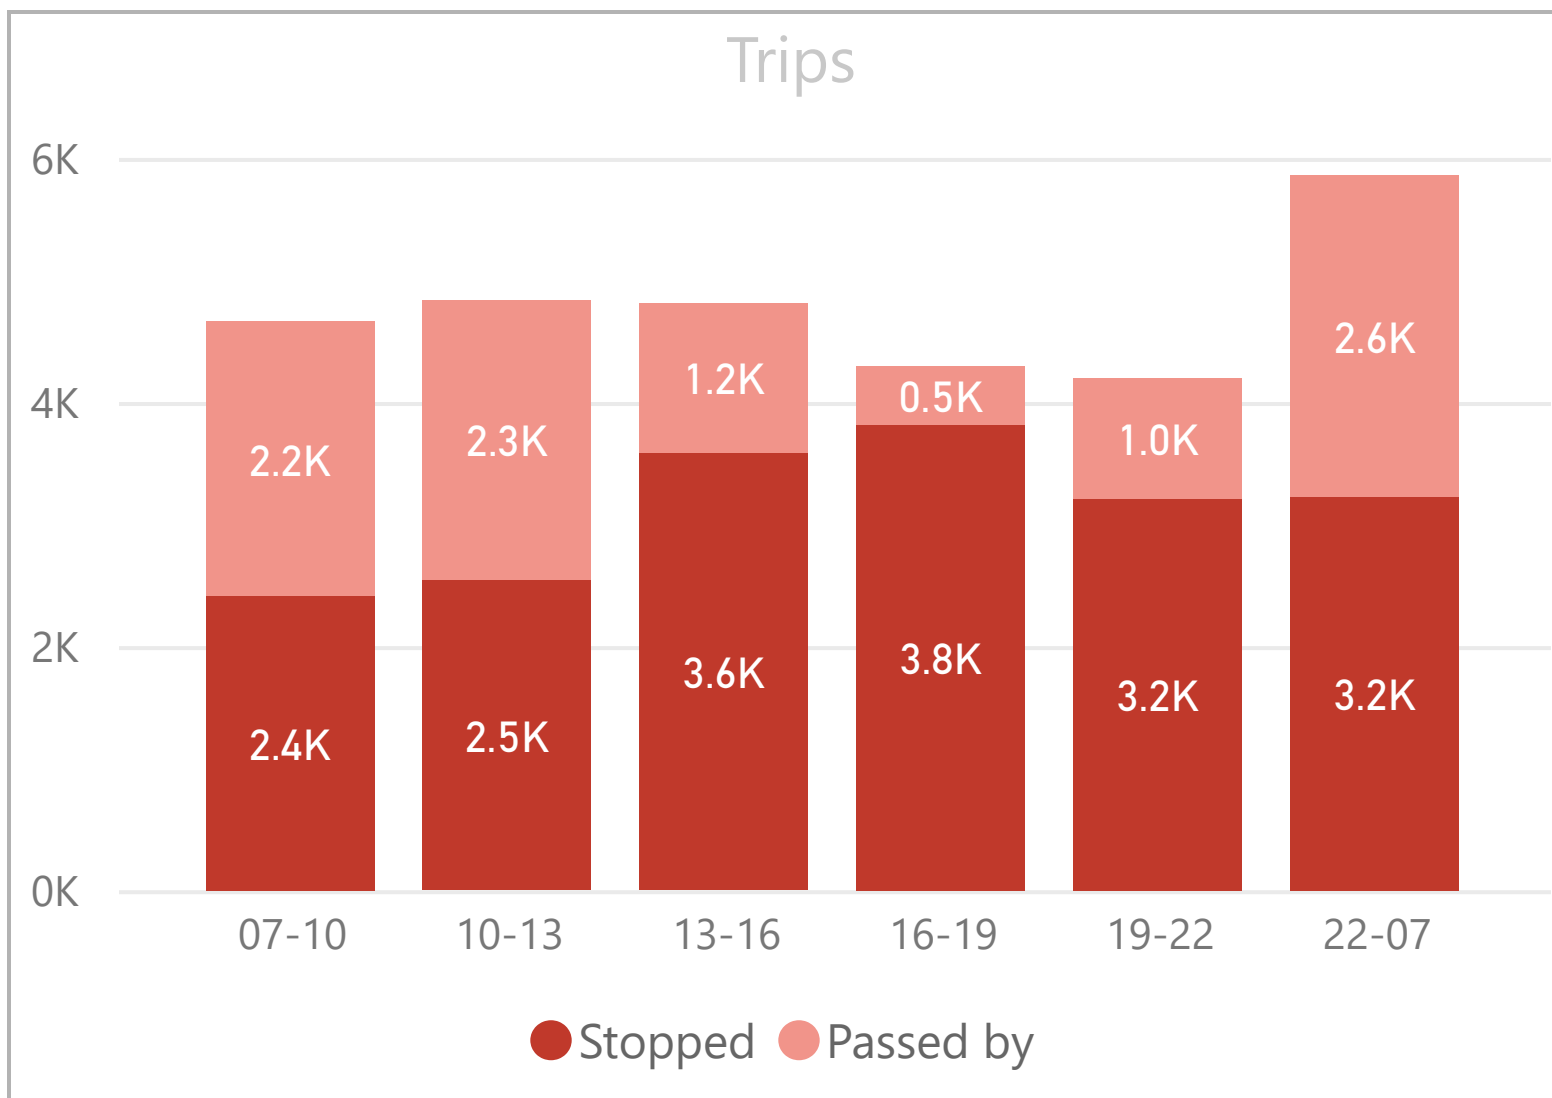

Period

Multiple selections

Week

All

Route

Search

- 8
- 26
- 35
- 42
- 47
- 48
- 78
- 135
- 149
- 205
- 242
- 344
- 388

No stop dwell time data available for first and last stops in each direction