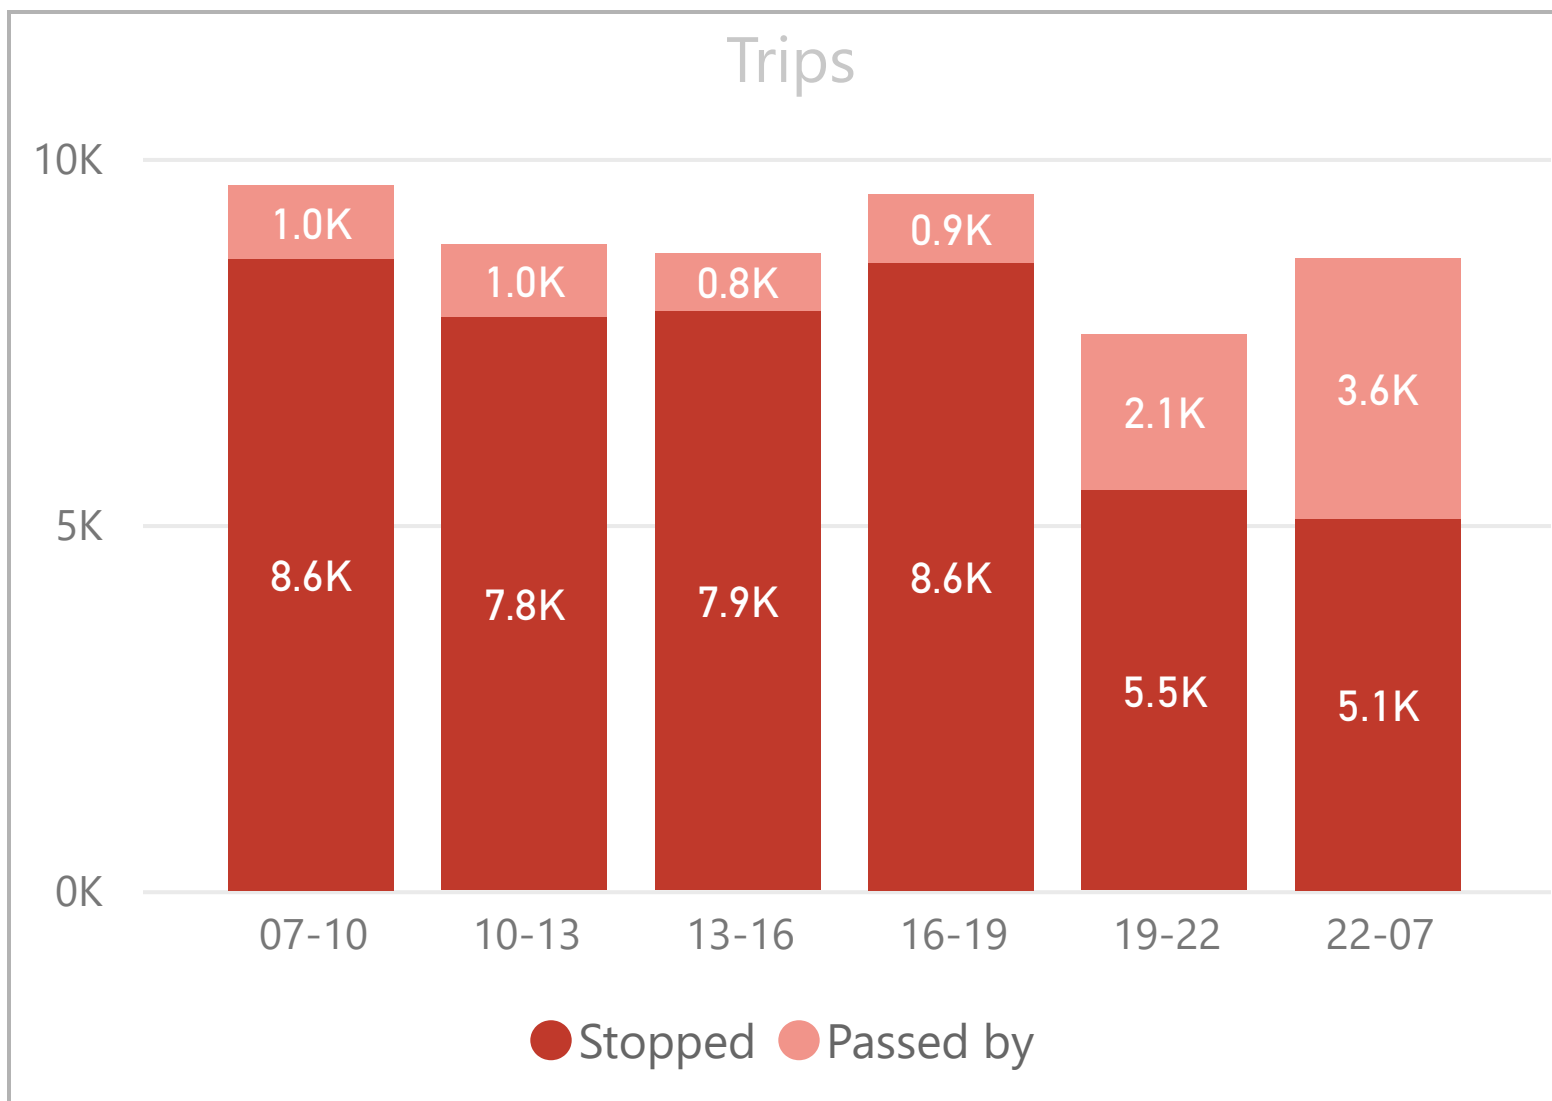

Period

Multiple selections

Week

All

Route

Search

- 8
- 26
- 35
- 42
- 47
- 48
- 78
- 135
- 149
- 205
- 242
- 344
- 388

No stop dwell time data available for first and last stops in each direction

Period

Multiple selections

Week

All

● Primrose Street - 2113

Trips

Average Dwell Time

Maximum Dwell Time