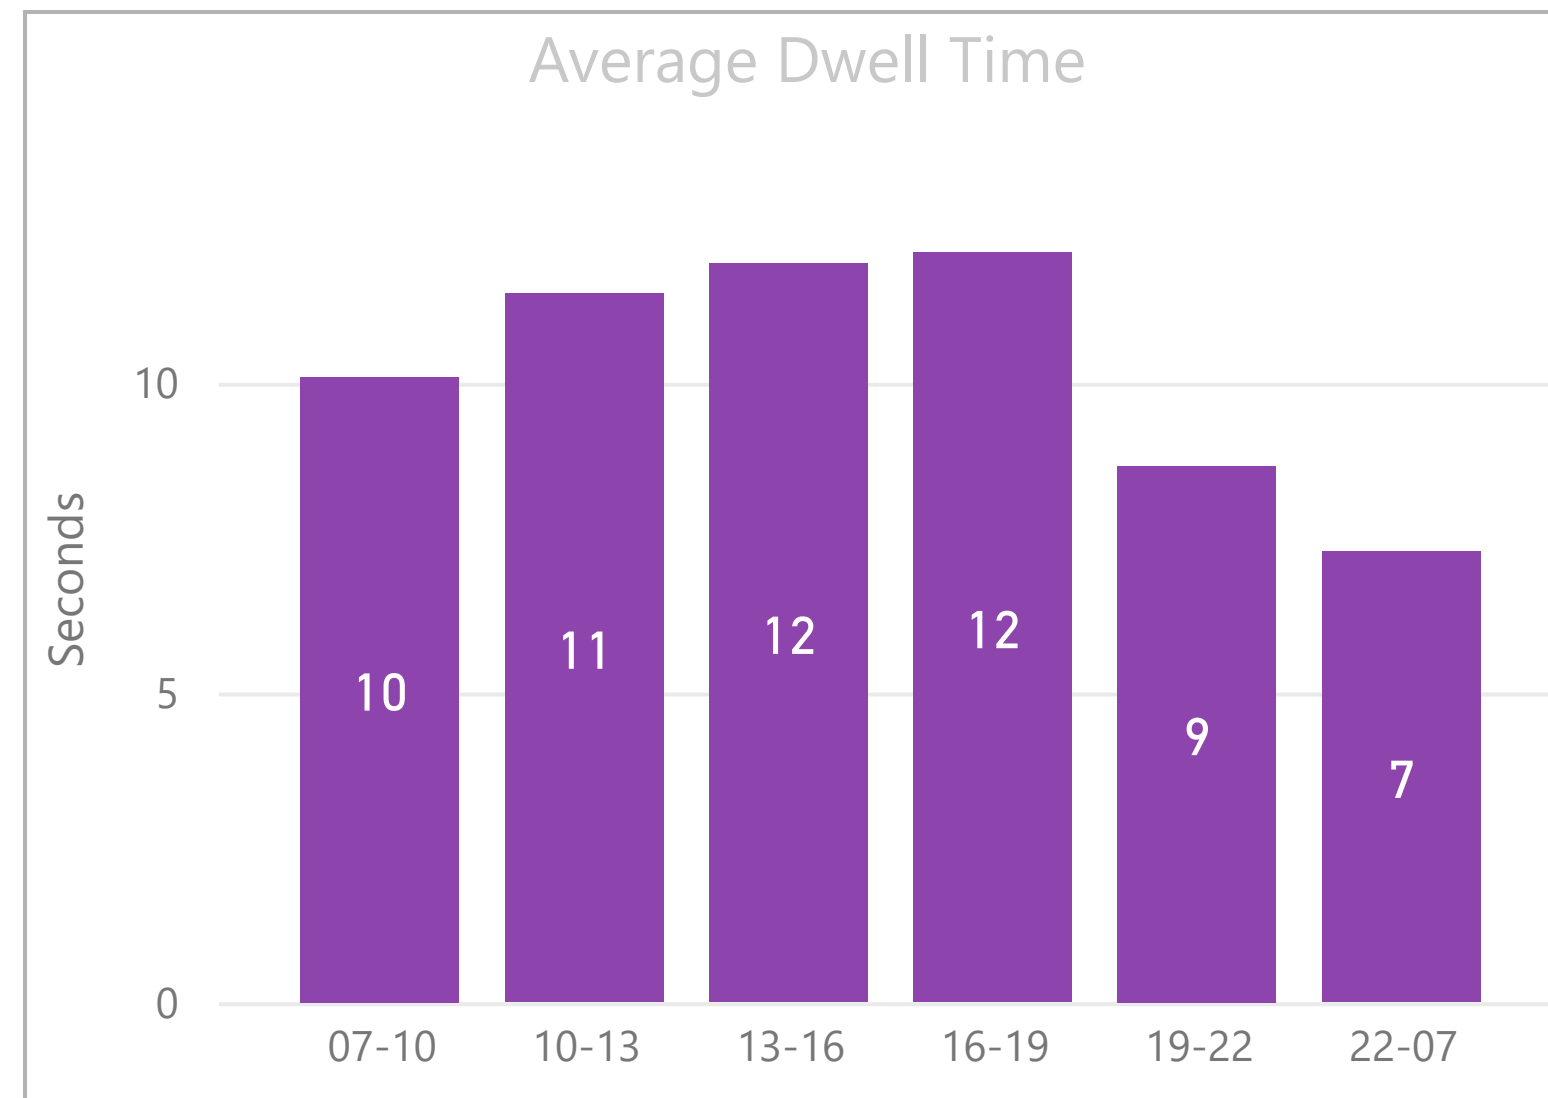

R851 Stop Dwell Time

Bus Stop

Search

- ☐ Adler Street - 2043
- ☐ Adler Street - BP5408
- ☐ Aldgate East Station - 33431
- ☐ Aldgate East Station - BP5244
- ☐ Altab Ali Park - 2043
- ☐ Altab Ali Park - BP5408

Period

Multiple selections

Week

All

Route

Search

- 8
- 26
- 35
- 42
- 47
- 48
- 78
- 135
- 149
- 205
- 242
- 344
- 388

No stop dwell time data available for first and last stops in each direction