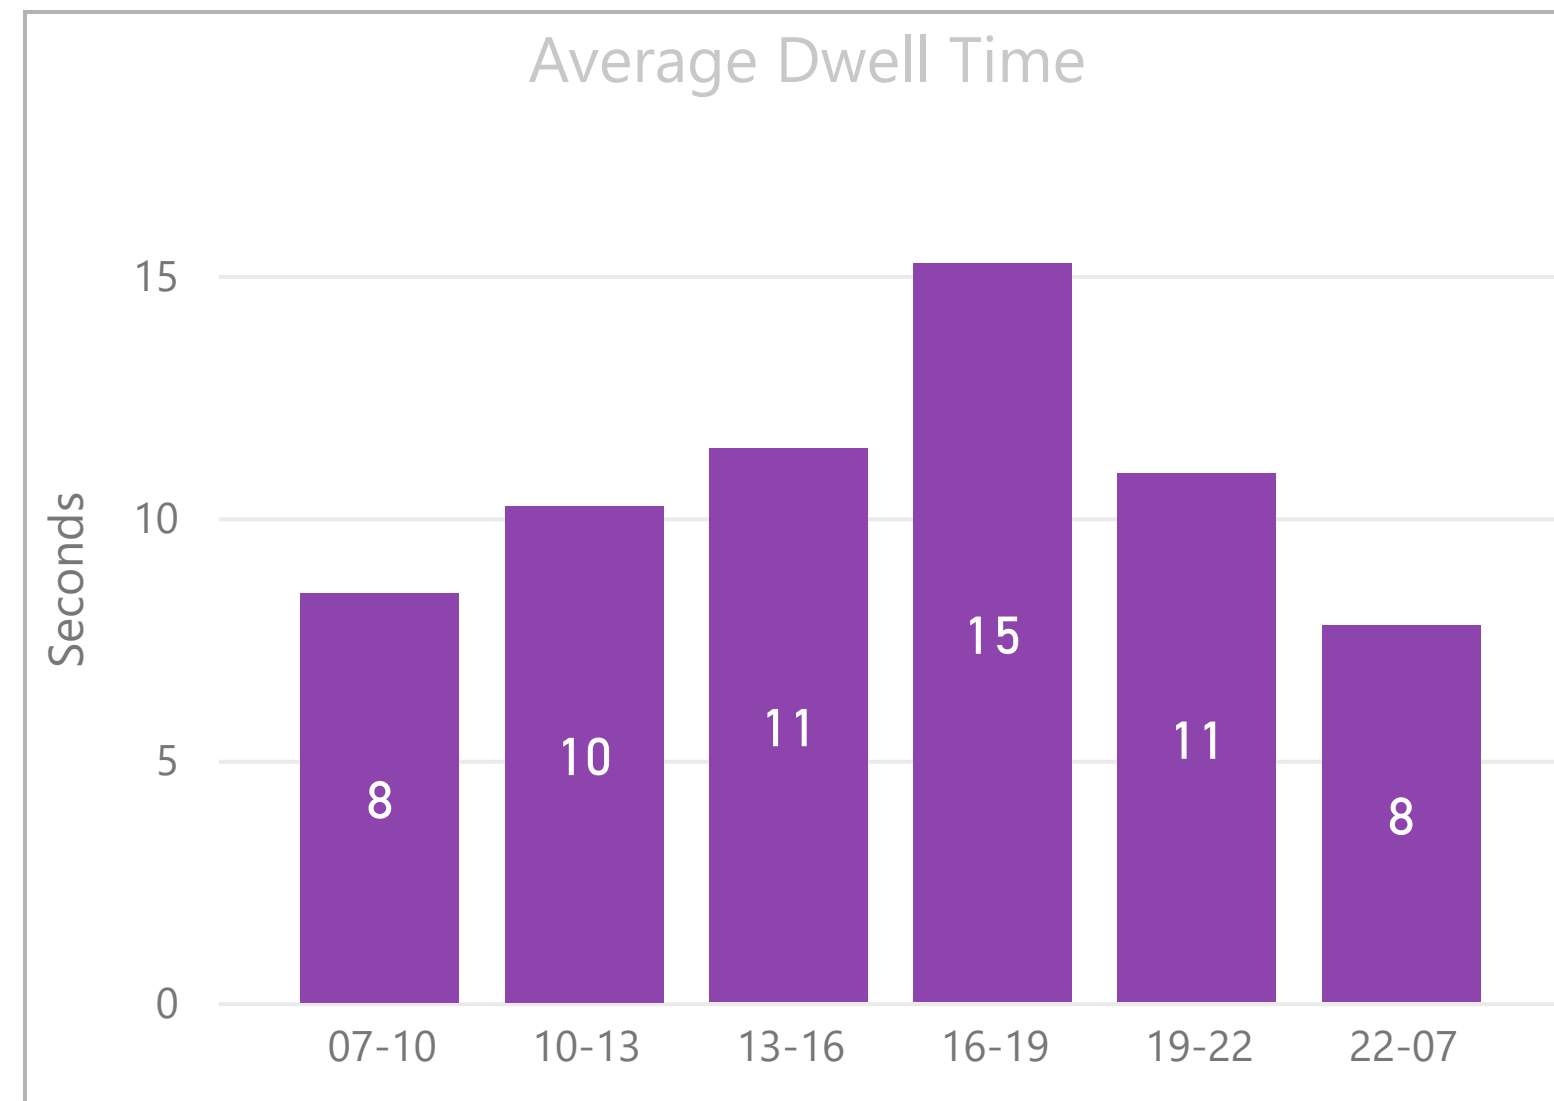

R851 Stop Dwell Time

Bus Stop

Search

- ☐ Abbey Street - 2581
- ☐ Abbey Street - 2584
- ☐ Aldgate Station - 33683
- ☐ Alscot Road - 13647
- ☐ Alscot Road - 13648
- ☐ Barsest Road - 13788

Period

Multiple selections

Week

All

Route

Search

- 8
- 26
- 35
- 42
- 47
- 48
- 78
- 135
- 149
- 205
- 242
- 344
- 388

No stop dwell time data available for first and last stops in each direction