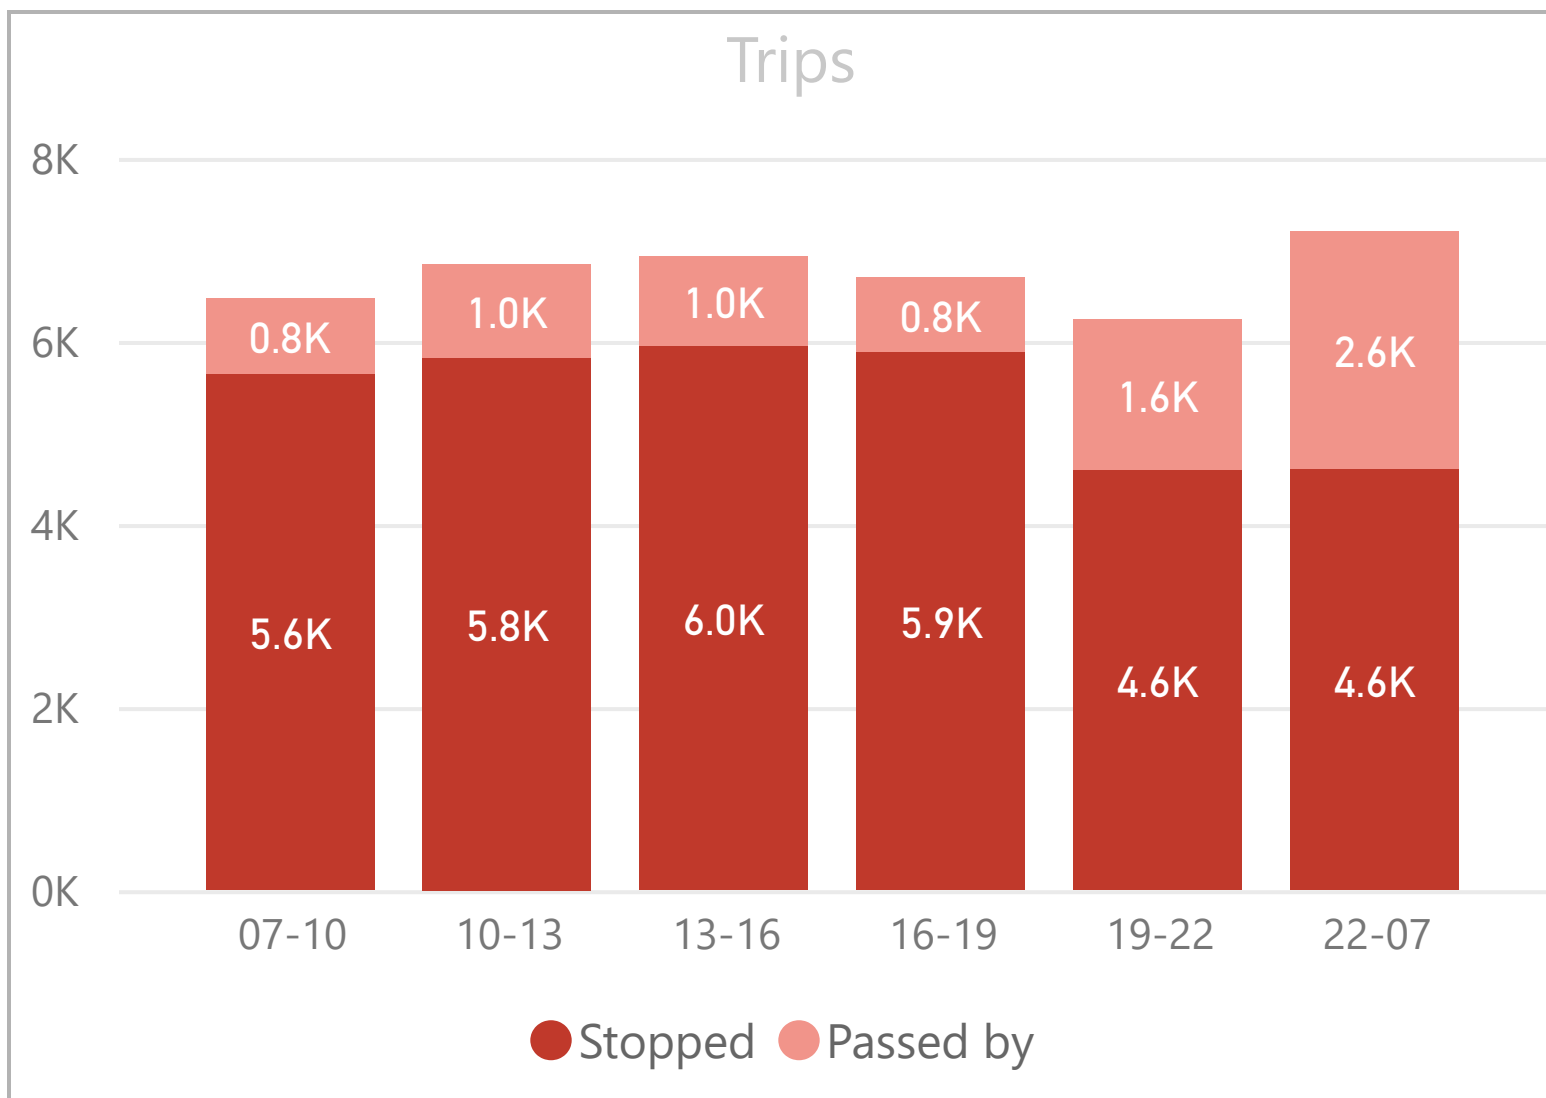

Week

All

Route

Search

8	26	35	42	47	48	78	135	149	205	242	344	388
---	----	----	----	----	----	----	-----	------------	-----	-----	-----	-----

No stop dwell time data available for first and last stops in each direction

R851 Stop Dwell Time

Bus Stop

Search

- Adler Street - 2043
- Adler Street - BP5408
- Aldgate East Station - 33431
- Aldgate East Station - BP5244
- Altab Ali Park - 2043
- Altab Ali Park - BP5408

Period

Multiple selections

Week

All

Route

Search

- 8
- 26
- 35
- 42
- 47
- 48
- 78
- 135
- 149
- 205
- 242
- 344
- 388

No stop dwell time data available for first and last stops in each direction

R851 Stop Dwell Time

Bus Stop

Period

Multiple selections

Week

All

Route

Search

- 8
- 26
- 35
- 42
- 47
- 48
- 78
- 135
- 149
- 205
- 242
- 344
- 388

No stop dwell time data available for first and last stops in each direction