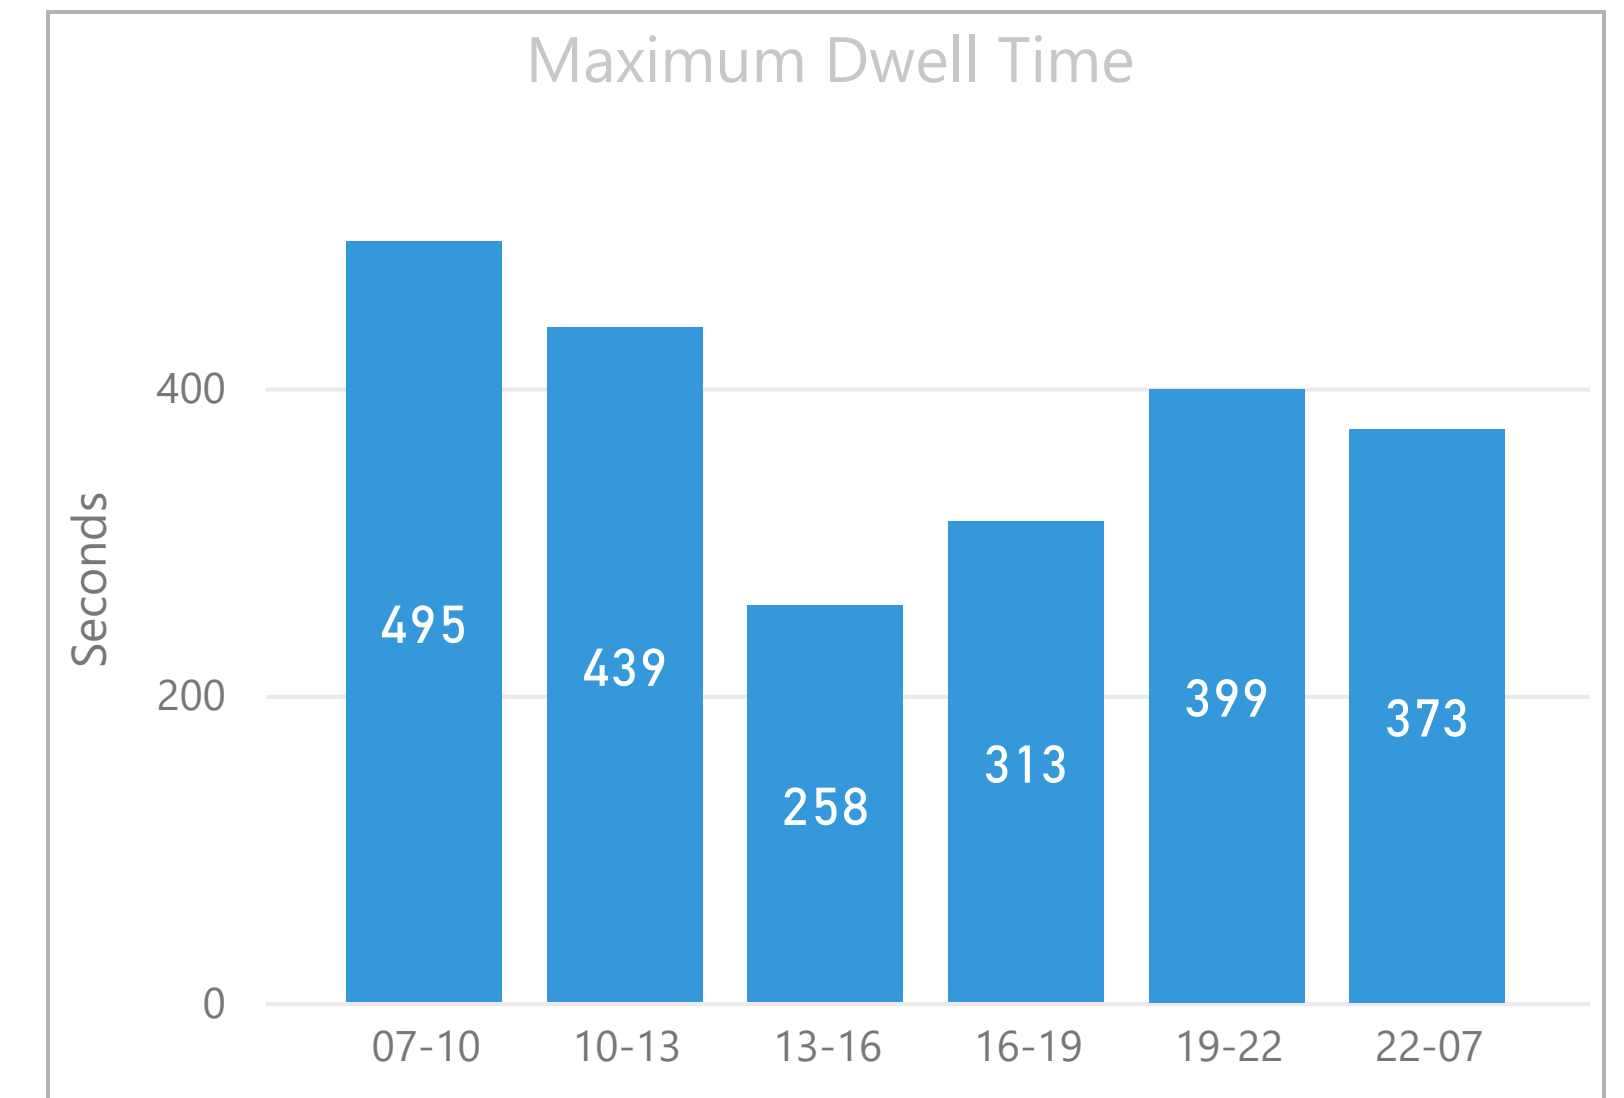

Period

Multiple selections

Week

All

Route

Search

- 8
- 26
- 35
- 42
- 47
- 48
- 78
- 135
- 149
- 205
- 242
- 344
- 388

No stop dwell time data available for first and last stops in each direction