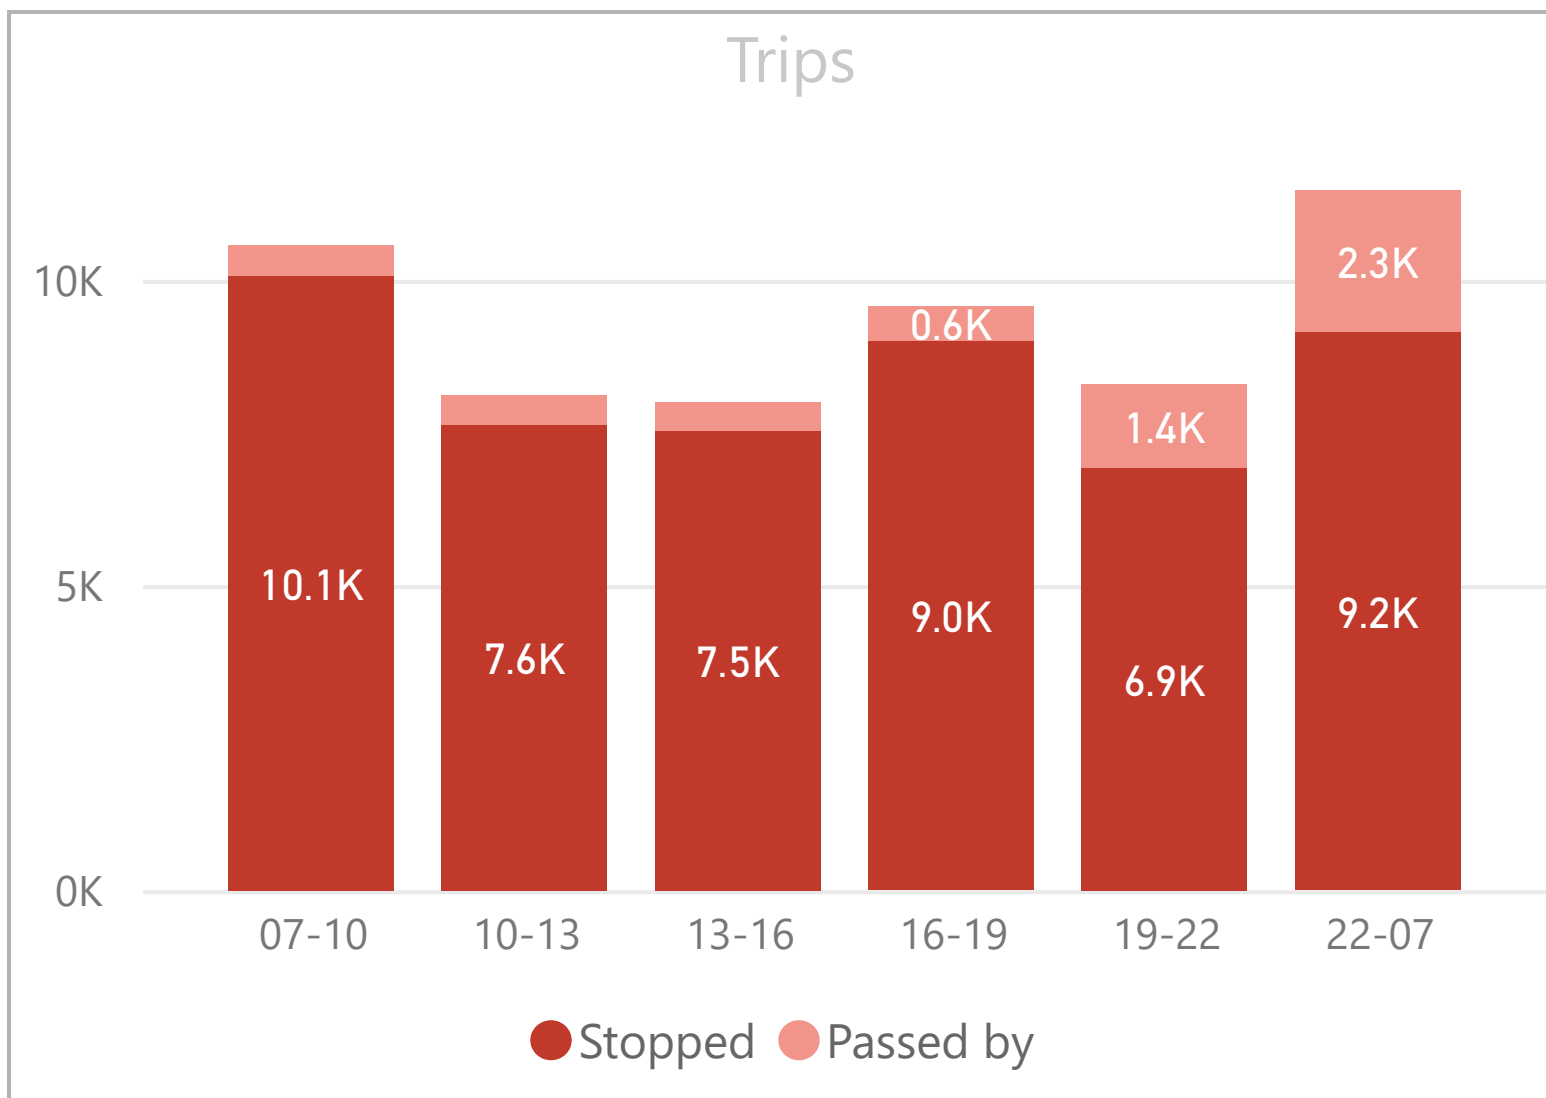

Period

Multiple selections

Week

All

Route

Search

- 8
- 26
- 35
- 42
- 47
- 48
- 78
- 135
- 149
- 205
- 242
- 344
- 388

No stop dwell time data available for first and last stops in each direction

R851 Stop Dwell Time

Bus Stop

Search

- Amhurst Road - 34888
- Angel Corner - 12313
- Angel Corner - R0323
- Brantwood Road - 12322
- Brettenham Road - 12314
- Brettenham Road - BP6012

Period

Multiple selections

Week

All

Route

Search

8	26	35	42	47	48	78	135	149	205	242	344	388
---	----	----	----	----	----	----	-----	------------	-----	-----	-----	-----

No stop dwell time data available for first and last stops in each direction