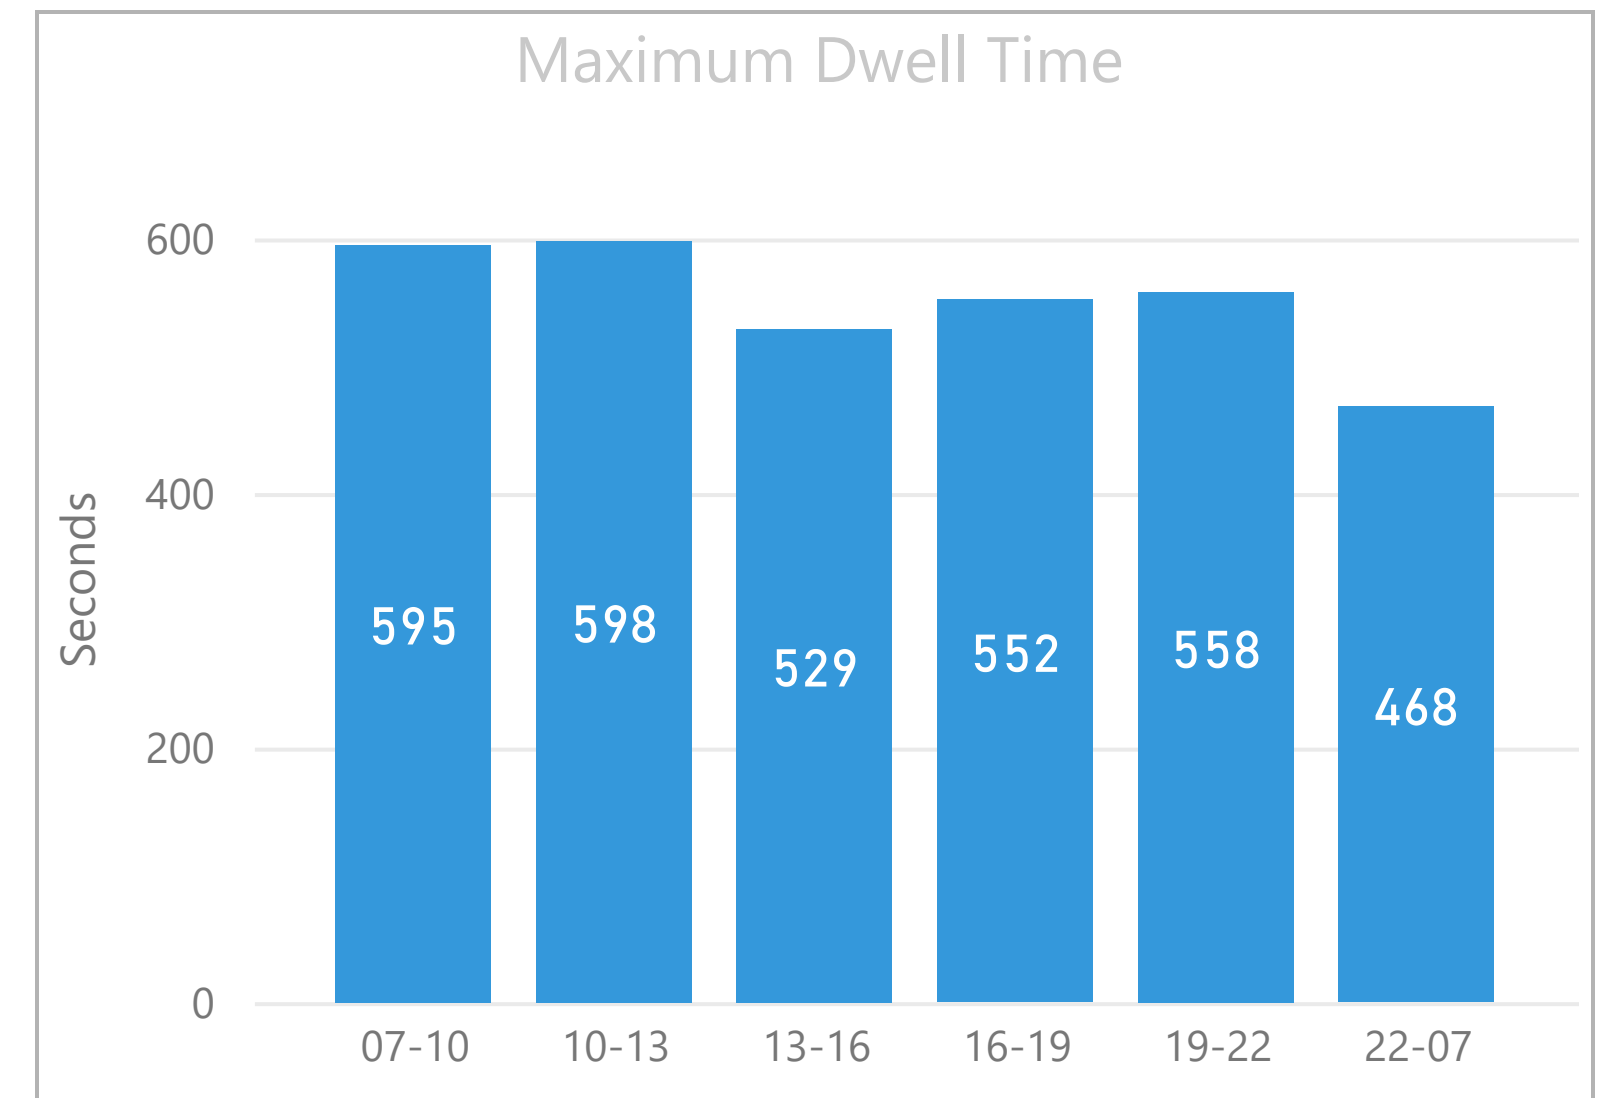

R851 Stop Dwell Time

Bus Stop

Search

- ☐ Abbey Street - 2581
- ☐ Abbey Street - 2584
- ☐ Abbots Lane - R0049
- ☐ Abinger Grove - 25916
- ☐ Abinger Grove - 25917
- ☐ Adler Street - 2043

Period

Multiple selections

Week

All

Route

Search

No stop dwell time data available for first and last stops in each direction