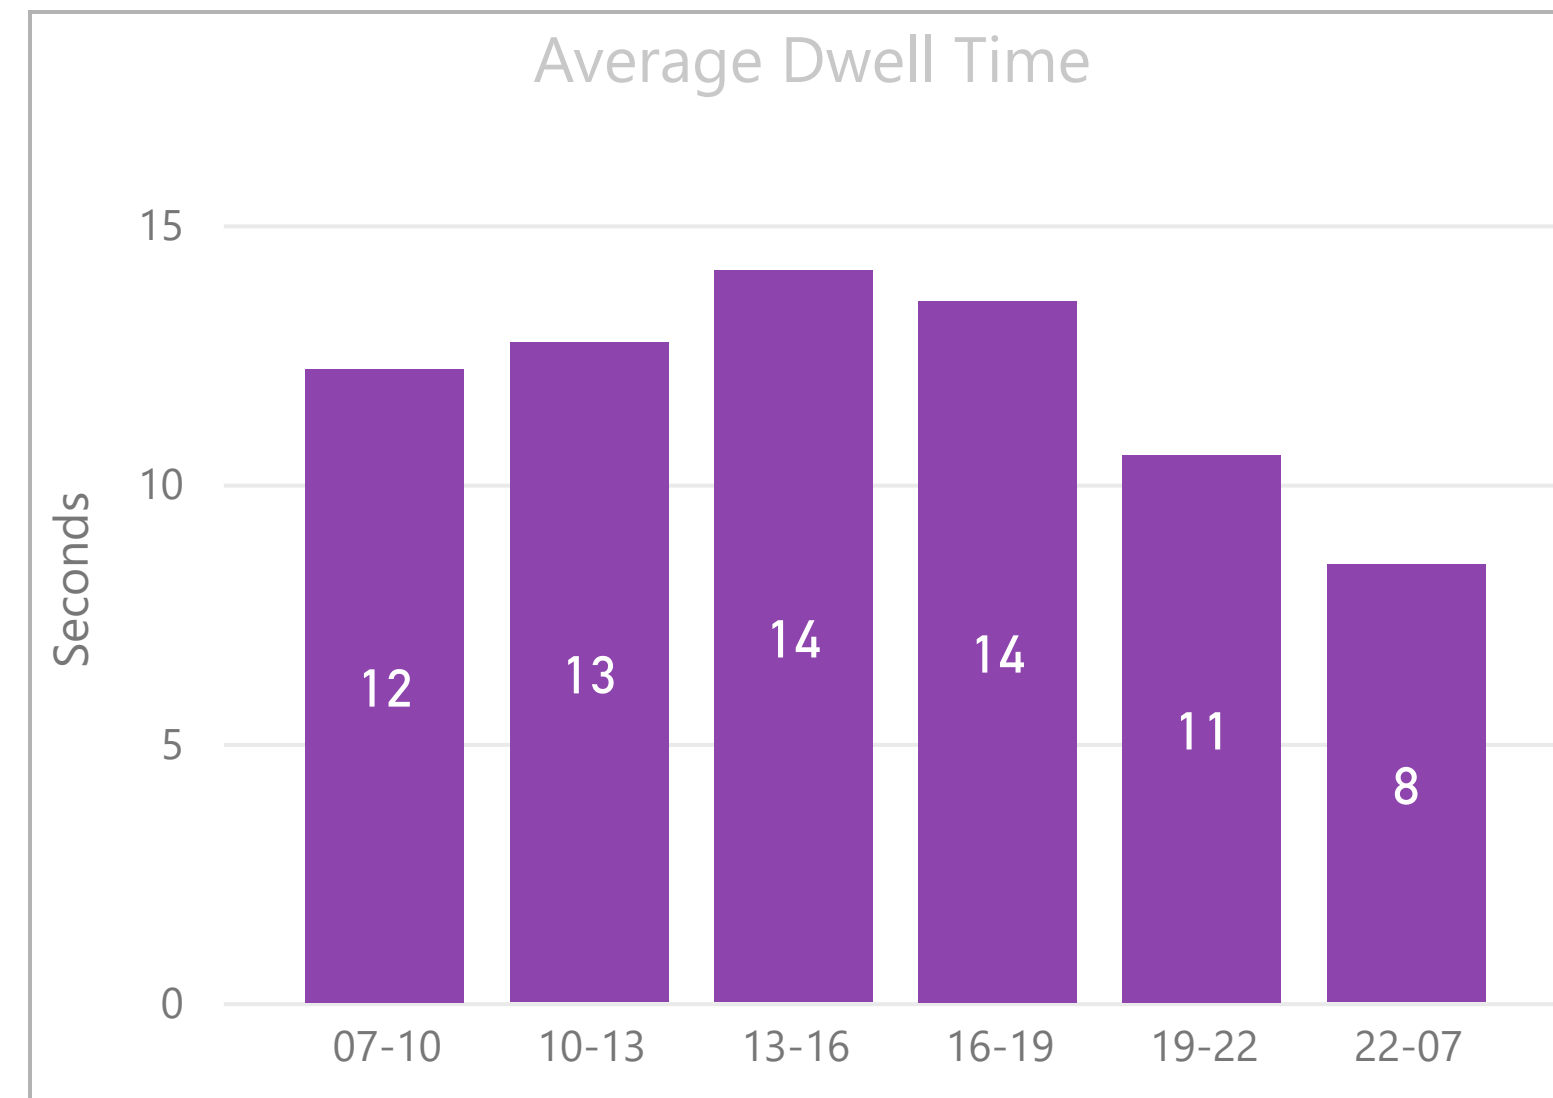

Period

Multiple selections

Week

All

Route

Search

- 8
- 26
- 35
- 42
- 47
- 48
- 78
- 135
- 149
- 205
- 242
- 344
- 388

No stop dwell time data available for first and last stops in each direction