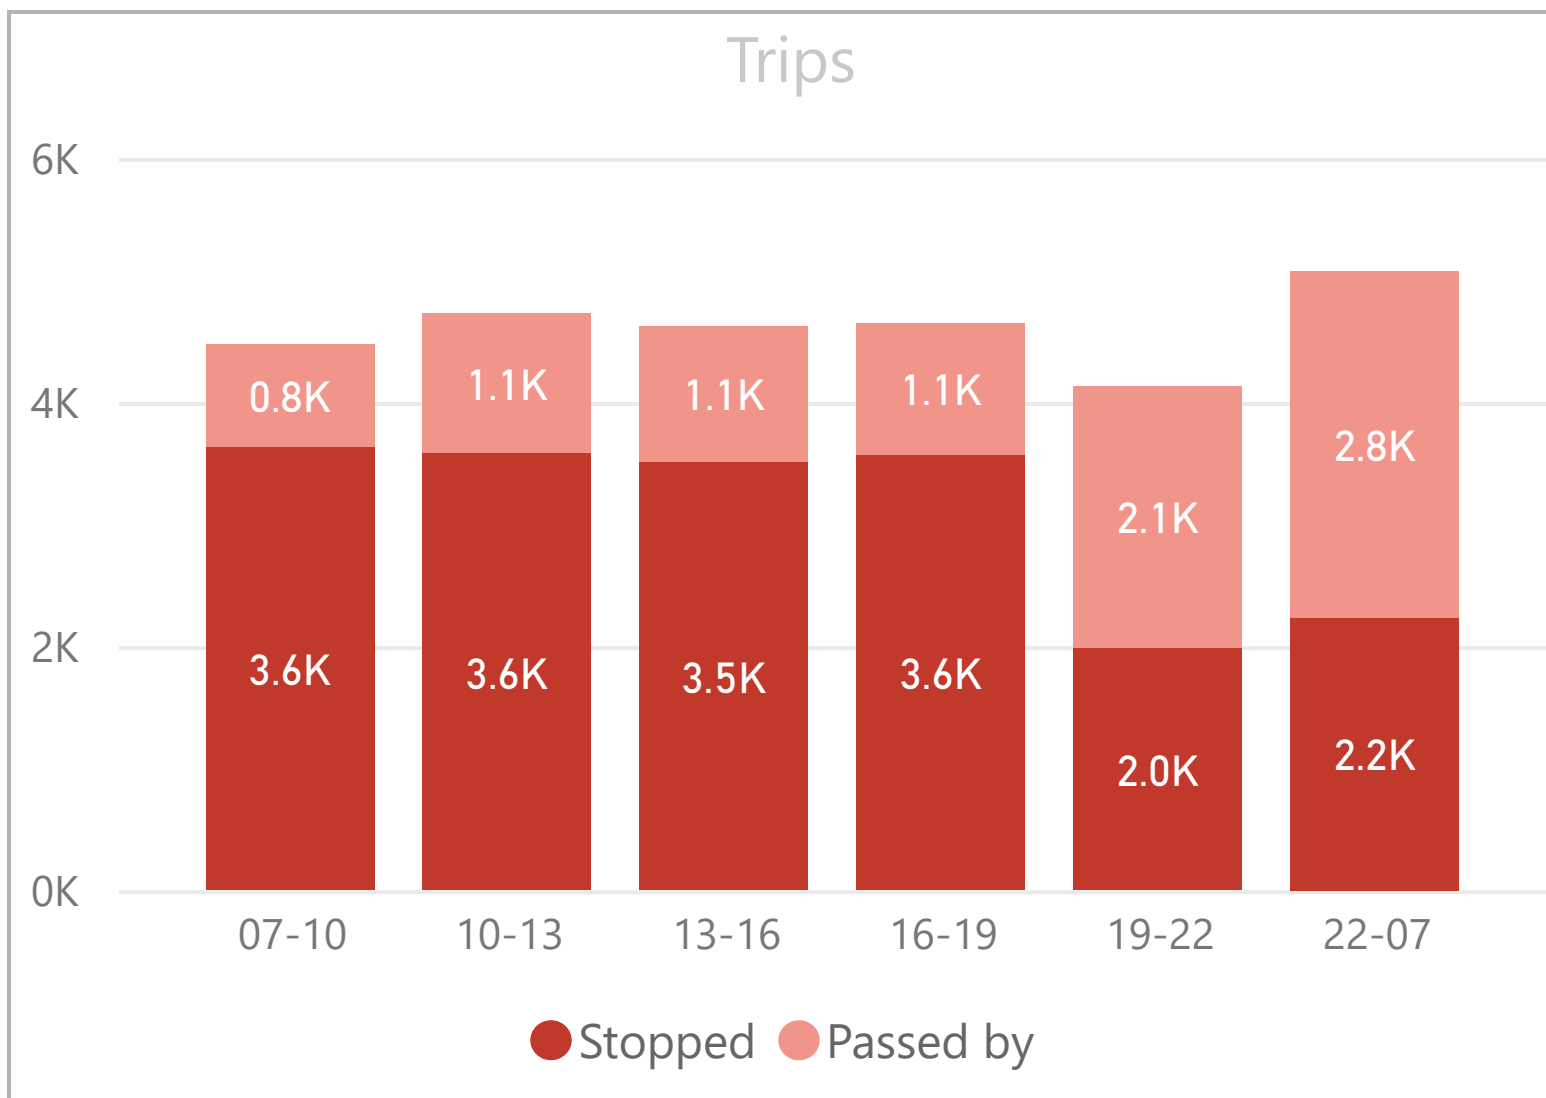

Period

Multiple selections

Week

All

Route

Search

- 8
- 26
- 35
- 42
- 47
- 48
- 78
- 135
- 149
- 205
- 242
- 344
- 388

No stop dwell time data available for first and last stops in each direction

R851 Stop Dwell Time

Bus Stop

Search

- All Hallows Church - 33891
- Barnet Grove - 18061
- Barnet Grove - 4614
- Bethnal Green Station - 4613
- Bethnal Green Station - 4615
- Bethnal Grn Rd / Shoreditch High St Stn - 18058