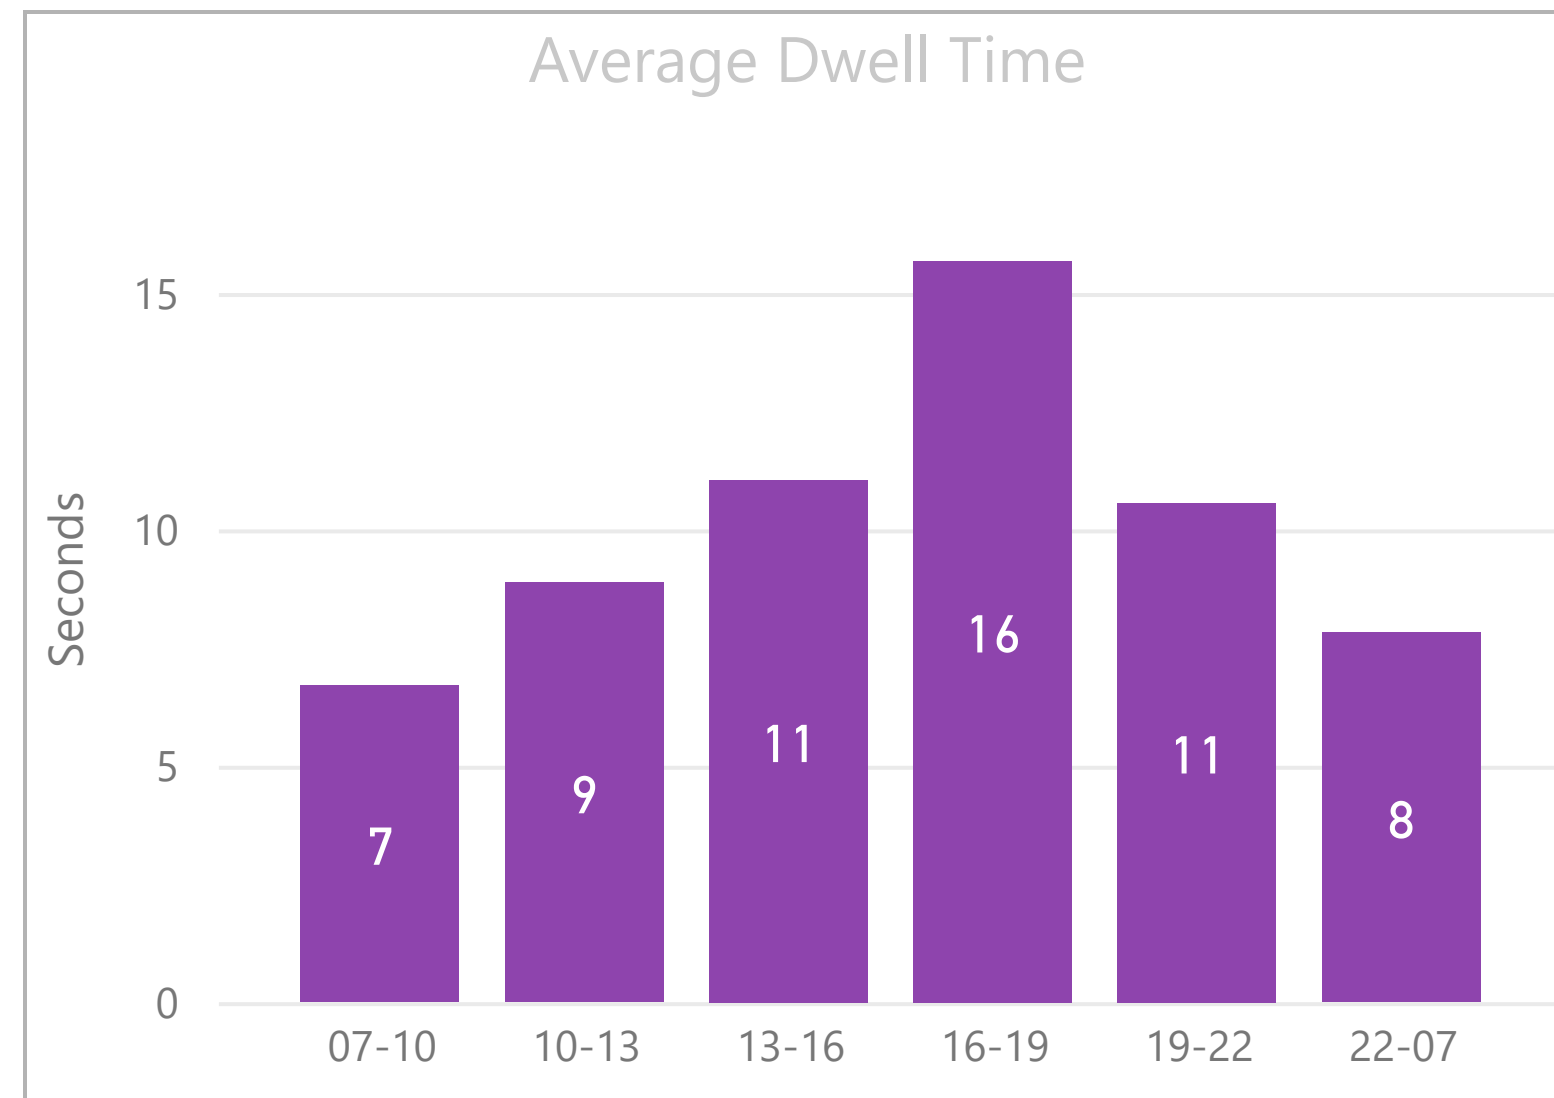

Period

Multiple selections

Week

All

Route

Search

- 8
- 26
- 35
- 42
- 47
- 48
- 78
- 135
- 149
- 205
- 242
- 344
- 388

No stop dwell time data available for first and last stops in each direction