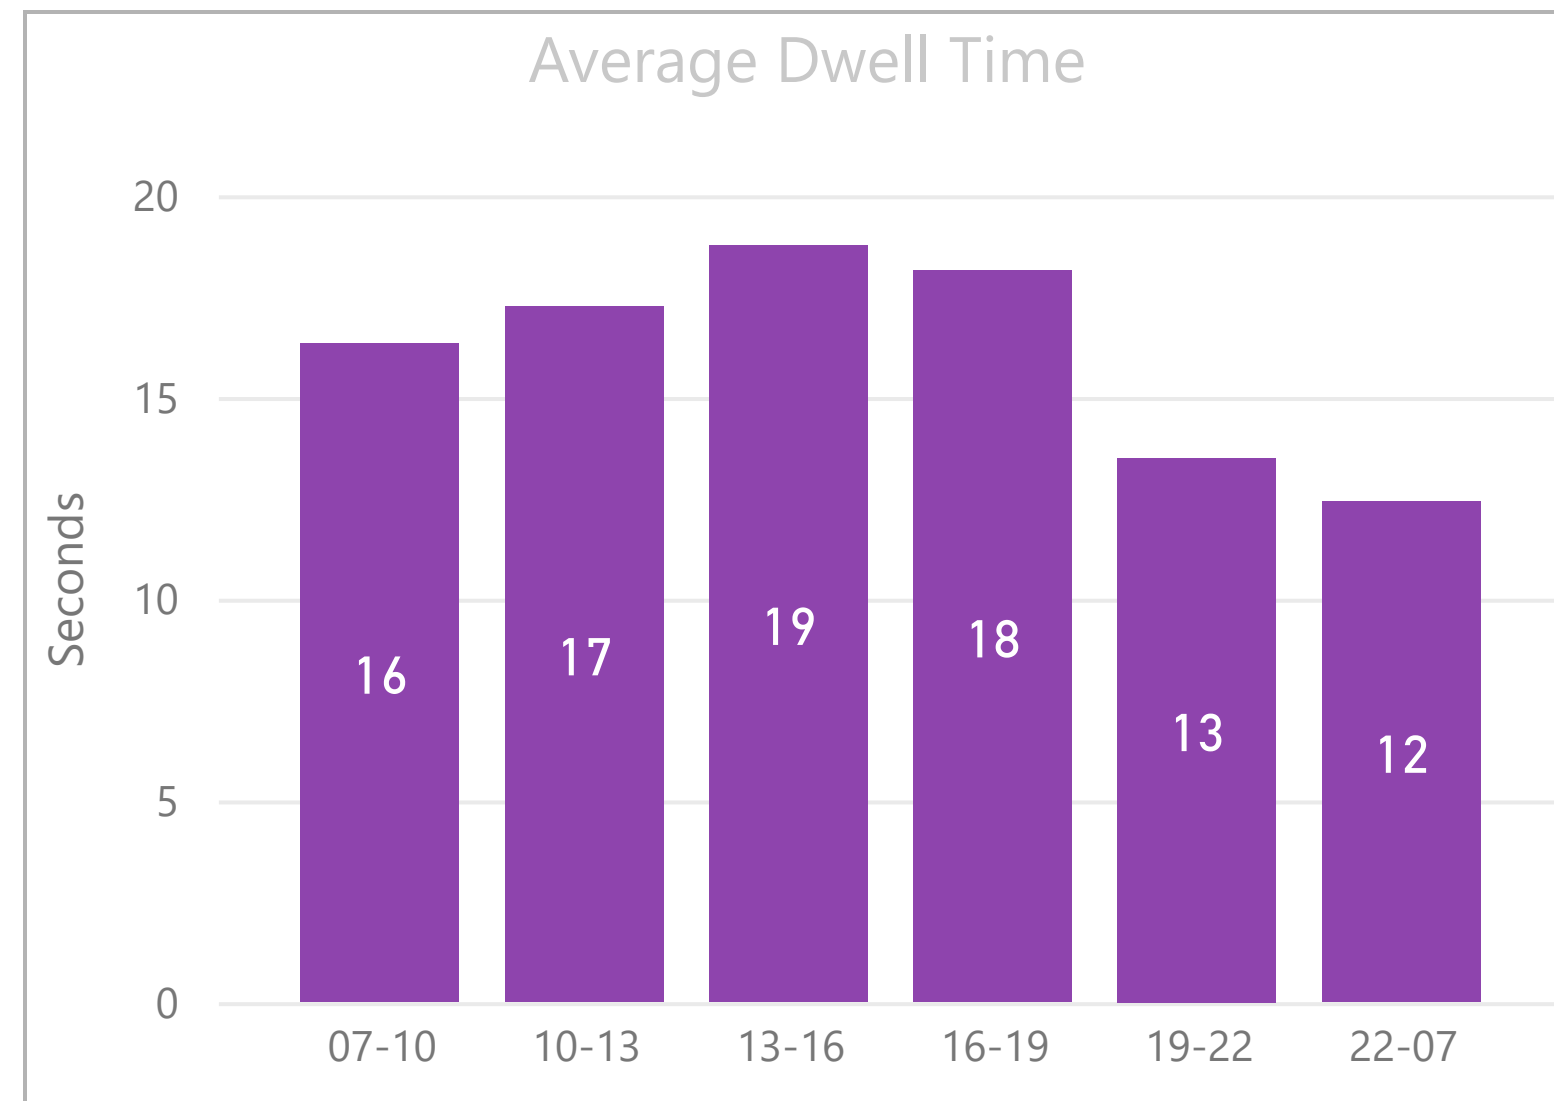

Period

Multiple selections

Week

All

Route

Search

- 8
- 26
- 35
- 42
- 47
- 48
- 78
- 135
- 149
- 205
- 242
- 344
- 388

No stop dwell time data available for first and last stops in each direction