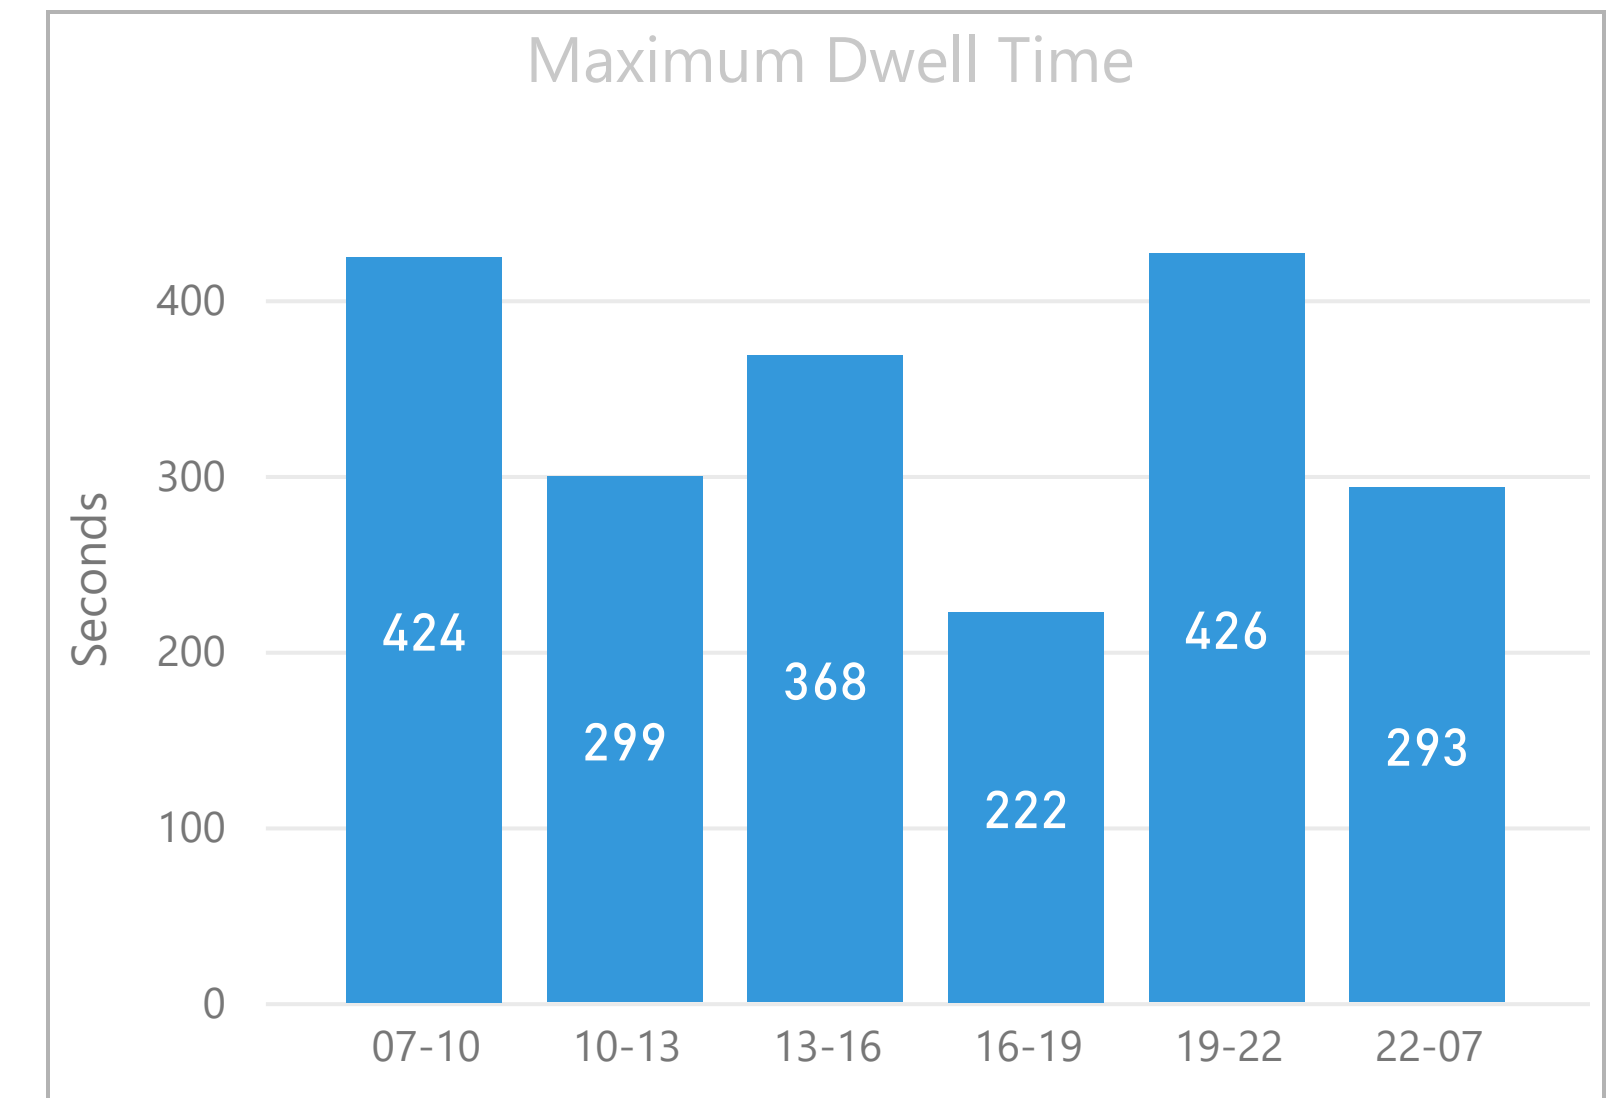

Period

Multiple selections

Week

All

Route

Search

- 8
- 26
- 35
- 42
- 47
- 48
- 78
- 135
- 149
- 205
- 242
- 344
- 388

No stop dwell time data available for first and last stops in each direction