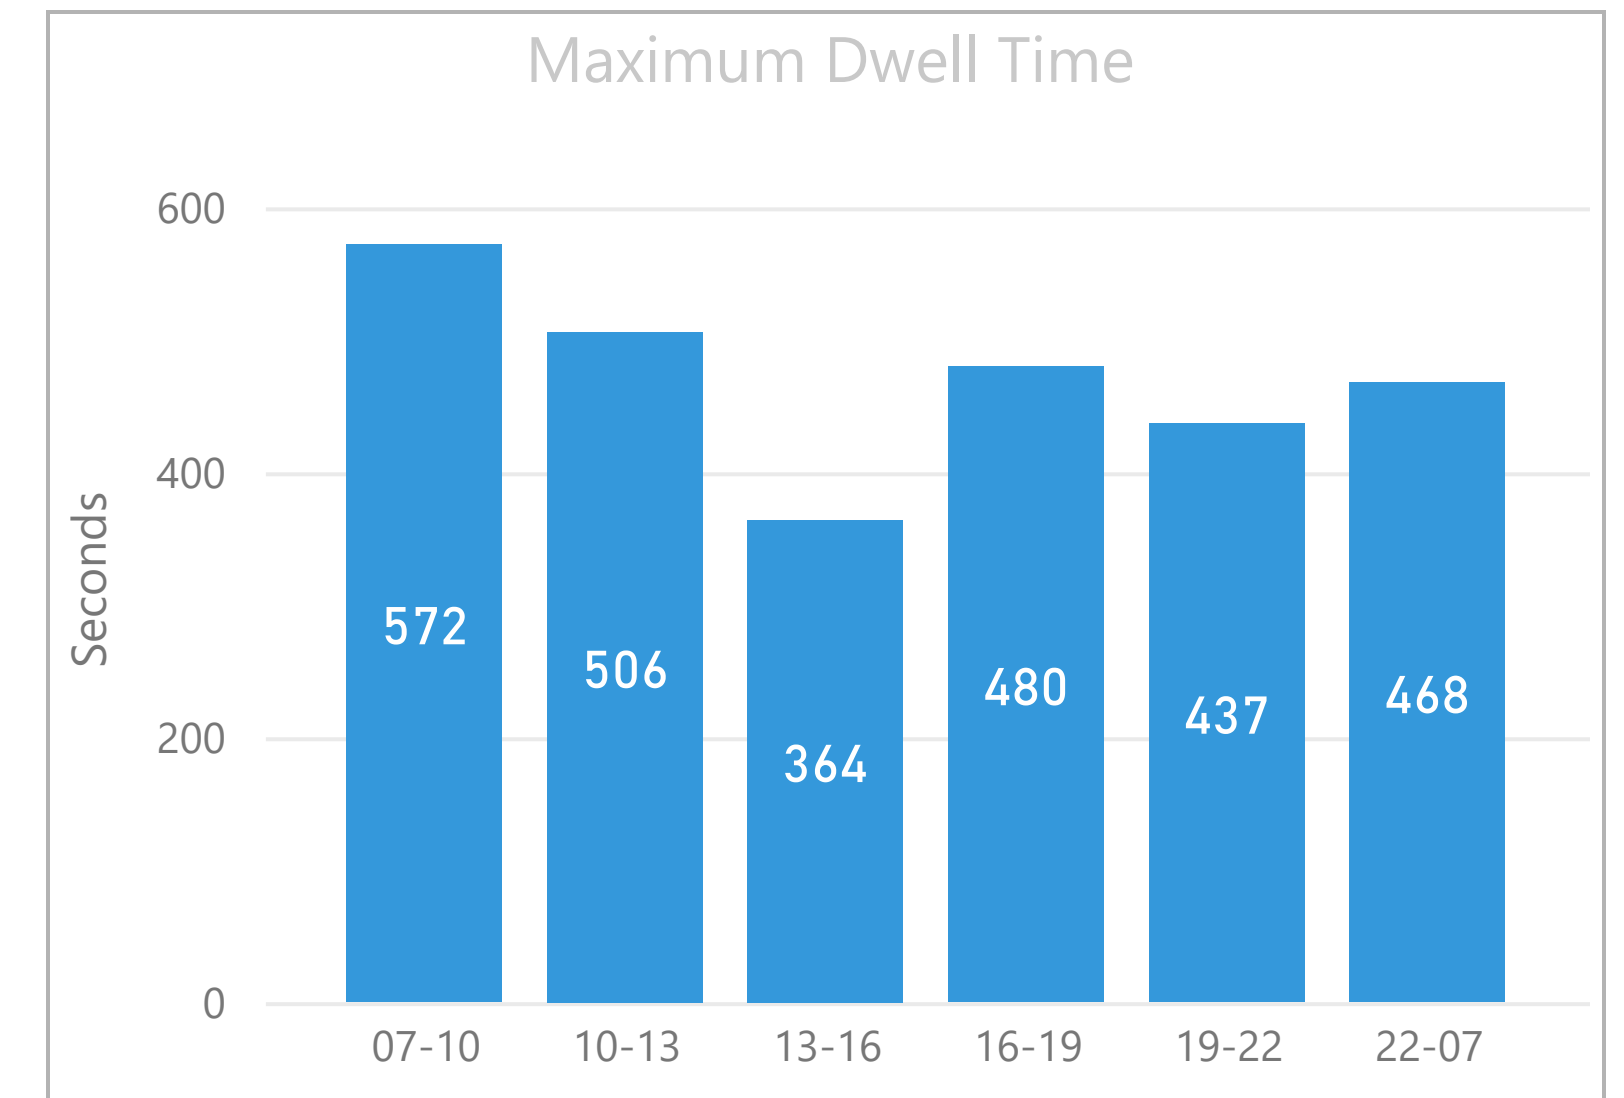

Week

All

Route

Search

8	26	35	42	47	48	78	135	149	205	242	344	388
---	----	----	----	----	----	----	-----	------------	-----	-----	-----	-----

No stop dwell time data available for first and last stops in each direction