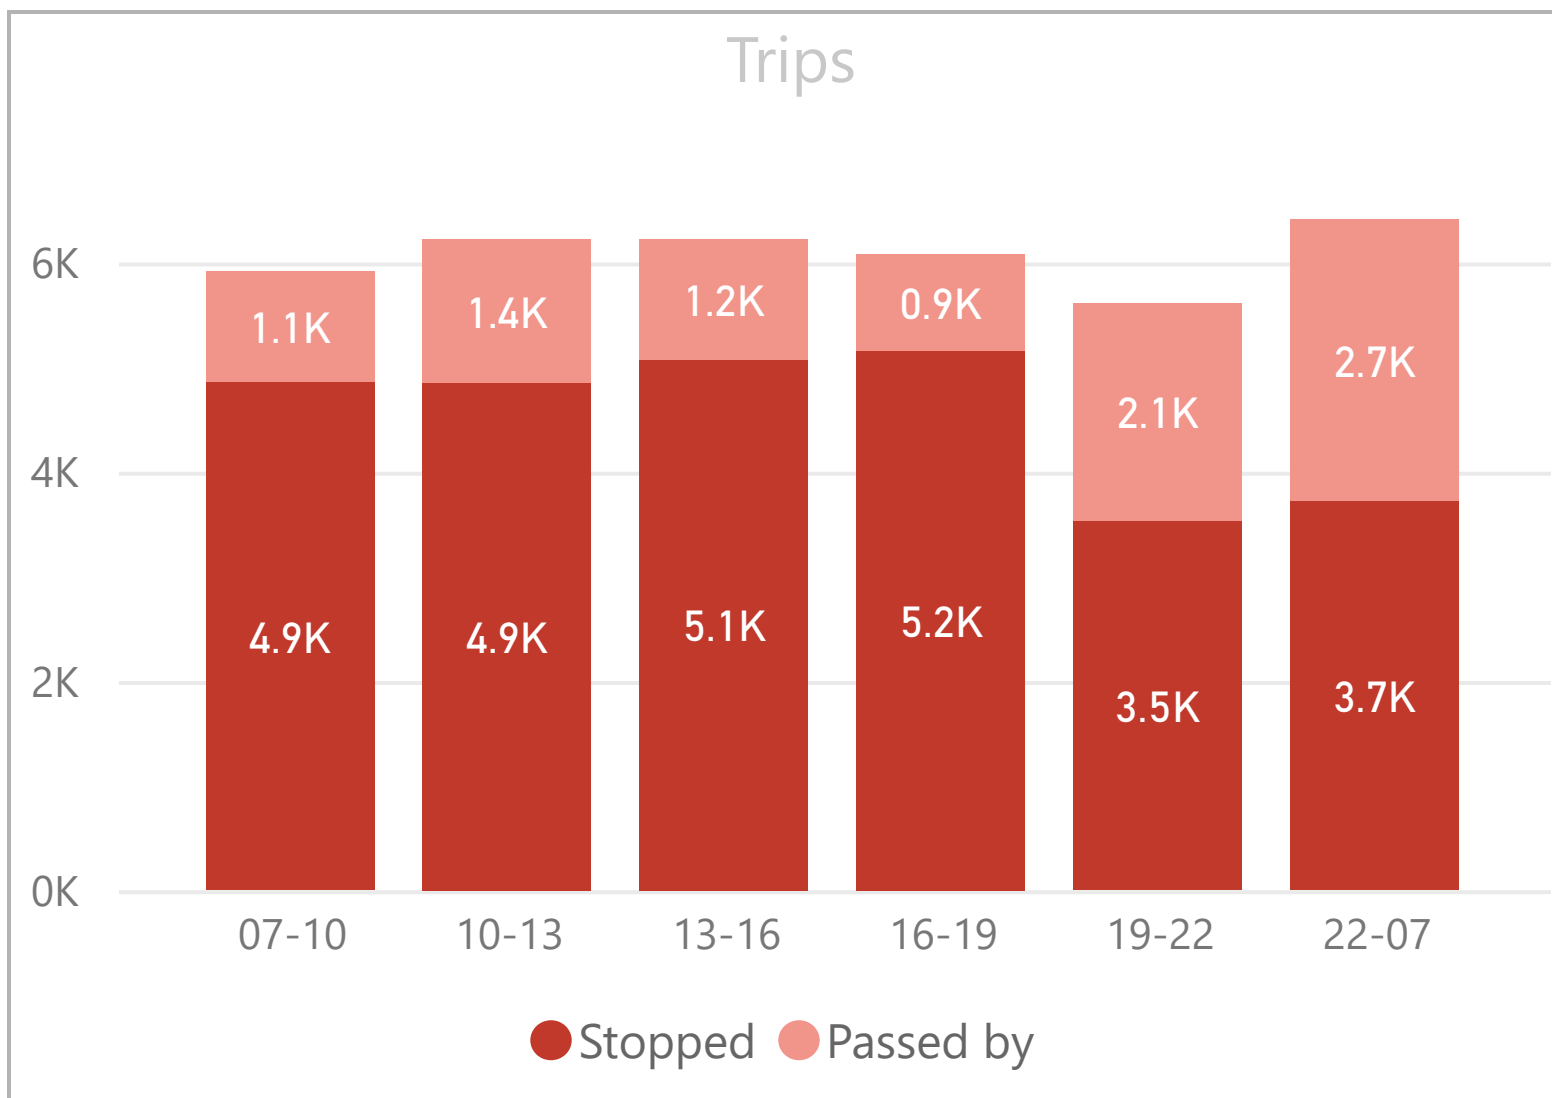

Period

Multiple selections

Week

All

Route

Search

- 8
- 26
- 35
- 42
- 47
- 48
- 78
- 135
- 149
- 205
- 242
- 344
- 388

No stop dwell time data available for first and last stops in each direction

Period

Multiple selections

Week

All

● Primrose Street - 2113

Trips

Average Dwell Time

Maximum Dwell Time