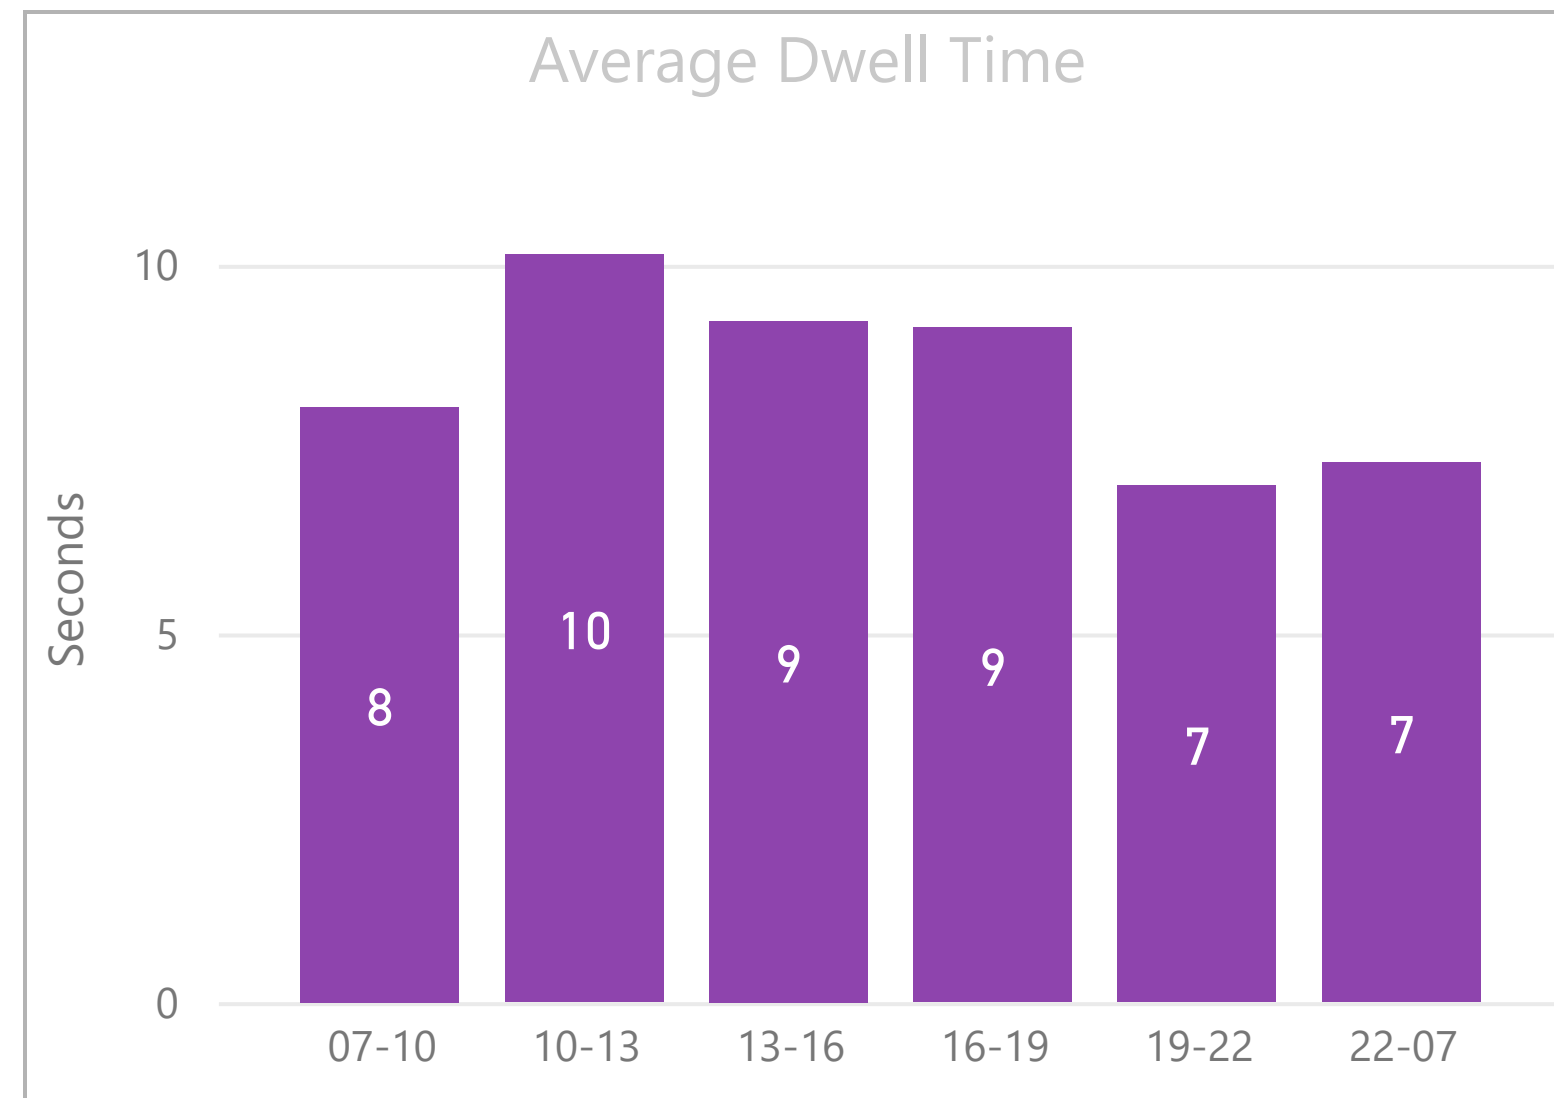

R851 Stop Dwell Time

Bus Stop

Search

- ☐ Adler Street - 2043
- ☐ Adler Street - BP5408
- ☐ Aldgate East Station - 33431
- ☐ Aldgate East Station - BP5244
- ☐ Altab Ali Park - 2043
- ☐ Altab Ali Park - BP5408

Period

Multiple selections

Week

All

Route

Search

- 8
- 11
- 26
- 35
- 42
- 47
- 78
- 135
- 149
- 205
- 344
- 388
- N8

No stop dwell time data available for first and last stops in each direction