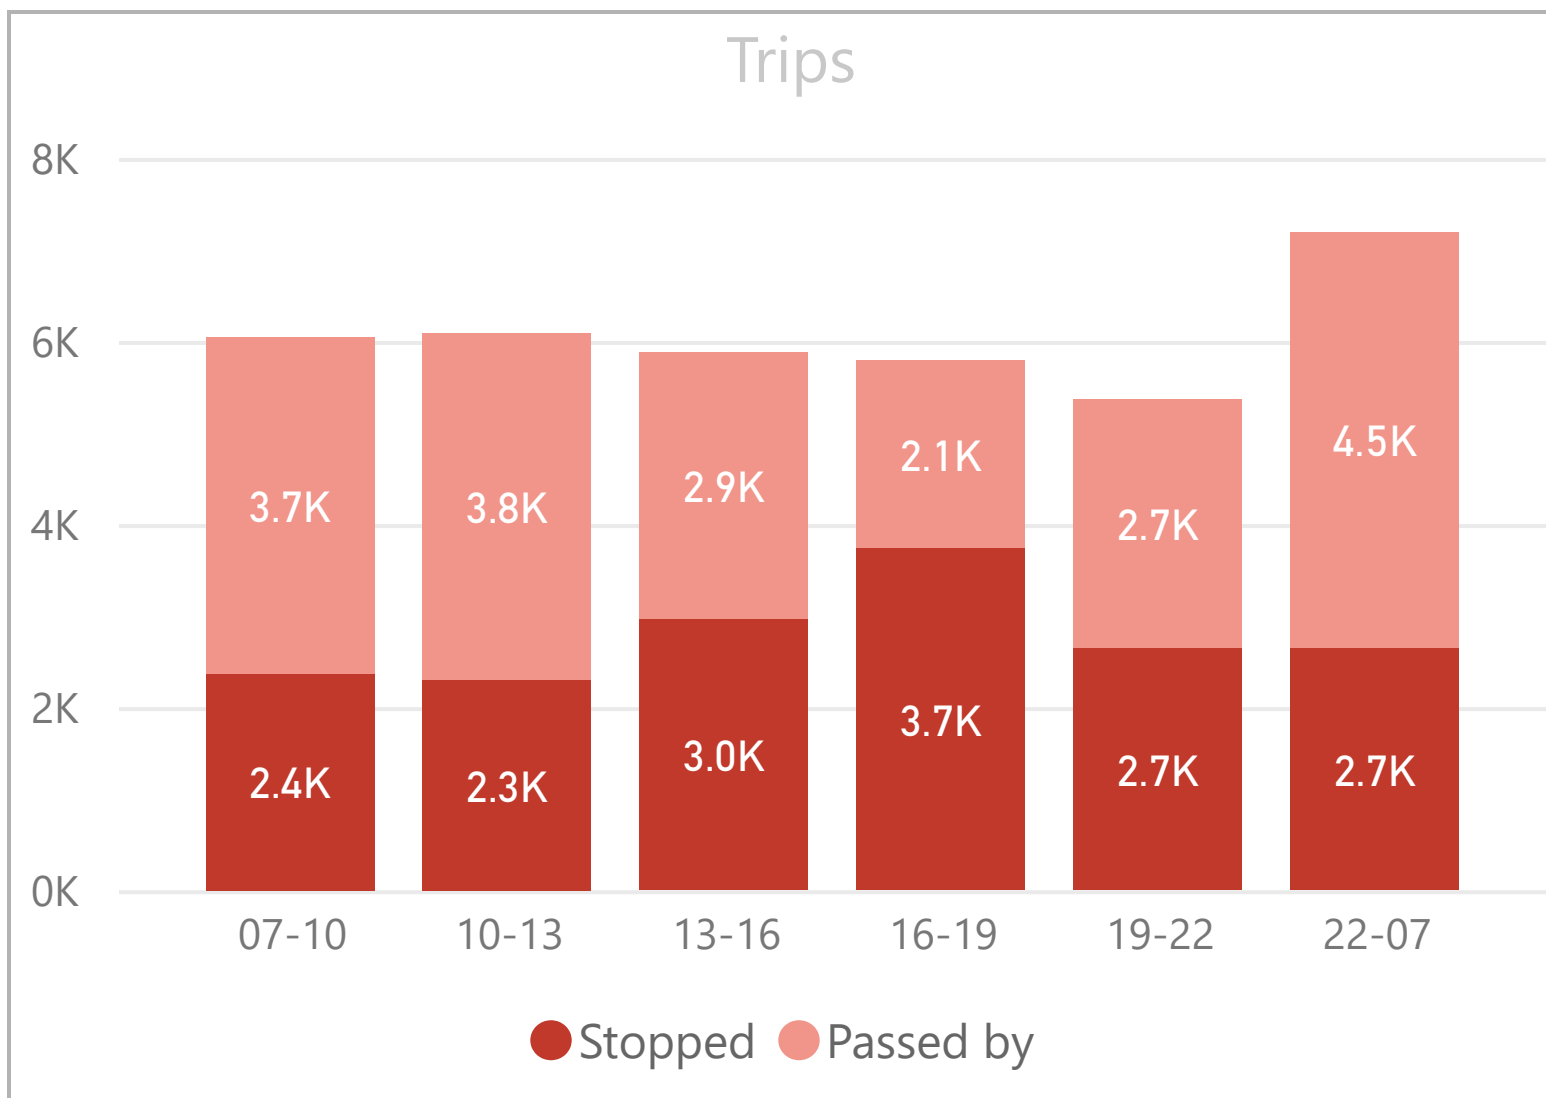

Period

Multiple selections

Week

All

Route

Search

- 8
- 11
- 26
- 35
- 42
- 47
- 78
- 135
- 149
- 205
- 344
- 388
- N8

No stop dwell time data available for first and last stops in each direction