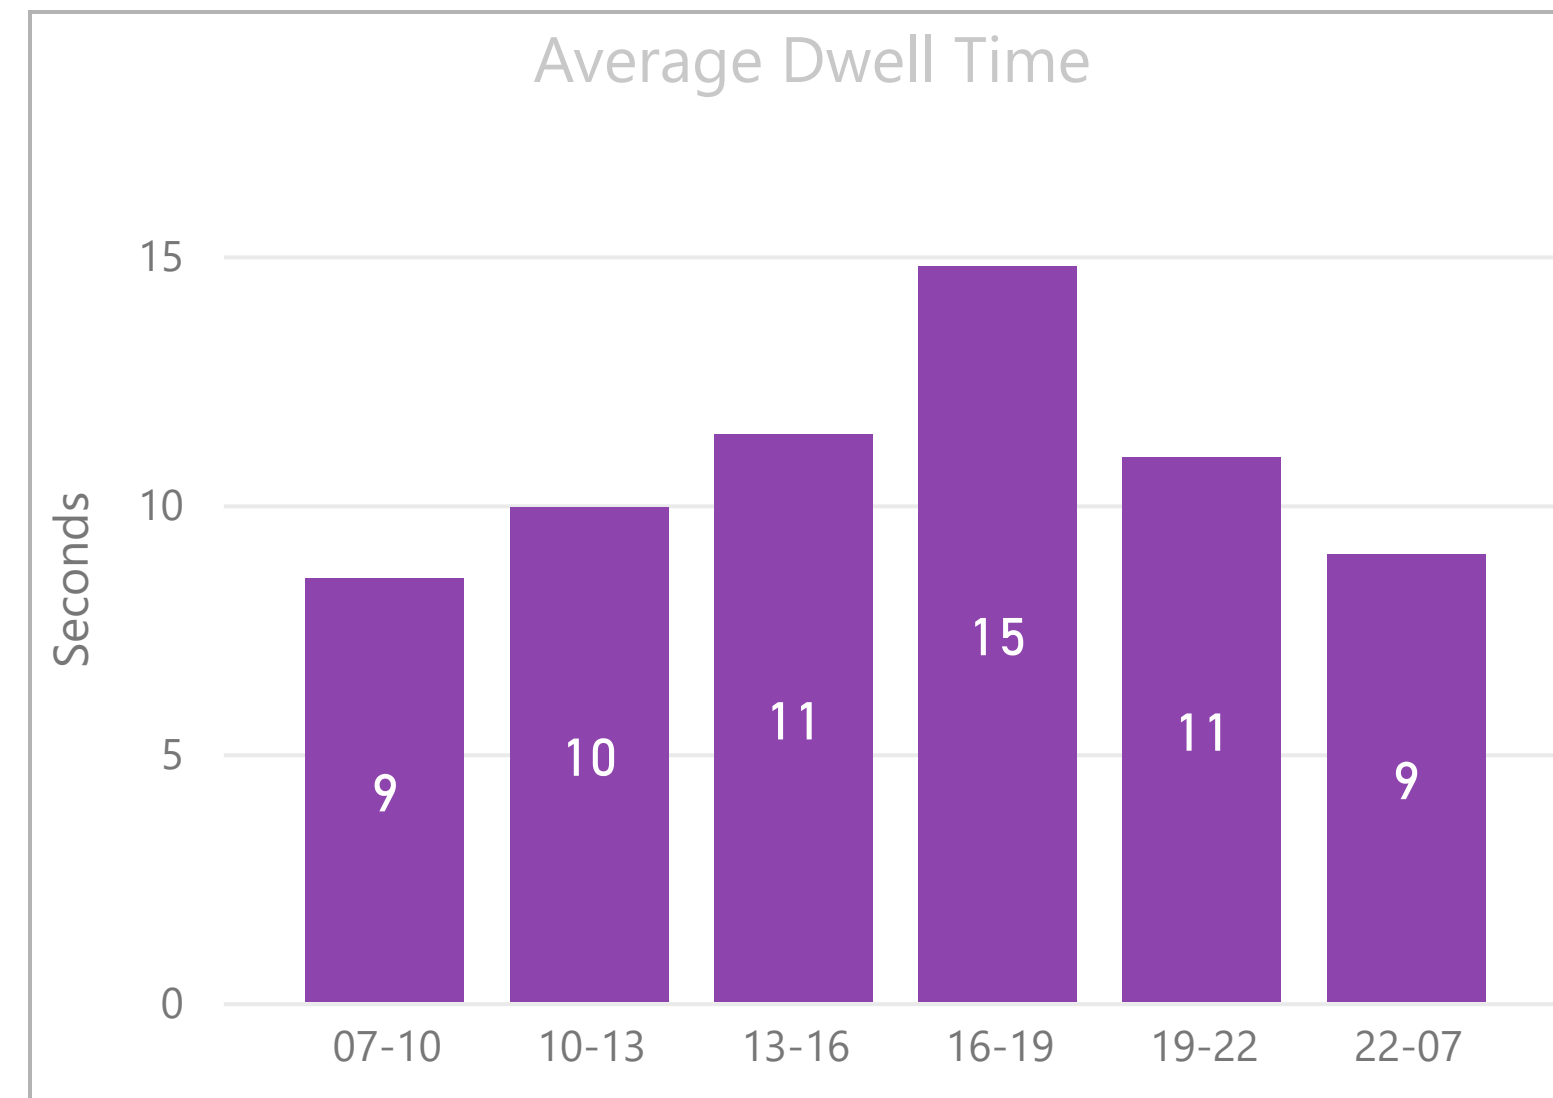

R851 Stop Dwell Time

Bus Stop

Search

- ☐ Bedford Road - 12766
- ☐ Bedford Road - 1667
- ☐ Belvedere Place - 12832
- ☐ Belvedere Place - 12833
- ☐ Borough Station - 26352
- ☐ Borough Station - 26353

Period

Multiple selections

Week

All

Route

Search

- 8
- 11
- 26
- 35
- 42
- 47
- 78
- 135
- 149
- 205
- 344
- 388
- N8

No stop dwell time data available for first and last stops in each direction