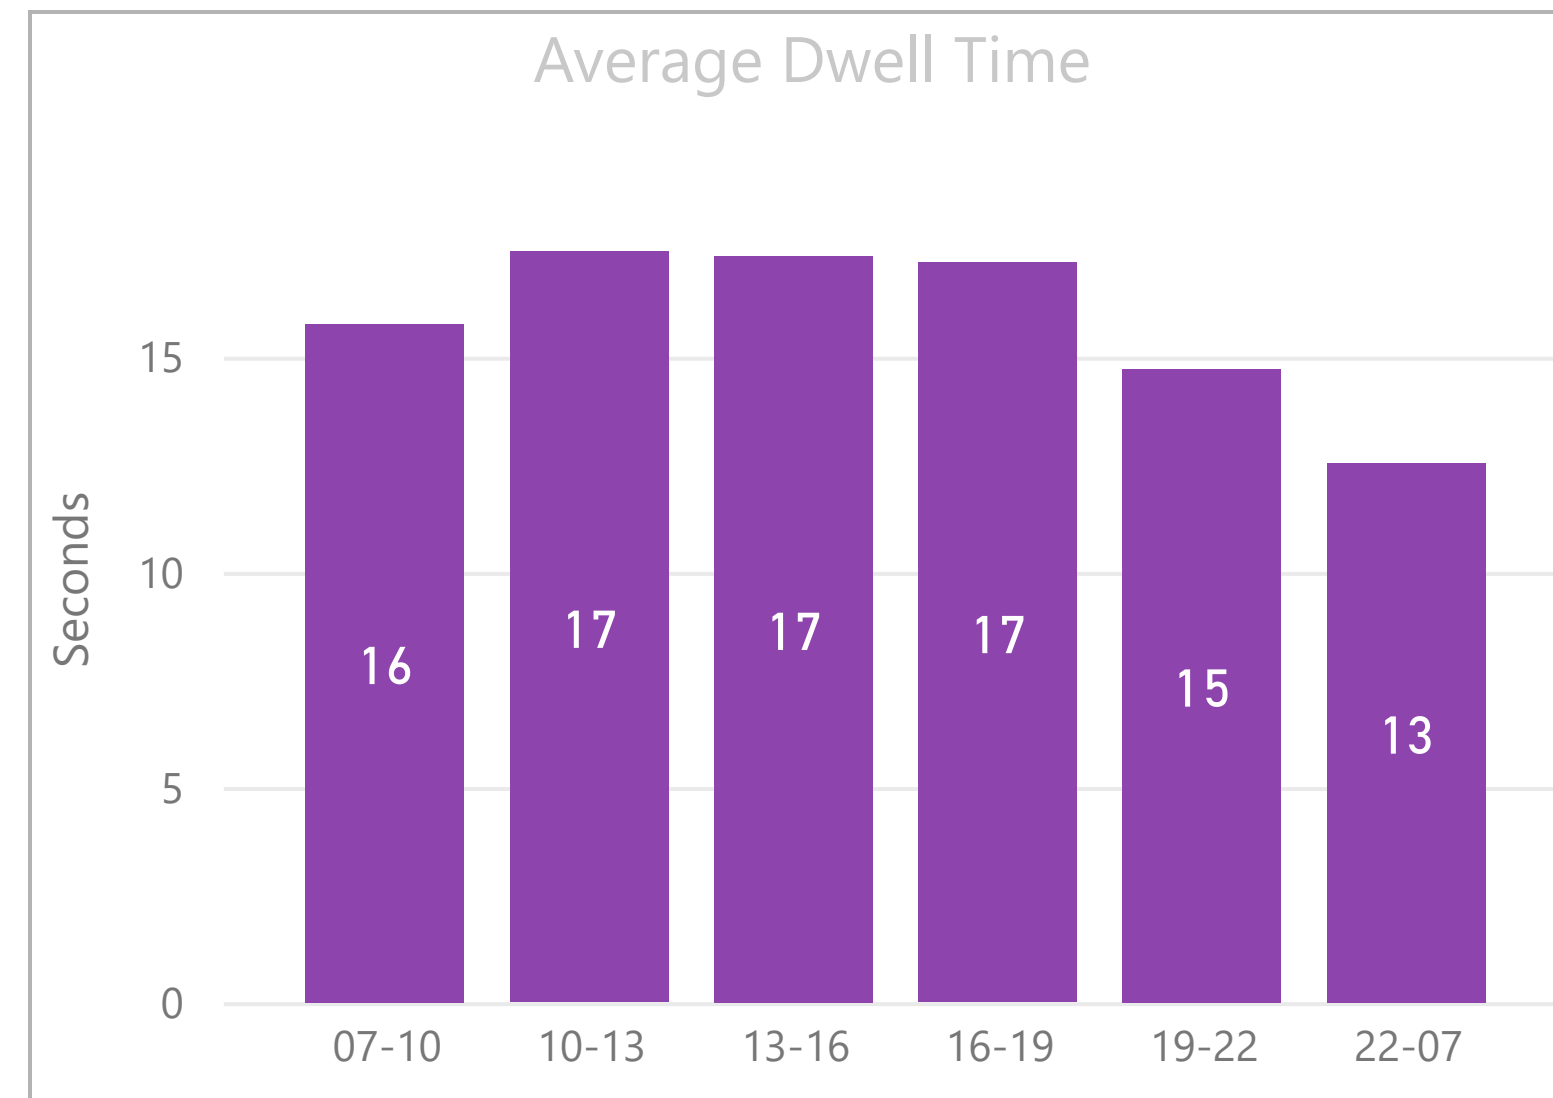

R851 Stop Dwell Time

Bus Stop

Search

- ☐ Amhurst Road - 34888
- ☐ Angel Corner - 12313
- ☐ Angel Corner - R0323
- ☐ Brantwood Road - 12322
- ☐ Brettenham Road - 12314
- ☐ Brettenham Road - BP6012

Period

Multiple selections

Week

All

Route

Search

- 8
- 11
- 26
- 35
- 42
- 47
- 78
- 135
- 149
- 205
- 344
- 388
- N8

No stop dwell time data available for first and last stops in each direction