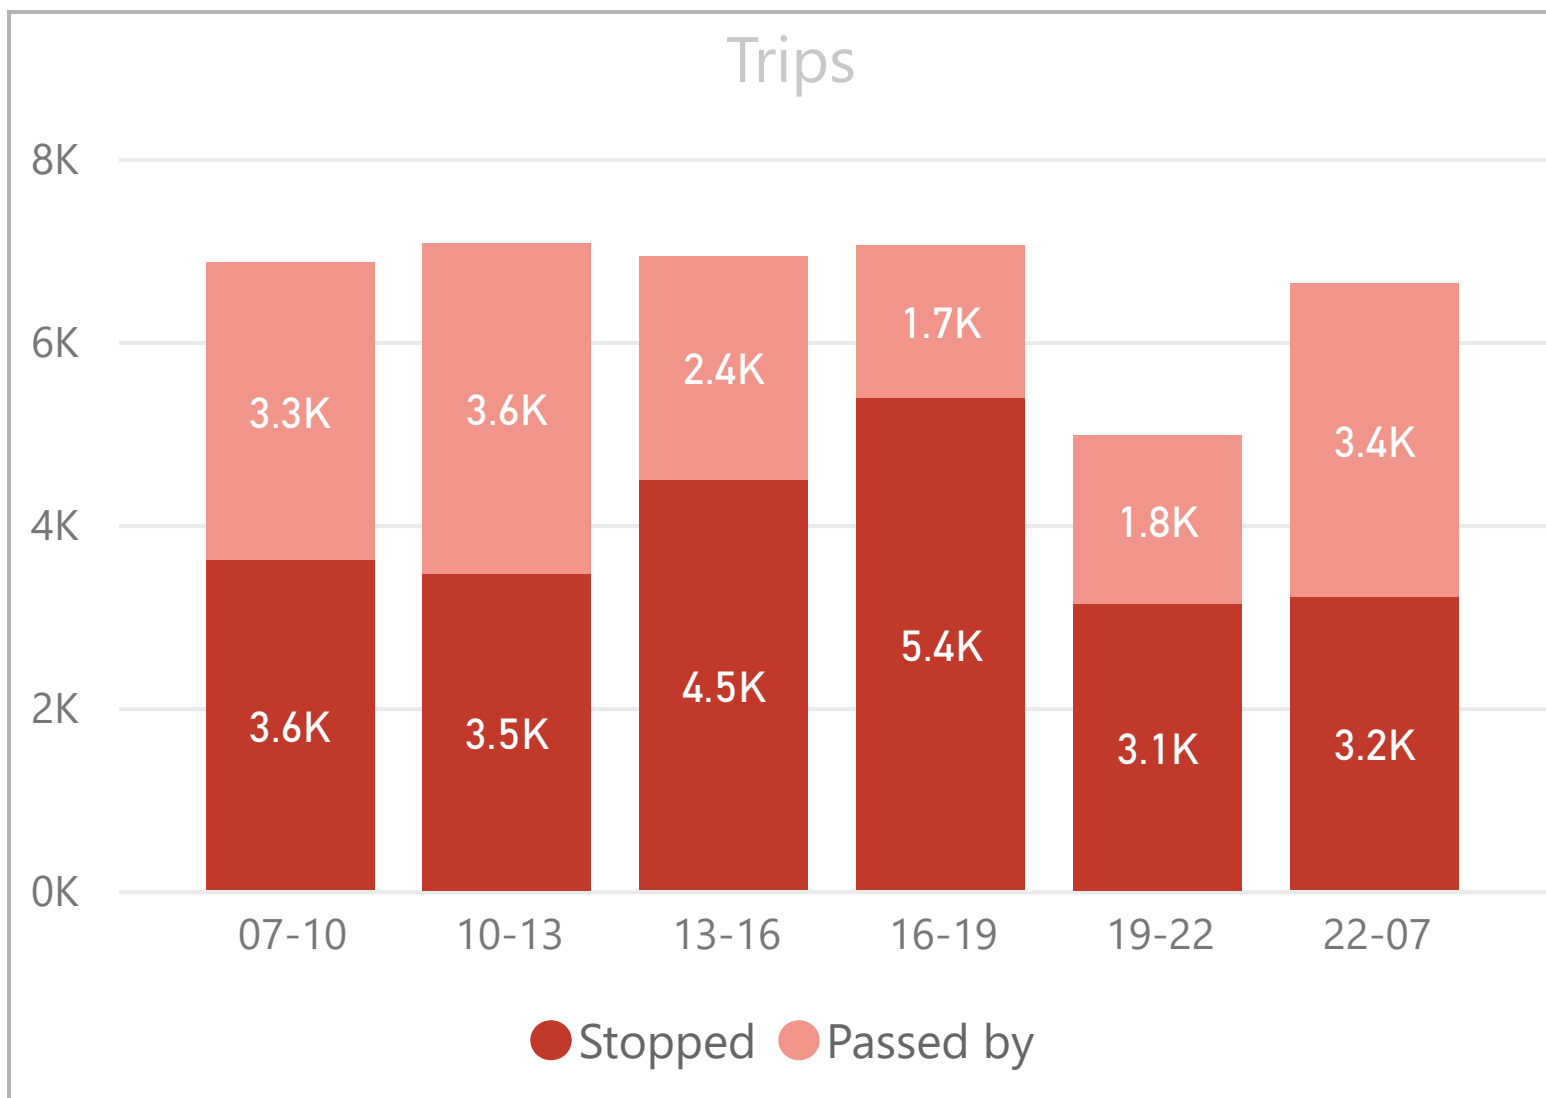

R851 Stop Dwell Time

Bus Stop

Search

- ☐ Bedford Road - 12766
- ☐ Bedford Road - 1667
- ☐ Belvedere Place - 12832
- ☐ Belvedere Place - 12833
- ☐ Borough Station - 26352
- ☐ Borough Station - 26353

Period

Multiple selections

Week

All

Route

Search

- 8
- 11
- 26
- 35
- 42
- 47
- 78
- 135
- 149
- 205
- 344
- 388
- N8

No stop dwell time data available for first and last stops in each direction