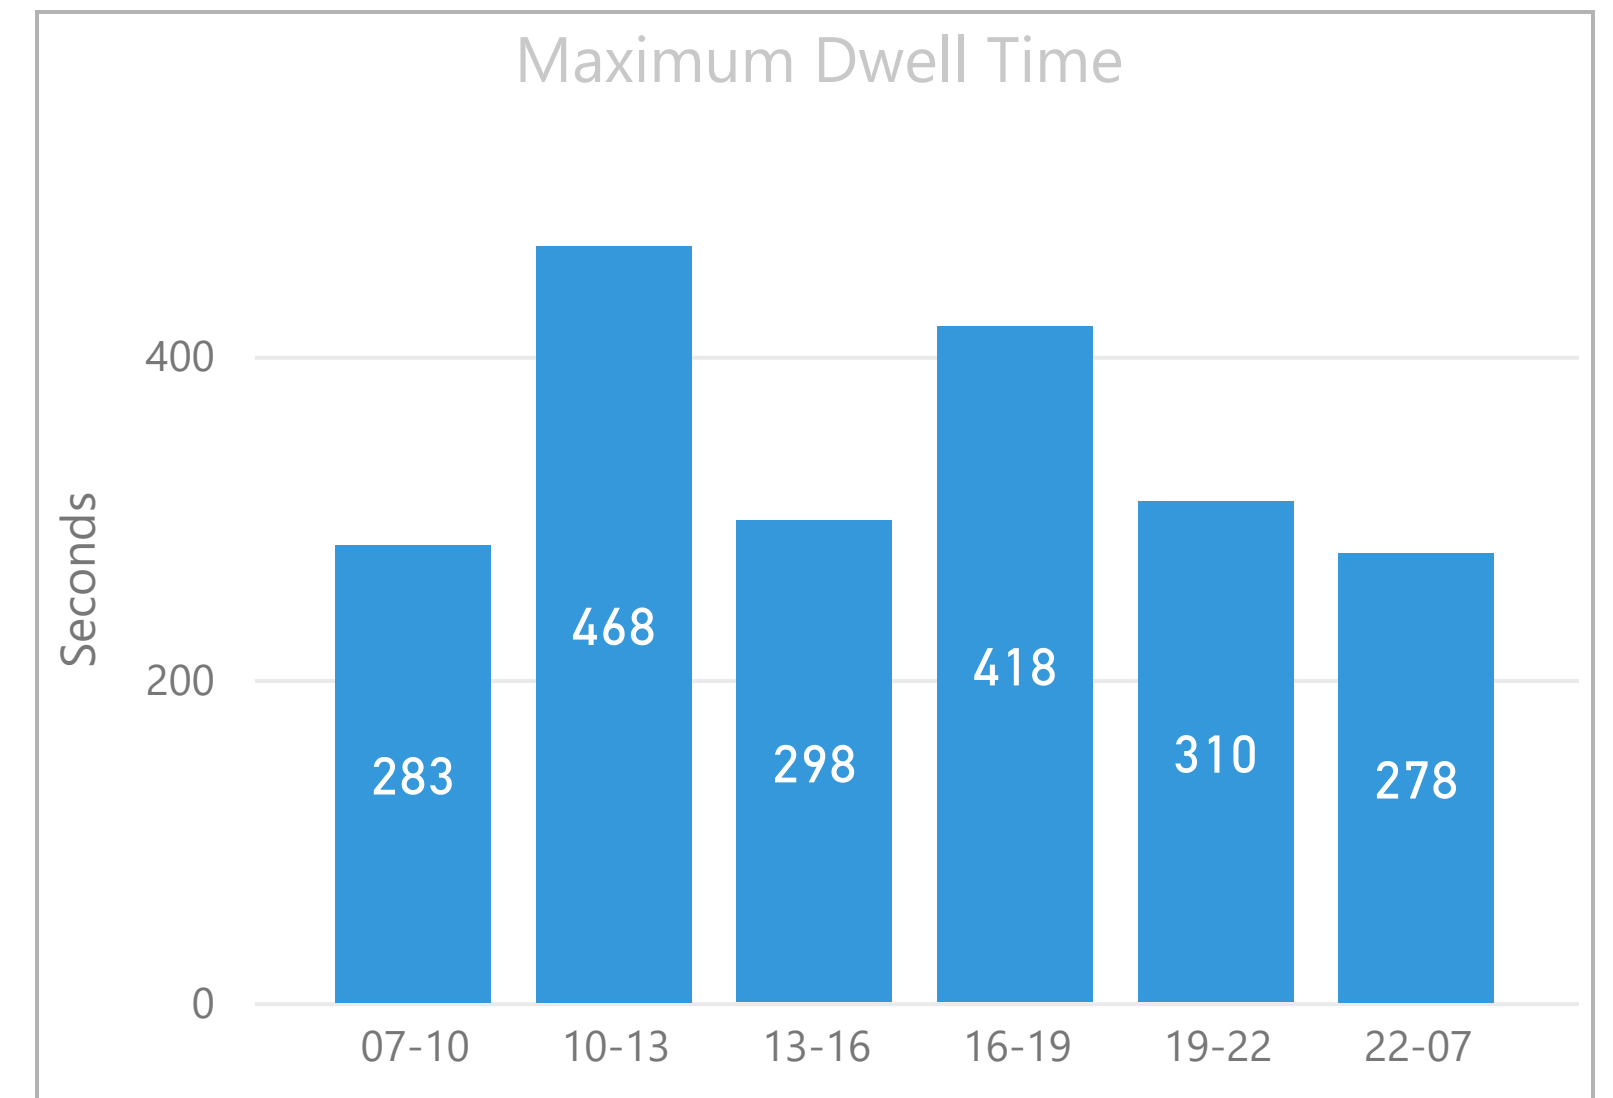

R851 Stop Dwell Time

Bus Stop

Search

- ☐ Adler Street - 2043
- ☐ Adler Street - BP5408
- ☐ Aldgate East Station - 33431
- ☐ Aldgate East Station - BP5244
- ☐ Altab Ali Park - 2043
- ☐ Altab Ali Park - BP5408

Period

Multiple selections

Week

All

Route

Search

- 8
- 11
- 26
- 35
- 42
- 47
- 78
- 135
- 149
- 205
- 344
- 388
- N8

No stop dwell time data available for first and last stops in each direction