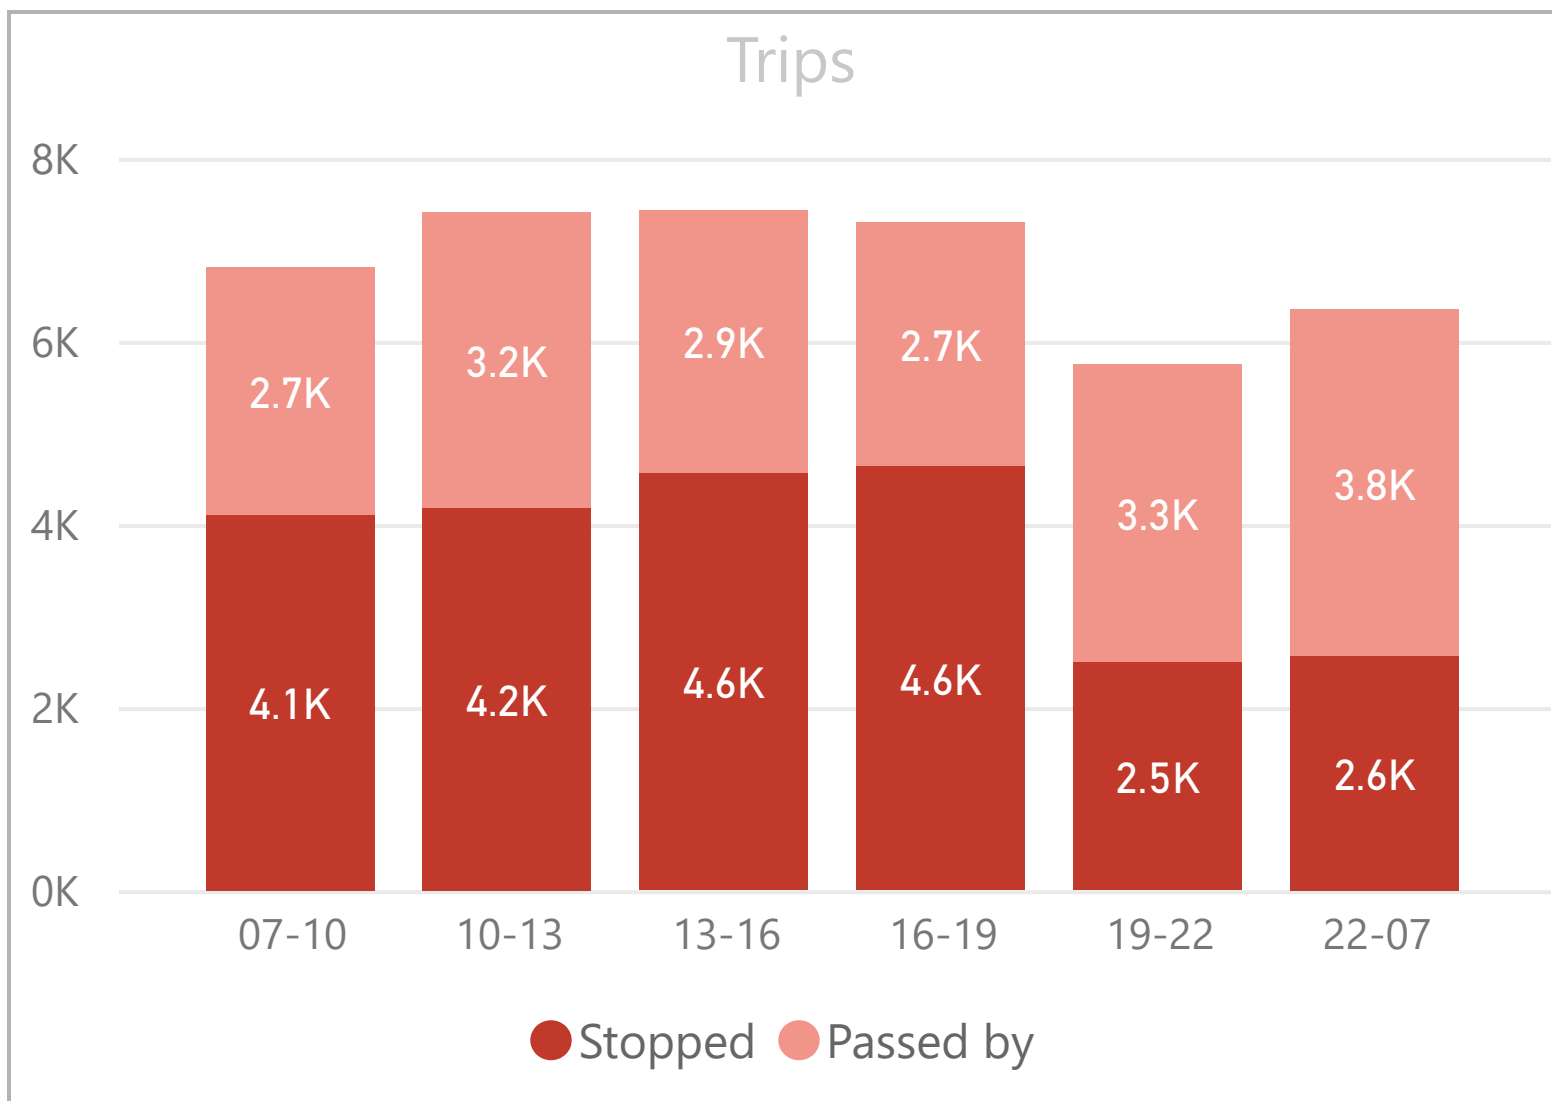

Route

Search

- 8
- 11
- 26
- 35
- 42
- 47
- 78
- 135
- 149
- 205
- 344
- 388
- N8

Period

Multiple selections

Week

All

No stop dwell time data available for first and last stops in each direction