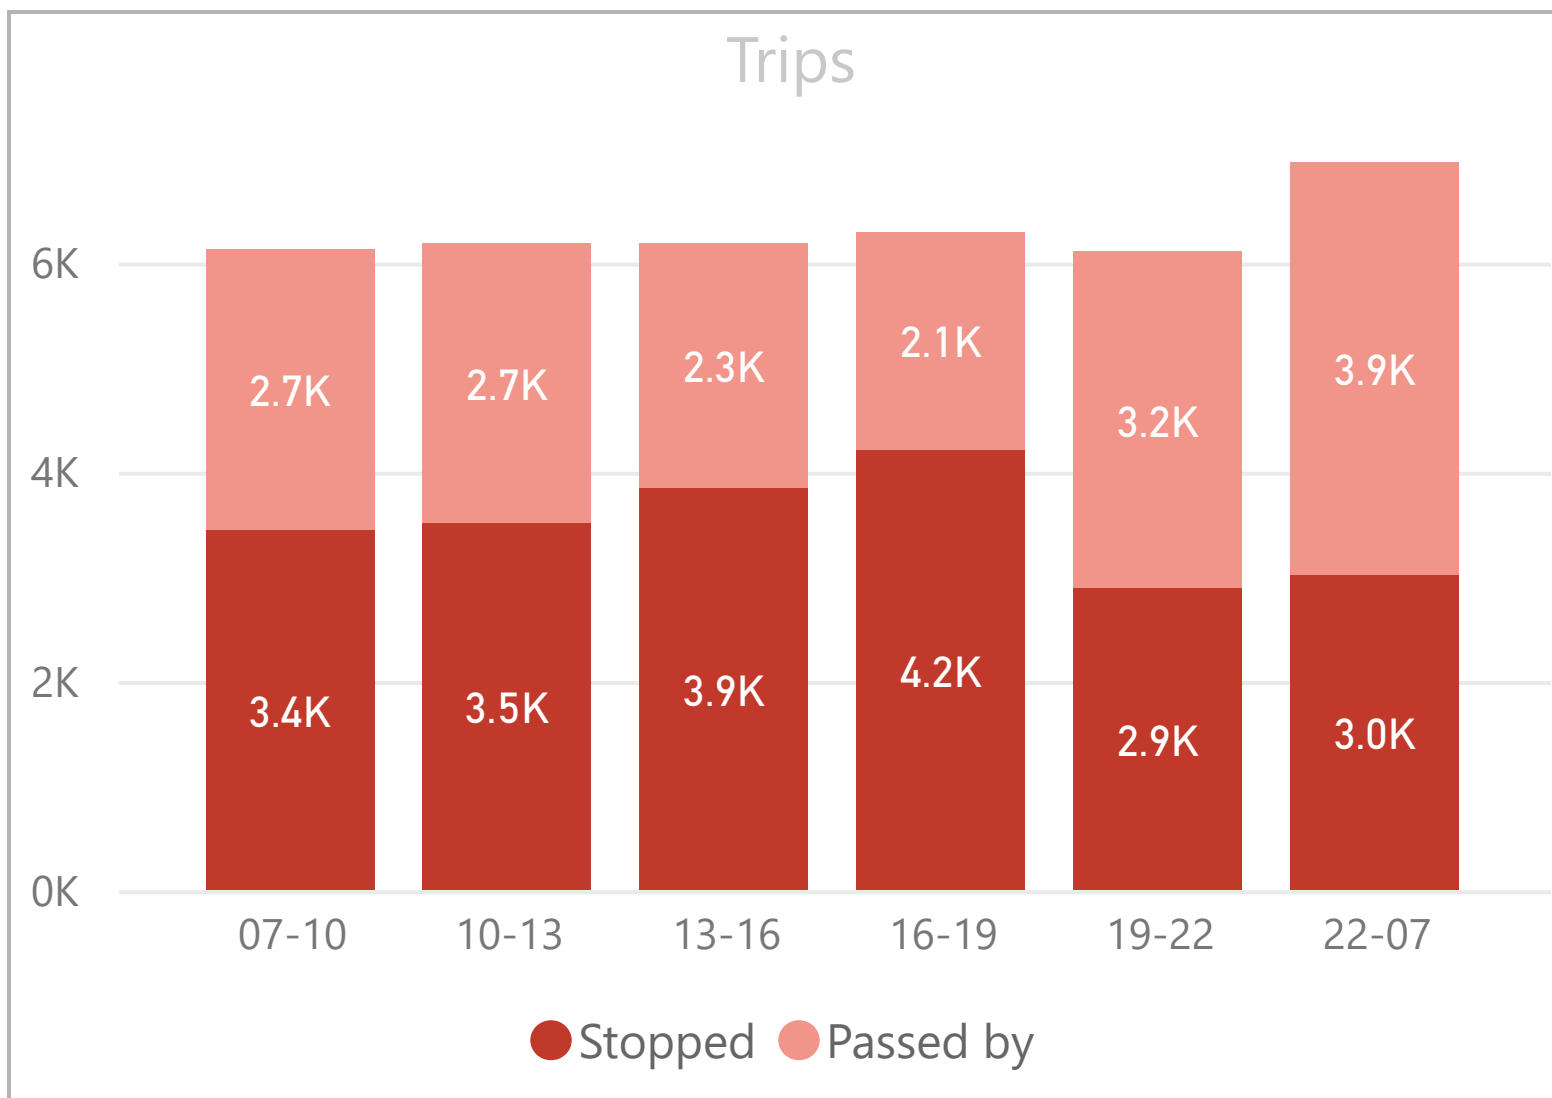

Search

- Adler Street - 2043
- Adler Street - BP5408
- Aldgate East Station - 33431
- Aldgate East Station - BP5244
- Altab Ali Park - 2043
- Altab Ali Park - BP5408

Period

Multiple selections

Week

All

Route

Search

- 8
- 11
- 26
- 35
- 42
- 47
- 78
- 135
- 149
- 205
- 344
- 388
- N8

No stop dwell time data available for first and last stops in each direction

R851 Stop Dwell Time

Bus Stop

Search

- All Hallows Church - 33891
- Barnet Grove - 18061
- Barnet Grove - 4614
- Bethnal Green Station - 4613
- Bethnal Green Station - 4615
- Bethnal Grn Rd / Shoreditch High St Stn - 18058

Period

Multiple selections

Week

All

Route

Search

- 8
- 11
- 26
- 35
- 42
- 47
- 78
- 135
- 149
- 205
- 344
- 388
- N8

No stop dwell time data available for first and last stops in each direction