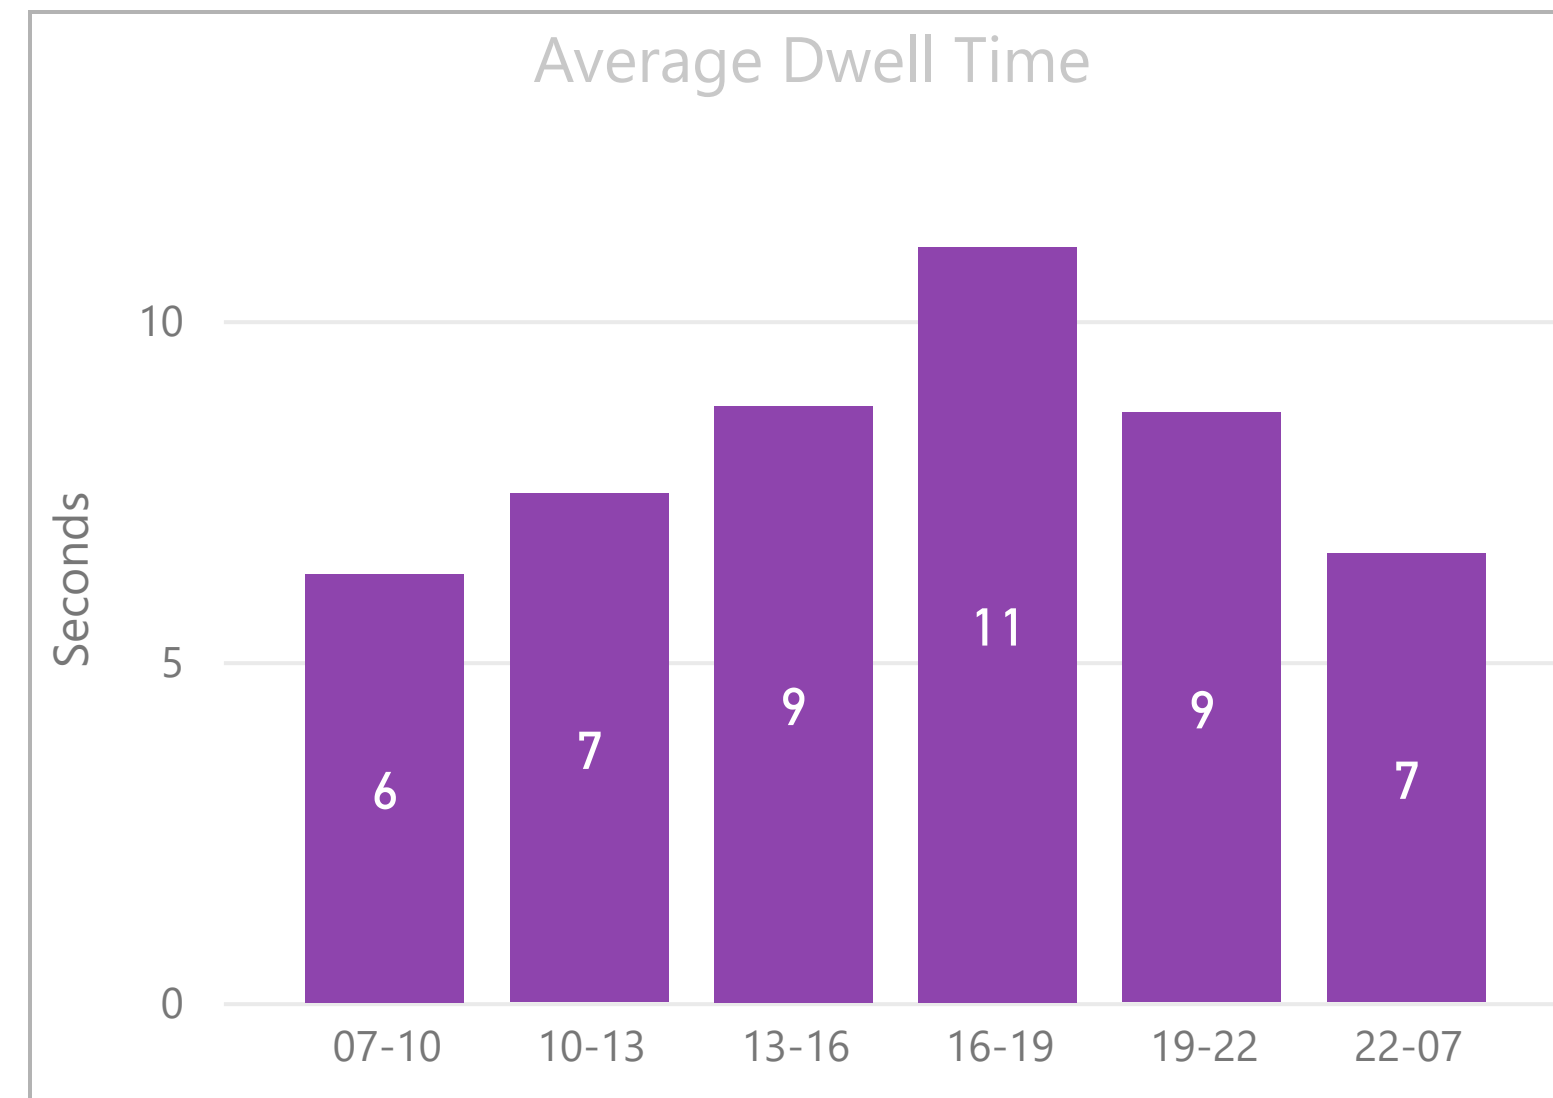

R851 Stop Dwell Time

Bus Stop

Search

- ☐ Abbots Lane - R0049
- ☐ Abinger Grove - 25916
- ☐ Abinger Grove - 25917
- ☐ Bargery Road - 1995
- ☐ Bermondsey Station - 1204
- ☐ Bermondsev Station - BP2447

Period

Multiple selections

Week

All

Route

Search

- 8
- 11
- 26
- 35
- 42
- 47
- 78
- 135
- 149
- 205
- 344
- 388
- N8

No stop dwell time data available for first and last stops in each direction