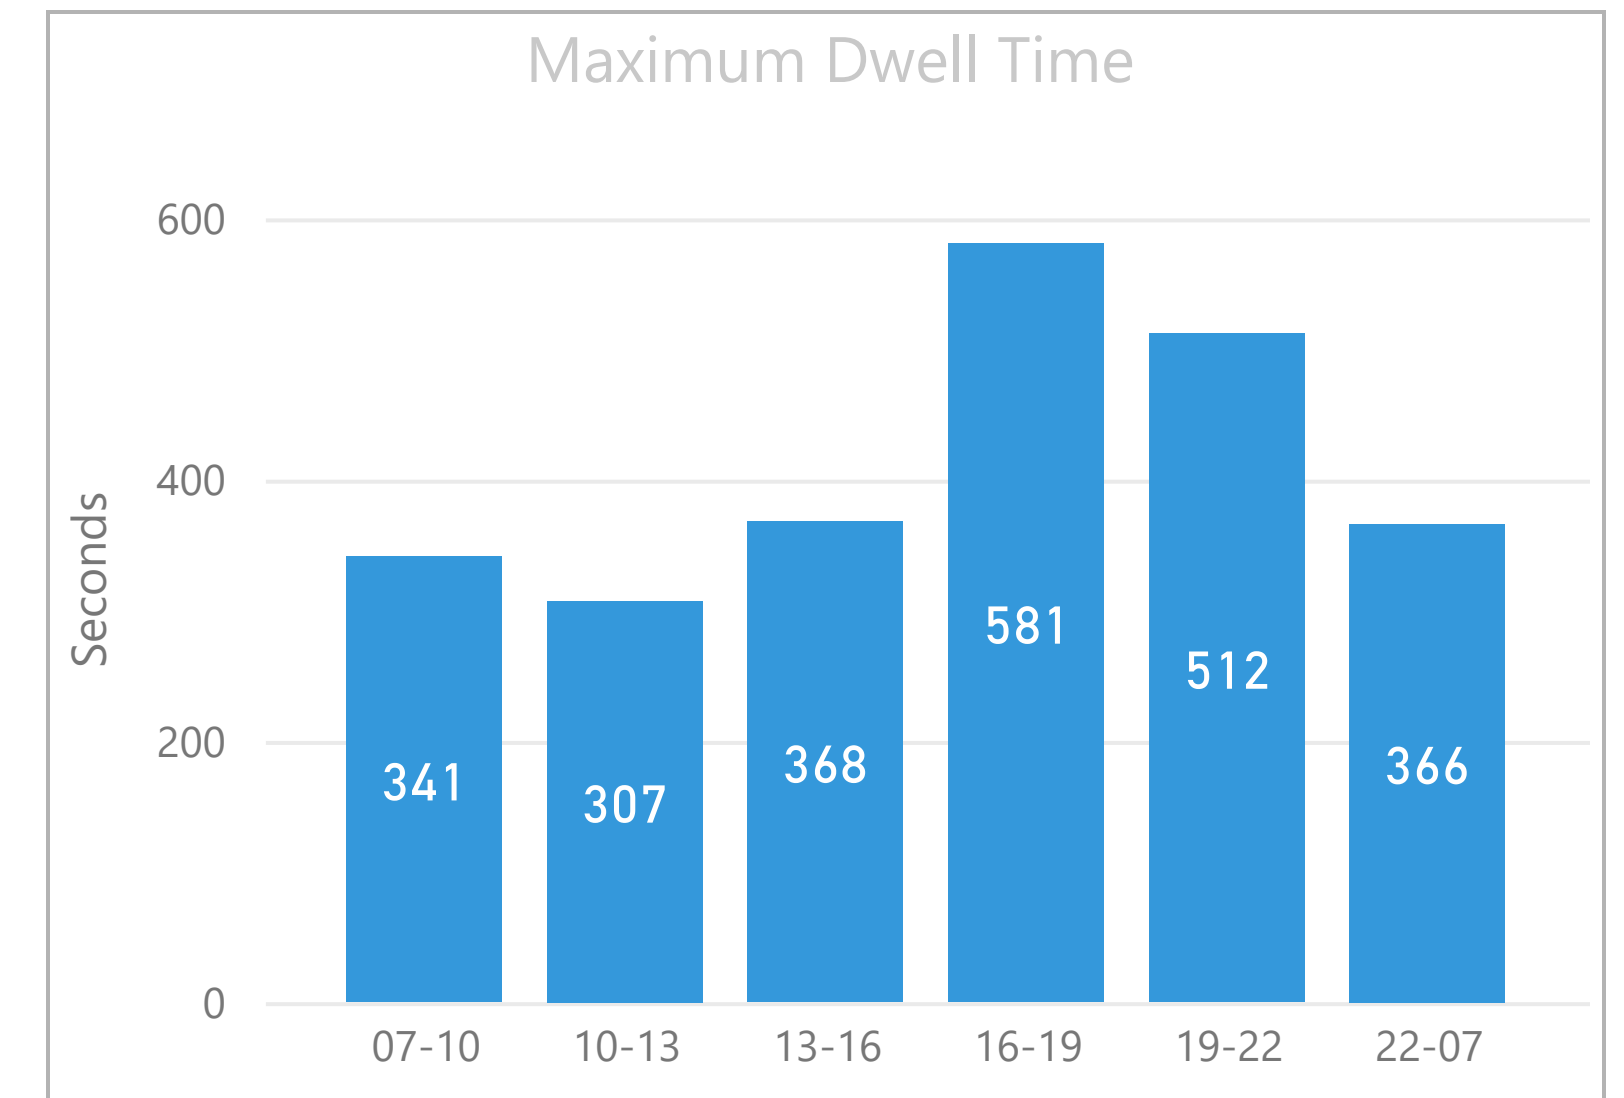

Period

Multiple selections

Week

All

Route

Search

- 8
- 11
- 26
- 35
- 42
- 47
- 78
- 135
- 149
- 205
- 344
- 388
- N8

No stop dwell time data available for first and last stops in each direction