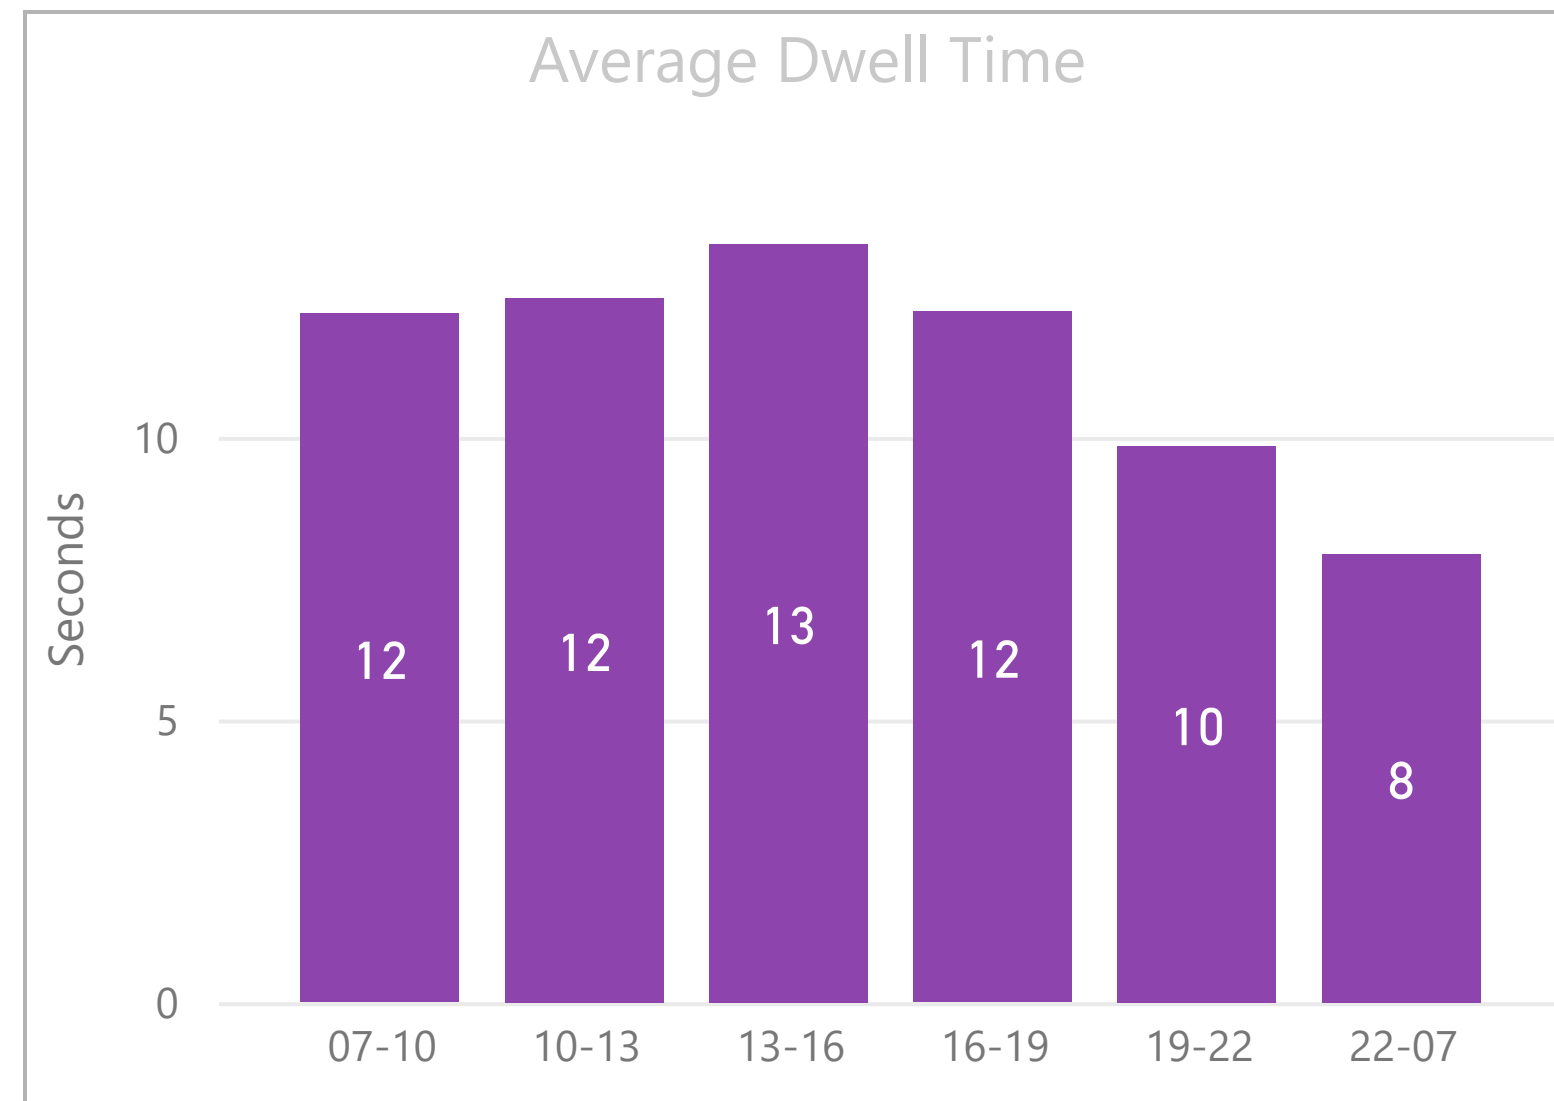

Route

Search

- 8
- 11
- 26
- 35
- 42
- 47
- 78
- 135
- 149
- 205
- 344
- 388
- N8

Period

Multiple selections

Week

All

No stop dwell time data available for first and last stops in each direction