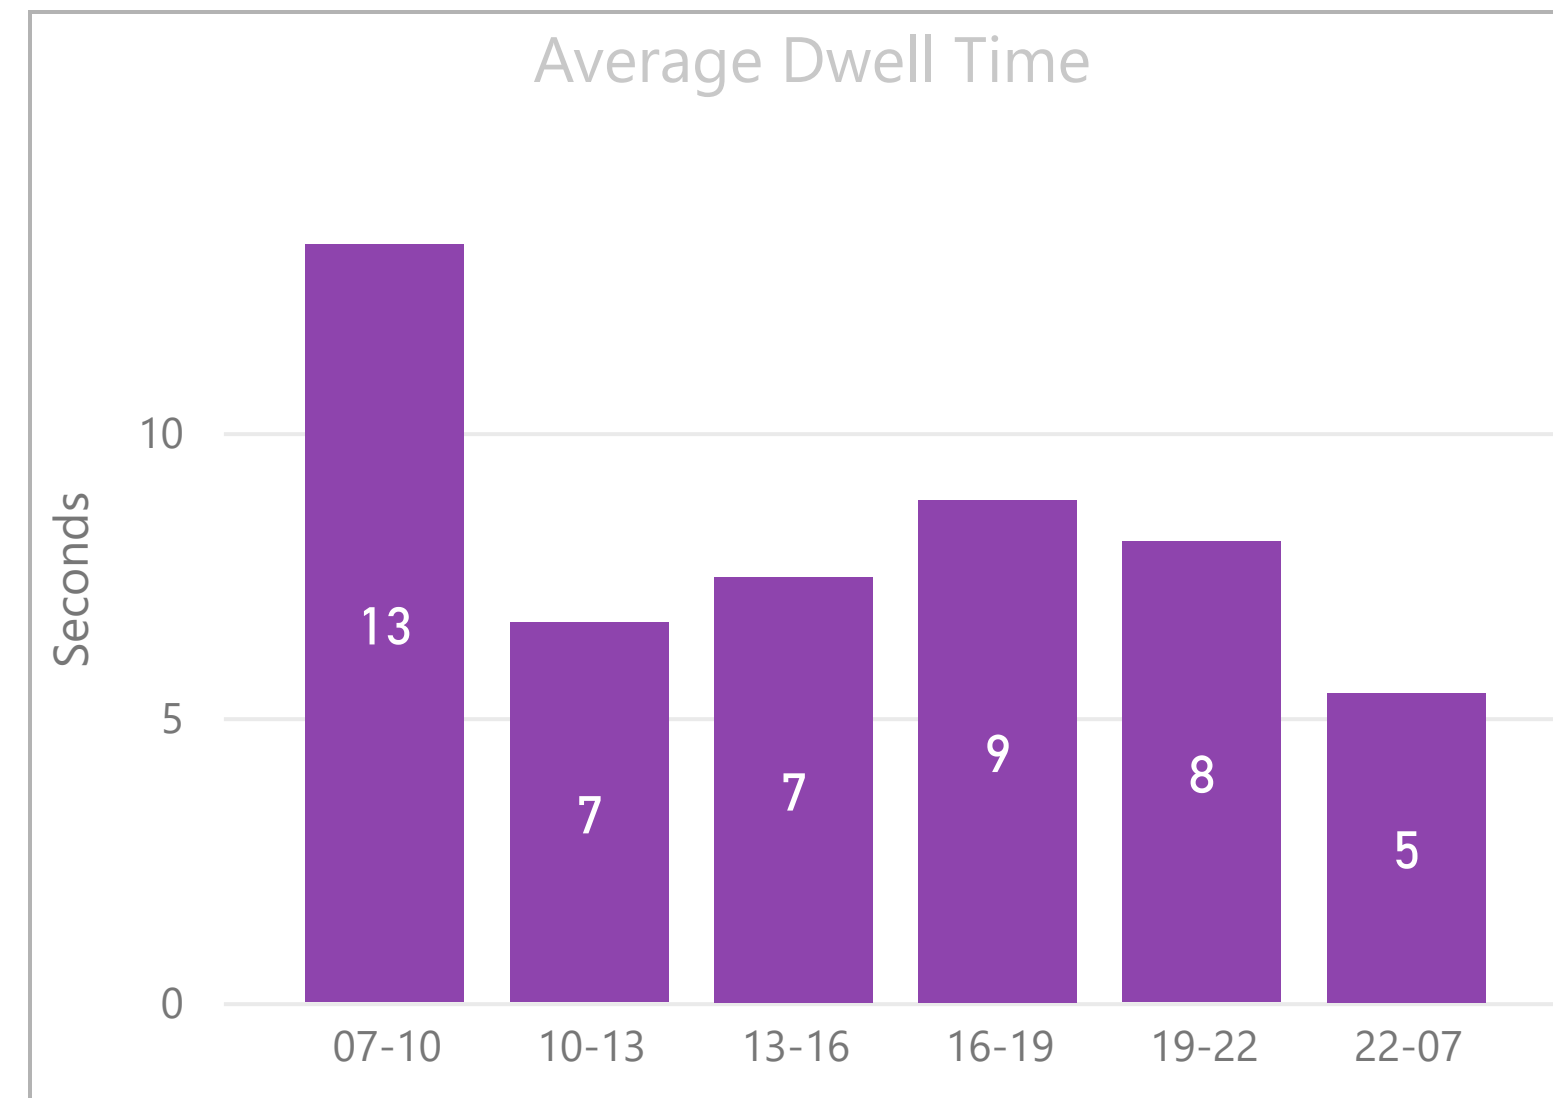

Period

Multiple selections

Week

All

Route

Search

- 8
- 11
- 26
- 35
- 42
- 47
- 78
- 135
- 149
- 205
- 344
- 388
- N8

No stop dwell time data available for first and last stops in each direction