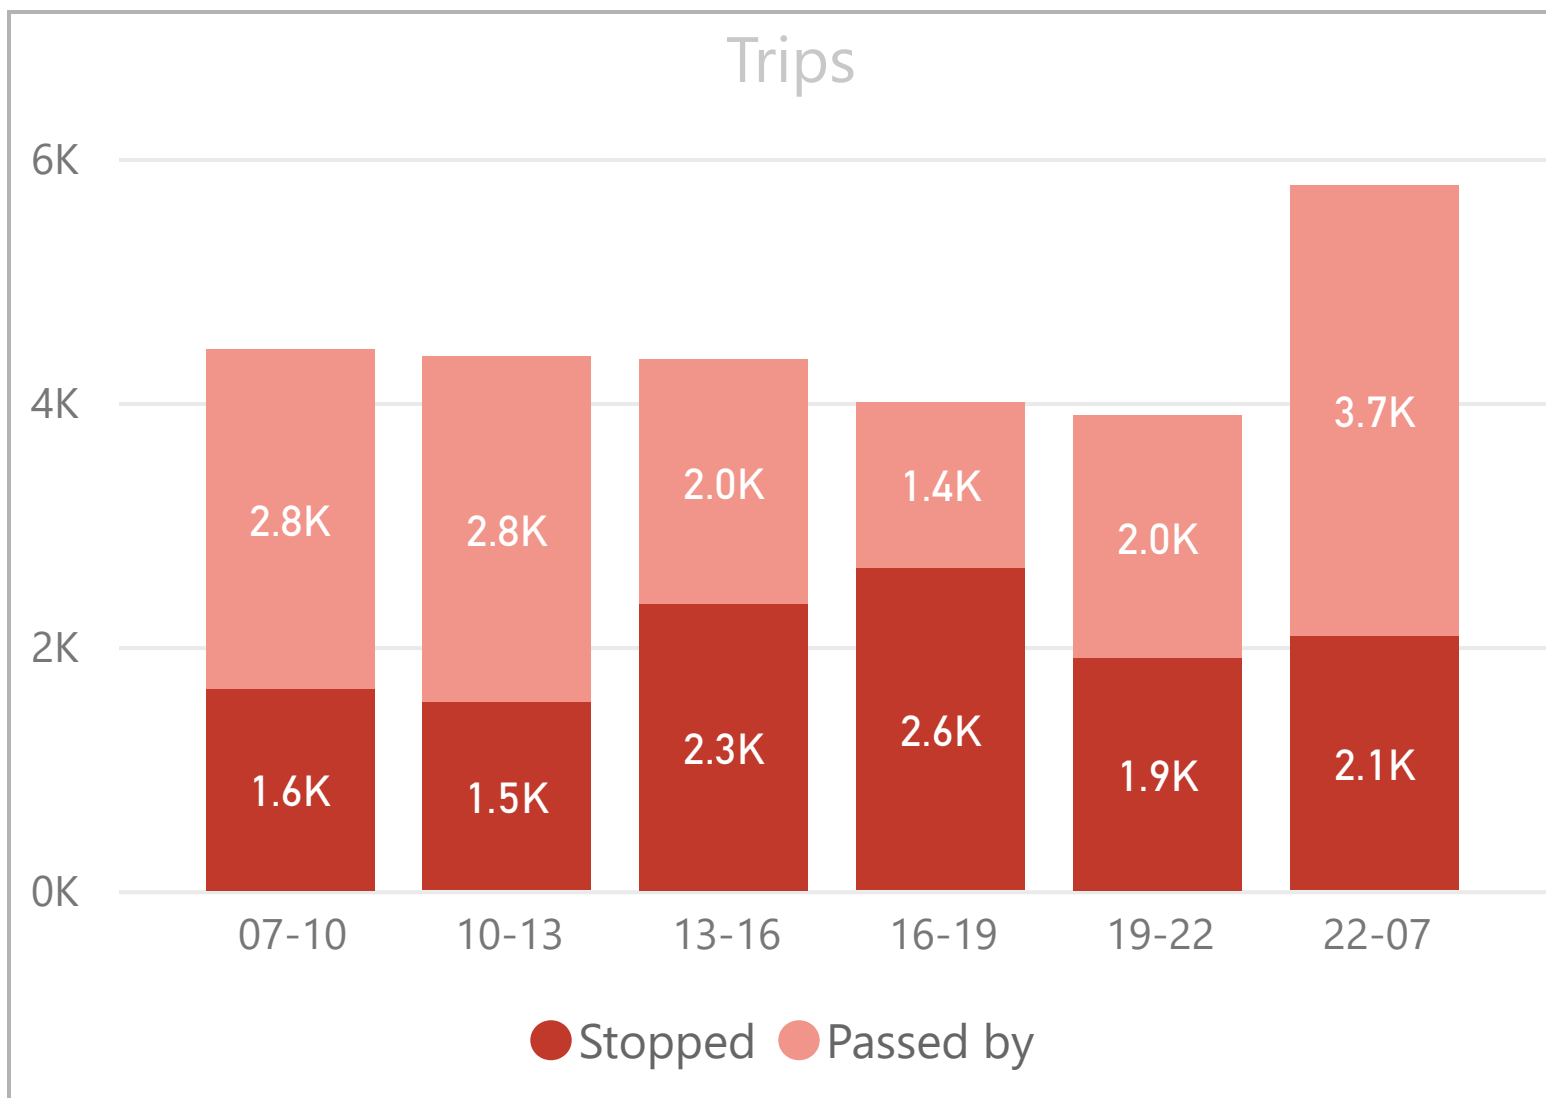

R851 Stop Dwell Time

Bus Stop

Search

- ☐ Abbots Lane - R0049
- ☐ Abinger Grove - 25916
- ☐ Abinger Grove - 25917
- ☐ Bargery Road - 1995
- ☐ Bermondsey Station - 1204
- ☐ Bermondsev Station - BP2447

Period

Multiple selections

Week

All

Route

Search

- 8
- 11
- 26
- 35
- 42
- 47
- 78
- 135
- 149
- 205
- 344
- 388
- N8

No stop dwell time data available for first and last stops in each direction