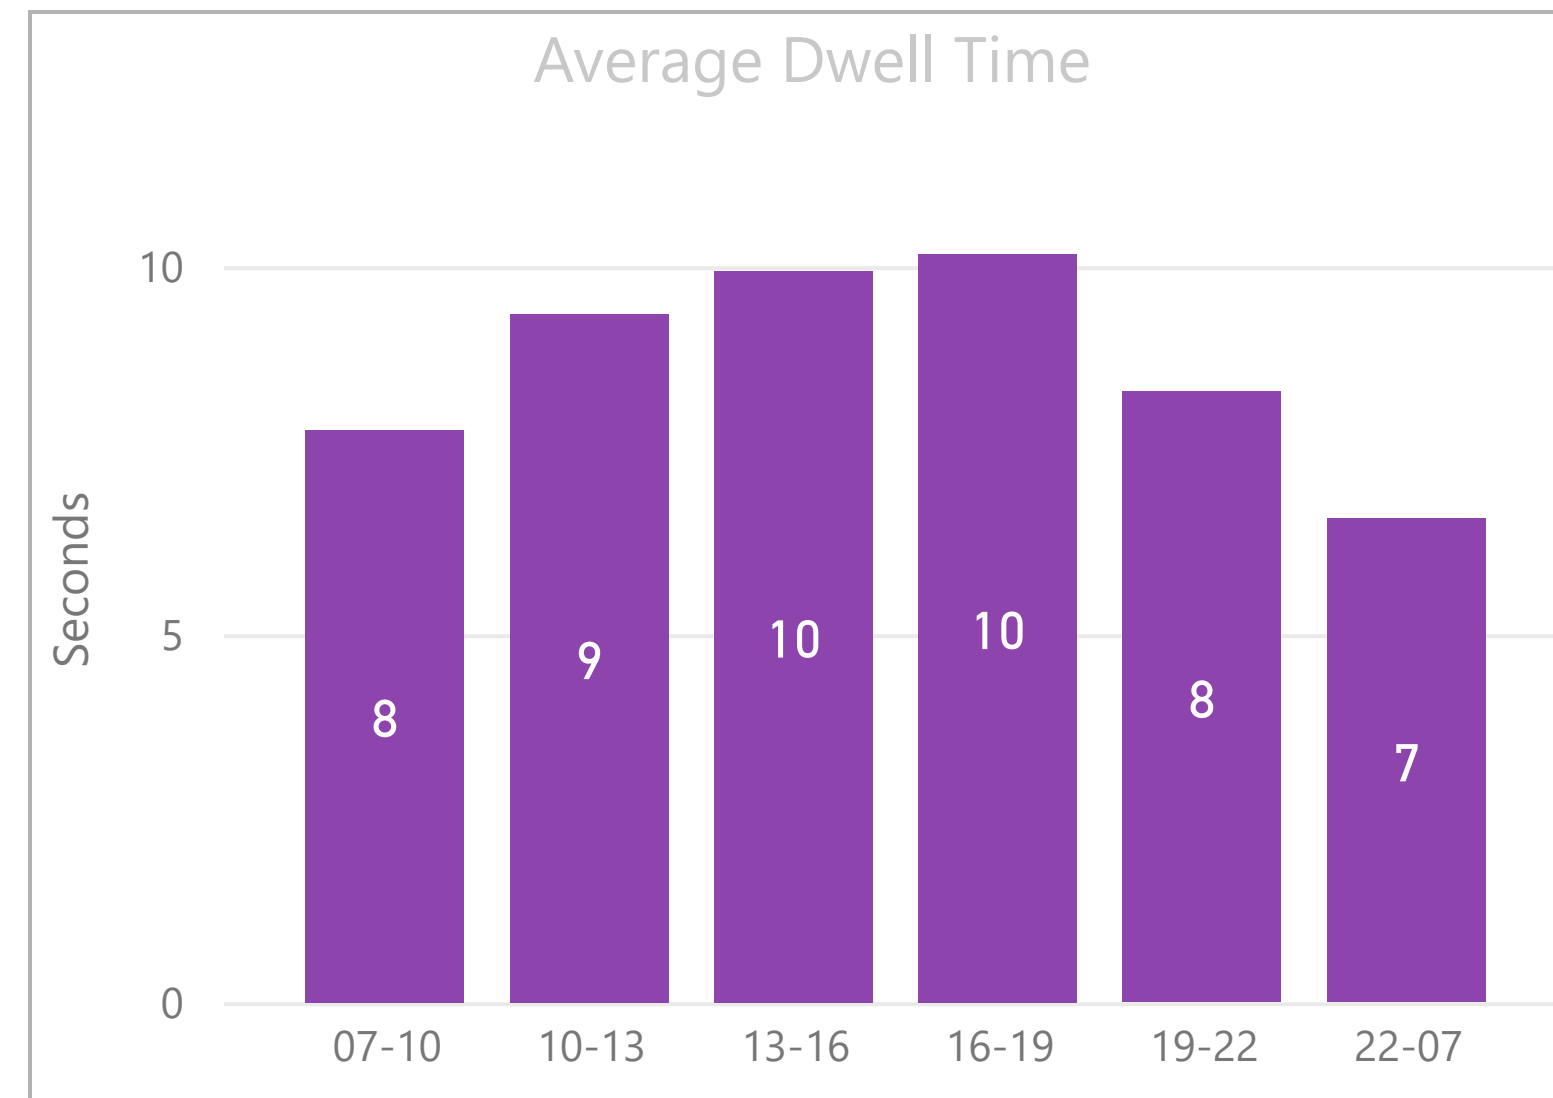

Period

Multiple selections

Week

All

Route

Search

- 8
- 11
- 26
- 35
- 42
- 47
- 78
- 135
- 149
- 205
- 344
- 388
- N8

No stop dwell time data available for first and last stops in each direction