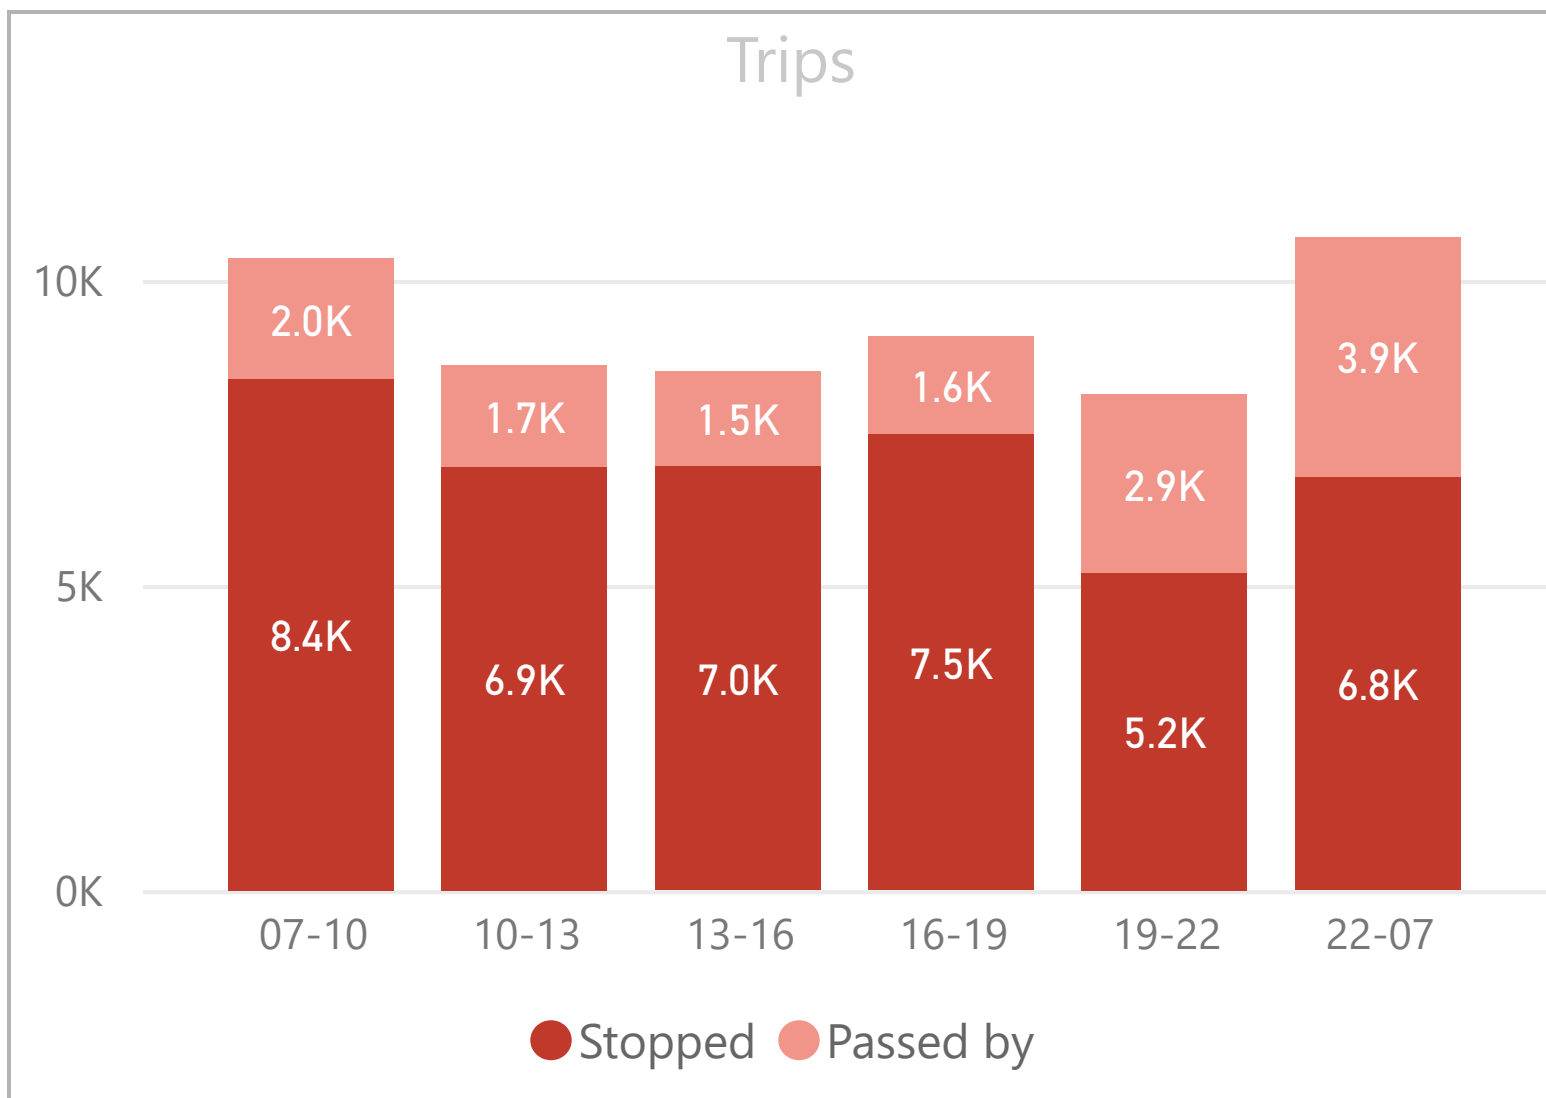

Period

Multiple selections

Week

All

Route

Search

- 8
- 11
- 26
- 35
- 42
- 47
- 78
- 135
- 149
- 205
- 344
- 388
- N8

No stop dwell time data available for first and last stops in each direction

R851 Stop Dwell Time

Bus Stop

Search

- Amhurst Road - 34888
- Angel Corner - 12313
- Angel Corner - R0323
- Brantwood Road - 12322
- Brettenham Road - 12314
- Brettenham Road - BP6012

Period

Multiple selections

Week

All

Route

Search

- 8
- 11
- 26
- 35
- 42
- 47
- 78
- 135
- 149
- 205
- 344
- 388
- N8

No stop dwell time data available for first and last stops in each direction

R851 Stop Dwell Time

Bus Stop