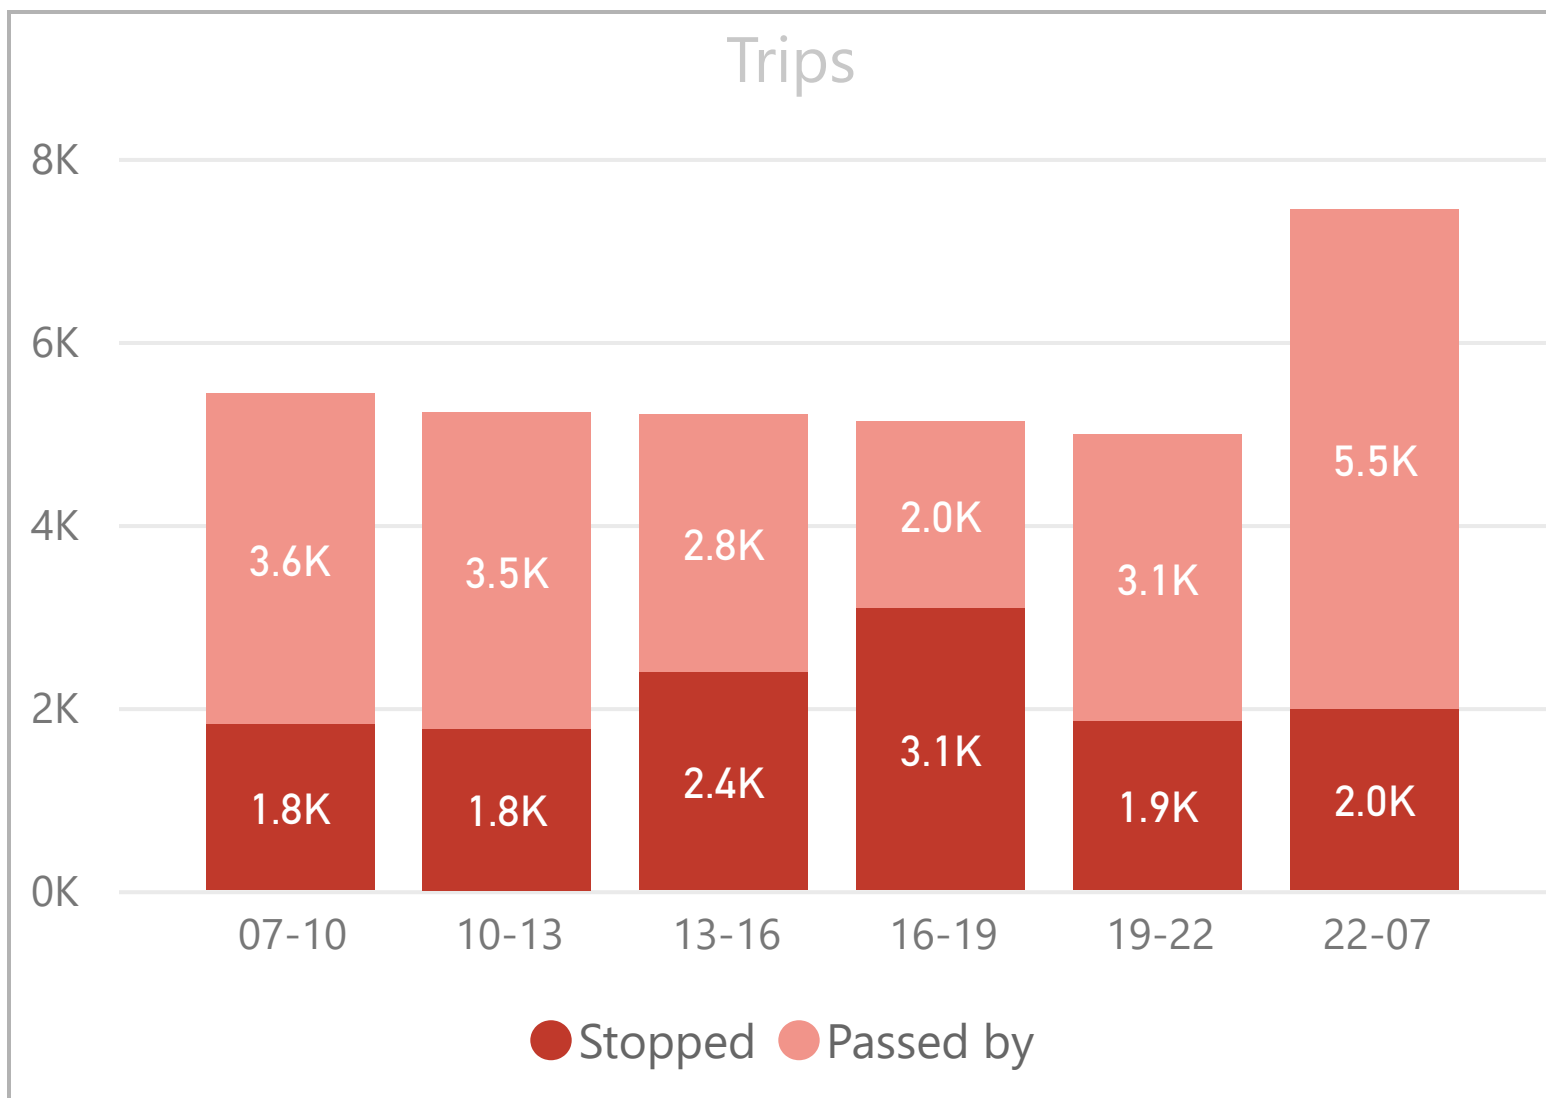

Period

Multiple selections

Week

All

Route

Search

- 8
- 11
- 26
- 35
- 42
- 47
- 78
- 135
- 149
- 205
- 344
- 388
- N8

No stop dwell time data available for first and last stops in each direction