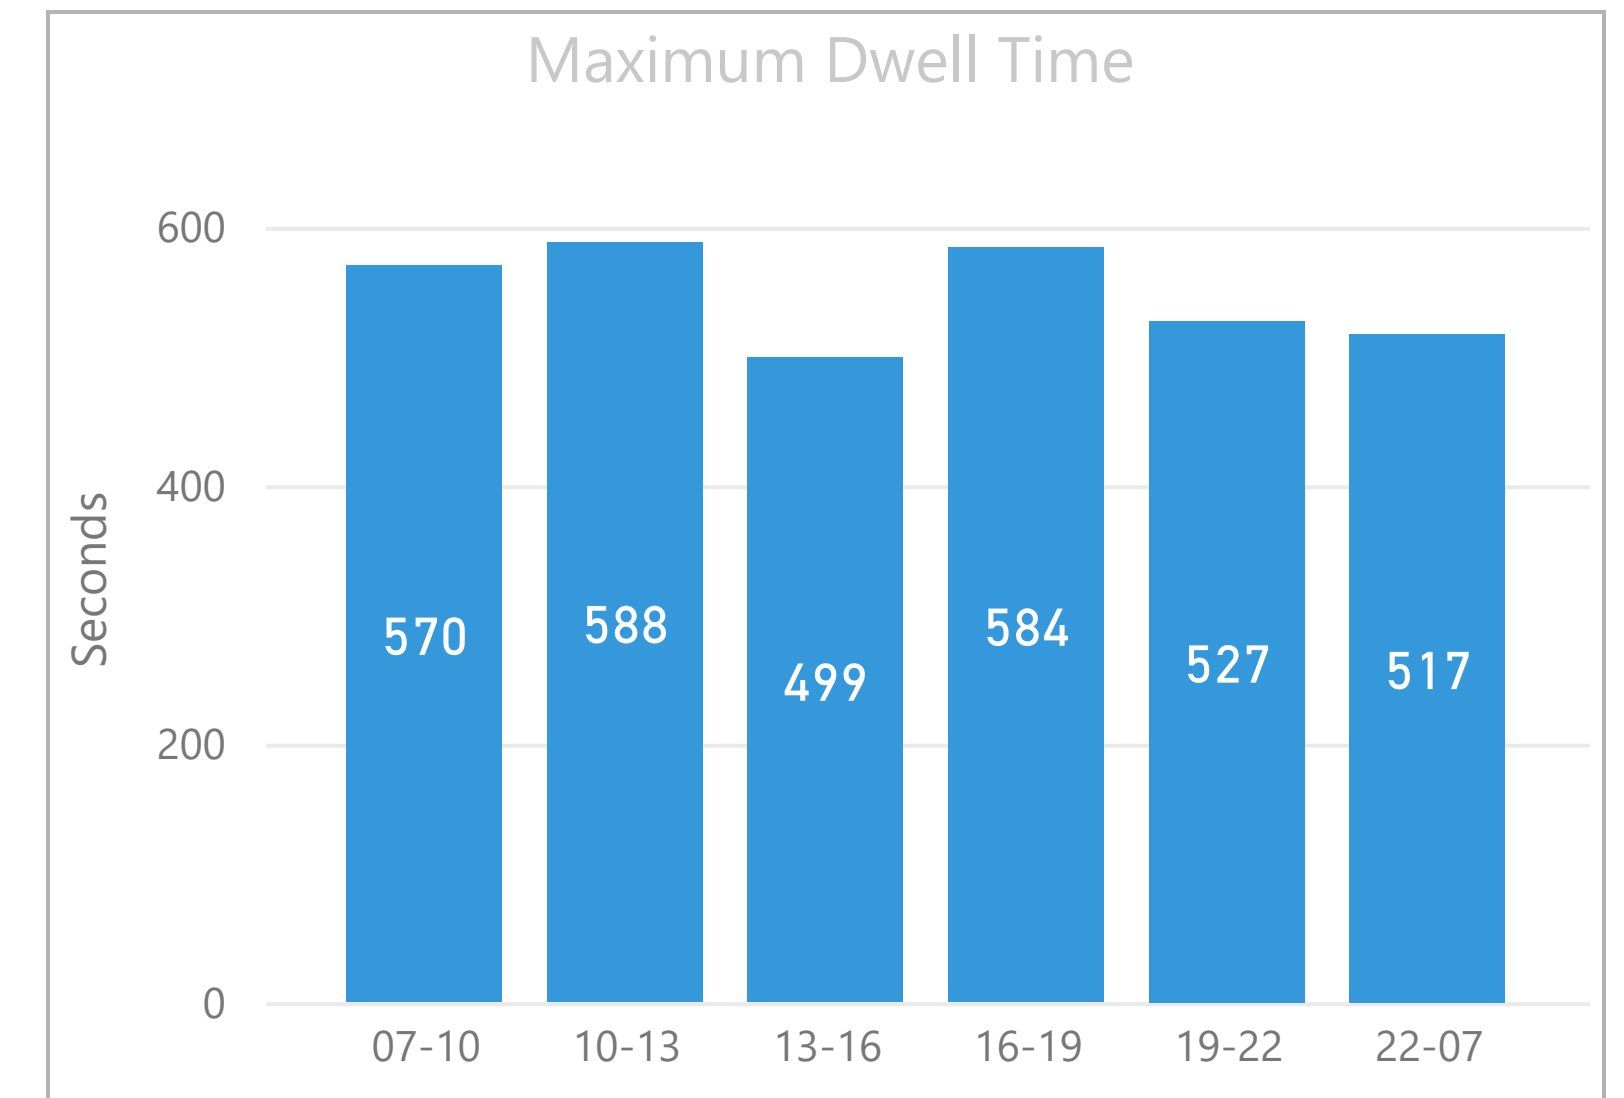

Route

Search

- 8
- 11
- 26
- 35
- 42
- 47
- 78
- 135
- 149
- 205
- 344
- 388
- N8

No stop dwell time data available for first and last stops in each direction

R851 Stop Dwell Time

Bus Stop

Search

- Alice Lane - 18067
- Alice Lane - 35217
- Bank Station / Queen Victoria Street - 4770
- Bank Station / Queen Victoria Street - 8596
- Bank Station / Threadneedle Street - 8606
- Barnet Grove - 18061