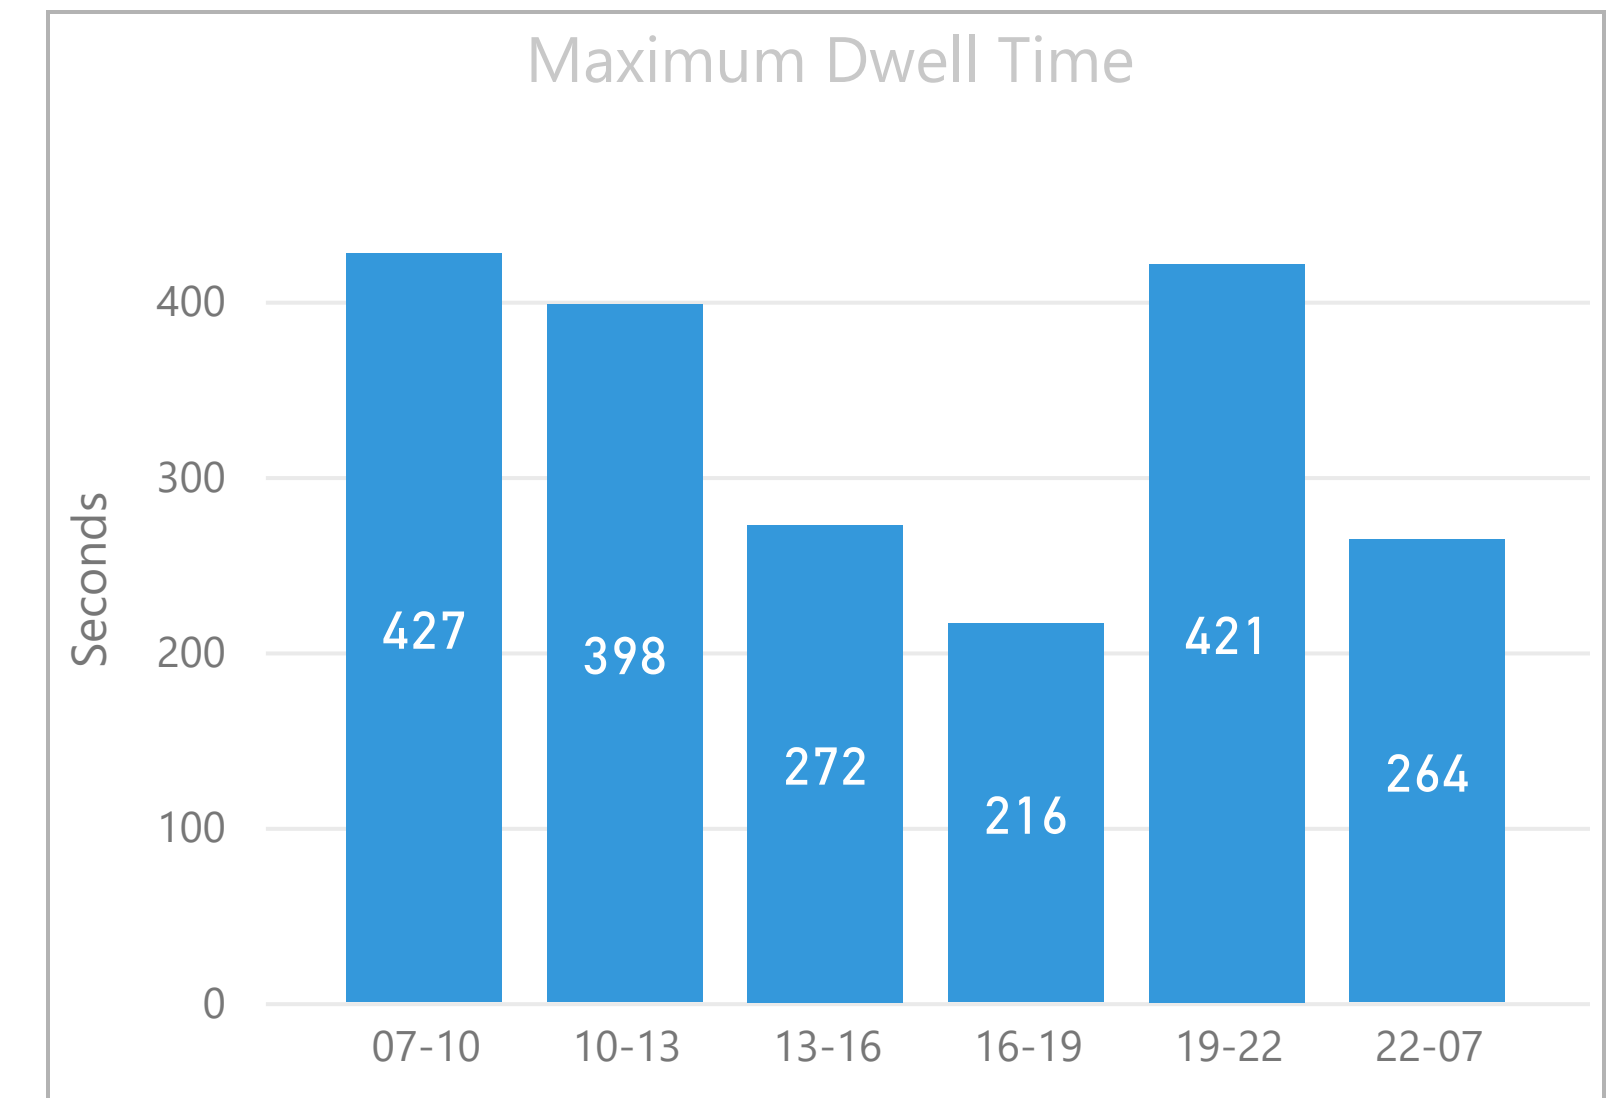

Period

Multiple selections

Week

All

Route

Search

- 8
- 11
- 26
- 35
- 42
- 47
- 78
- 135
- 149
- 205
- 344
- 388
- N8

No stop dwell time data available for first and last stops in each direction