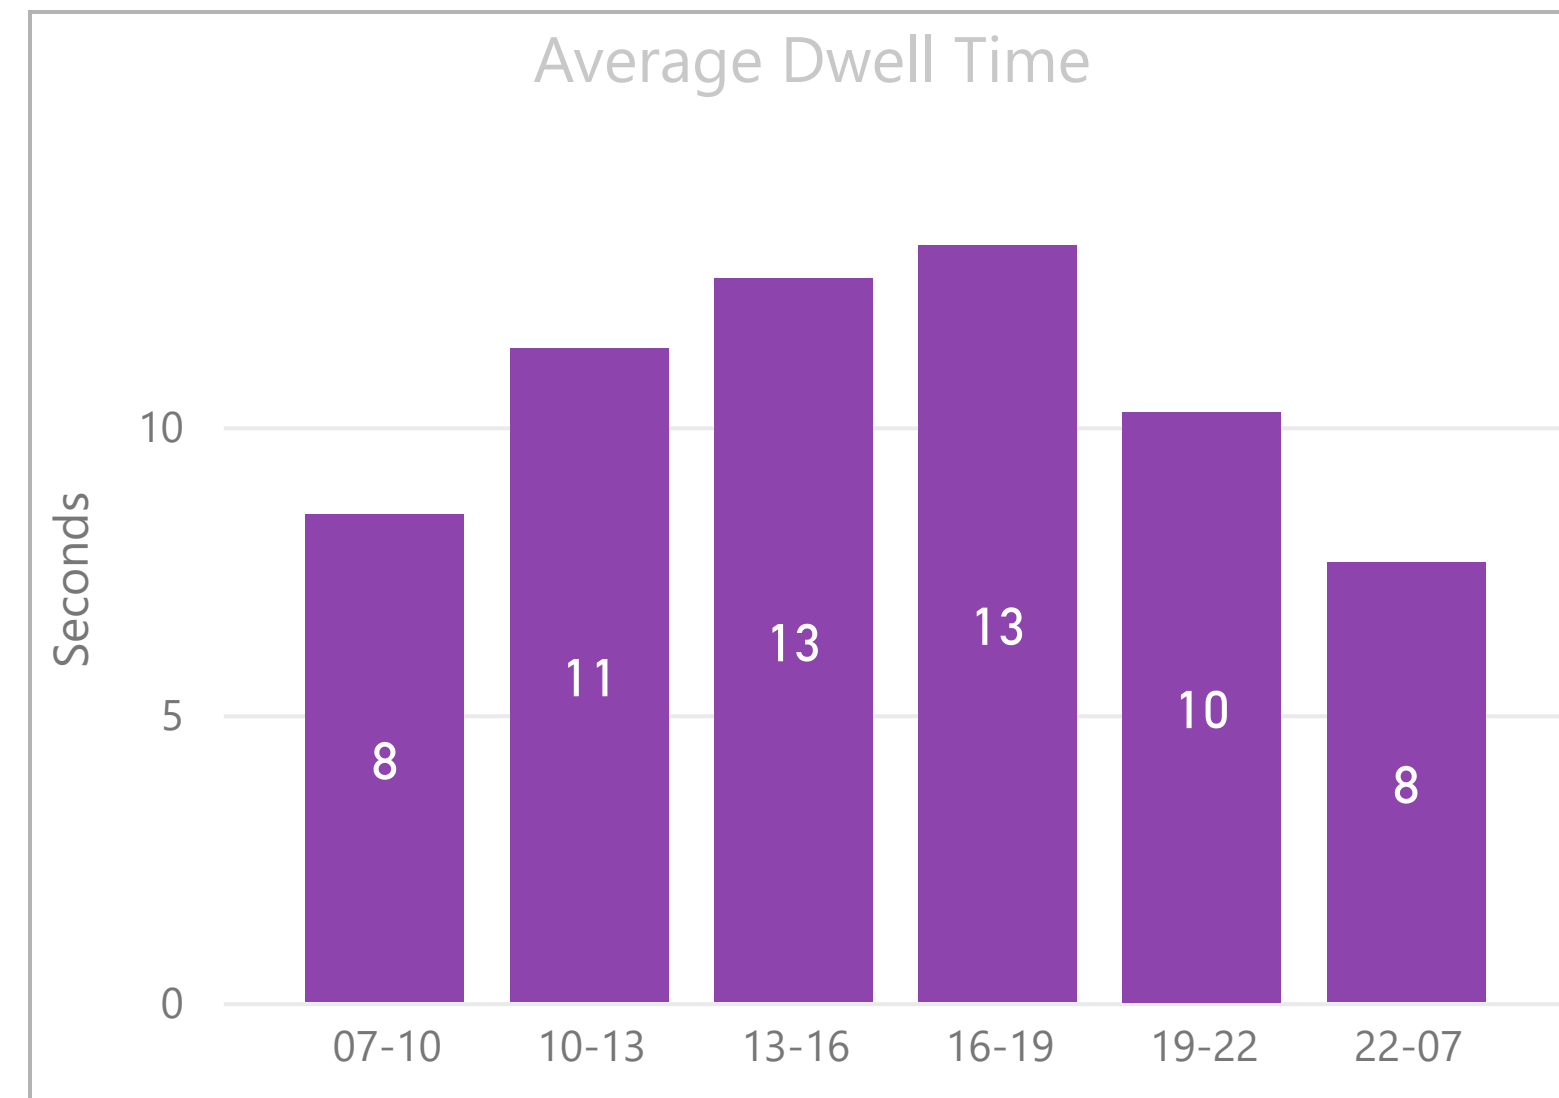

Period

Multiple selections

Week

All

Route

Search

- 8
- 11
- 26
- 35
- 42
- 47
- 78
- 135
- 149
- 205
- 344
- 388
- N8

No stop dwell time data available for first and last stops in each direction