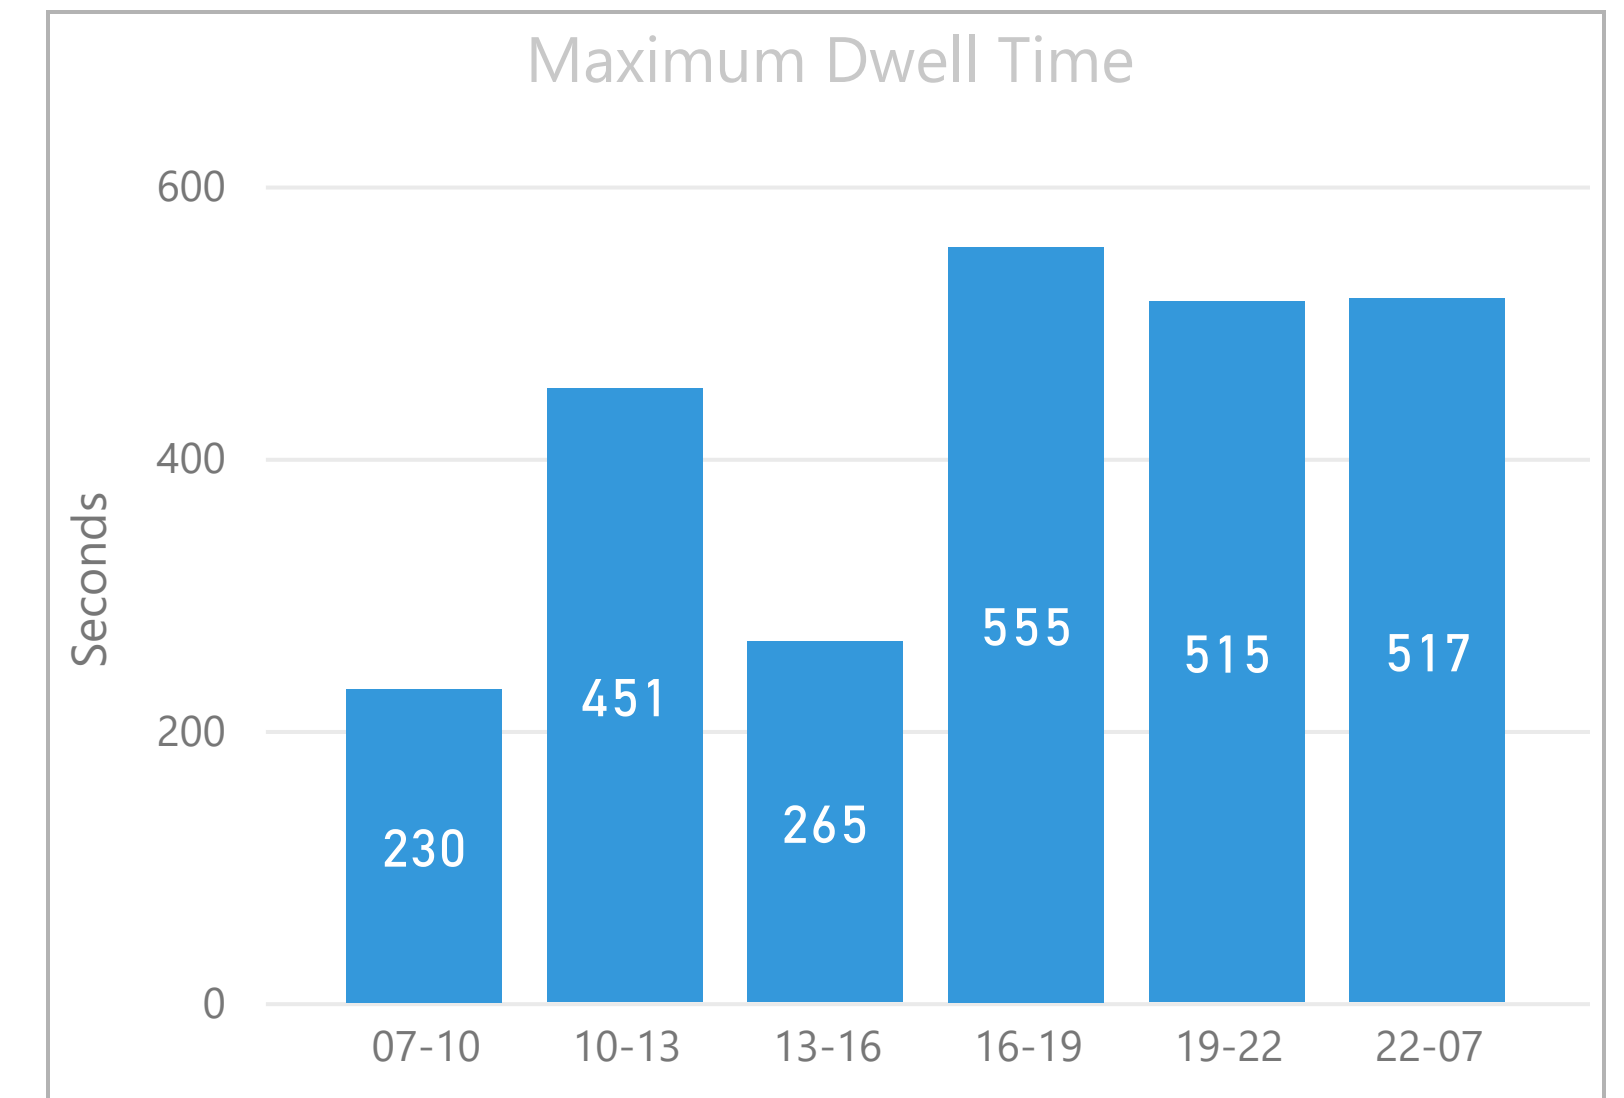

R851 Stop Dwell Time

Bus Stop

Search

- ☐ Bedford Road - 12766
- ☐ Bedford Road - 1667
- ☐ Belvedere Place - 12832
- ☐ Belvedere Place - 12833
- ☐ Borough Station - 26352
- ☐ Borough Station - 26353

Period

Multiple selections

Week

All

Route

Search

- 8
- 11
- 26
- 35
- 42
- 47
- 78
- 135
- 149
- 205
- 344
- 388
- N8

No stop dwell time data available for first and last stops in each direction