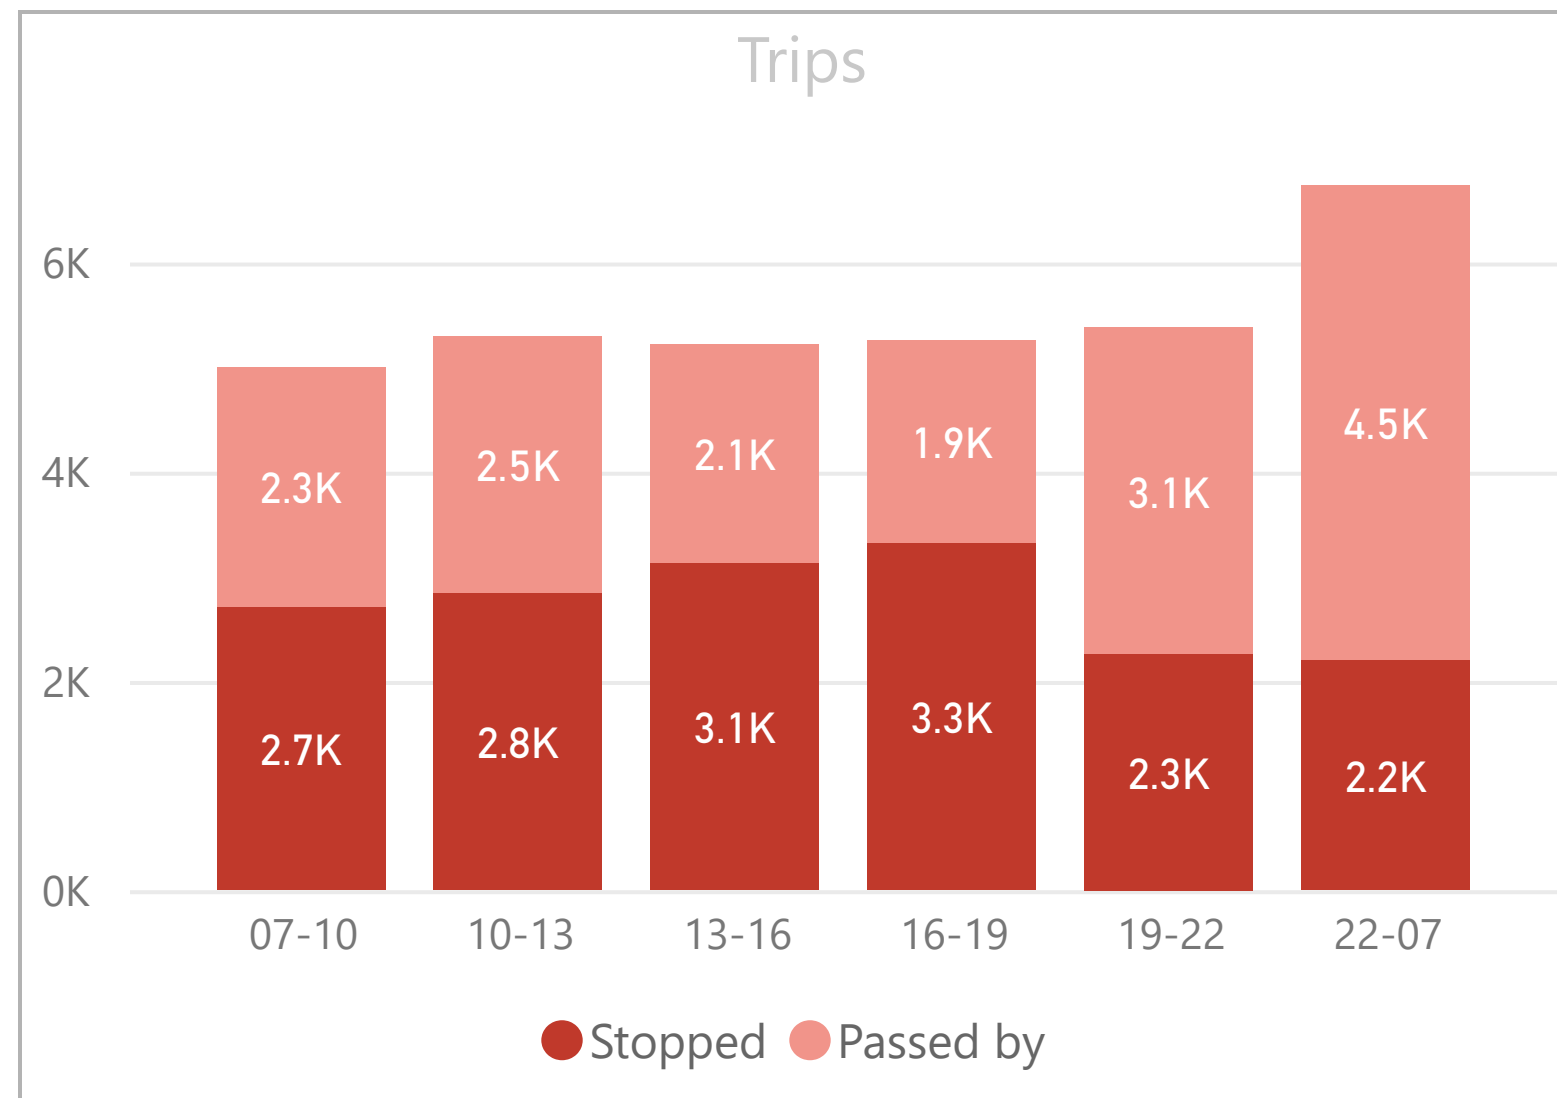

Search

- 8
- 11
- 26
- 35
- 42
- 47
- 78
- 135
- 149
- 205
- 344
- 388
- N8

No stop dwell time data available for first and last stops in each direction

R851 Stop Dwell Time

Bus Stop

Search

- All Hallows Church - 33891
- Barnet Grove - 18061
- Barnet Grove - 4614
- Bethnal Green Station - 4613
- Bethnal Green Station - 4615
- Bethnal Grn Rd / Shoreditch High St Stn - 18058

Period

Multiple selections

Week

All

Route

Search

- 8
- 11
- 26
- 35
- 42
- 47
- 78
- 135
- 149
- 205
- 344
- 388
- N8

No stop dwell time data available for first and last stops in each direction