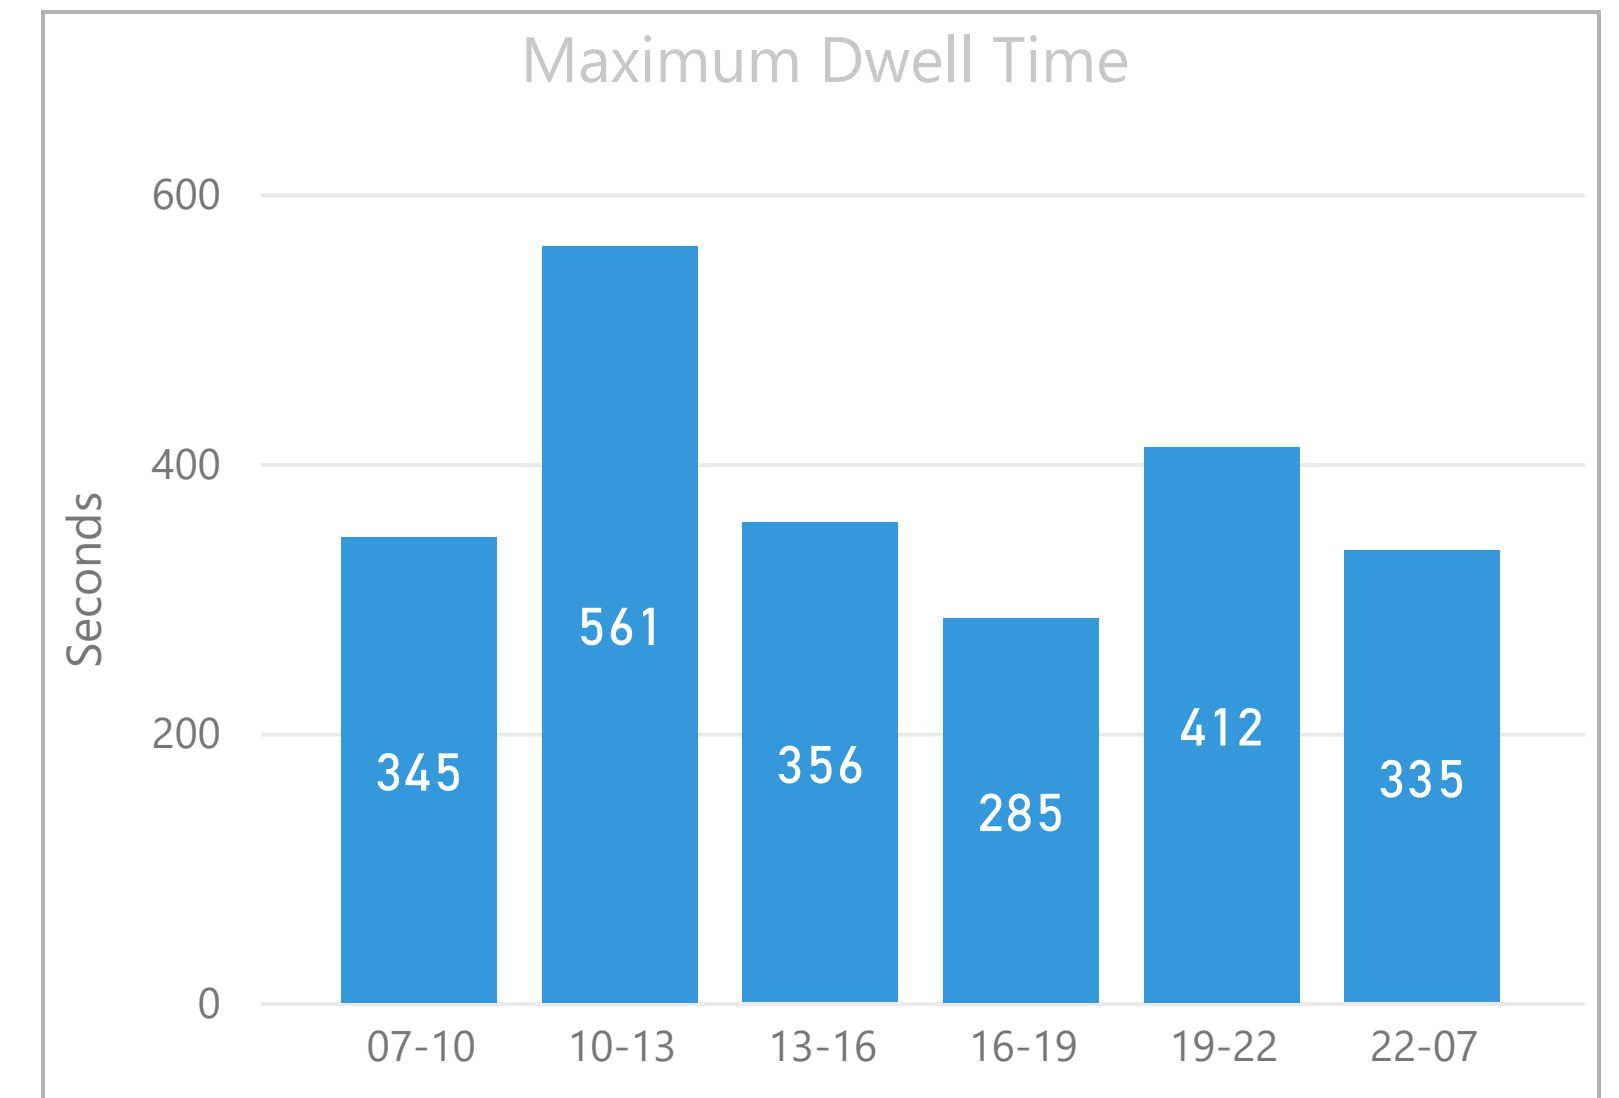

Period

Multiple selections

Week

All

Route

Search

- 8
- 11
- 26
- 35
- 42
- 47
- 78
- 135
- 149
- 205
- 344
- 388
- N8

No stop dwell time data available for first and last stops in each direction