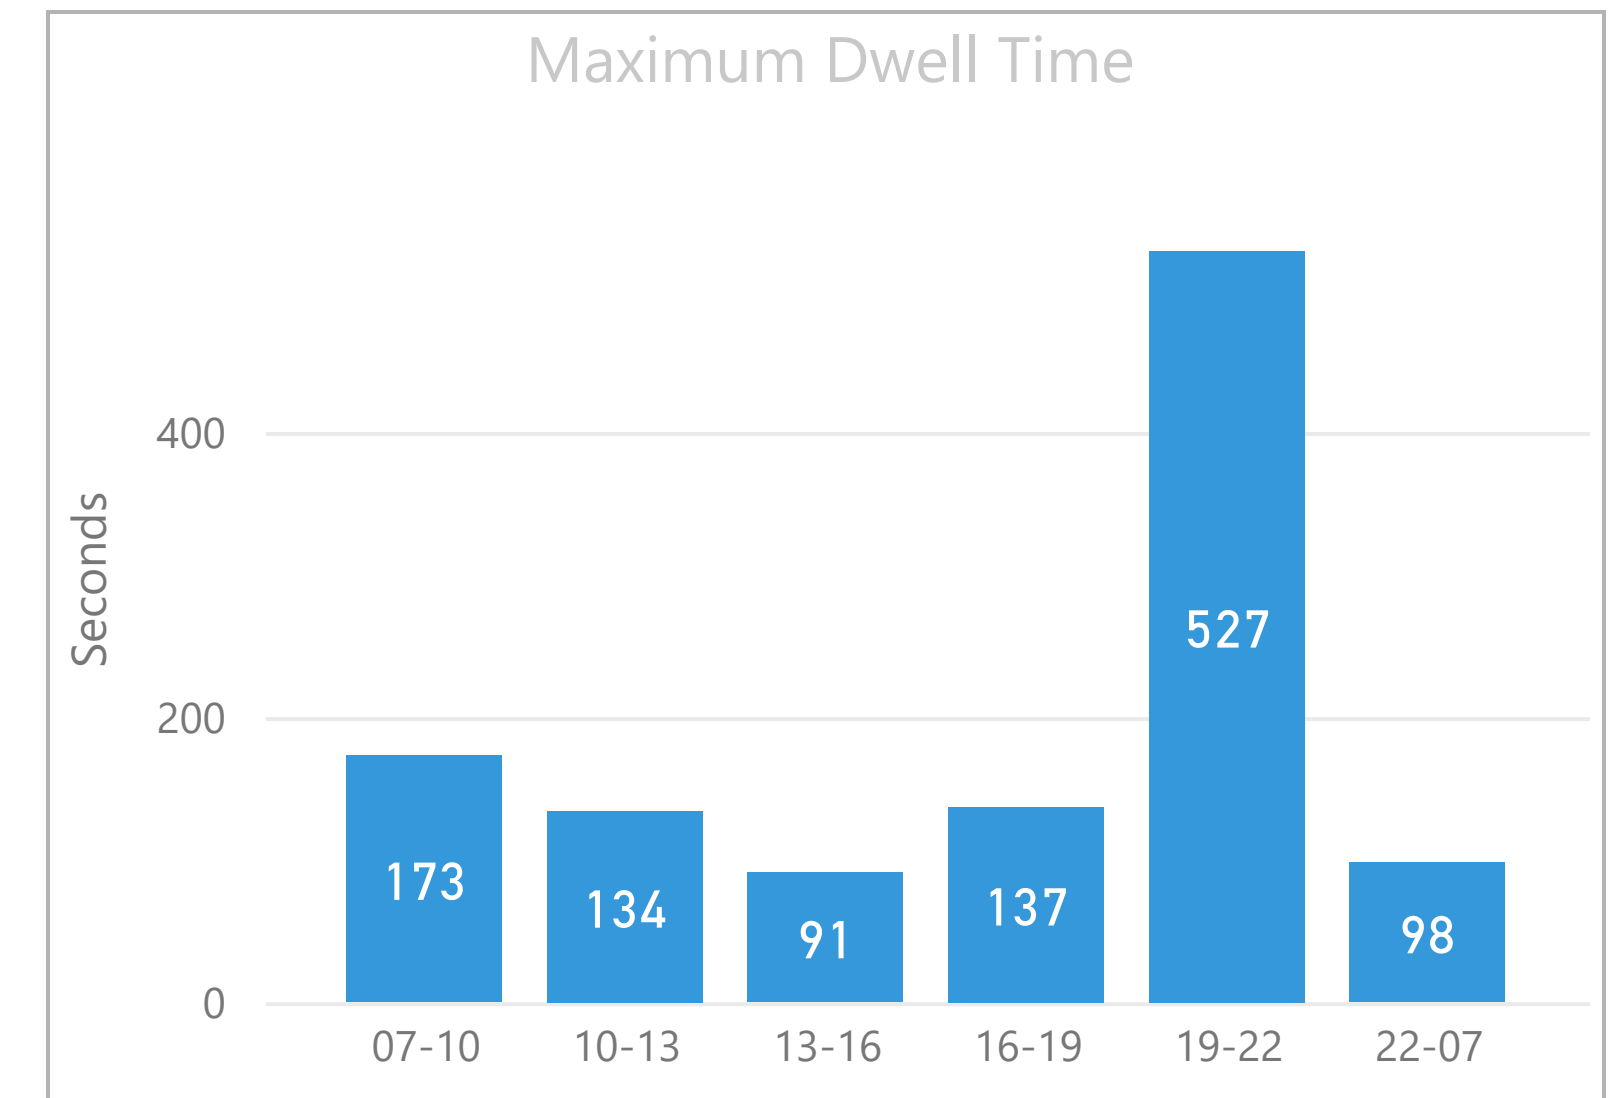

R851 Stop Dwell Time

Bus Stop

Search

- ☐ Abbots Lane - R0049
- ☐ Abinger Grove - 25916
- ☐ Abinger Grove - 25917
- ☐ Bargery Road - 1995
- ☐ Bermondsey Station - 1204
- ☐ Bermondsev Station - BP2447

Period

Multiple selections

Week

All

Route

Search

- 8
- 11
- 26
- 35
- 42
- 47
- 78
- 135
- 149
- 205
- 344
- 388
- N8

No stop dwell time data available for first and last stops in each direction