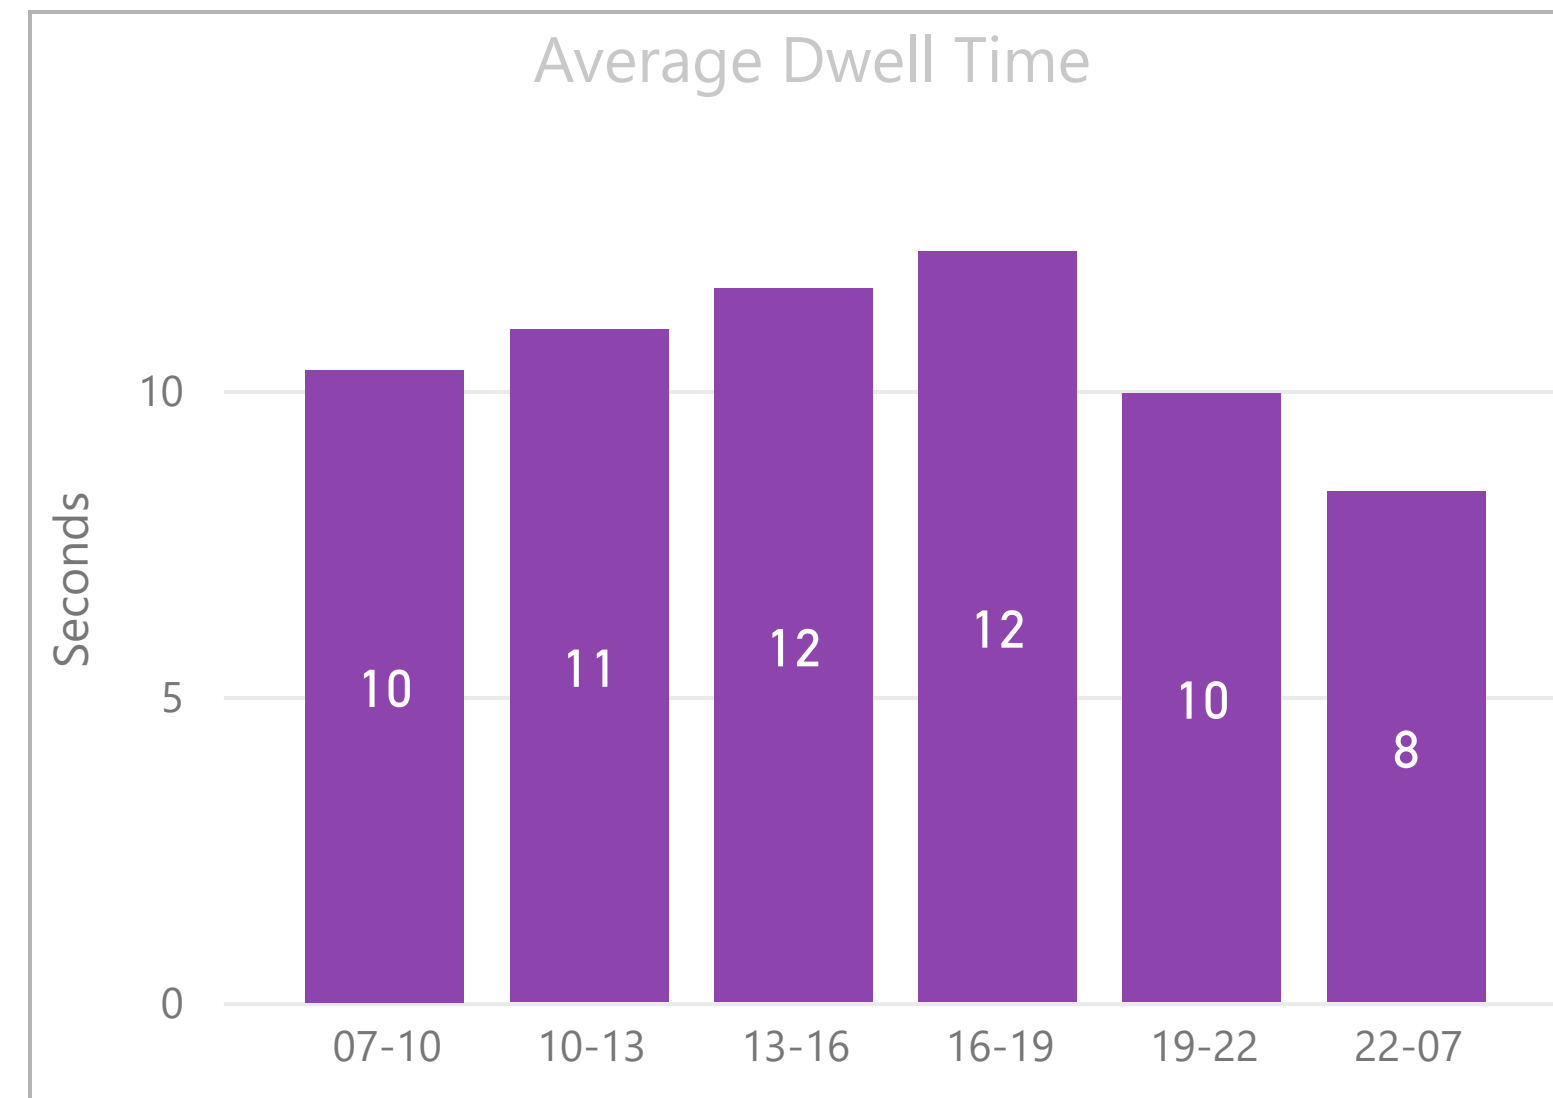

Route

Search

- 8
- 11
- 26
- 35
- 42
- 47
- 78
- 135
- 149
- 205
- 344
- 388
- N8

No stop dwell time data available for first and last stops in each direction

R851 Stop Dwell Time

Bus Stop

Search

- Alice Lane - 18067
- Alice Lane - 35217
- Bank Station / Queen Victoria Street - 4770
- Bank Station / Queen Victoria Street - 8596
- Bank Station / Threadneedle Street - 8606
- Barnet Grove - 18061