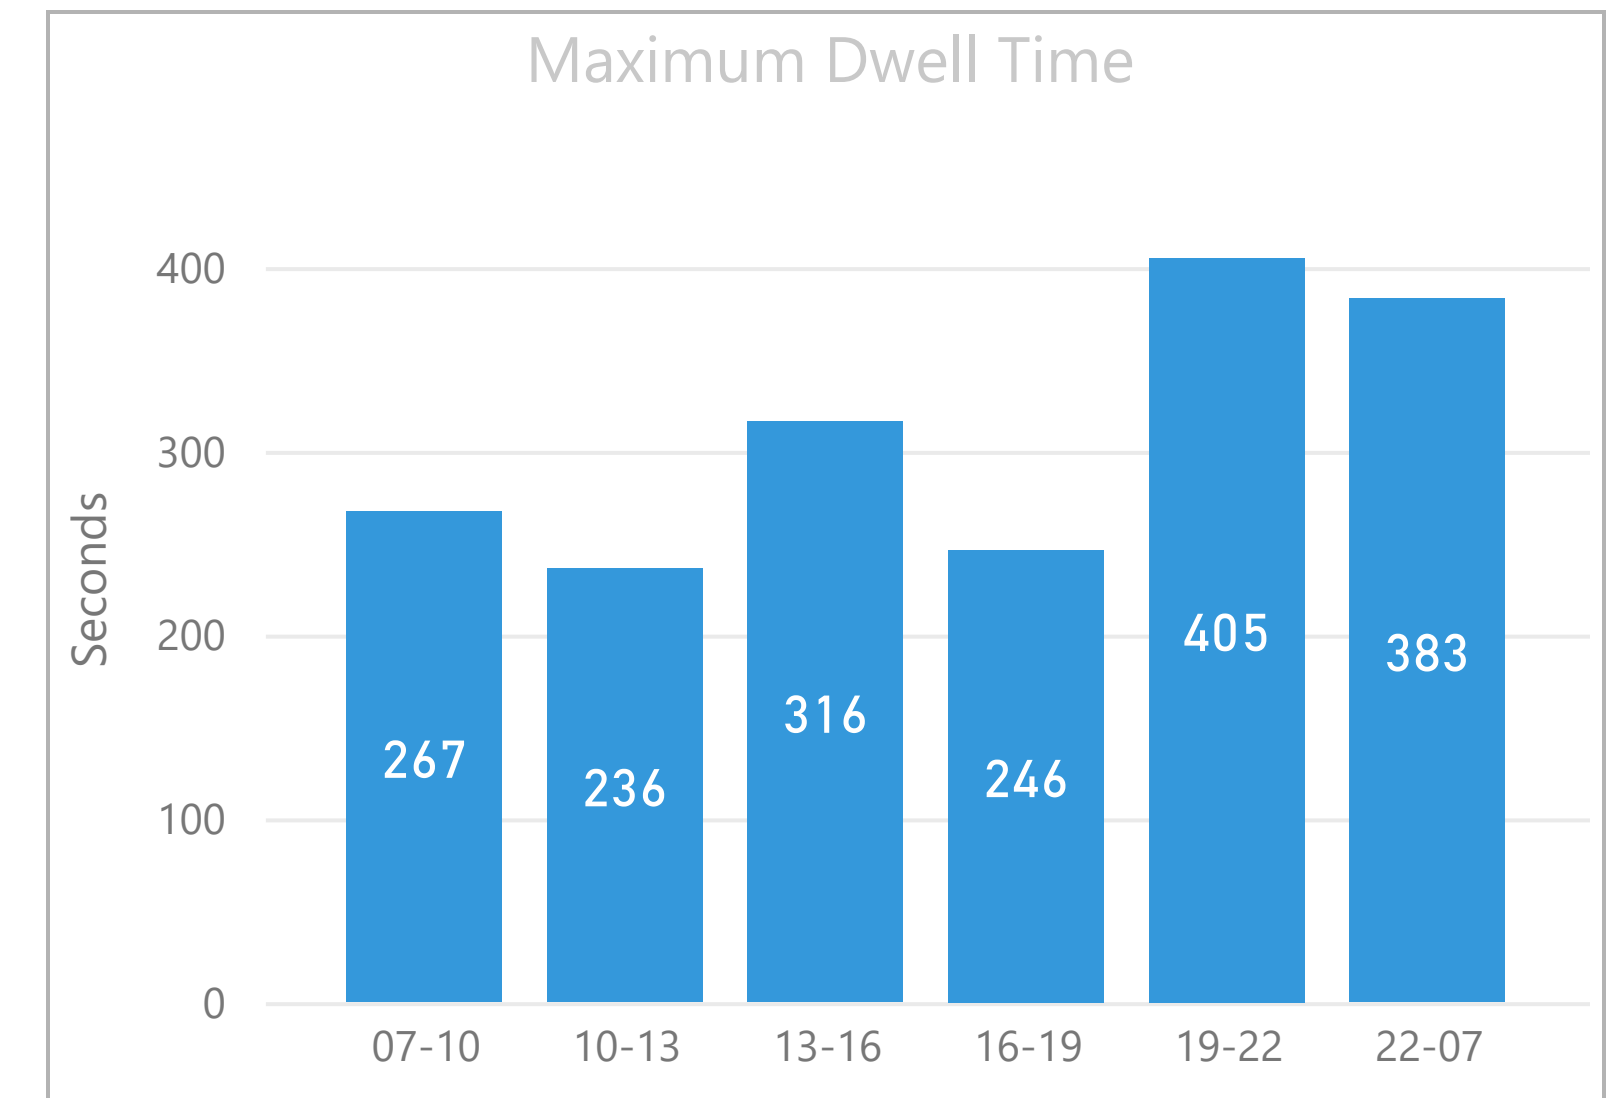

Period

Multiple selections

Week

All

Route

Search

- 8
- 11
- 26
- 35
- 42
- 47
- 78
- 135
- 149
- 205
- 344
- 388
- N8

No stop dwell time data available for first and last stops in each direction