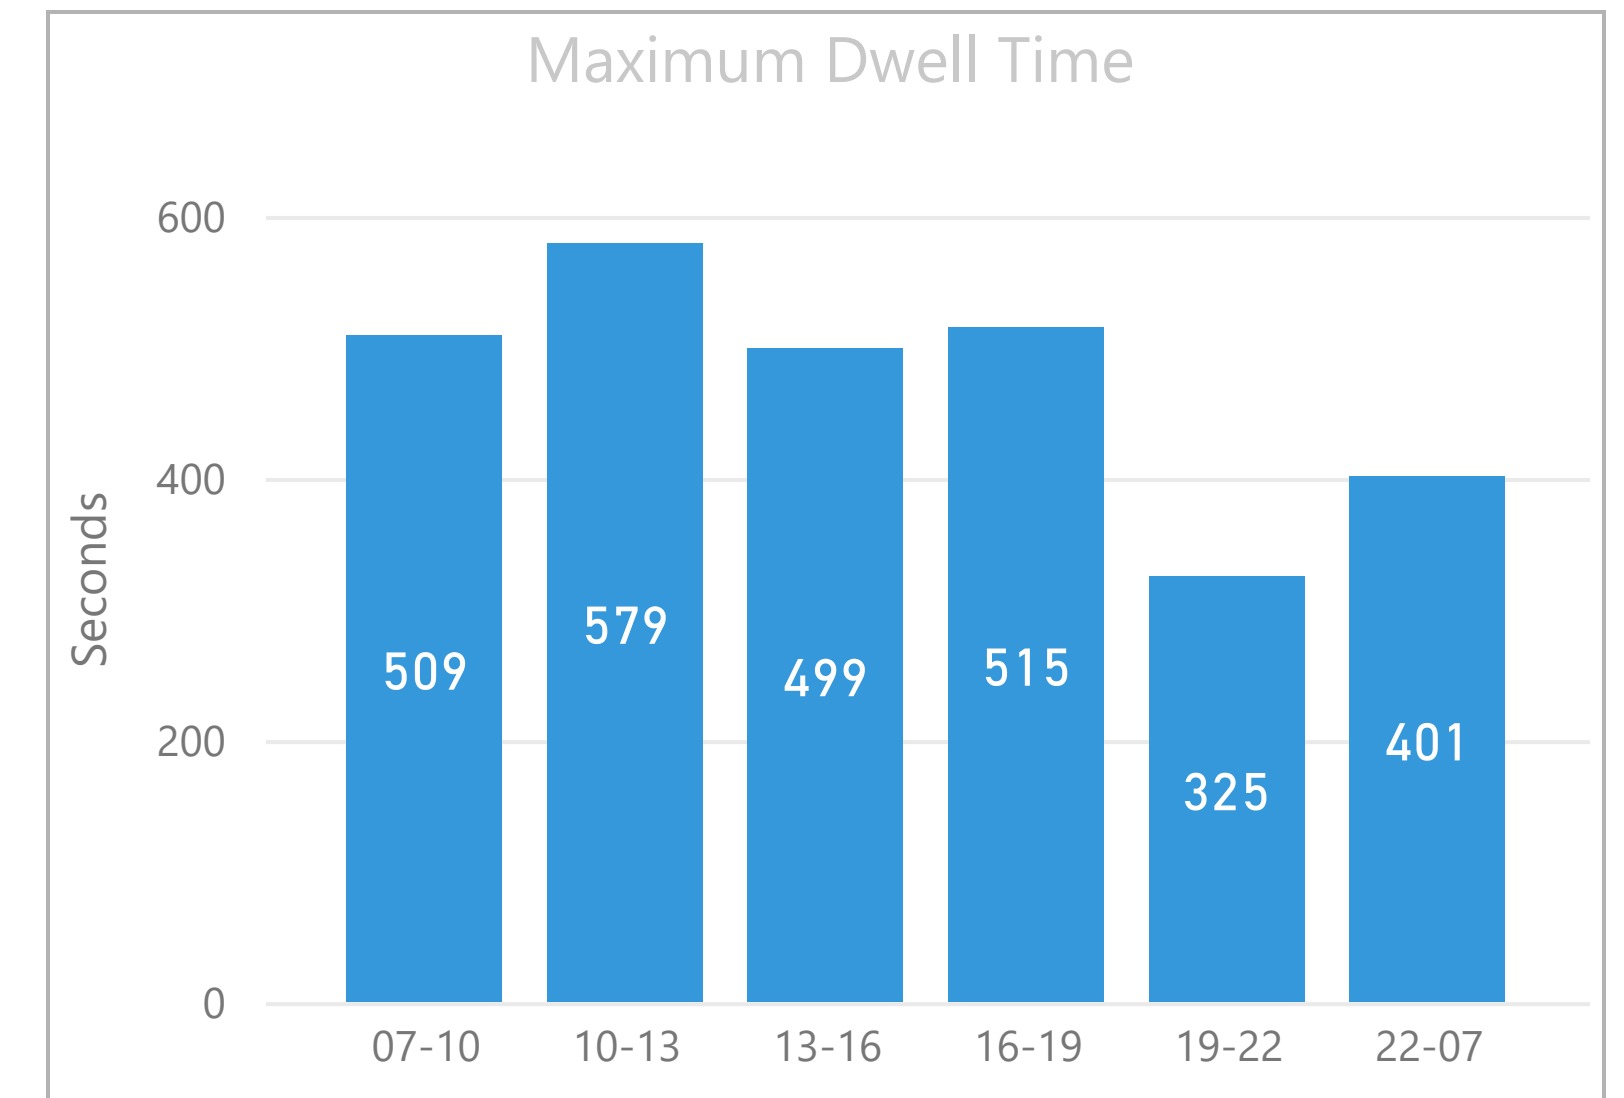

R851 Stop Dwell Time

Bus Stop

Search

- ☐ Amhurst Road - 34888
- ☐ Angel Corner - 12313
- ☐ Angel Corner - R0323
- ☐ Brantwood Road - 12322
- ☐ Brettenham Road - 12314
- ☐ Brettenham Road - BP6012

Period

Multiple selections

Week

All

Route

Search

- 8
- 11
- 26
- 35
- 42
- 47
- 78
- 135
- 149
- 205
- 344
- 388
- N8

No stop dwell time data available for first and last stops in each direction