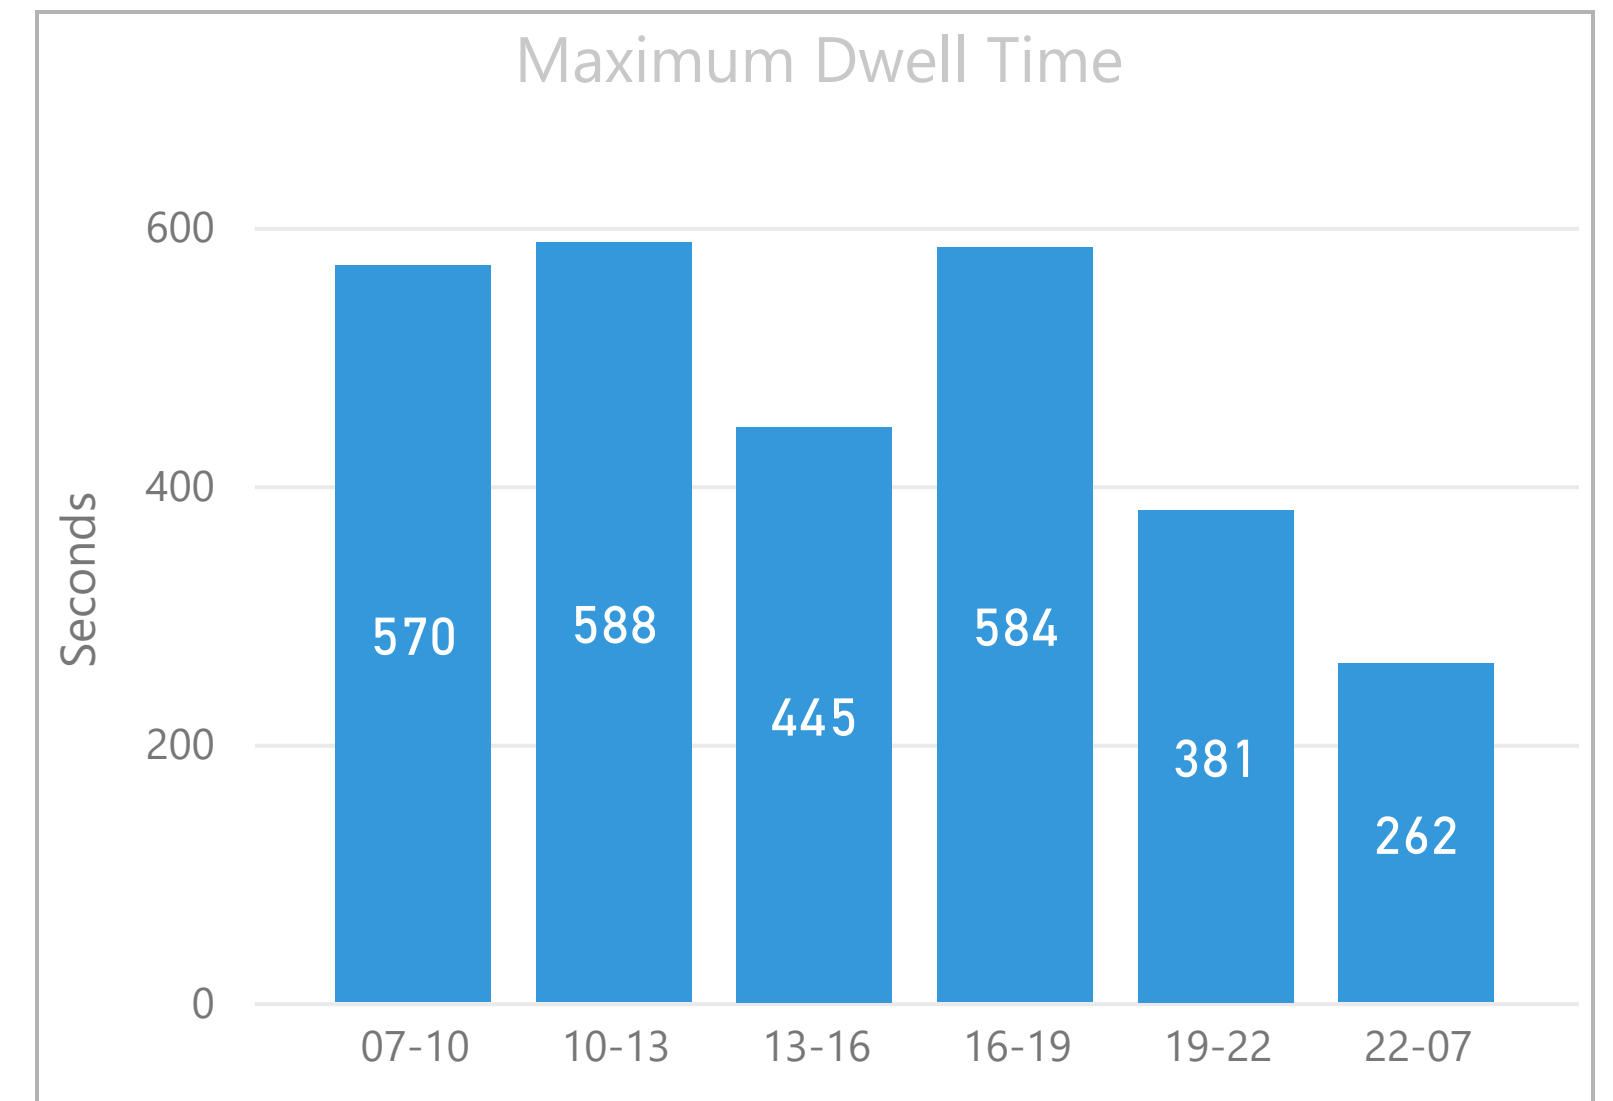

Route

Search

- 8
- 11
- 26
- 35
- 42
- 47
- 78
- 135
- 149
- 205
- 344
- 388
- N8

Period

Multiple selections

Week

All

No stop dwell time data available for first and last stops in each direction