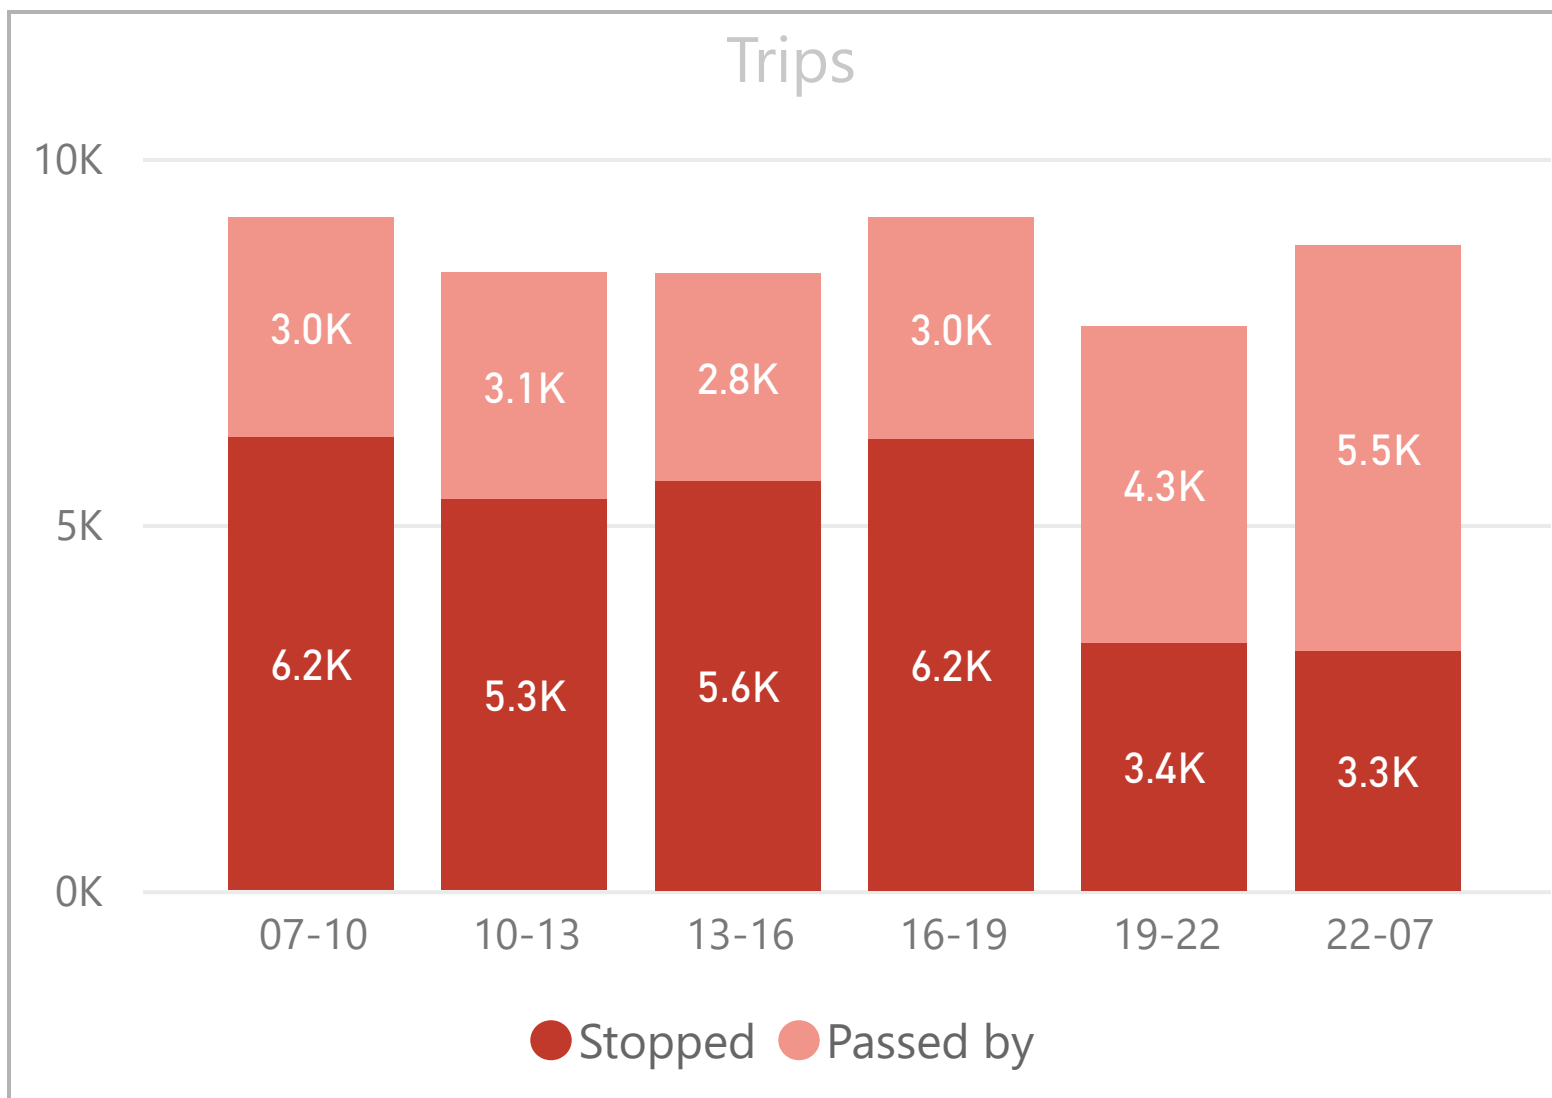

Period

Multiple selections

Week

All

Route

Search

- 8
- 11
- 26
- 35
- 42
- 47
- 78
- 135
- 149
- 205
- 344
- 388
- N8

No stop dwell time data available for first and last stops in each direction