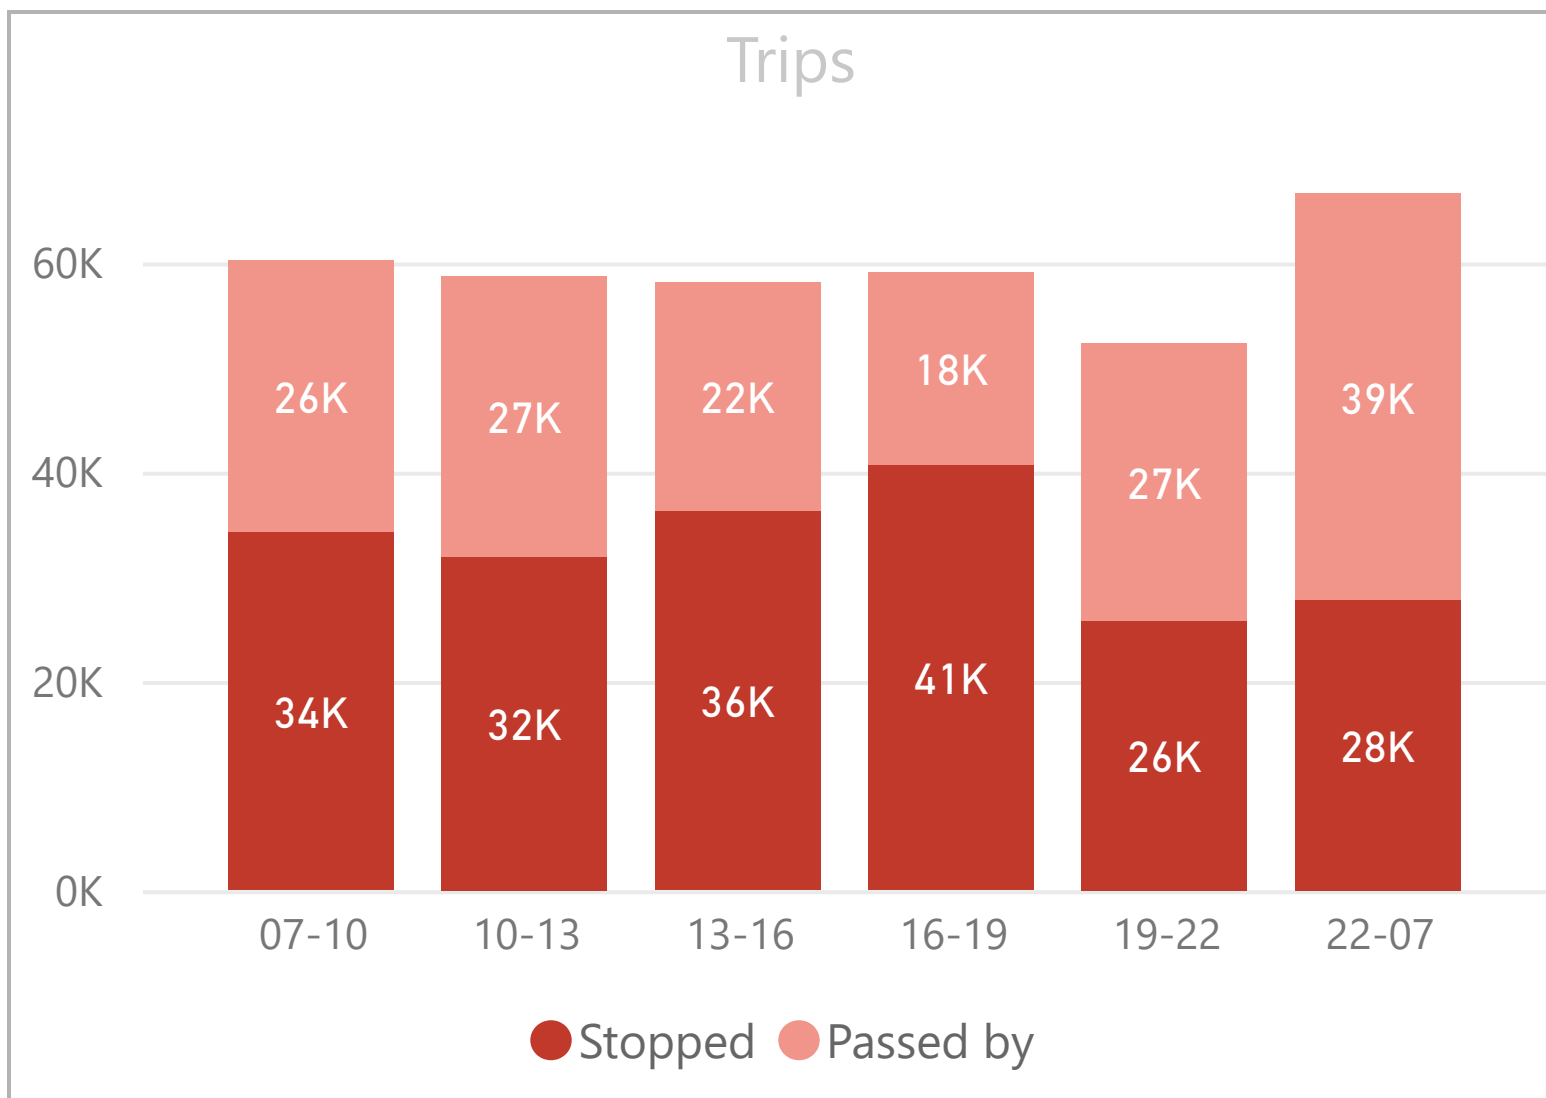

Route

Search

- 8
- 11
- 26
- 35
- 42
- 47
- 78
- 135
- 149
- 205
- 344
- 388
- N8

No stop dwell time data available for first and last stops in each direction

R851 Stop Dwell Time

Bus Stop

Search

- Alice Lane - 18067
- Alice Lane - 35217
- Bank Station / Queen Victoria Street - 4770
- Bank Station / Queen Victoria Street - 8596
- Bank Station / Threadneedle Street - 8606
- Barnet Grove - 18061