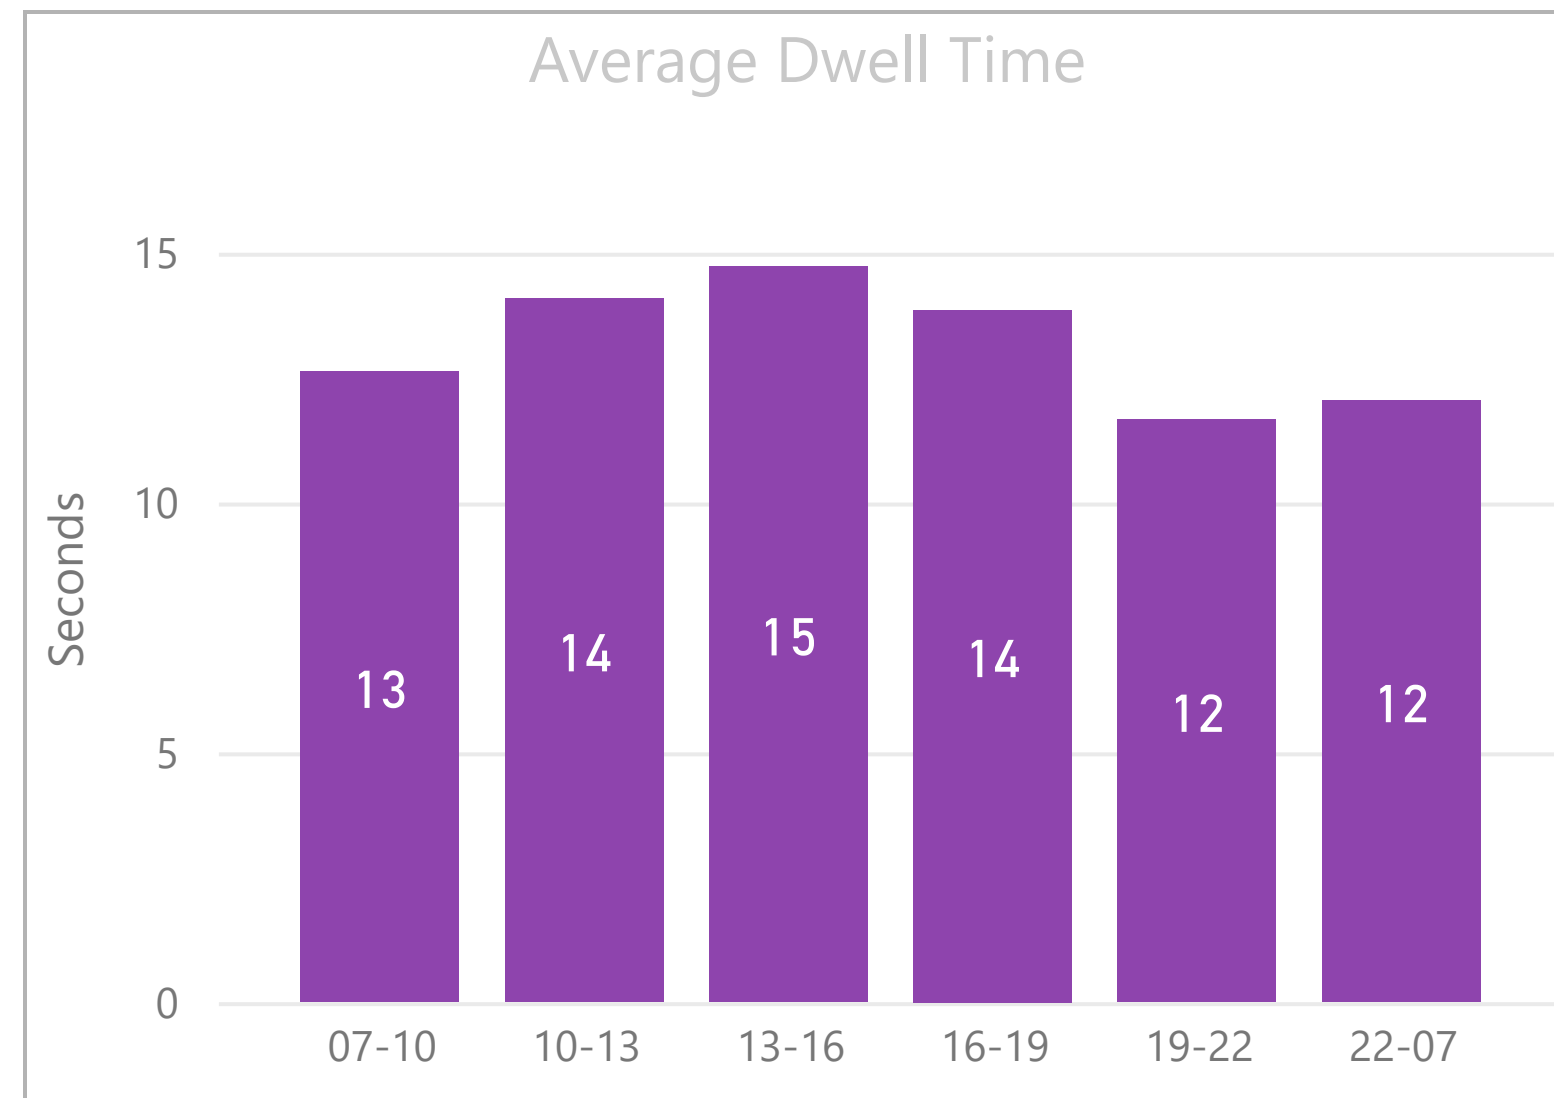

Period

Multiple selections

Week

All

Route

Search

- 8
- 11
- 26
- 35
- 42
- 47
- 78
- 135
- 149
- 205
- 344
- 388
- N8

No stop dwell time data available for first and last stops in each direction