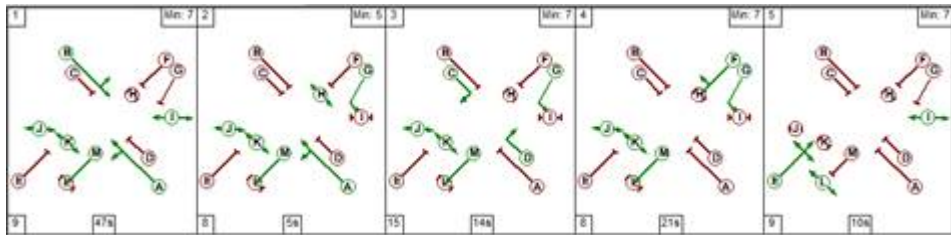

### MoC A

### MoC B

Link	MoC A	MoC B	Difference
Watford Way S/B	86.8%	91.4%	4.6%
The Burroughs	84.3%	88.2%	3.9%
The Burroughs Left Turn	31.8%	15.4%	-16.4%
Watford Way N/B	63.7%	58.9%	-4.8%
Station Road	87.2%	87.2%	0.0%
Link	MoC A	MoC B	Difference
Watford Way S/B	85.2%	92.1%	6.9%
The Burroughs	87.2%	87.2%	0.0%
The Burroughs Left Turn	36.1%	18.7%	-17.4%
Watford Way N/B	90.1%	90.1%	0.0%
Station Road	89.8%	85.1%	-4.7%