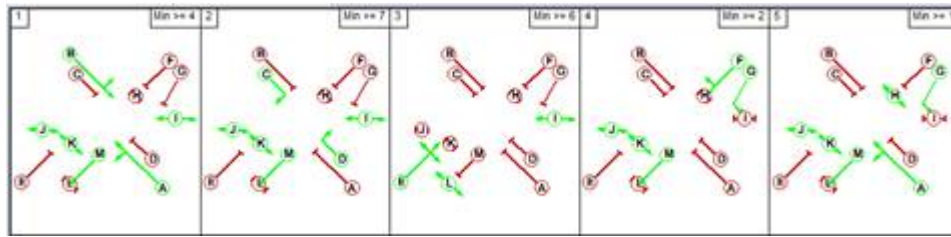

### MoC A

### MoC B

Link	MoC A	MoC B	Difference
Watford Way S/B	86.8%	91.4%	4.6%
The Burroughs	84.3%	88.2%	3.9%
The Burroughs Left Turn	31.8%	15.4%	-16.4%
Watford Way N/B	63.7%	58.9%	-4.8%
Station Road	87.2%	87.2%	0.0%
Link	MoC A	MoC B	Difference
Watford Way S/B	85.2%	92.1%	6.9%
The Burroughs	87.2%	87.2%	0.0%
The Burroughs Left Turn	36.1%	18.7%	-17.4%
Watford Way N/B	90.1%	90.1%	0.0%
Station Road	89.8%	85.1%	-4.7%