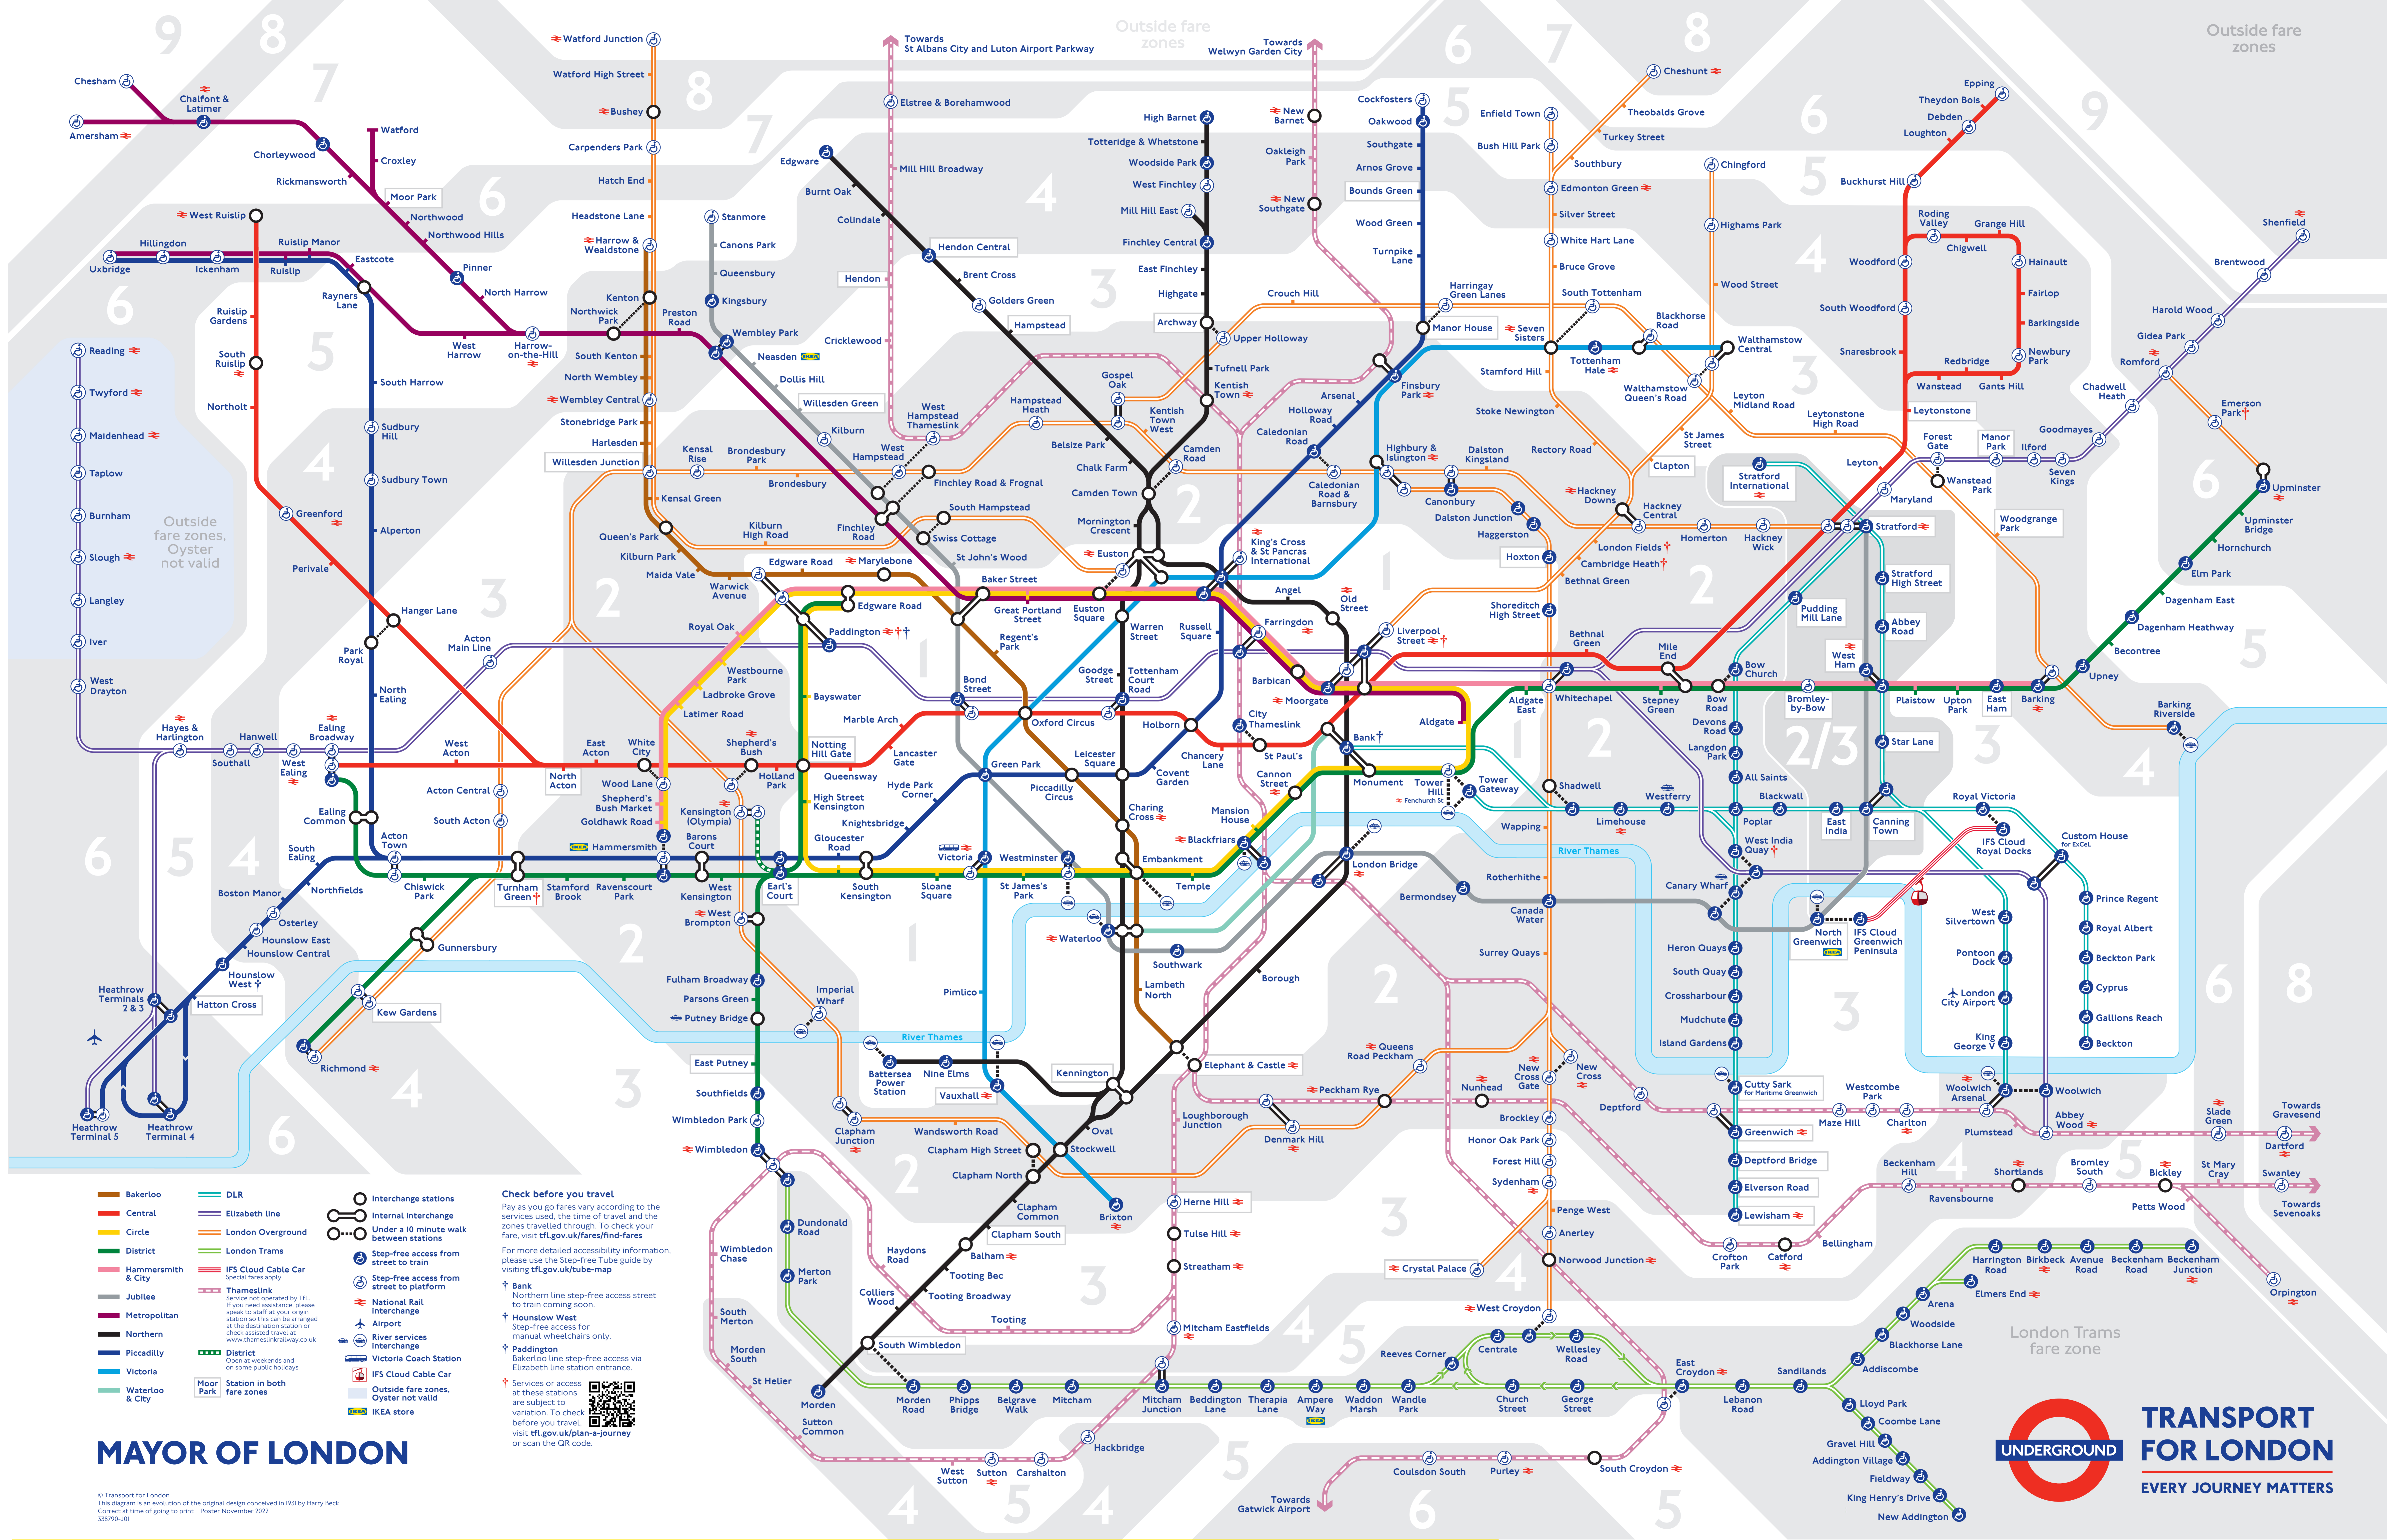

Tube map

Check your travel tfl.gov.uk/travel-tools

24 hour travel information **0343 222 1234***

Plan your journey **Download the TFL Go app**

Make a wonderful home, whatever your zone.

With stores and pick-up points throughout London, there's an IKEA within everyone's reach.

Search 'IKEA London'

THE WONDERFUL EVERYDAY