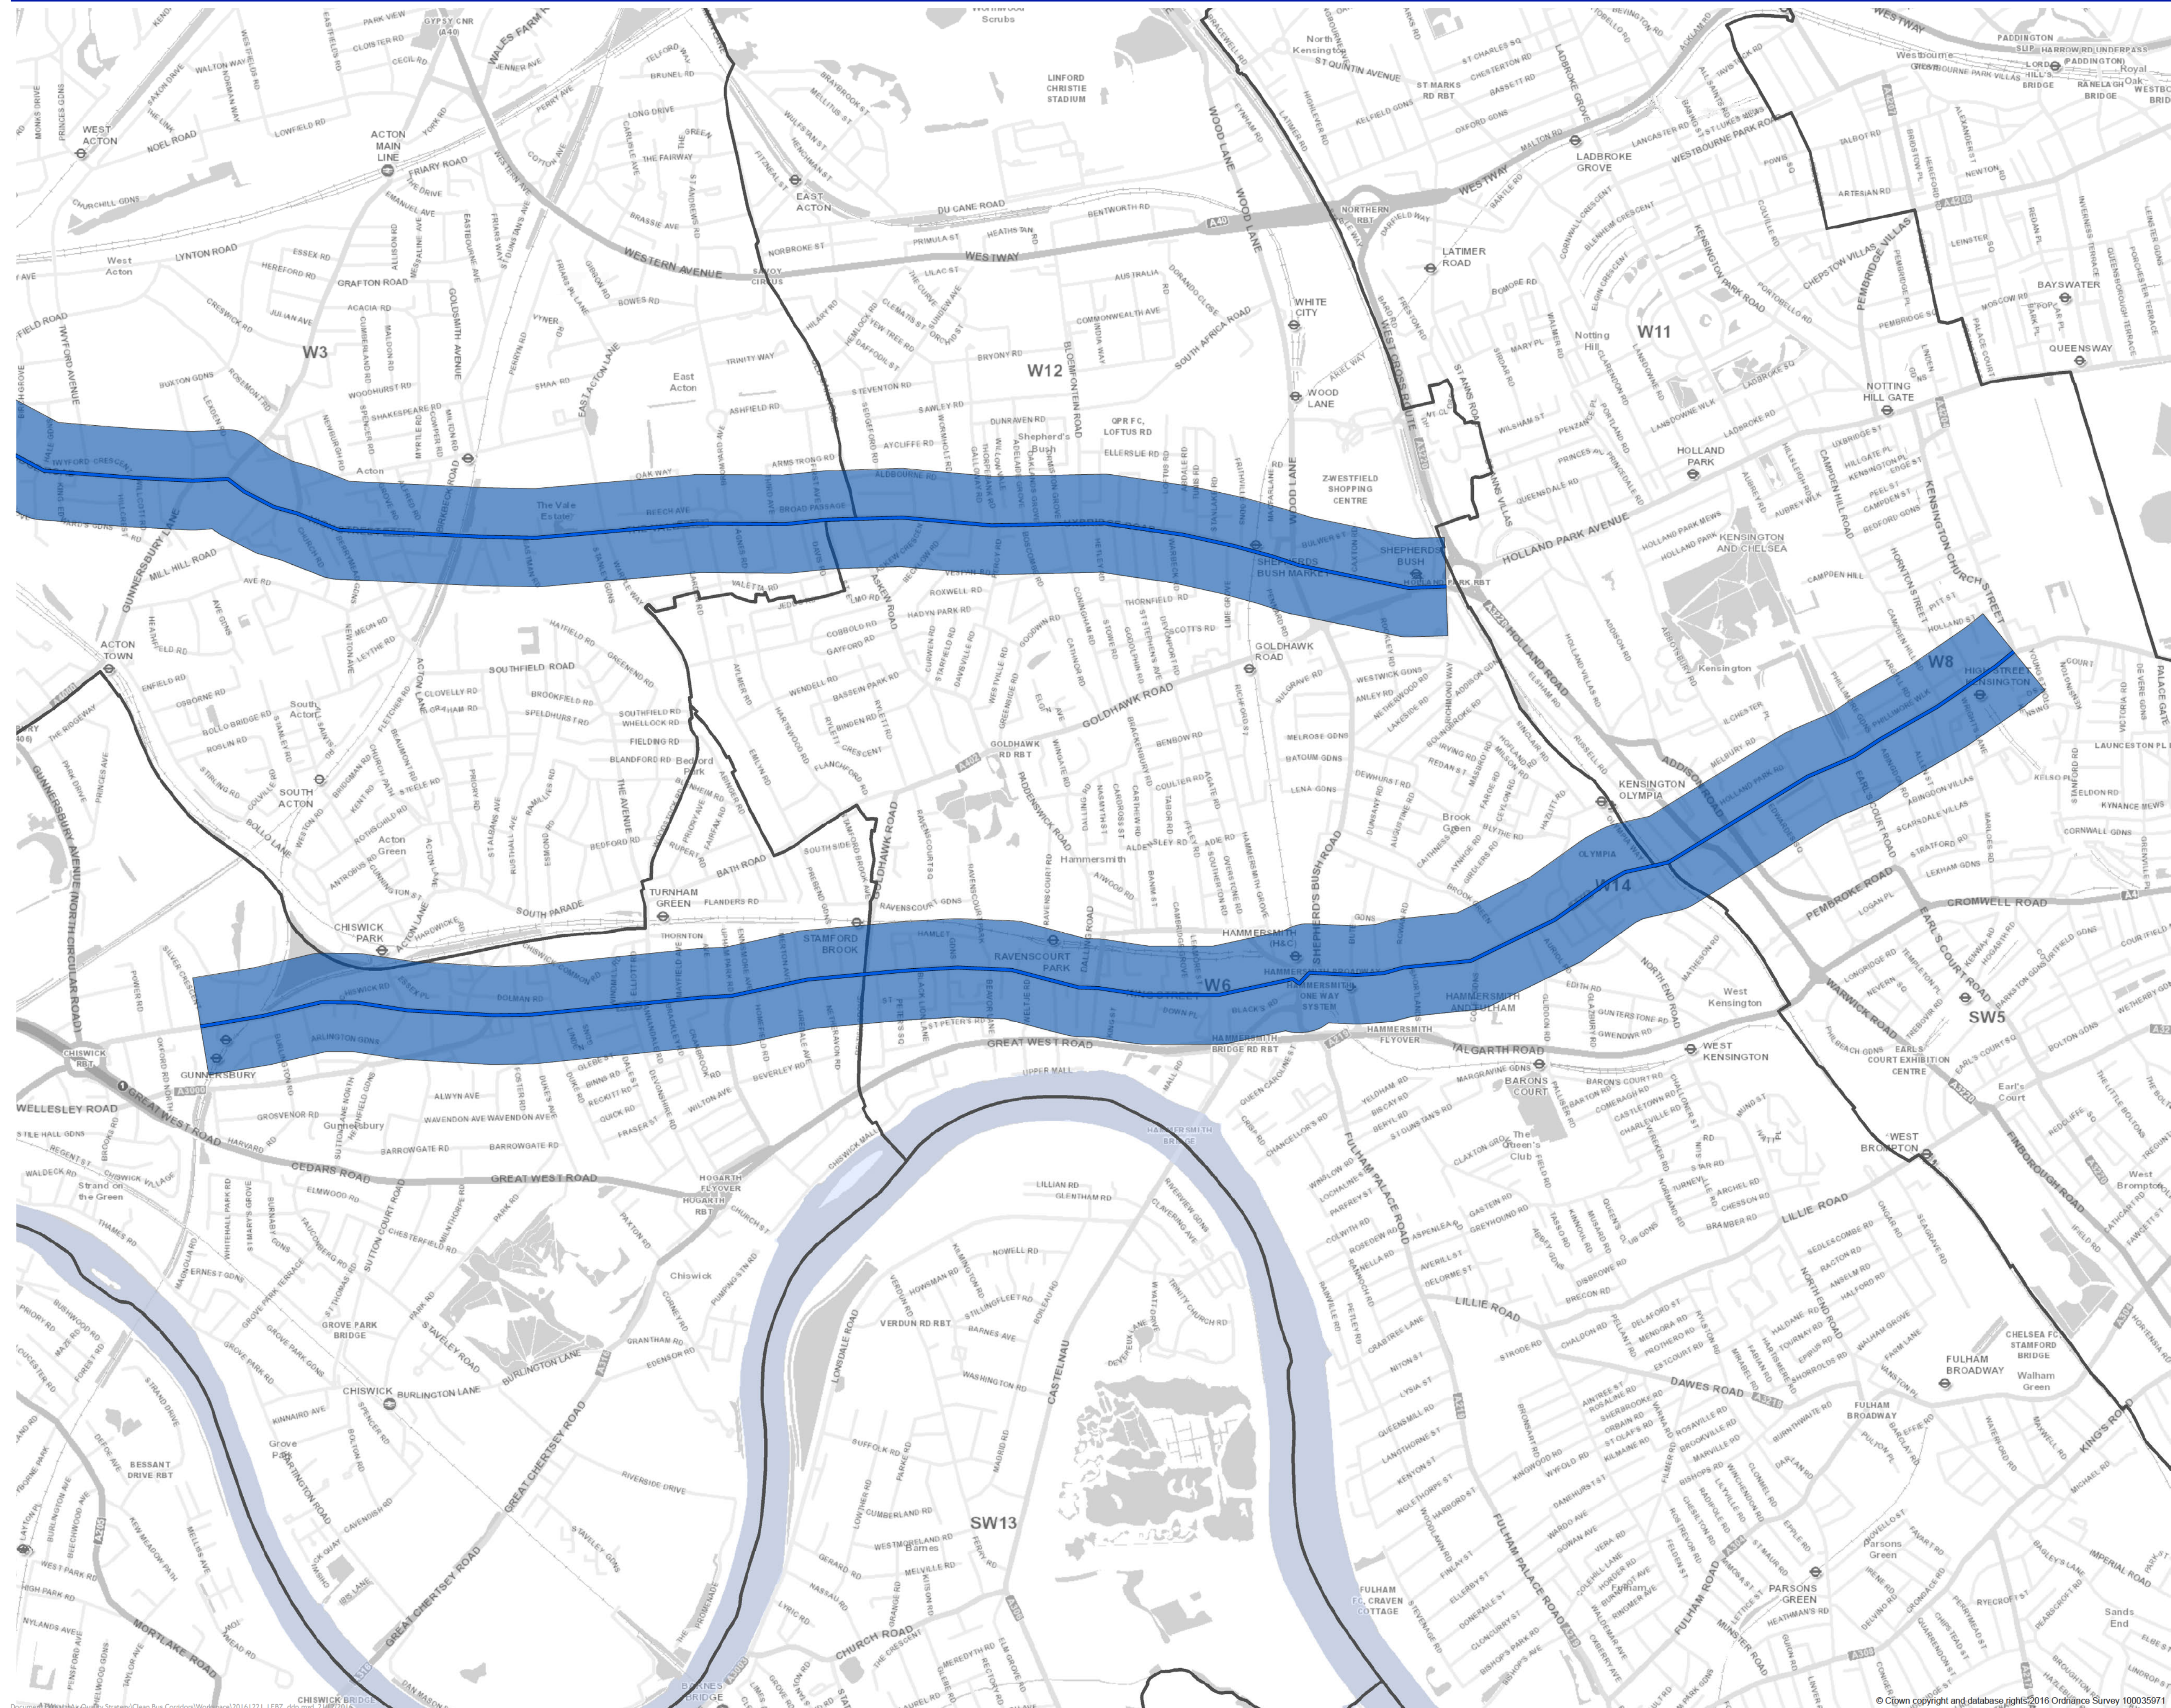

Low Emissions Bus Zones - Chiswick High Road - Kensington

Legend

- Low Emissions Bus Zones
- Borough boundary

Transport for London
Windsor House, 42-50 Victoria Street
London SW1H 0TL