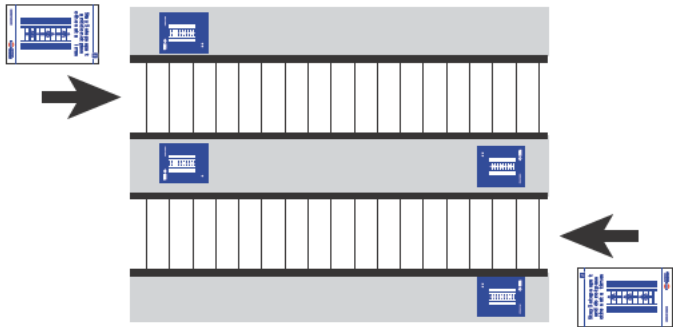

Escalators / Stairs

Ref
CW-RSD-WB-ESCS

Size
Double Royal

Install Scenarios

Station Entrance - combined

Station Entrance - segregated

Escalators / Stairs

Lifts

One way system

Toilet signage (exterior)