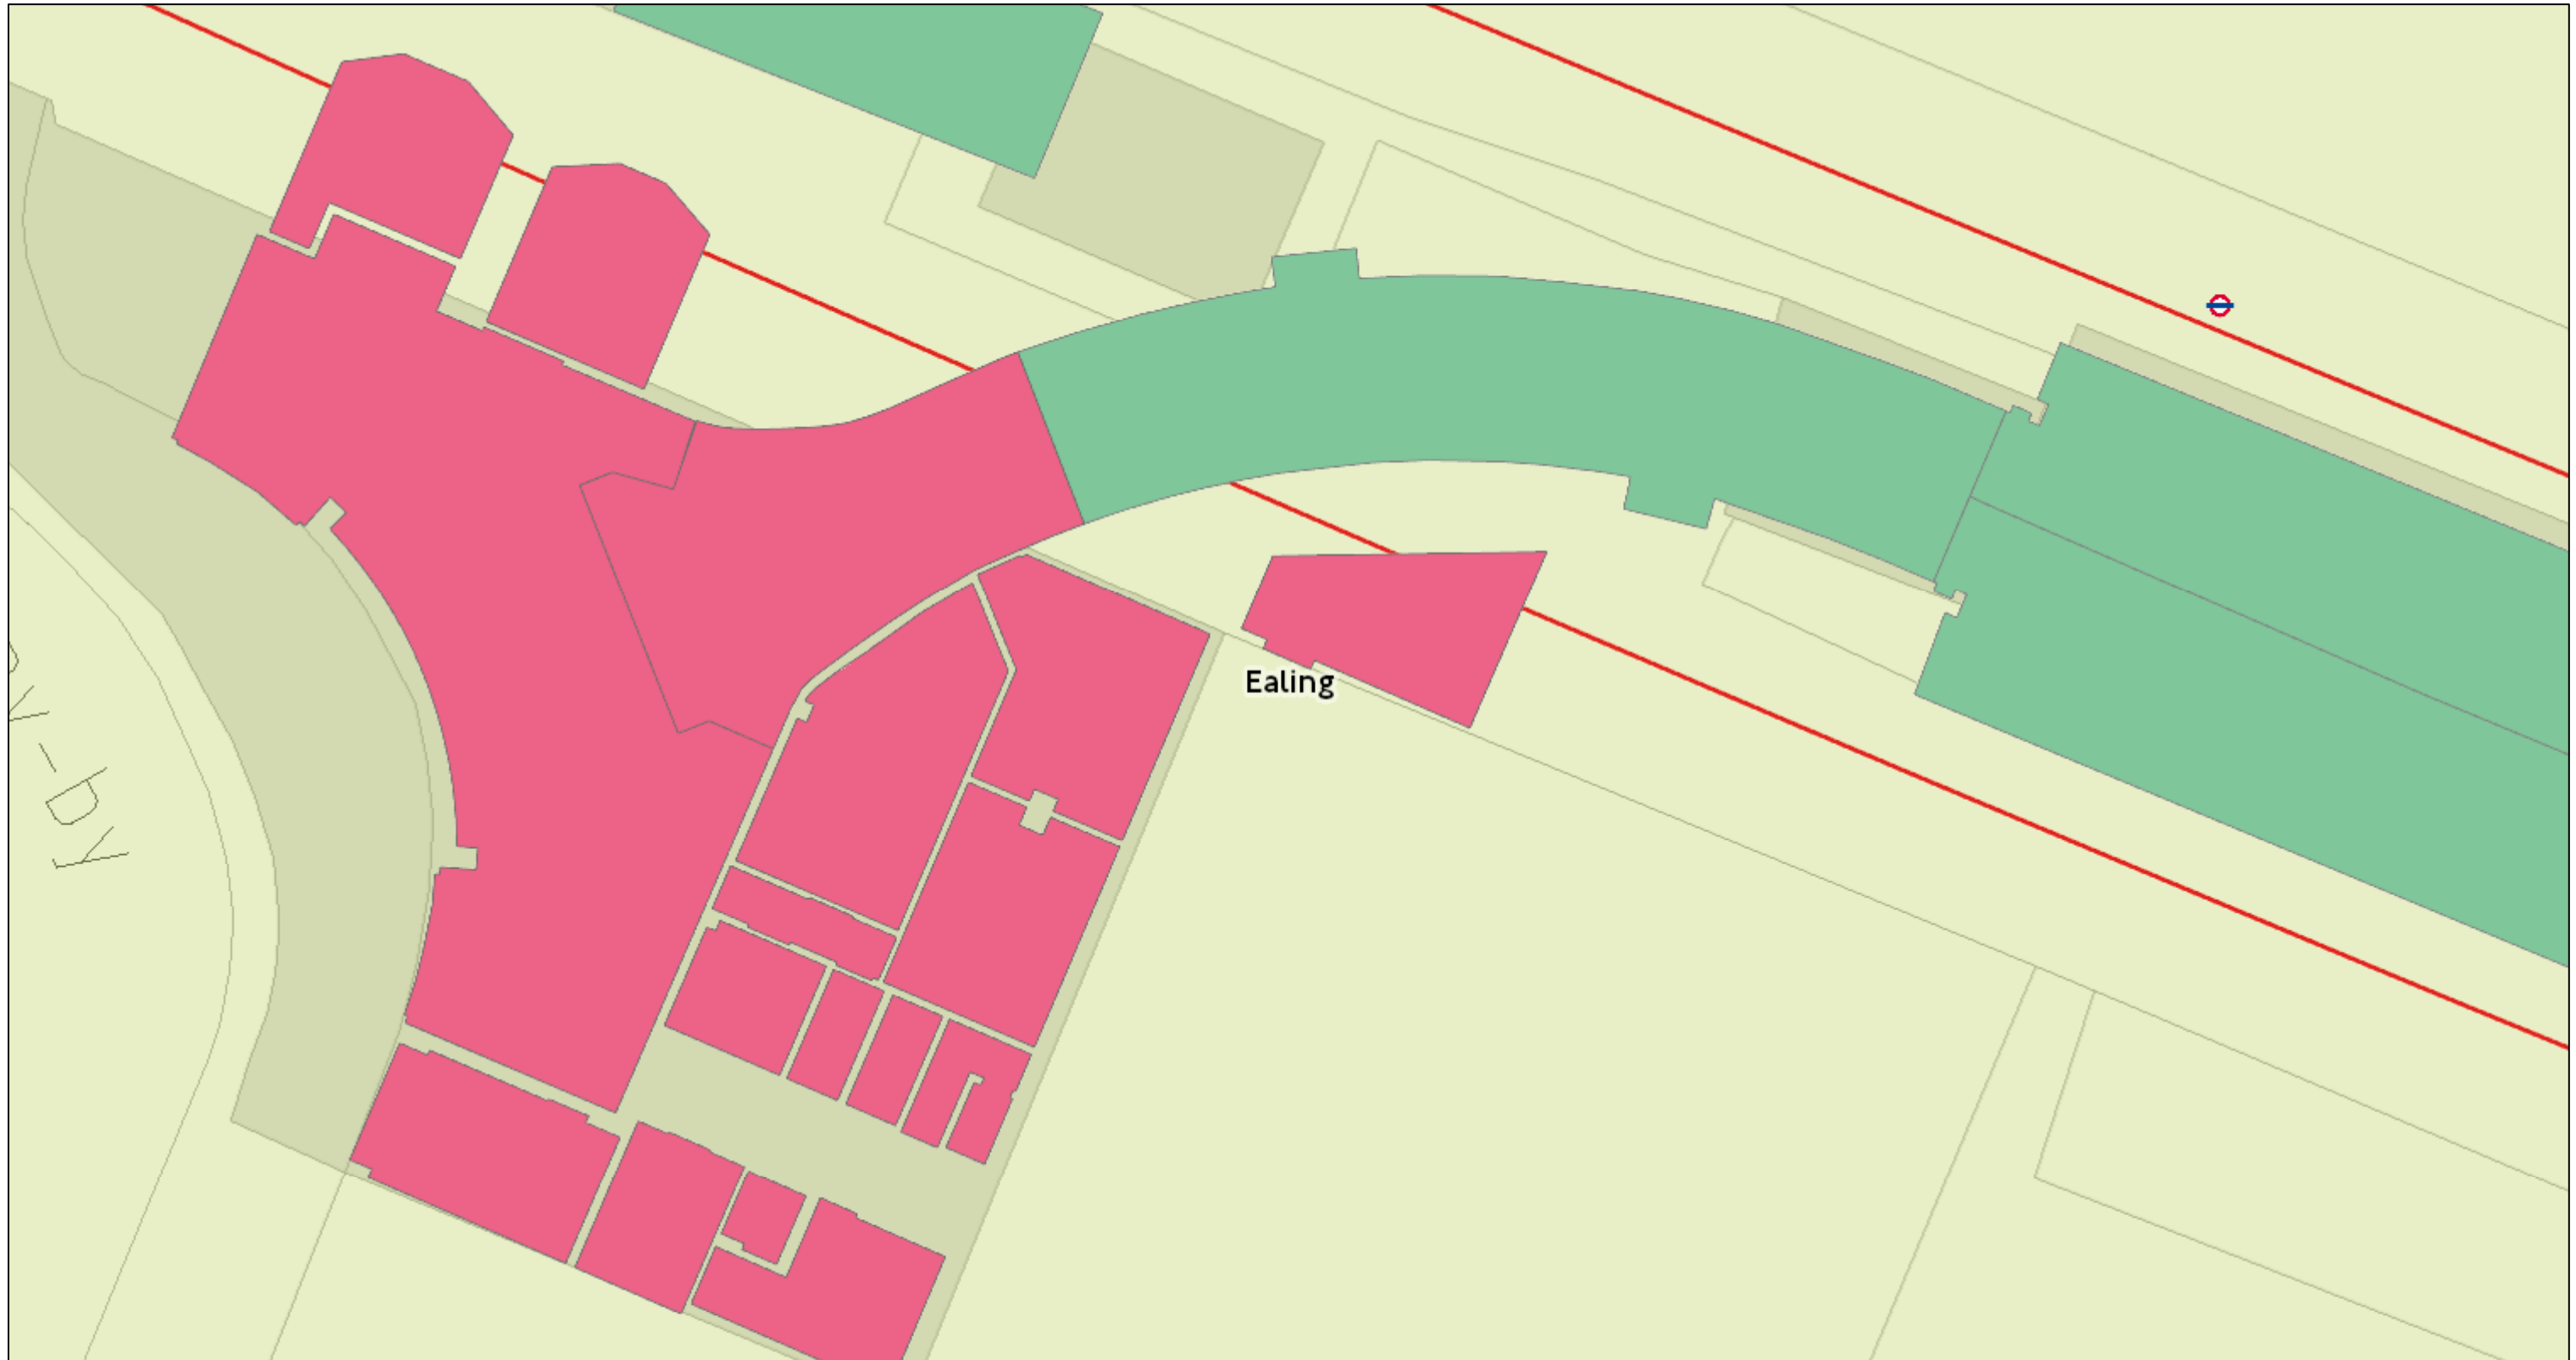

PERIVALE STATION

October 28, 2019

1:125

© Environment Agency copyright and/or database right 2017. All rights reserved | © Crown copyright and database rights 2018 Ordnance Survey 100035971 (Coordinates in London Survey Grid) © Crown copyright and database rights 2015 Ordnance Survey 100035971 (Coordinates in London Survey Grid)