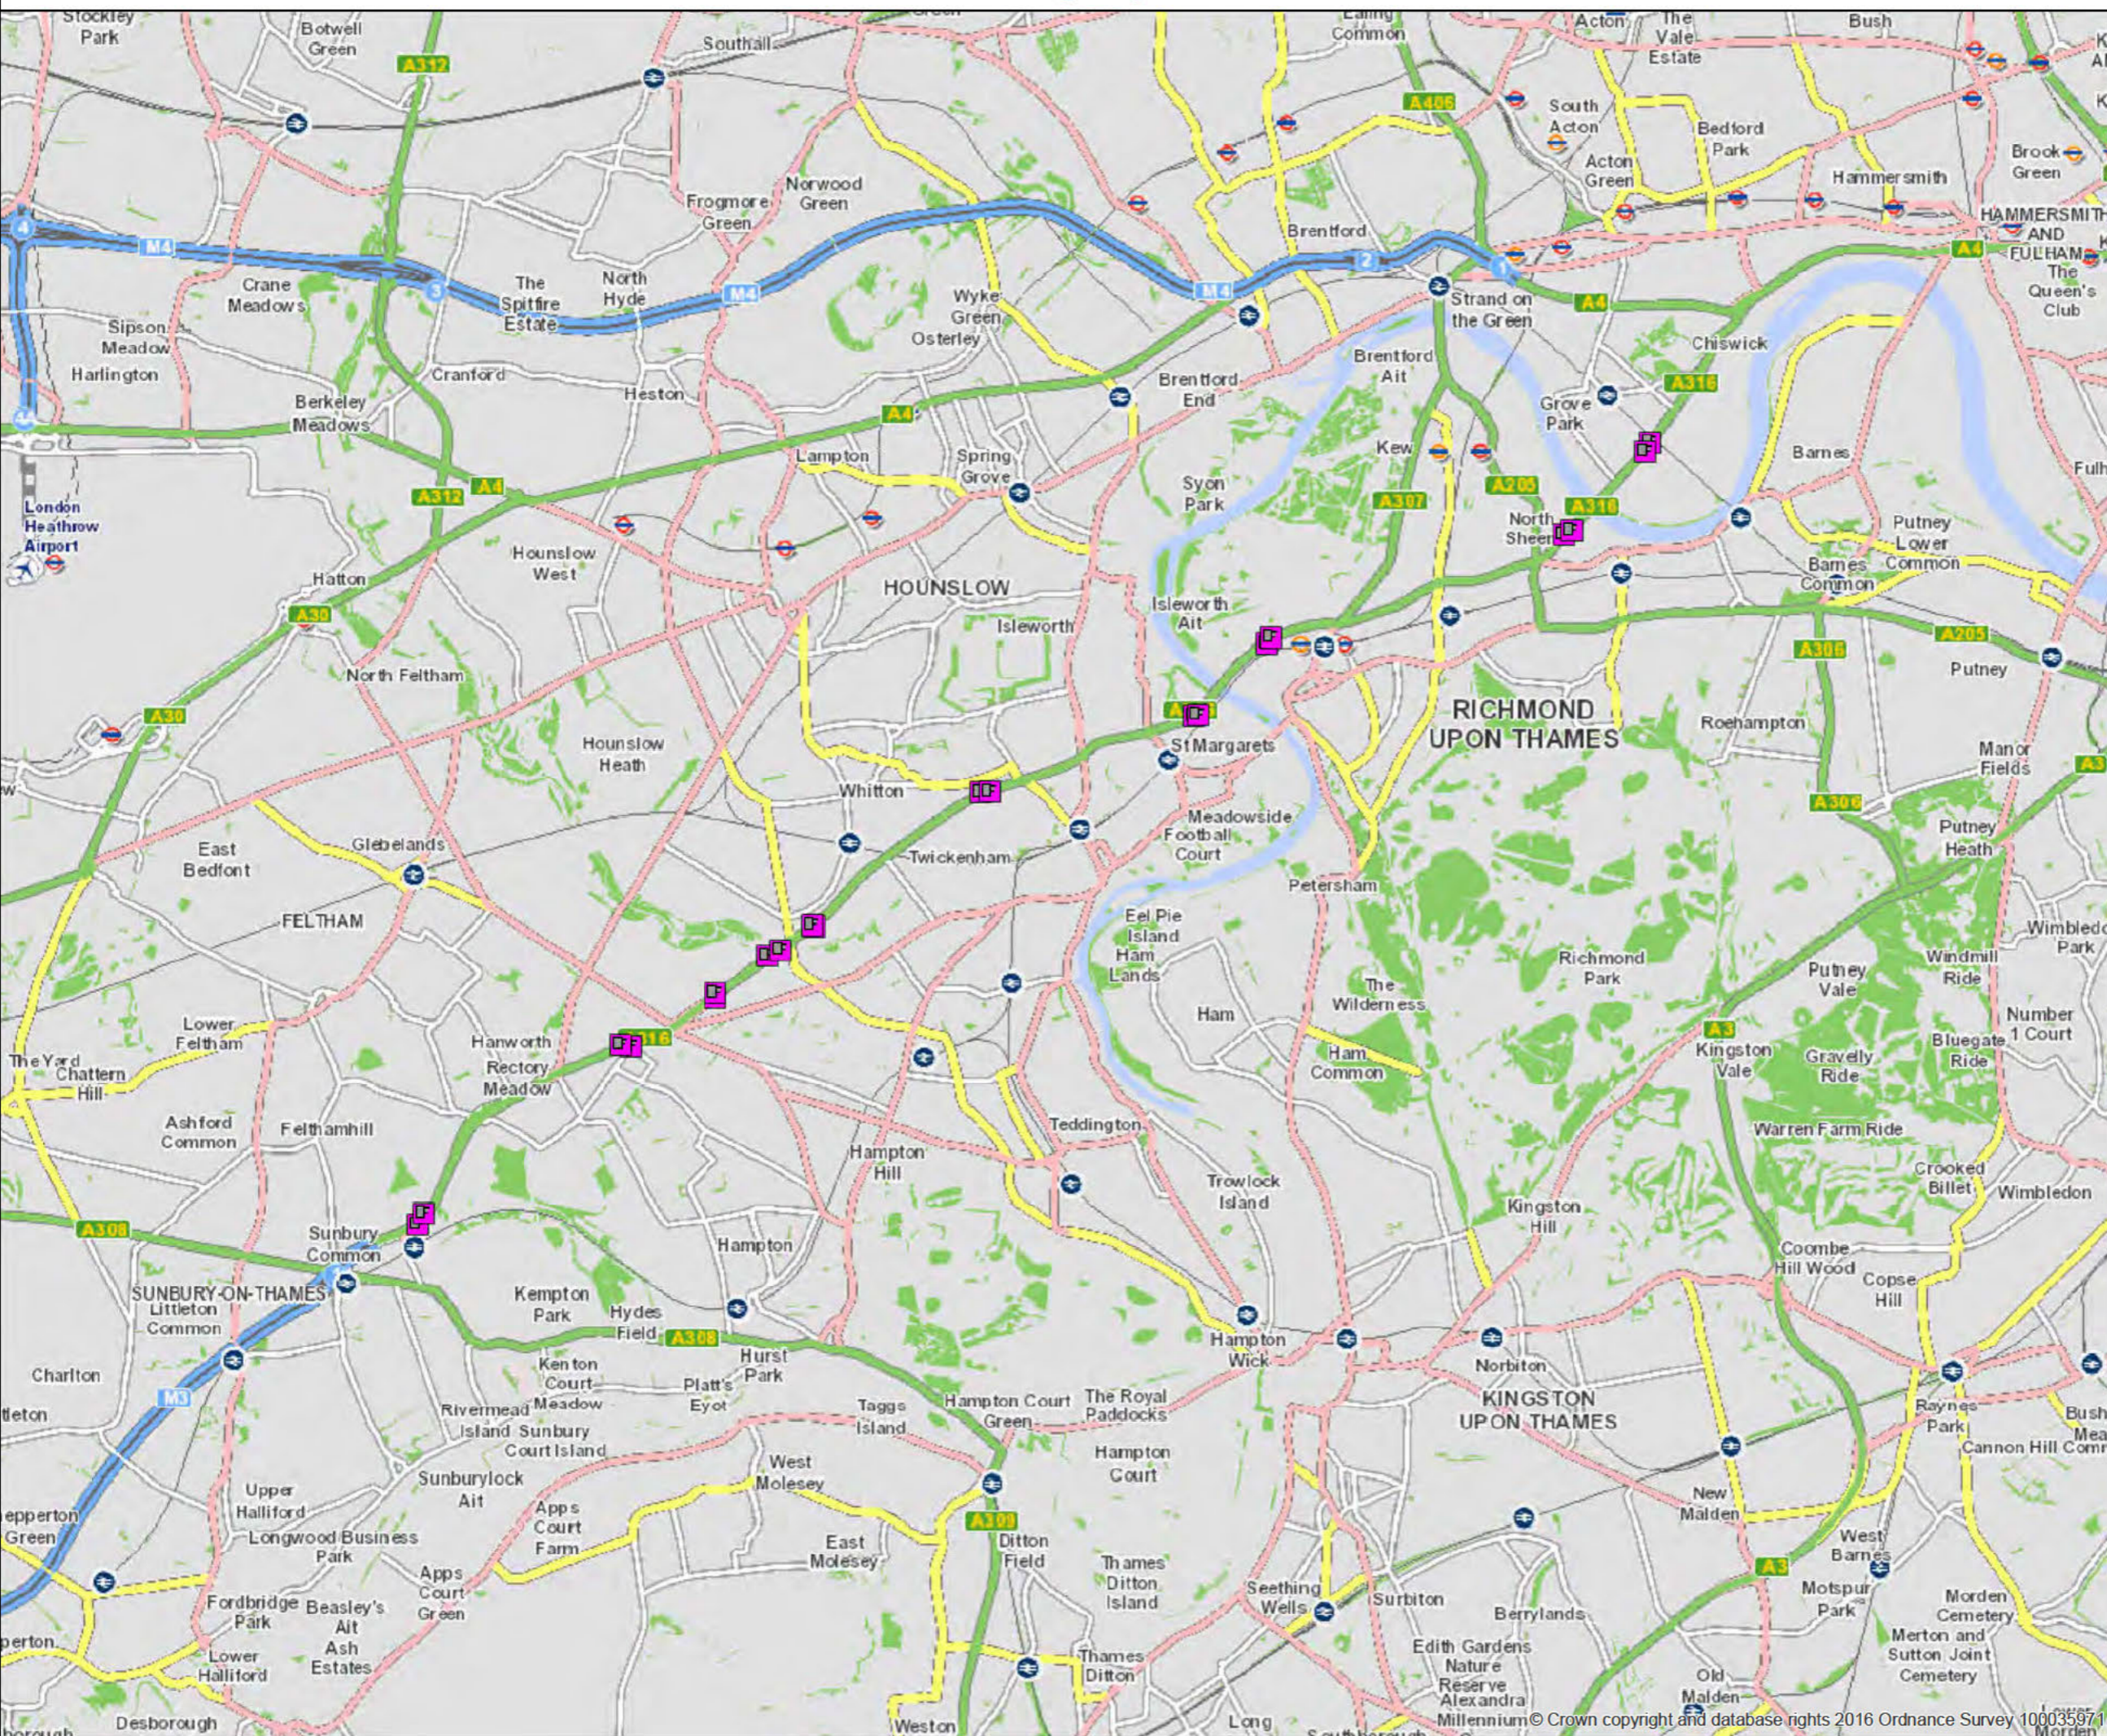

A316 Average Speed Cameras

Legend

- Safety Camera Average Speed (Digital)**
-  Safety Camera Average Speed (Digital)

PRINTED BY:

DATE:
30/09/2016