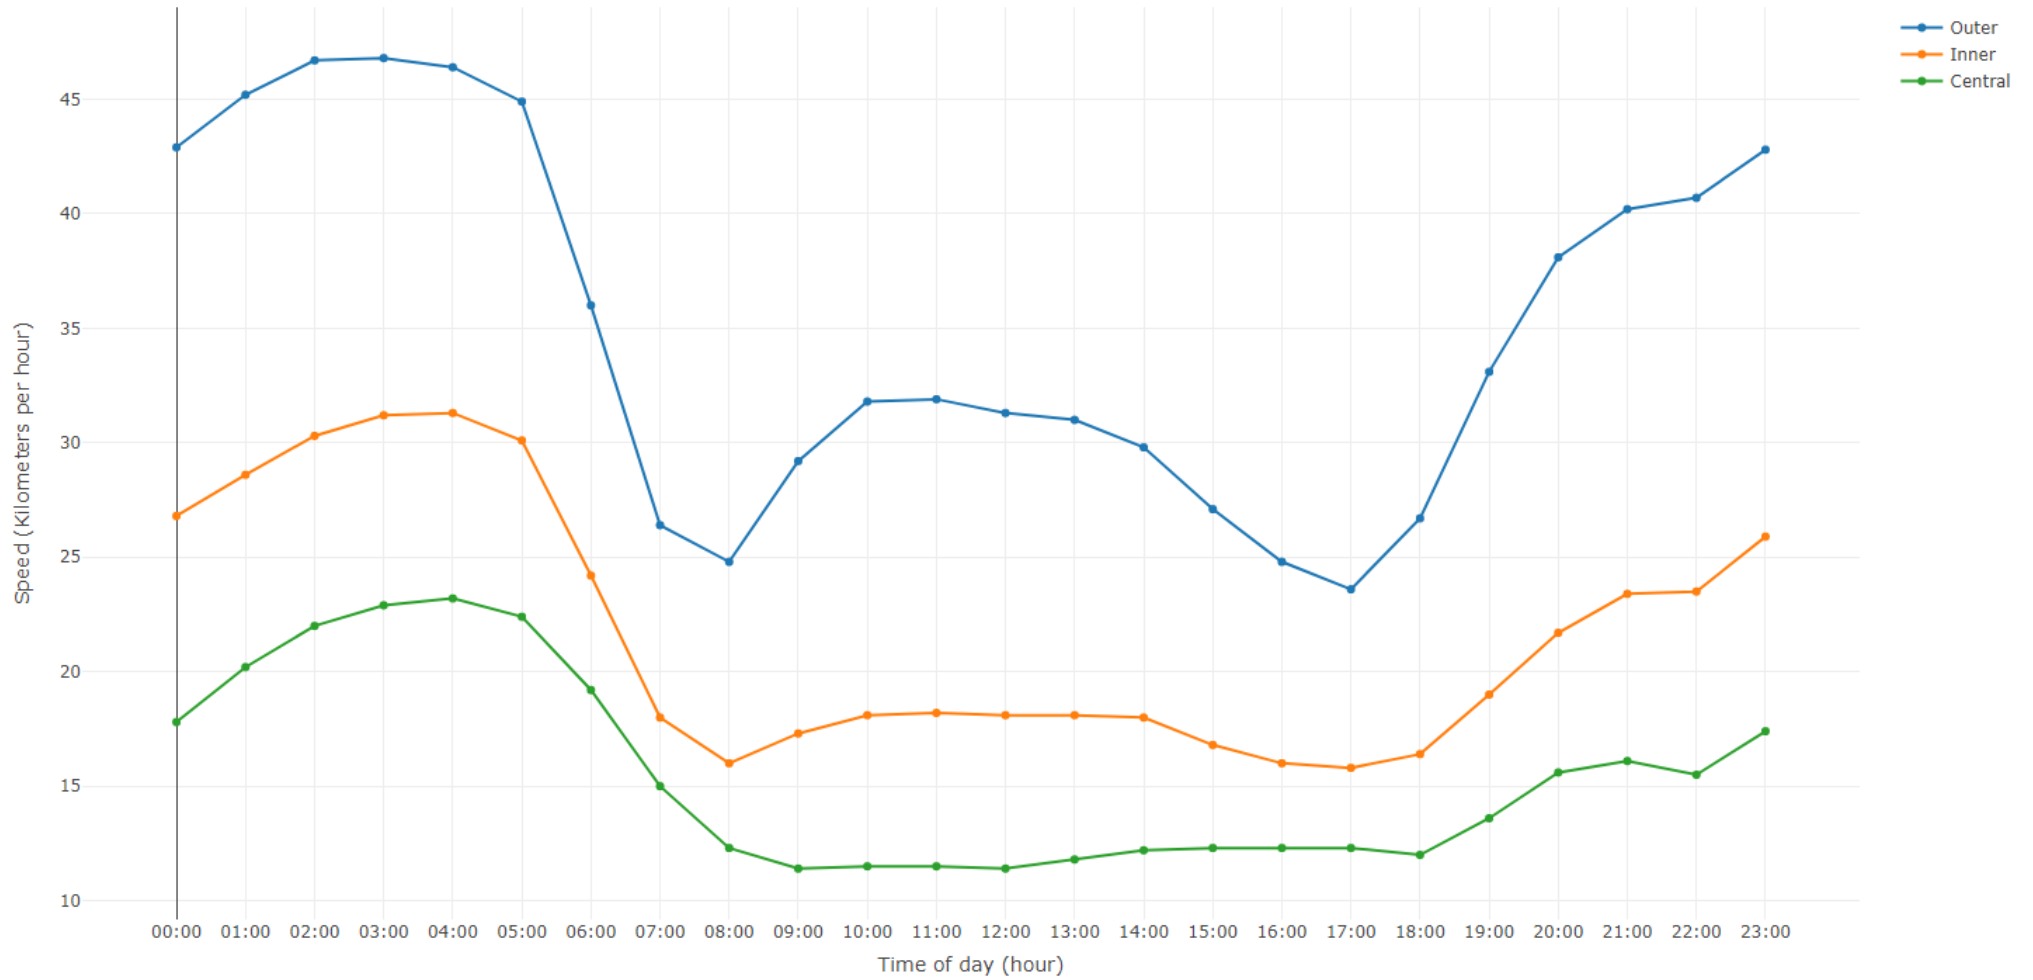

Average speed (km/h) on weekdays by region, 1 January to 31 December 2019

	00:00	01:00	02:00	03:00	04:00	05:00	06:00	07:00	08:00	09:00	10:00	11:00	12:00	13:00	14:00	15:00	16:00	17:00	18:00	19:00	20:00	21:00	22:00	23:00
Outer	42.9	45.2	46.7	46.8	46.4	44.9	36.0	26.4	24.8	29.2	31.8	31.9	31.3	31.0	29.8	27.1	24.8	23.6	26.7	33.1	38.1	40.2	40.7	42.8
Inner	26.8	28.6	30.3	31.2	31.3	30.1	24.2	18.0	16.0	17.3	18.1	18.2	18.1	18.1	18.0	16.8	16.0	15.8	16.4	19.0	21.7	23.4	23.5	25.9
Central	17.8	20.2	22.0	22.9	23.2	22.4	19.2	15.0	12.3	11.4	11.5	11.5	11.4	11.8	12.2	12.3	12.3	12.3	12.0	13.6	15.6	16.1	15.5	17.4