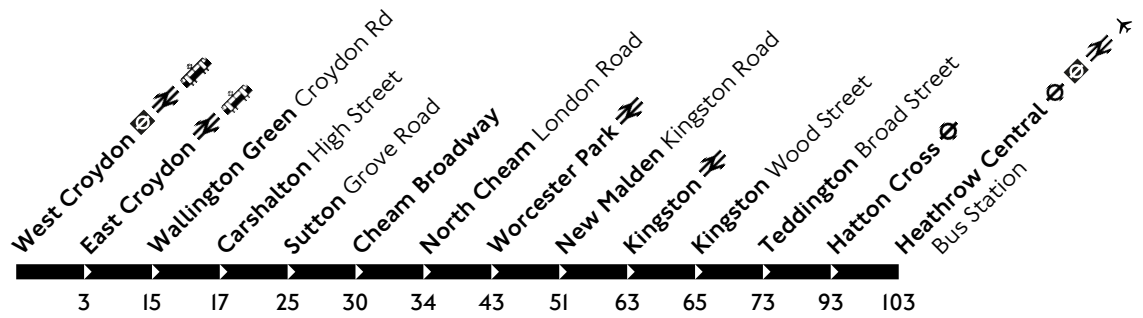

# SL7

Towards Heathrow Airport

Daily

Monday to Friday						
First buses	0500 to 0800	0800 to 0900	0900 to 1000	1000 to 1400	1400 to 2300	Last buses
0410 0430 0445 0459	About every <b>11-17</b> minutes	0801 0818 0836 0853	0908 0924 0940 0957	At these minutes past the hour: 12 27 42 57	About every <b>12-17</b> minutes	2300 2315
Saturday (and Good Friday)						
First buses	0500 to 0800	0800 to 0900	0900 to 1000	1000 to 1100	1100 to 2300	Last buses
0410 0430 0445	About every <b>14-15</b> minutes	0809 0823 0836 0848	0901 0914 0927 0940 0954	1008 1021 1036 1051	About every <b>14-16</b> minutes	2300 2315
Sunday (and public holidays)						
First buses	0500 to 1300	1300 to 1900	1900 to 2300	Last buses		
0410 0430 0445	About every <b>13-15</b> minutes	About every <b>15-16</b> minutes	At these minutes past the hour: 00 15 30 45	2300 2315		

**This is an Express service only serving bus stops shown above.**

Operated by Go-Ahead London

260823 BP6117