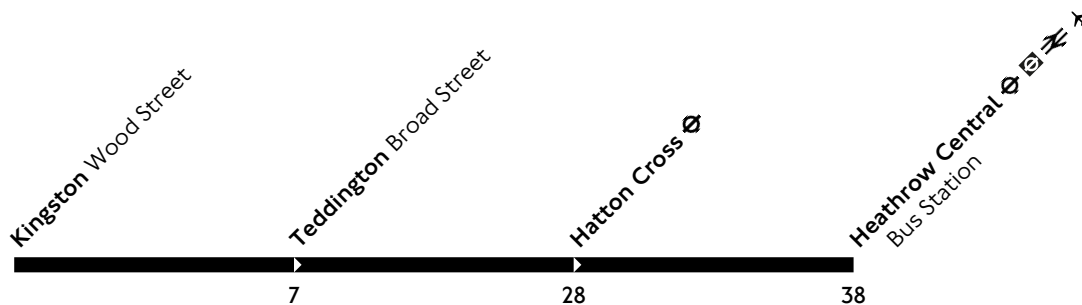

**This is an Express service only serving bus stops shown above.**

Operated by Go-Ahead London

260823

31468

# SL7

Towards Heathrow Airport

Daily

Monday to Friday									
First bus	0500 to 0600	0600 to 0700	0700 to 1500		1500 to 1600	1600 to 0000			
0454	0504 0514 0529 0544	0600 0615 0631 0641 0652	About every <b>12-16</b> minutes		1506 1515 1524 1539 1554	About every <b>12-16</b> minutes			
							0001		
Saturday (and Good Friday)									
First bus	0500 to 0600	0600 to 0700	0700 to 0800	0800 to 1100		1100 to 1200	1200 to 0000		
0455	0515 0530 0545	0600 0615 0630 0645	0700 0715 0730 0746 0755	About every <b>15-16</b> minutes		1107 1122 1137 1146 1155	About every <b>13-17</b> minutes		
								0001	
Sunday (and public holidays)									
First bus	0500 to 1000		1000 to 1100	1100 to 1400		1400 to 1500	1500 to 0000		
0456	About every <b>15-16</b> minutes		1005 1020 1035 1044 1054	At these minutes past the hour:		09 24 39 54	1408 1423 1437 1450	About every <b>13-15</b> minutes	
									0001