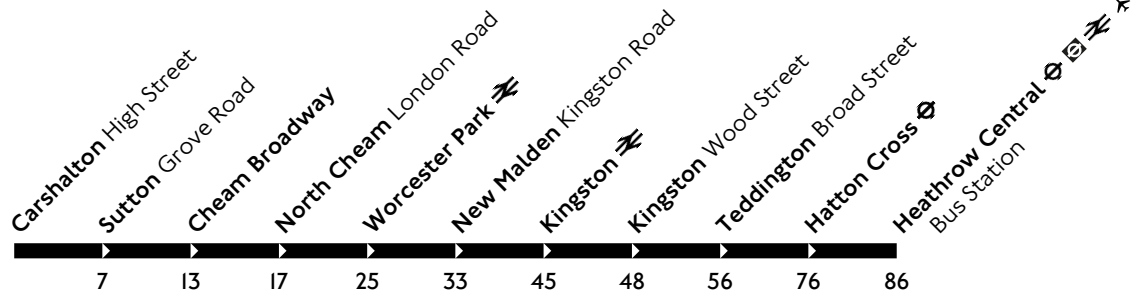

SL7

Towards Heathrow Airport

Daily

Monday to Friday									
First buses	0500 to 0900		0900 to 1400		1400 to 1800		1800 to 2300		Last buses
0423	About every		At these		About every		At these		2300
0443	10-17		minutes		13-16		minutes		2315
0458	minutes		past the		minutes		past the		2330
			hour:				hour:		
			02				00		
			17				15		
			32				30		
			47				45		

Saturday (and Good Friday)									
First buses	0500 to 0800		0800 to 0900	0900 to 1000	1000 to 1100	1100 to 2200		2200 to 2300	Last buses
0424	At these		0813	0905	1013	About every		2201	2300
0444	minutes		0826	0918	1028	15-16		2215	2315
0459	past the		0840	0932	1041	minutes		2230	2330
	hour:		0853	0946	1056			2245	
				0959					

Sunday (and public holidays)									
First buses	0500 to 0800		0800 to 1500		1500 to 2100		2100 to 2200	2200 to 2300	Last buses
0425	At these		About every		At these		2101	2200	2300
0445	minutes		13-16		minutes		2116	2215	2315
	past the		minutes		past the		2131	2230	2330
	hour:				hour:		2145	2245	
	00				01				
	15				16				
	30				31				
	45				46				

This is an Express service only serving bus stops shown above.

Operated by Go-Ahead London

260823

14179