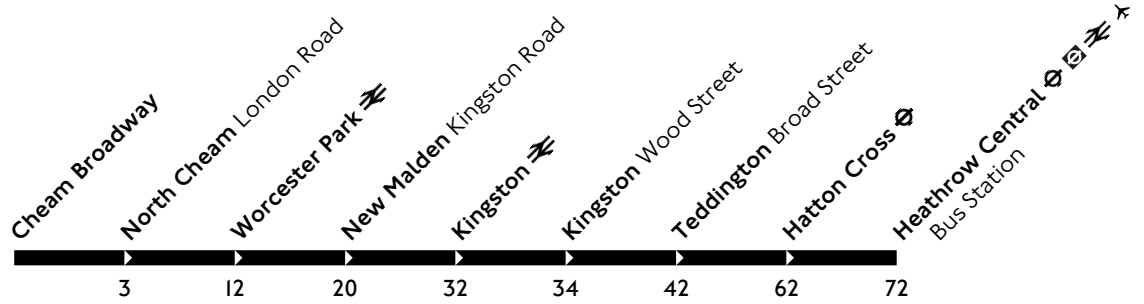

This is an Express service only serving bus stops shown above.

Operated by Go-Ahead London

260823

W42

# SL7

Towards Heathrow Airport

Daily

Monday to Friday								
First buses	0500 to 0600	0600 to 0700	0700 to 0800	0800 to 0900	0900 to 2300		Last buses	
0433 0453	0508 0523 0538 0551	0605 0622 0635 0652	0704 0717 0730 0745	0800 0817 0835 0851	About every <b>14-16</b> minutes		2310 2325 2340	
Saturday (and Good Friday)								
First buses	0500 to 1500		1500 to 2000		2000 to 2300		Last buses	
0434 0454	About every <b>13-16</b> minutes		At these minutes past the hour: 14 29 44 59		About every <b>14-15</b> minutes		2310 2325 2340	
Sunday (and public holidays)								
First buses	0500 to 0900		0900 to 1500		1500 to 1800		1800 to 2300	
0435 0455	At these minutes past the hour: 10 25 40 55		About every <b>13-16</b> minutes		At these minutes past the hour: 00 15 30 45		About every <b>14-15</b> minutes	