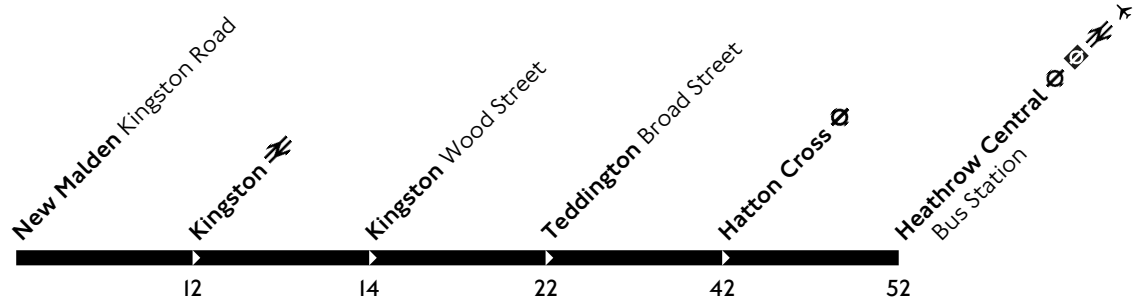

**This is an Express service only serving bus stops shown above.**

Operated by Go-Ahead London

260823

2022

# SL7

Towards Heathrow Airport

Daily

Monday to Friday								
First buses	0500 to 0600	0600 to 0700	0700 to 1400		1400 to 1500	1500 to 2300		
0444 0454	0504 0519 0534 0549	0604 0620 0629 0638 0652	About every <b>12-16</b> minutes		1404 1419 1434 1450 1459	About every <b>12-16</b> minutes		
Last buses								
2306 2321 2336 2351								
Saturday (and Good Friday)								
First bus	0500 to 0600	0600 to 0700	0700 to 0800	0800 to 1100		1100 to 1200	1200 to 2300	
0445	0505 0520 0535 0550	0605 0620 0635 0650	0705 0720 0735 0744 0752	About every <b>14-16</b> minutes		1107 1121 1129 1138 1154	About every <b>13-16</b> minutes	
Last buses								
2306 2321 2336 2351								
Sunday (and public holidays)								
First bus	0500 to 0800		0800 to 0900	0900 to 1000	1000 to 1100	1100 to 2300		
0446	At these minutes past the hour:		06 21 36 51	0806 0821 0836 0852	0907 0922 0937 0952	1006 1021 1029 1038 1053	About every <b>13-15</b> minutes	
Last buses								
2306 2321 2336 2351								