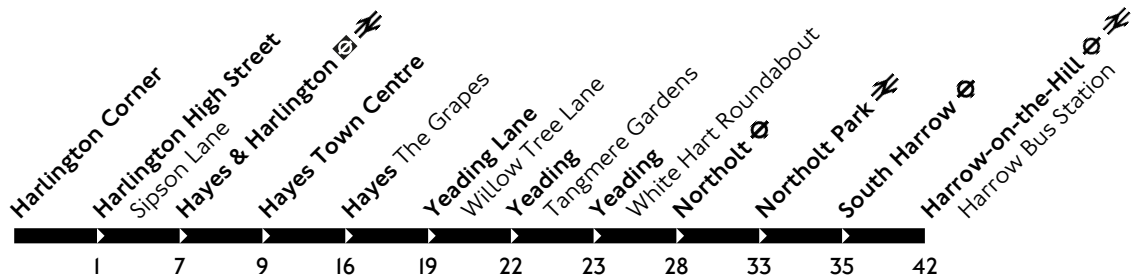

# SL9

Towards Harrow Town Centre

Daily

Monday to Friday						
First buses	0700 to 2000			2000 to 2300		Last buses
0603 0615 0627 0639 0650	About every <b>11-12</b> minutes			About every <b>14-15</b> minutes		2302 2317 2332 2347
Saturday (and Good Friday)						
First buses	0700 to 0800	0800 to 0900	0900 to 1000	1000 to 2000	2000 to 2300	Last buses
0603 0623 0643	0703 0723 0743 0758	0813 0828 0843 0858	0913 0928 0943 0955	About every <b>11-13</b> minutes	About every <b>13-15</b> minutes	2303 2318 2333 2348
Sunday (and public holidays)						
First buses	0700 to 0800	0800 to 0900	0900 to 1000	1000 to 1600	1600 to 2300	Last buses
0603 0633	0703 0733 0753	0813 0833 0853	0913 0933 0948	About every <b>15-16</b> minutes	About every <b>14-15</b> minutes	2302 2317 2332 2347