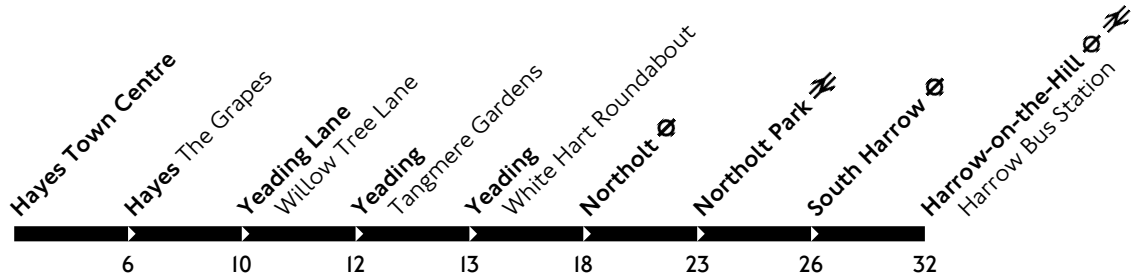

# SL9

Towards Harrow Town Centre

Daily

Monday to Friday										
First buses	0700 to 2000					2000 to 2100	2100 to 2200	2200 to 2300	Last buses	
0611 0623 0635 0647 0658	About every <b>11-13</b> minutes					2005 2016 2030 2044 2058	2112 2127 2142 2156	2210 2225 2240 2255	2309 2324 2339 2354	
Saturday (and Good Friday)										
First buses	0700 to 0800	0800 to 0900	0900 to 1000	1000 to 1100	1100 to 2000	2000 to 2100	2100 to 2200	2200 to 2300	Last buses	
0611 0631 0651	0711 0731 0751	0806 0821 0836 0851	0906 0921 0936 0951	1003 1015 1027 1039 1051	About every <b>11-13</b> minutes	2005 2017 2030 2042 2057	2112 2127 2142 2157	2212 2226 2241 2256	2311 2326 2341 2356	
Sunday (and public holidays)										
First buses	0700 to 0800	0800 to 0900	0900 to 1000	1000 to 1600		1600 to 2300		Last buses		
0610 0640	0710 0740	0800 0820 0840	0901 0922 0942 0957	About every <b>15-16</b> minutes		About every <b>14-15</b> minutes		2309 2324 2339 2354		